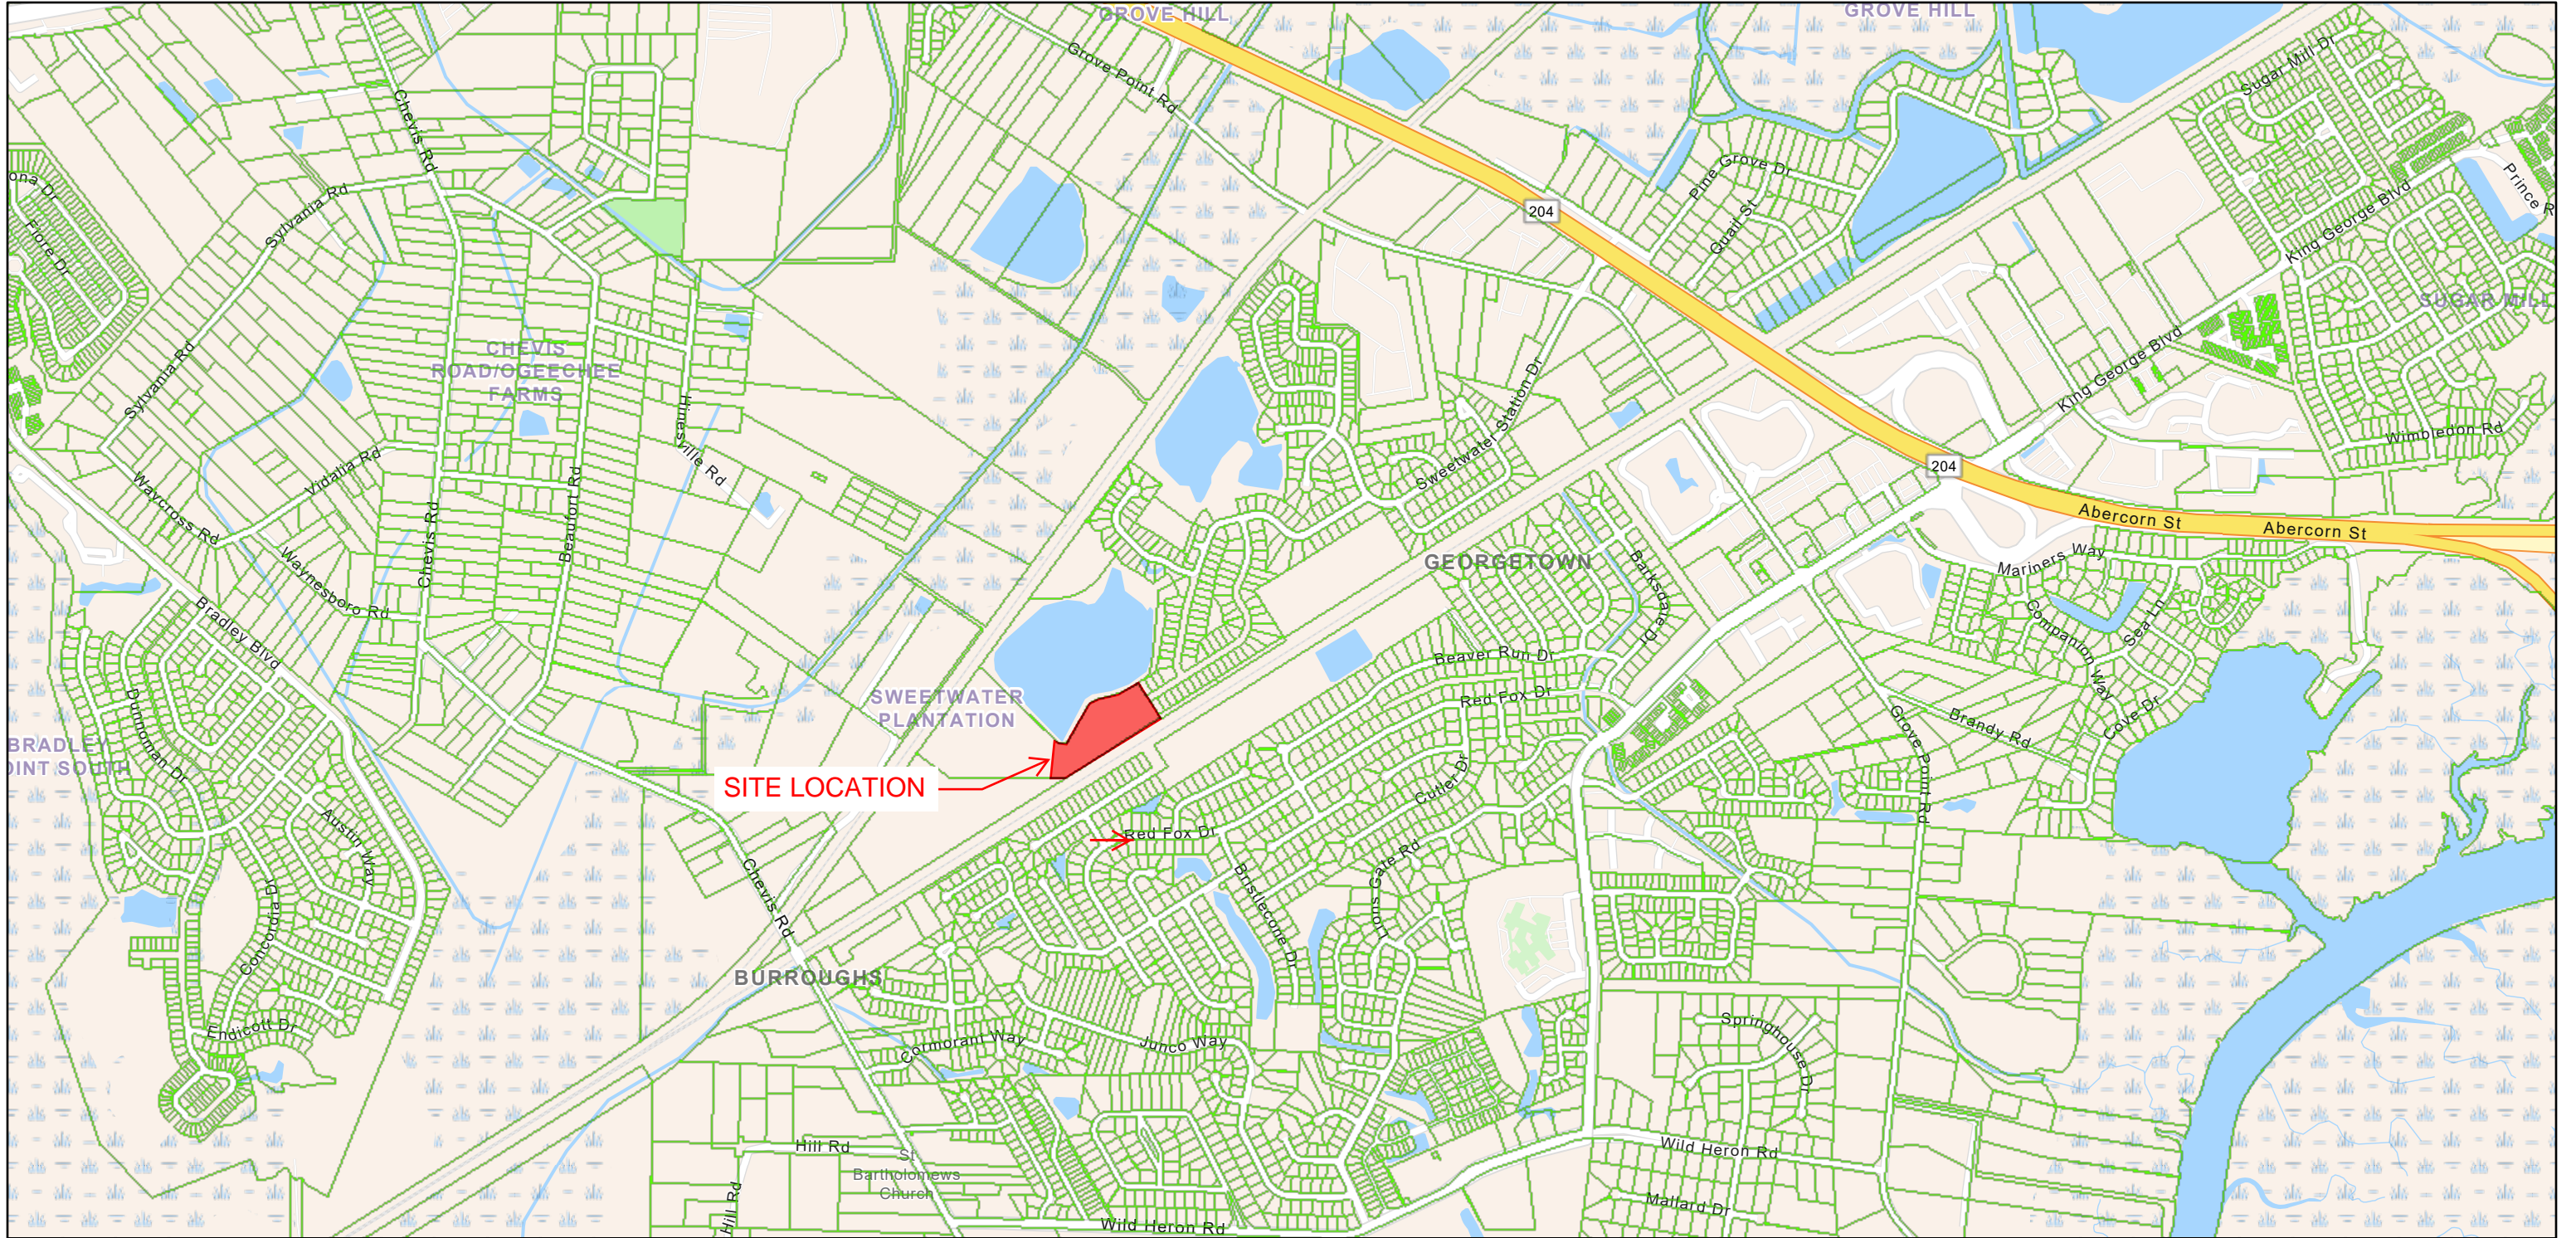

Sweetwater Phase 8

1/3/2023, 7:42:40 AM

 Property Boundaries (Parcels)

Parcels Outline

1:18,056

Esri Community Maps Contributors, City of Hinesville, Savannah Area GIS, Esri, HERE, Garmin, SafeGraph, GeoTechnologies, Inc, METI/NASA, USGS, EPA, NPS, US Census Bureau, USDA, SAGIS