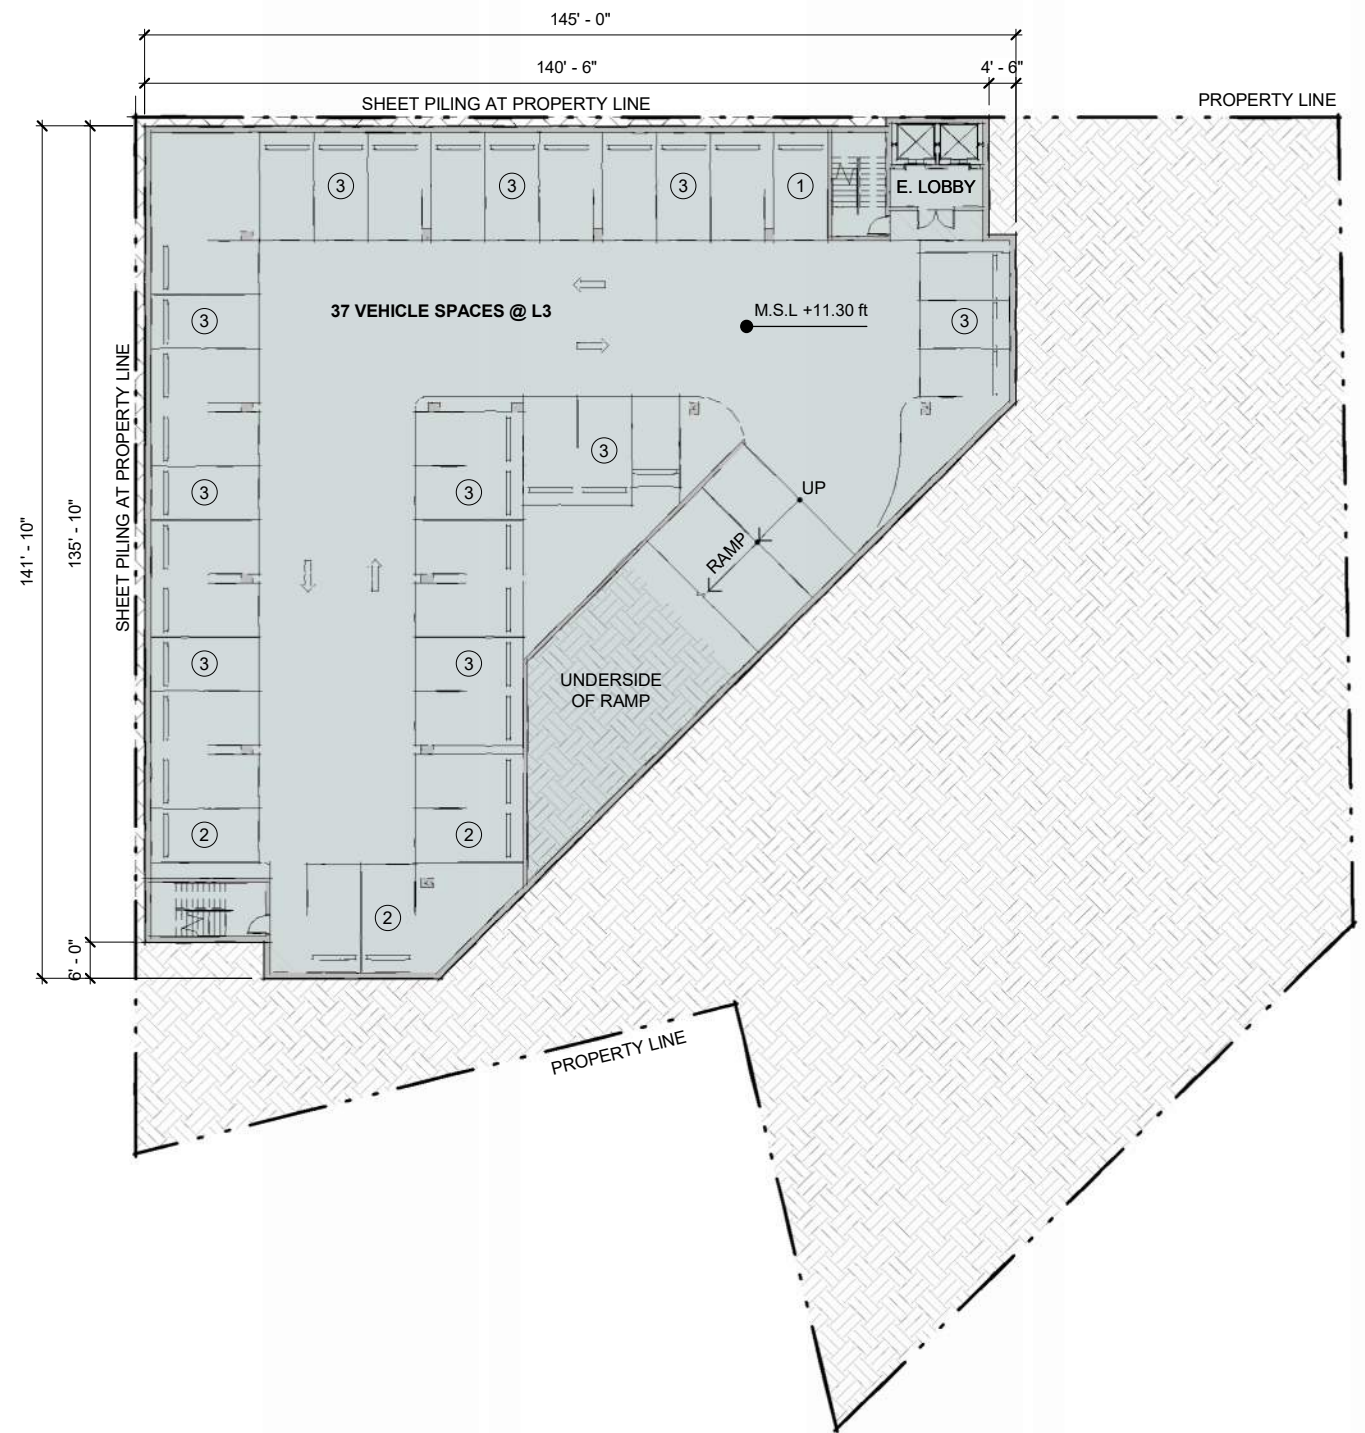

SAVANNAH STATION HOTEL

601 COHEN STREET, SAVANNAH GA, 31401

PIN #20045 14001

PRELIMINARY DESIGN

6.5.2024

SCALE: 1/64" = 1'-0"

PARKING GARAGE - BASEMENT LEVEL 2

SCALE: 1/32" = 1'-0"

PARKING GARAGE - BASEMENT LEVEL 3

6.5.2024

PARKING GARAGE - BASEMENT LEVEL 1

SCALE: 1/32" = 1'-0"

PARKING GARAGE FLOOR PLAN

SAVANNAH STATION HOTEL
601 COHEN STREET, SAVANNAH GA, 31401

6.5.2024

A3

FIRST FLOOR PLAN

SCALE: 1/32" = 1'-0"

SECOND FLOOR PLAN

SCALE: 1/32" = 1'-0"

THIRD - FIFTH FLOOR PLAN

SCALE: N.T.S