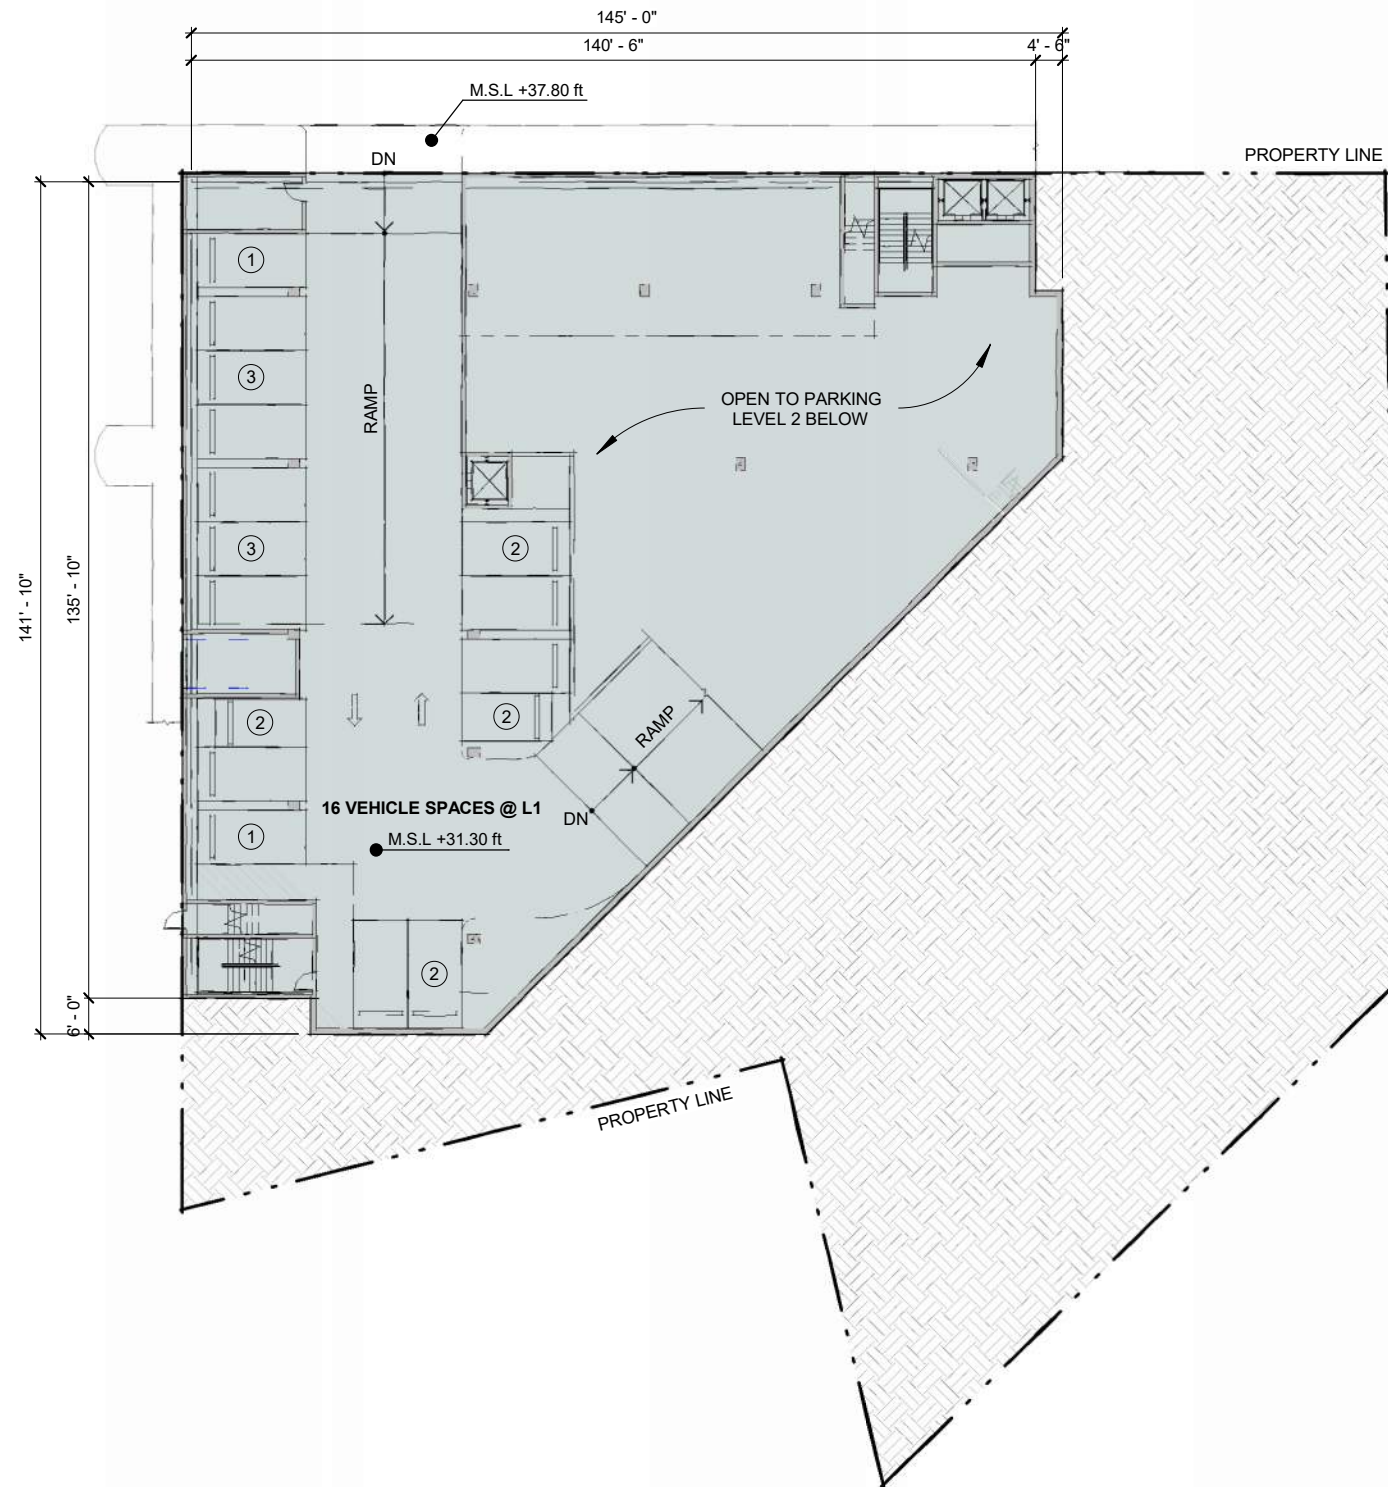

SAVANNAH STATION HOTEL

601 COHEN STREET, SAVANNAH GA, 31401

PIN #20045 14001

PRELIMINARY DESIGN

6.5.2024

SCALE: 1/64" = 1'-0"

PARKING GARAGE - BASEMENT LEVEL 2

SCALE: 1/32" = 1'-0"

PARKING GARAGE - BASEMENT LEVEL 3

6.5.2024

PARKING GARAGE - BASEMENT LEVEL 1

SCALE: 1/32" = 1'-0"

PARKING GARAGE FLOOR PLAN

SAVANNAH STATION HOTEL
601 COHEN STREET, SAVANNAH GA, 31401

6.5.2024

A3

FIRST FLOOR PLAN

SCALE: 1/32" = 1'-0"

SECOND FLOOR PLAN

SCALE: 1/32" = 1'-0"

THIRD - FIFTH FLOOR PLAN

SCALE: N.T.S