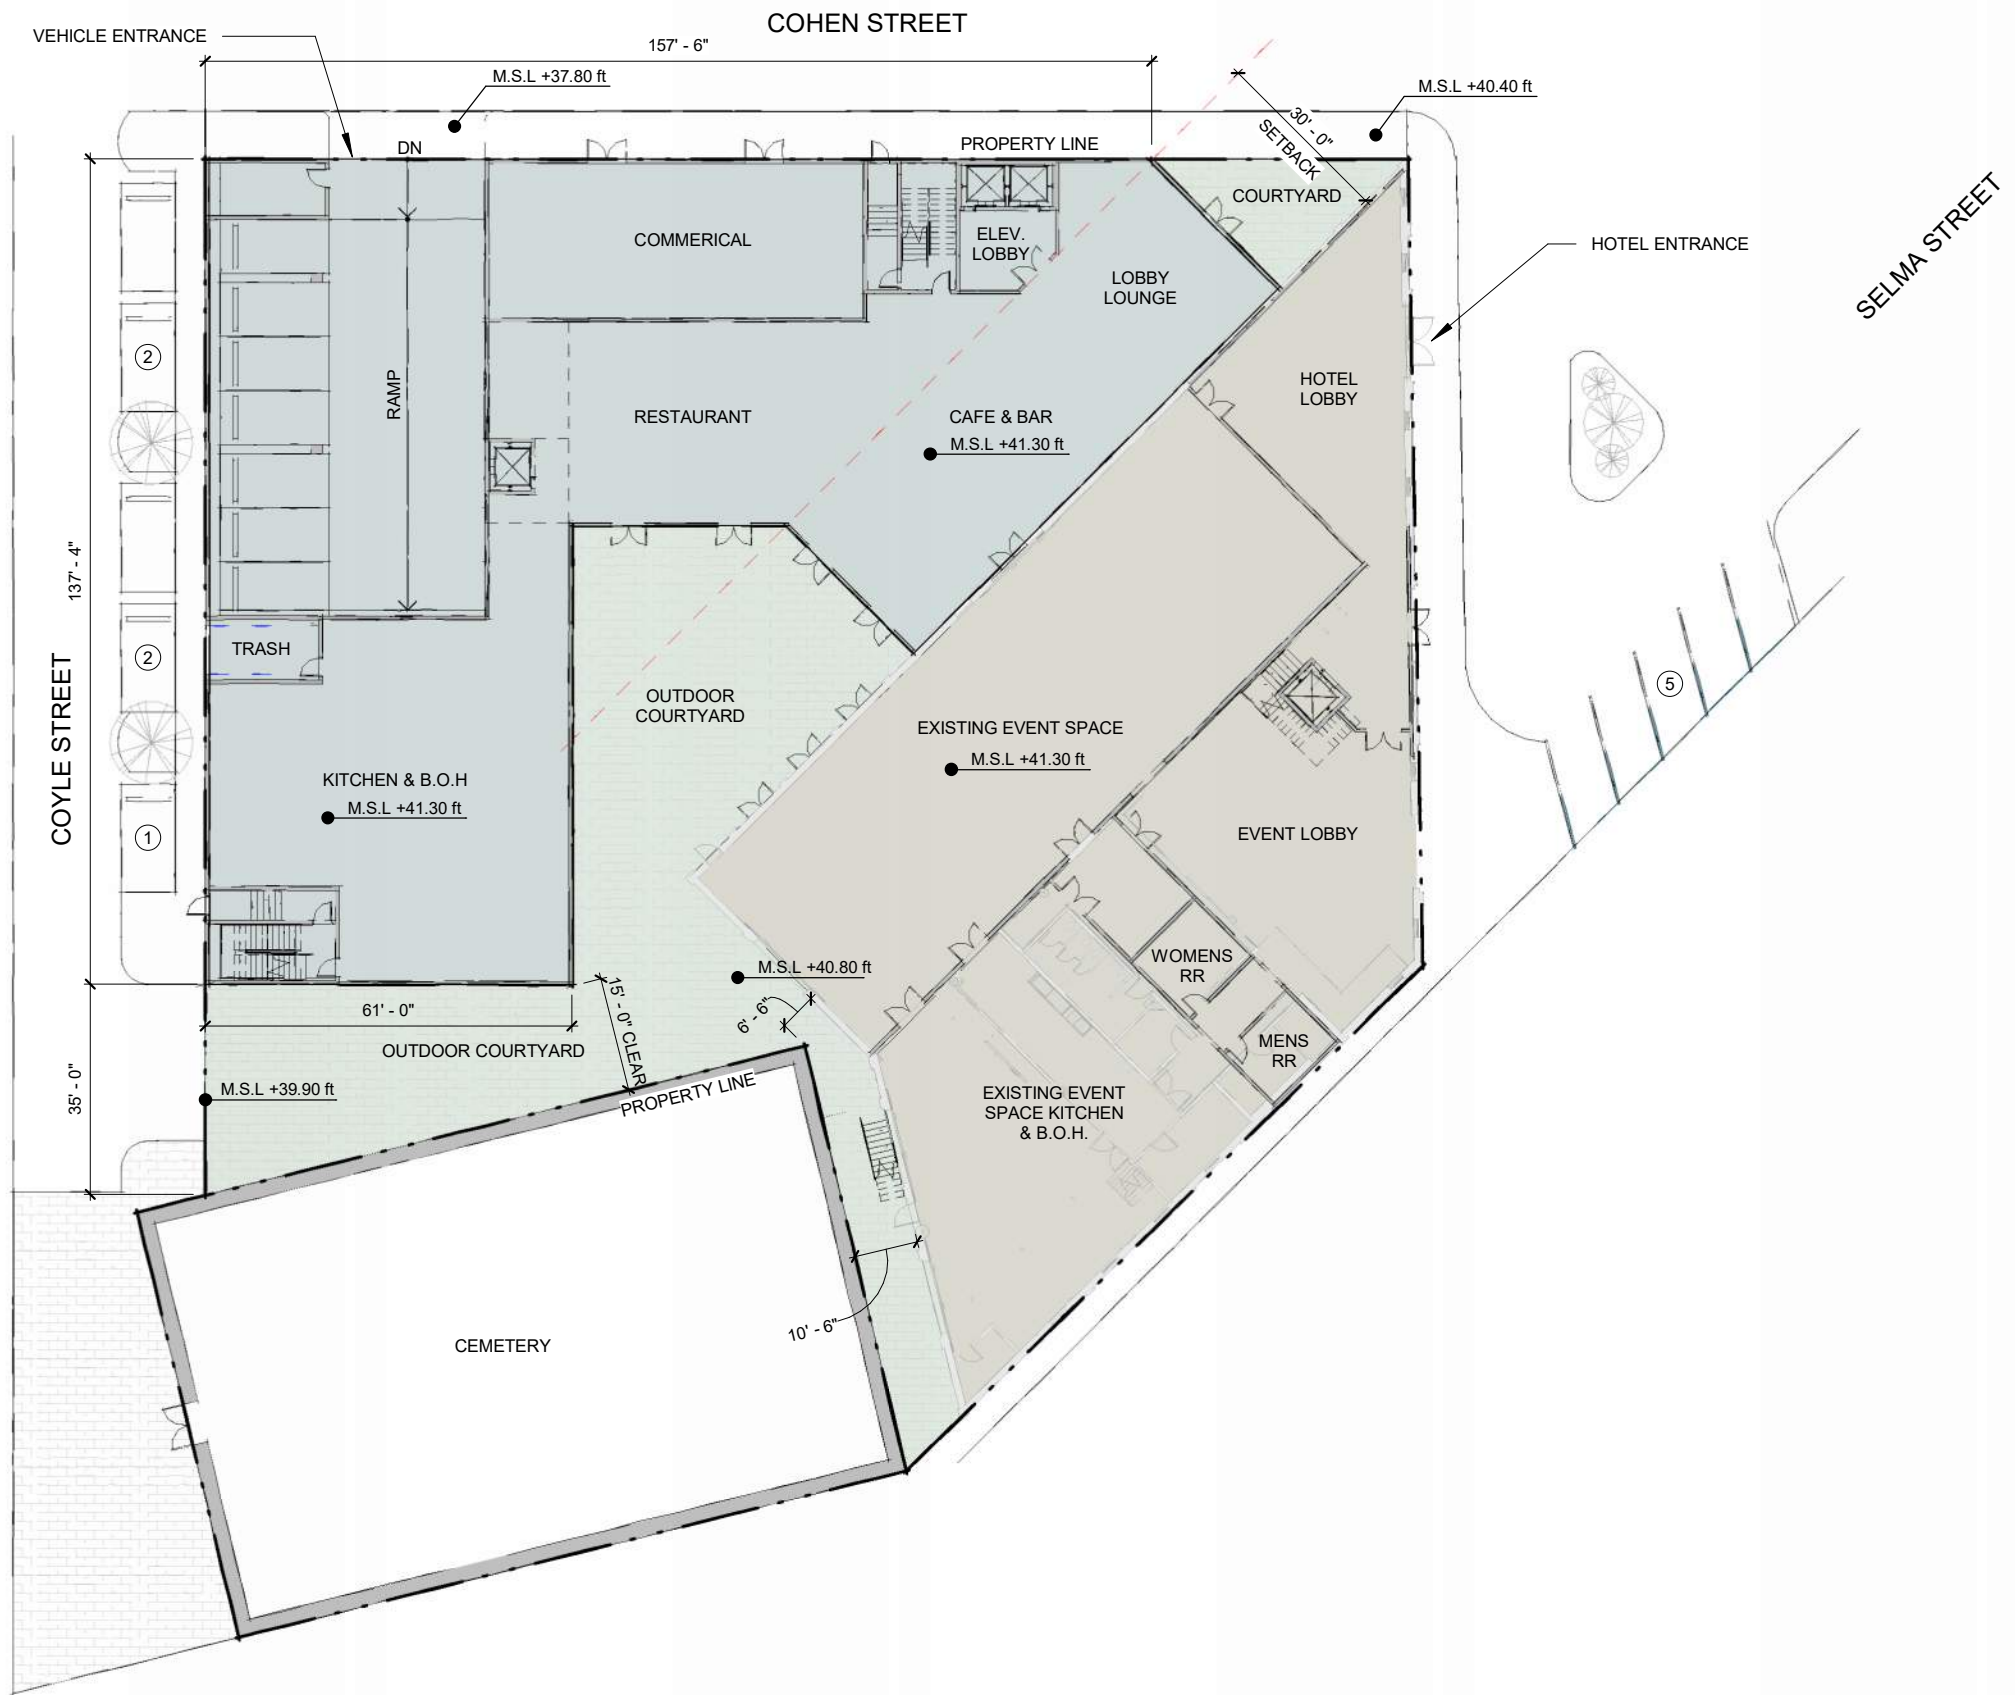

SAVANNAH STATION HOTEL

601 COHEN STREET, SAVANNAH GA, 31401

PIN #20045 14001

PRELIMINARY DESIGN

6.5.2024

SCALE: 1/64" = 1'-0"

PARKING GARAGE - BASEMENT LEVEL 2

SCALE: 1/32" = 1'-0"

PARKING GARAGE - BASEMENT LEVEL 3

6.5.2024

PARKING GARAGE - BASEMENT LEVEL 1

SCALE: 1/32" = 1'-0"

PARKING GARAGE FLOOR PLAN

SAVANNAH STATION HOTEL
601 COHEN STREET, SAVANNAH GA, 31401

6.5.2024

A3

FIRST FLOOR PLAN

SCALE: 1/32" = 1'-0"

SECOND FLOOR PLAN

SCALE: 1/32" = 1'-0"

THIRD - FIFTH FLOOR PLAN

SCALE: N.T.S