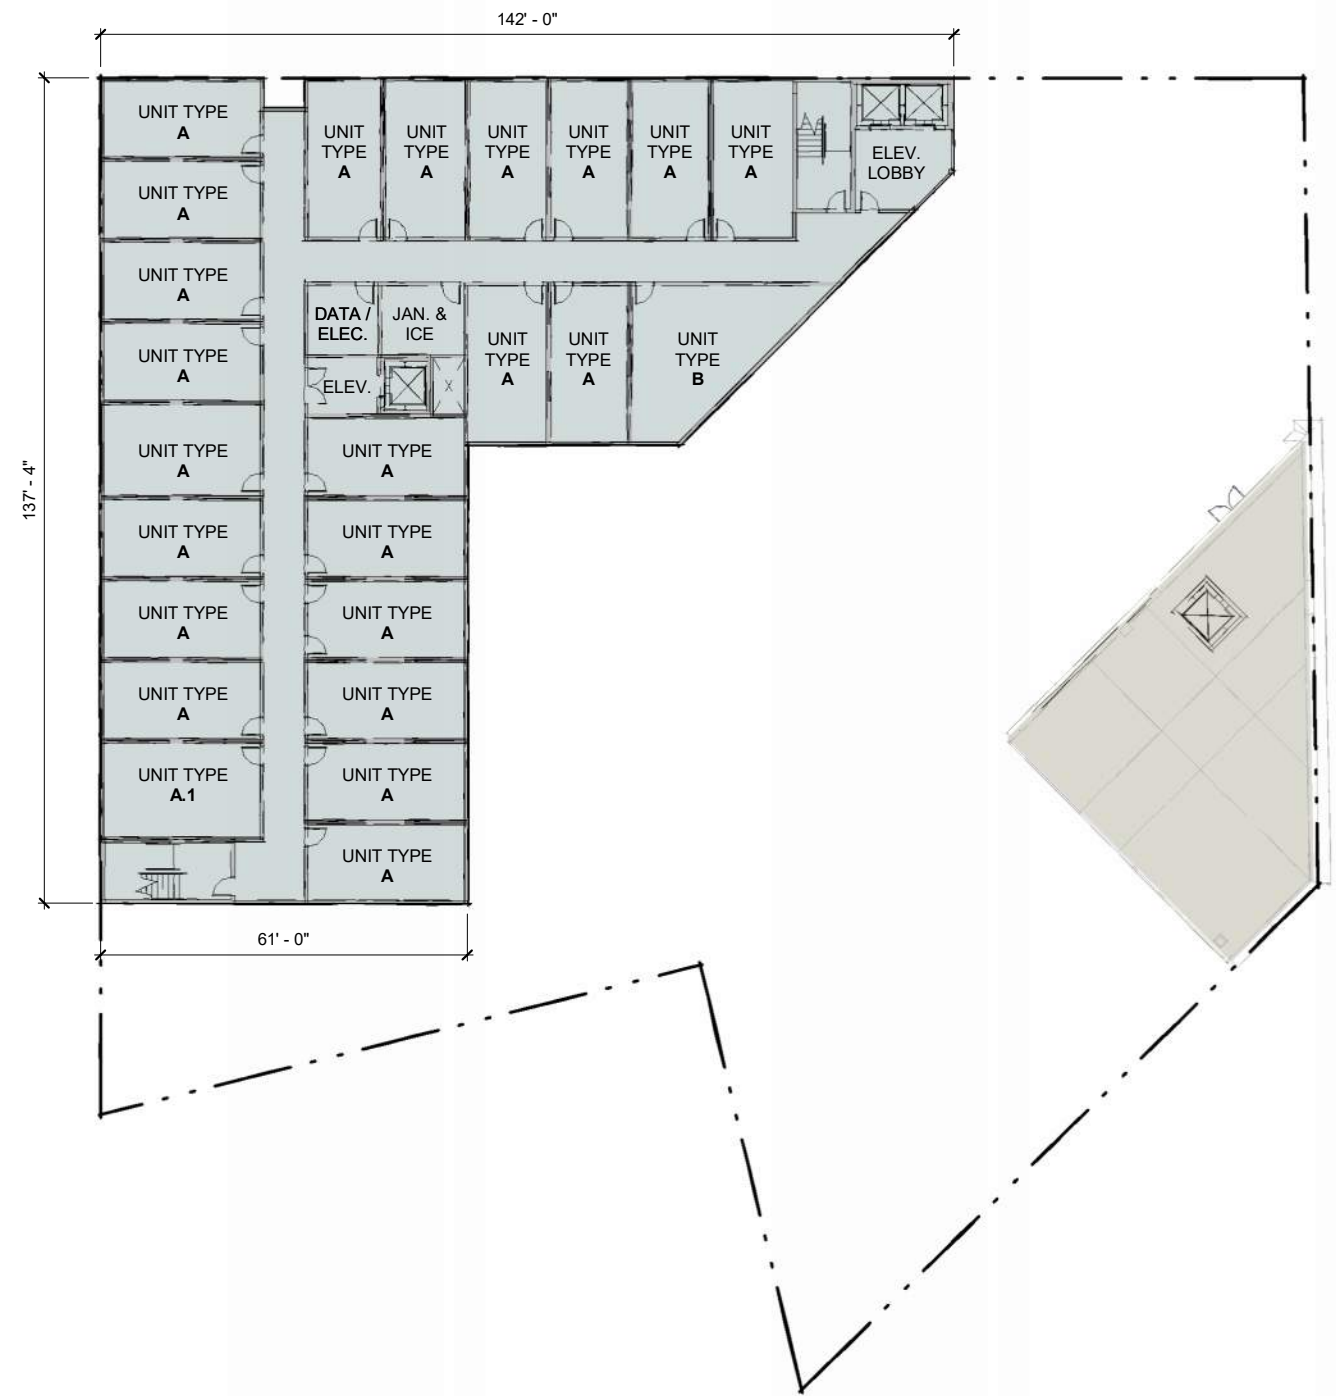

SAVANNAH STATION HOTEL

601 COHEN STREET, SAVANNAH GA, 31401

PIN #20045 14001

PRELIMINARY DESIGN

6.5.2024

SCALE: 1/64" = 1'-0"

PARKING GARAGE - BASEMENT LEVEL 2

SCALE: 1/32" = 1'-0"

PARKING GARAGE - BASEMENT LEVEL 3

6.5.2024

PARKING GARAGE - BASEMENT LEVEL 1

SCALE: 1/32" = 1'-0"

PARKING GARAGE FLOOR PLAN

SAVANNAH STATION HOTEL
601 COHEN STREET, SAVANNAH GA, 31401

6.5.2024

A3

FIRST FLOOR PLAN

SCALE: 1/32" = 1'-0"

SECOND FLOOR PLAN

SCALE: 1/32" = 1'-0"

THIRD - FIFTH FLOOR PLAN

SCALE: N.T.S