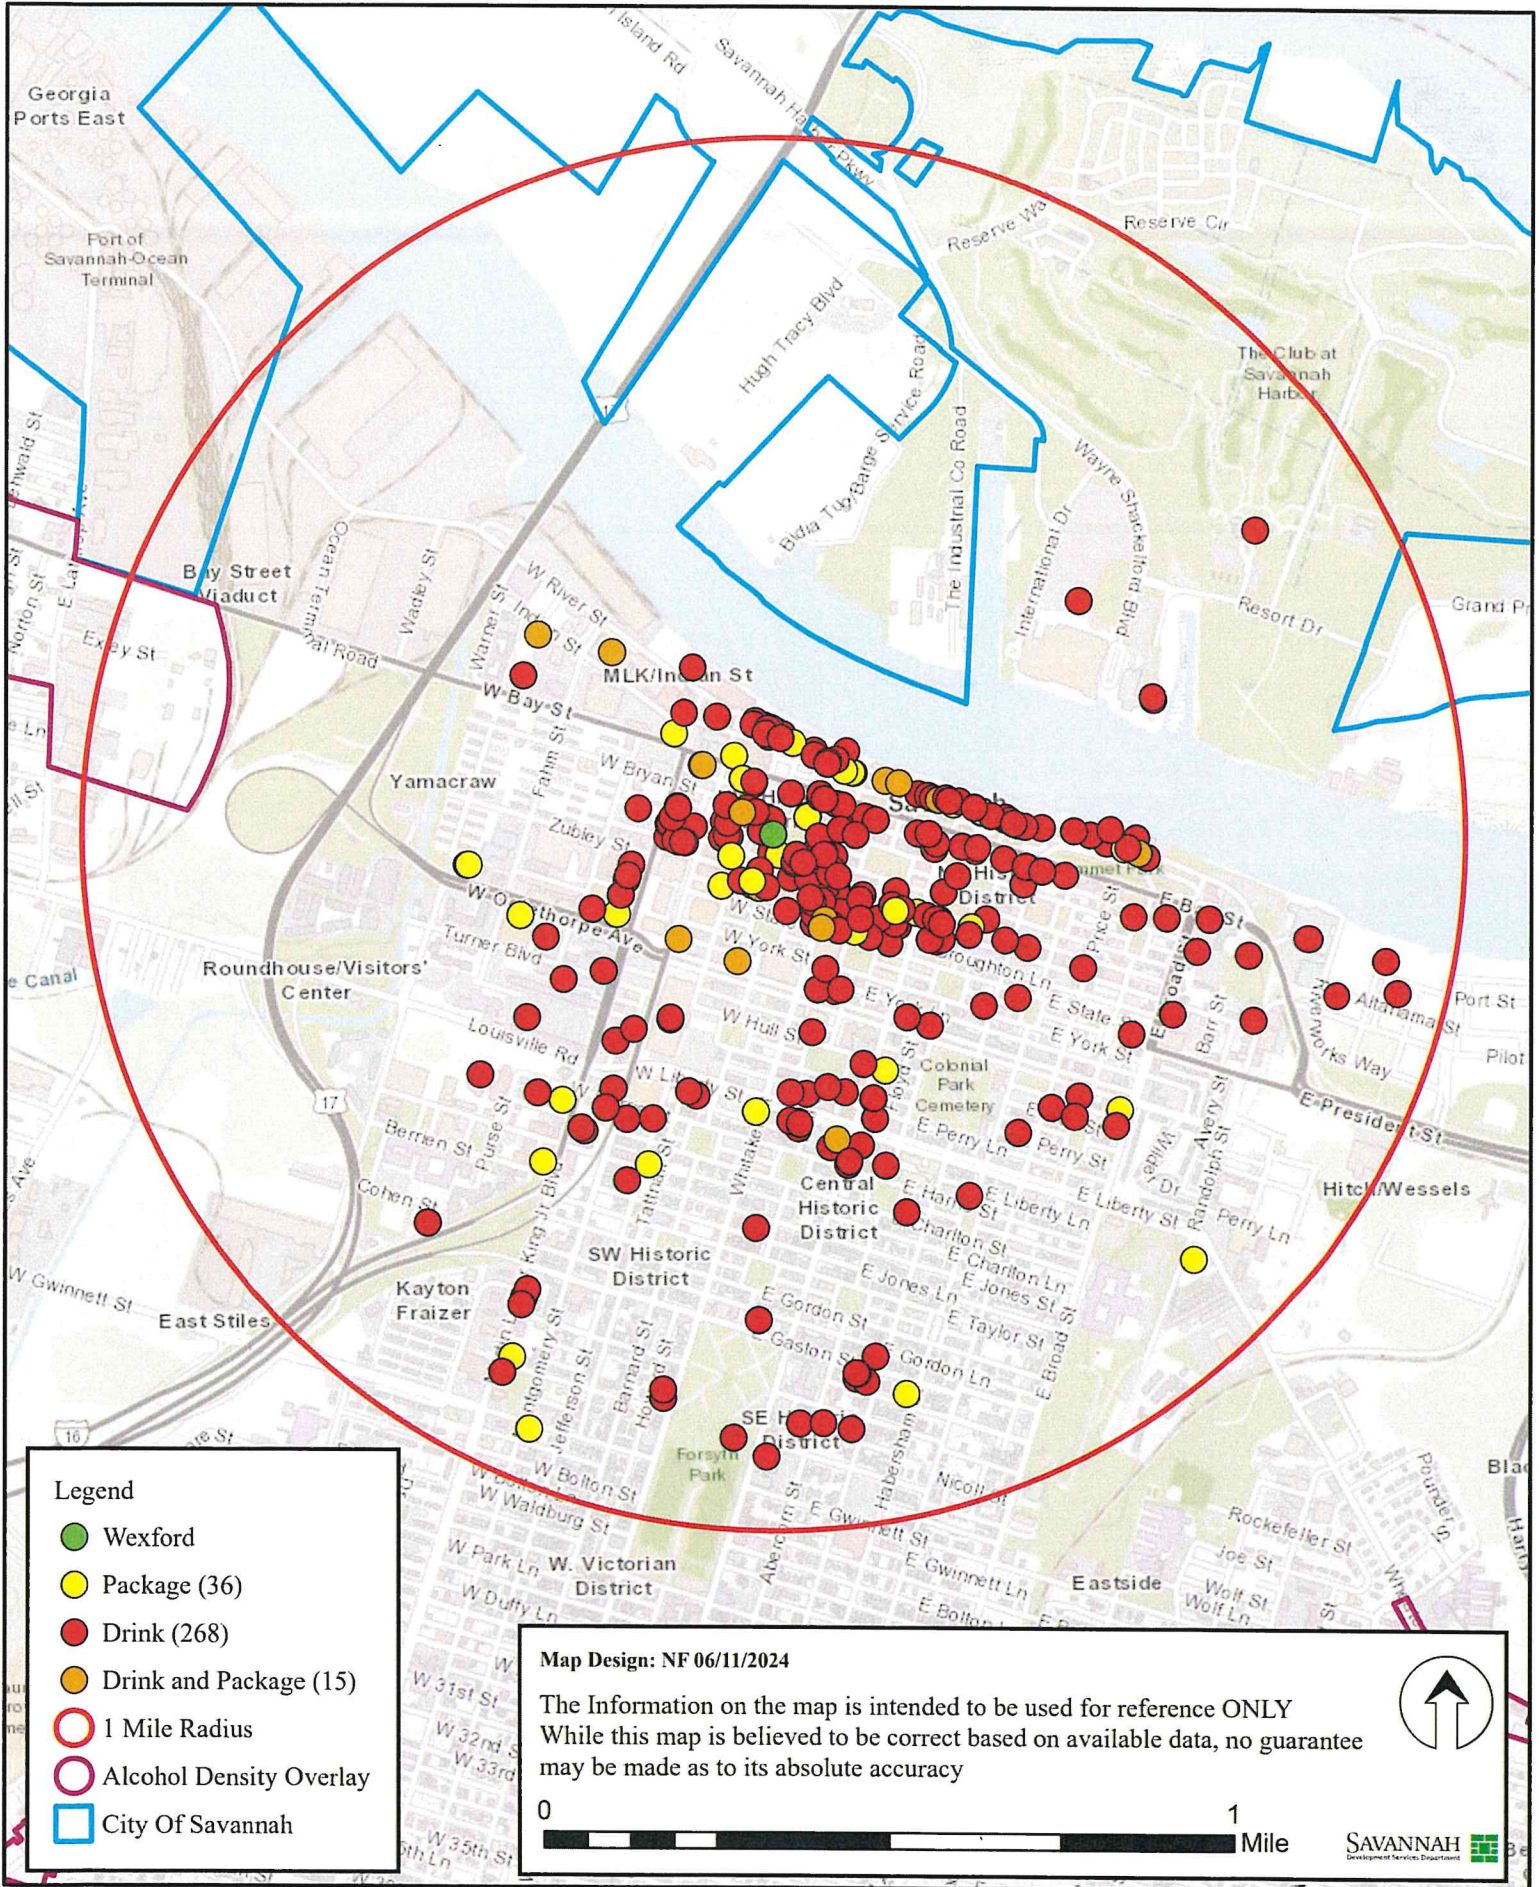

Wexford - 27 Barnard St

Legend

- Wexford
- Package (36)
- Drink (268)
- Drink and Package (15)
- 1 Mile Radius
- Alcohol Density Overlay
- City of Savannah

Map Design: NF 06/11/2024

The Information on the map is intended to be used for reference ONLY
While this map is believed to be correct based on available data, no guarantee
may be made as to its absolute accuracy