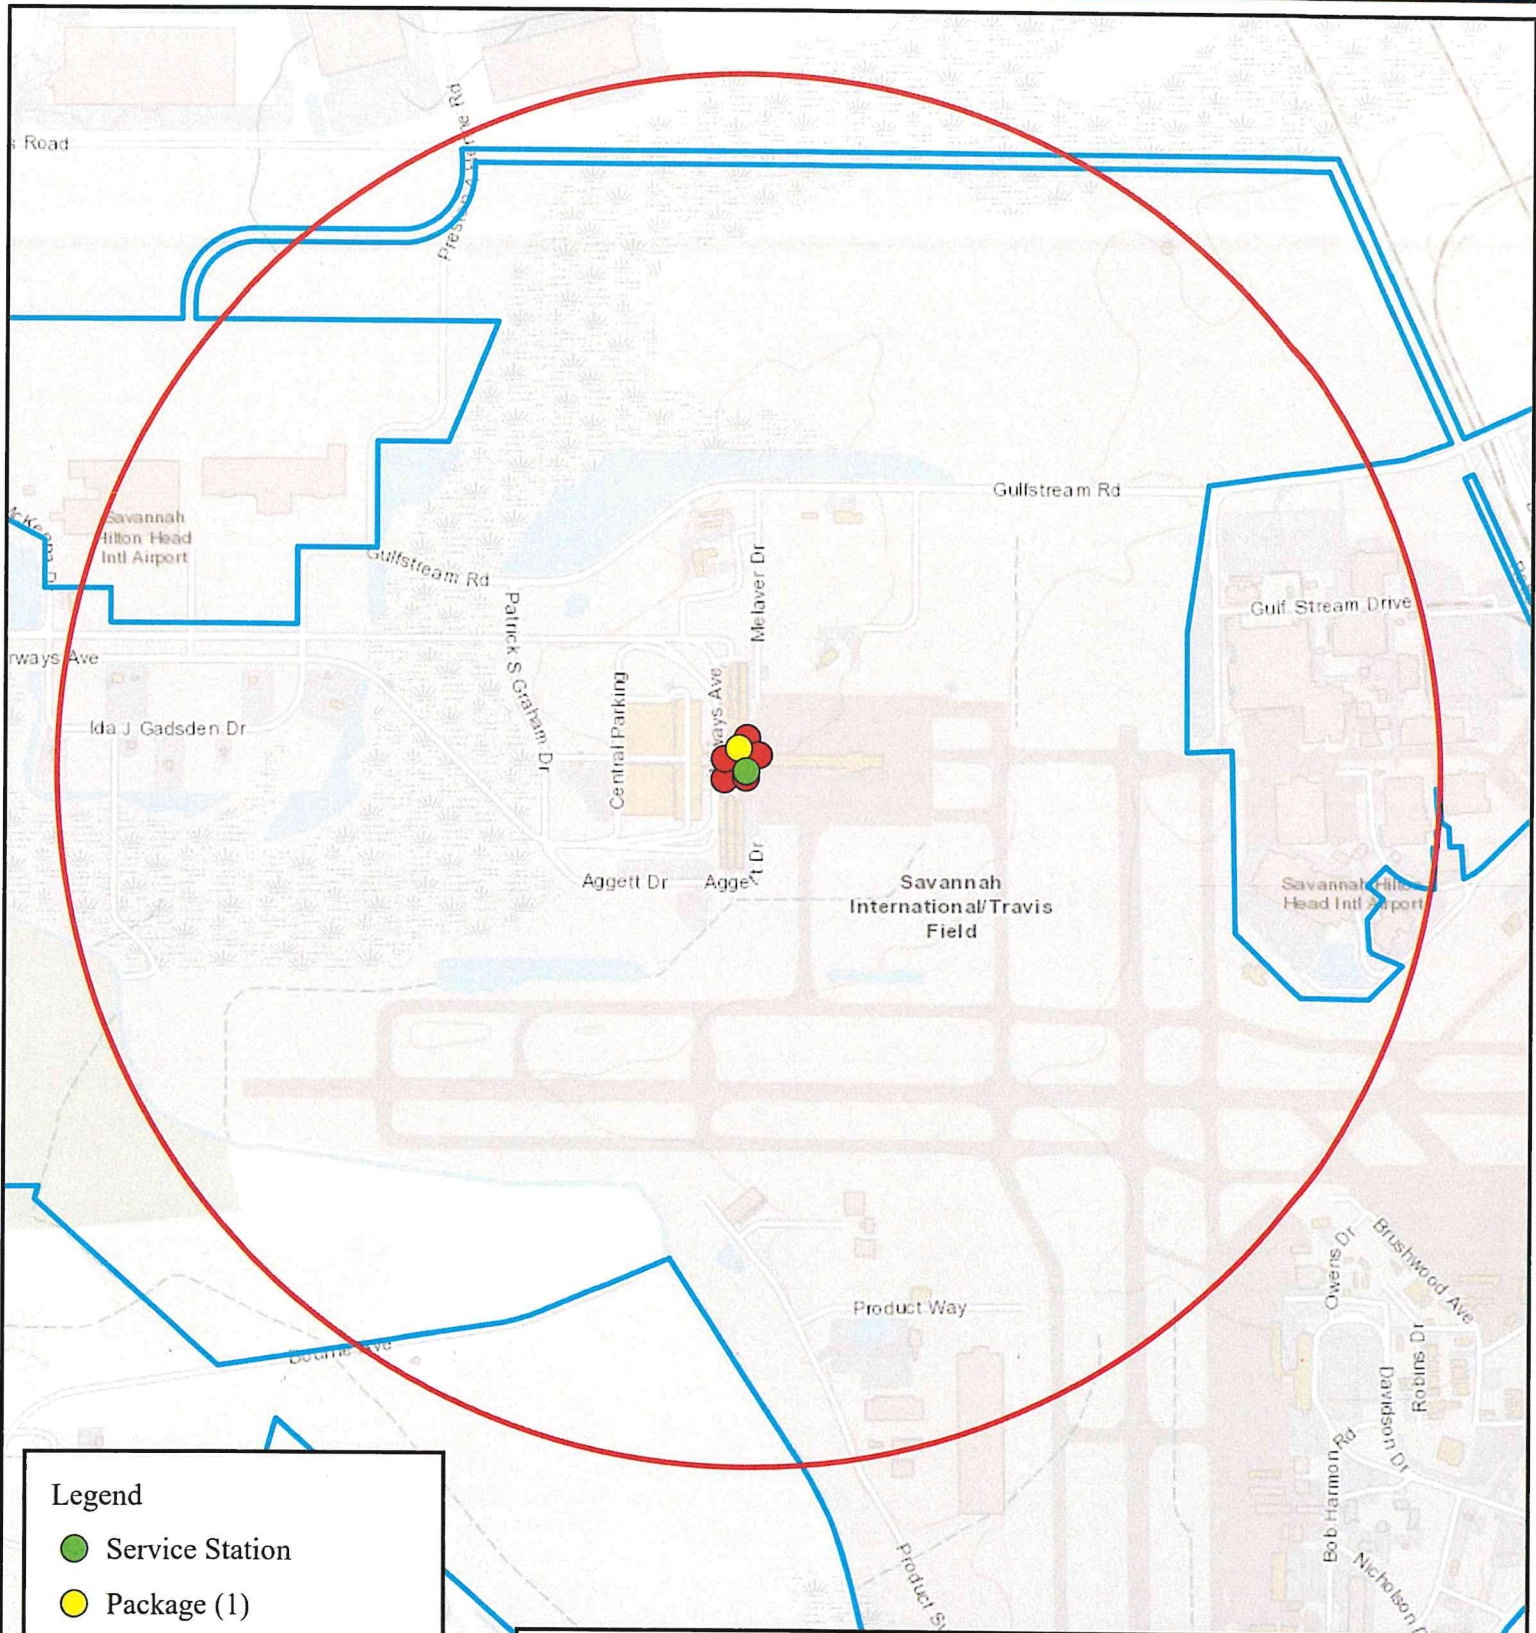

Service Station - 460 Airways Rd

Legend

-  Service Station
-  Package (1)
-  Drink (5)
-  1 Mile Radius
-  Alcohol Density Overlay
-  City Of Savannah

Map Design: NF 06/11/2024

The Information on the map is intended to be used for reference ONLY
While this map is believed to be correct based on available data, no guarantee
may be made as to its absolute accuracy