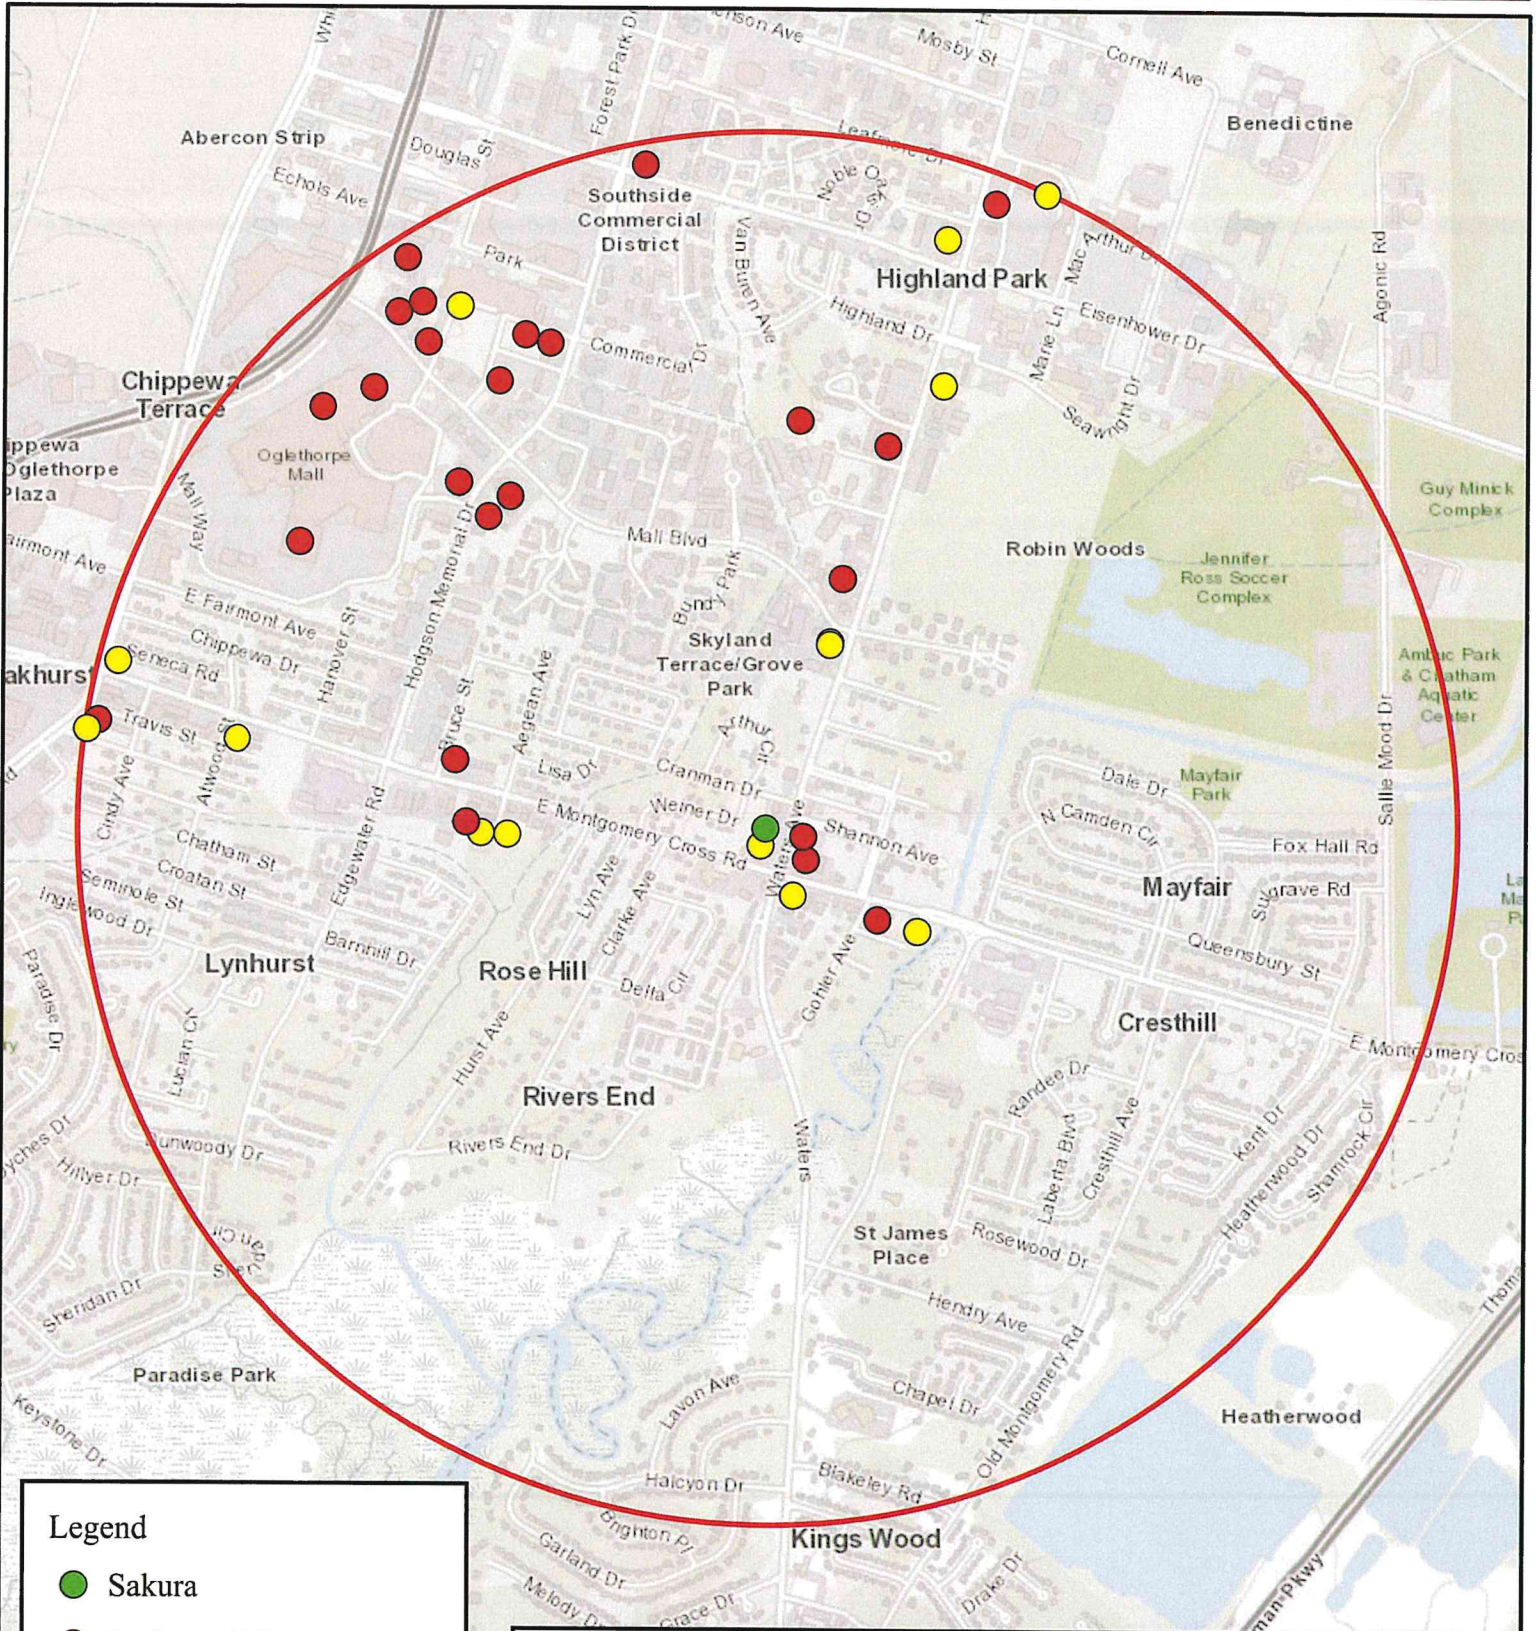

# Sakura - 8465 Waters Ave

**Legend**

- Sakura
- Package (14)
- Drink (24)
- 1 Mile Radius
- Alcohol Density Overlay

**Map Design: NF 11/13/2023**

The Information on the map is intended to be used for reference ONLY  
 While this map is believed to be correct based on available data, no guarantee may be made as to its absolute accuracy