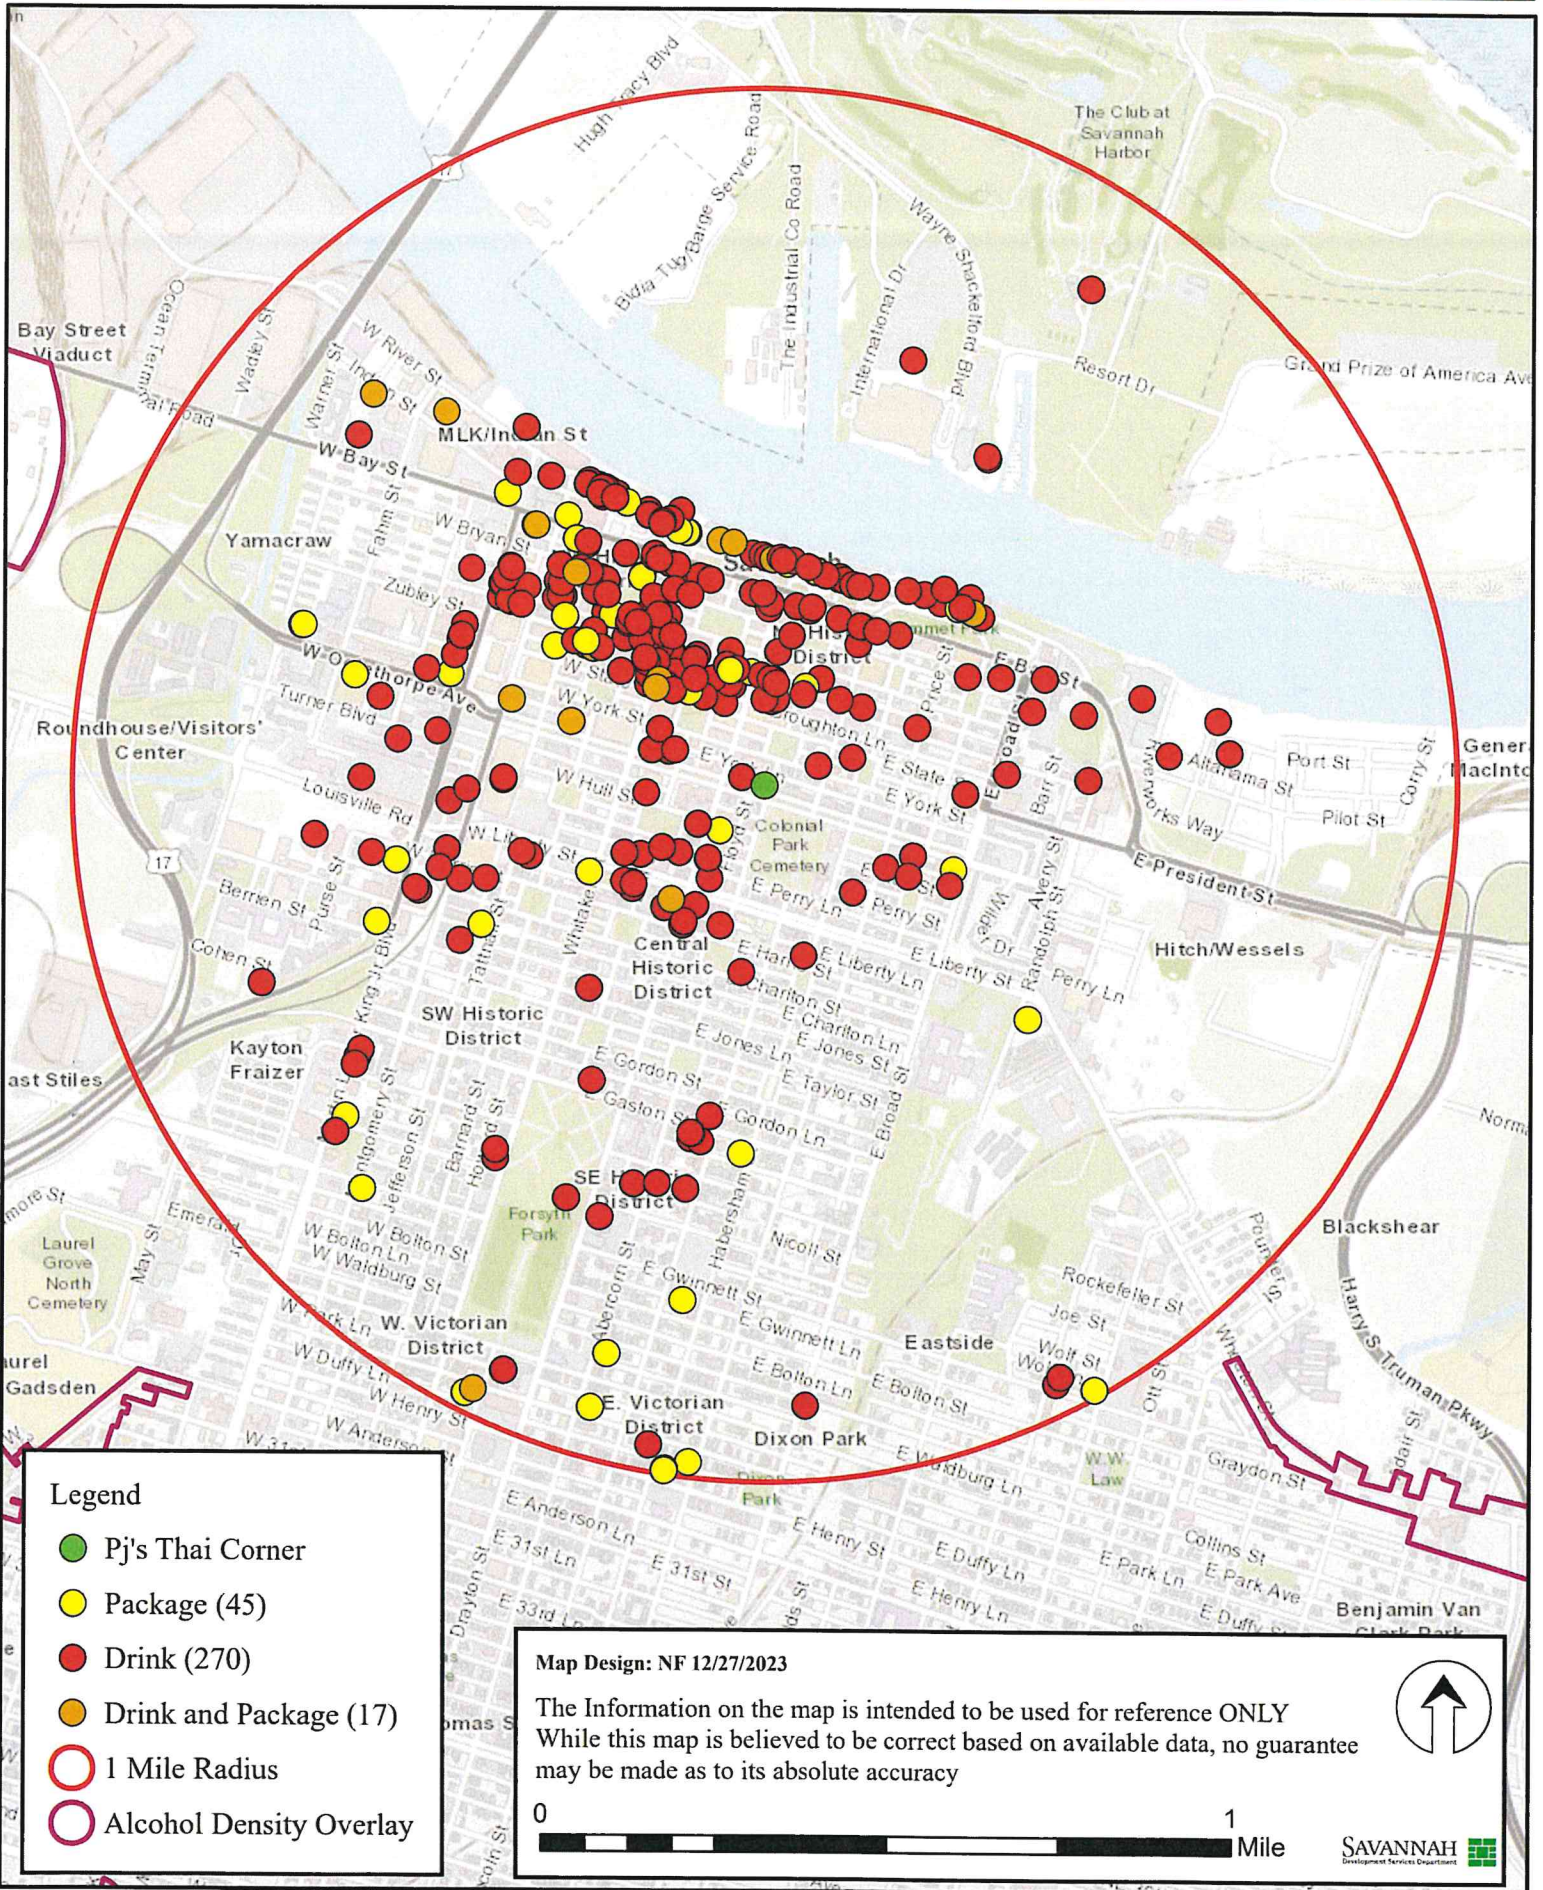

Pj's Thai Corner - 147 Abercorn St

Legend

- Pj's Thai Corner
- Package (45)
- Drink (270)
- Drink and Package (17)
- 1 Mile Radius
- Alcohol Density Overlay

Map Design: NF 12/27/2023

The Information on the map is intended to be used for reference ONLY
 While this map is believed to be correct based on available data, no guarantee
 may be made as to its absolute accuracy