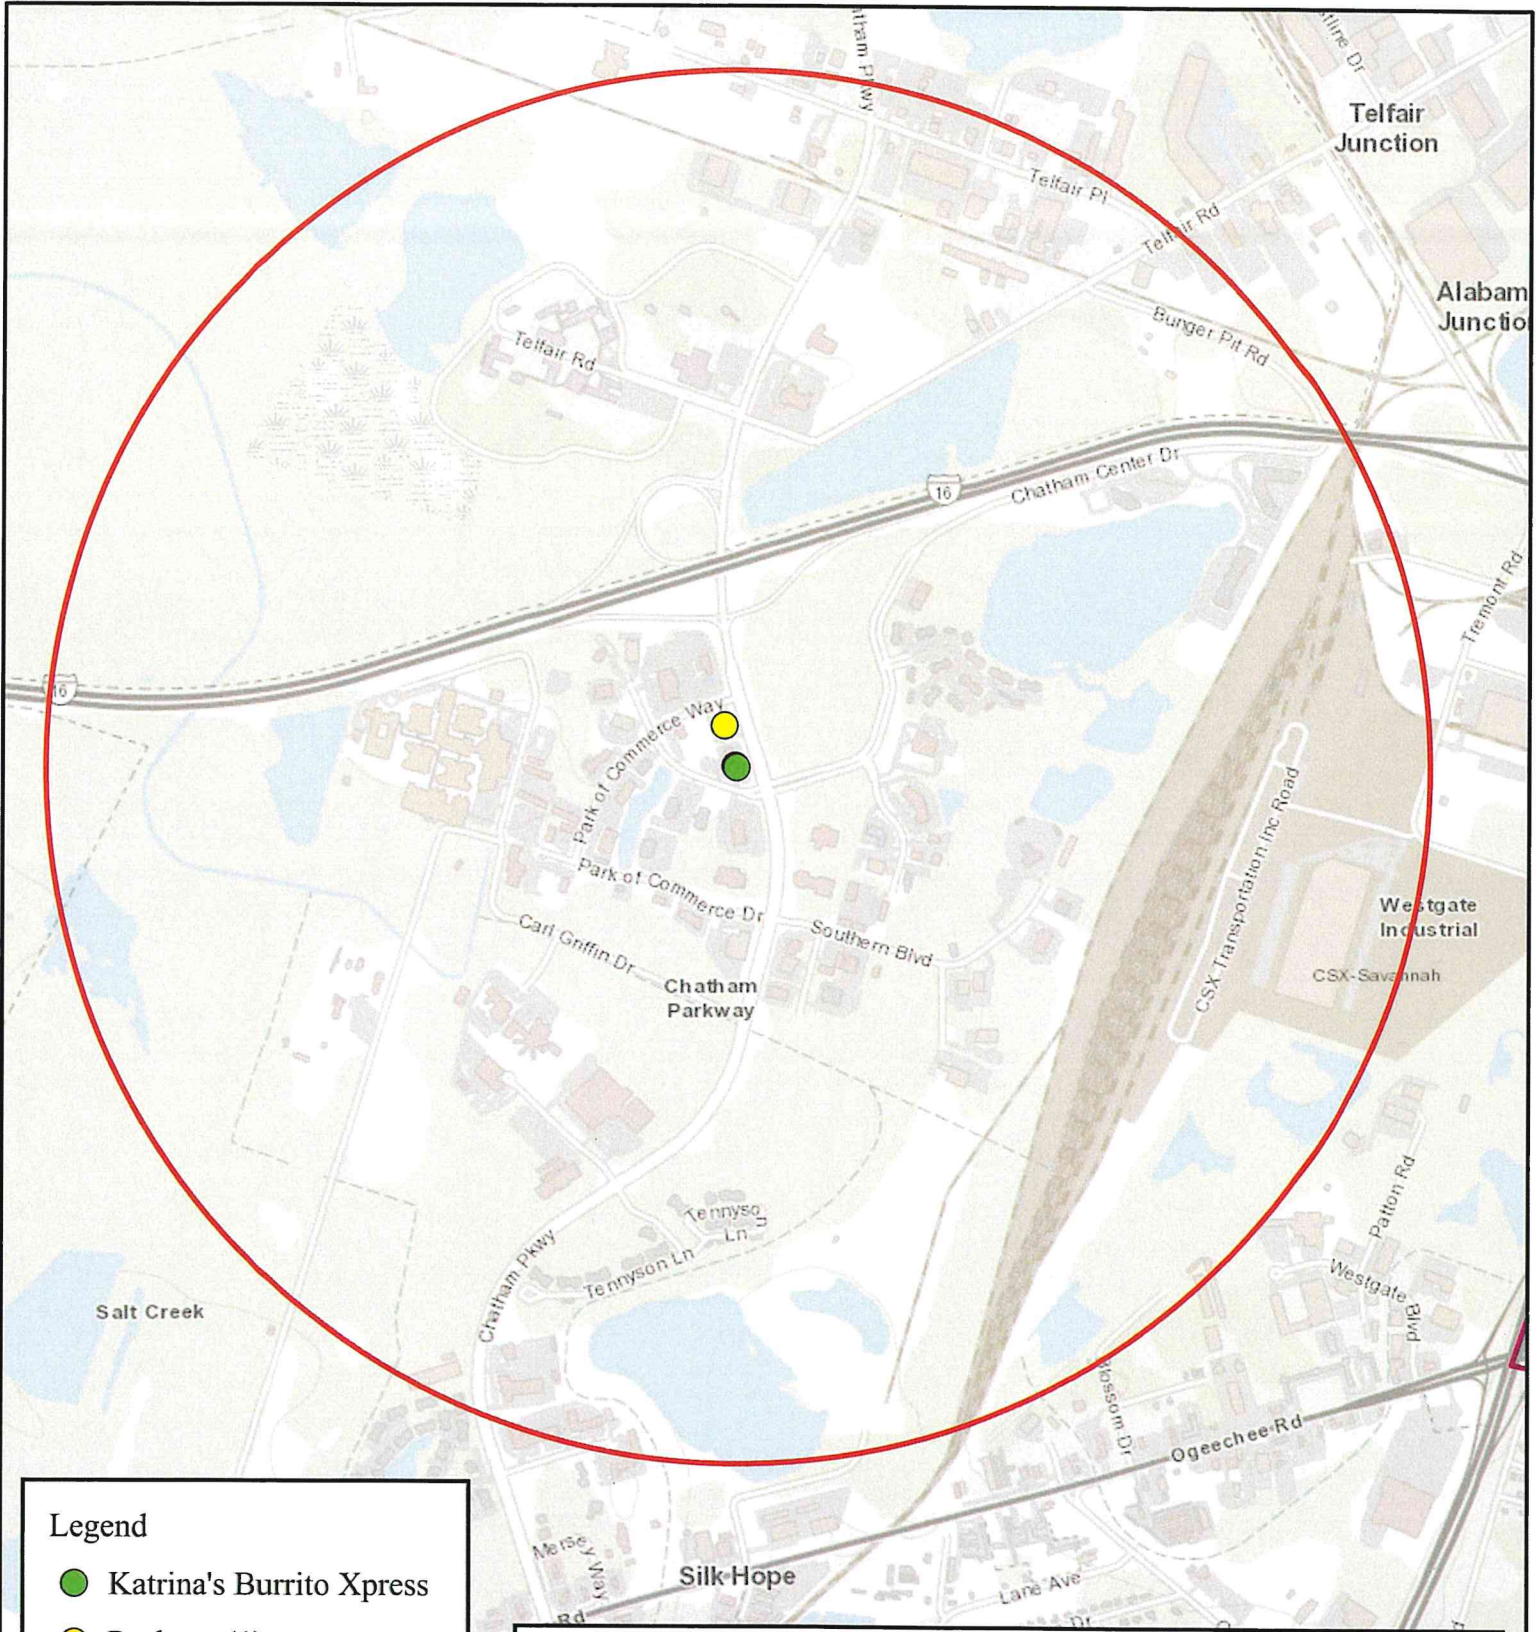

# Katrina's Burrito Xpress- 2 Park of Commerce Blvd # C

## Legend

- Katrina's Burrito Xpress
- Package (1)
- Drink (1)
- 1 Mile Radius
- Alcohol Density Overlay

Map Design: NF 01/10/2024

The Information on the map is intended to be used for reference ONLY  
While this map is believed to be correct based on available data, no guarantee  
may be made as to its absolute accuracy