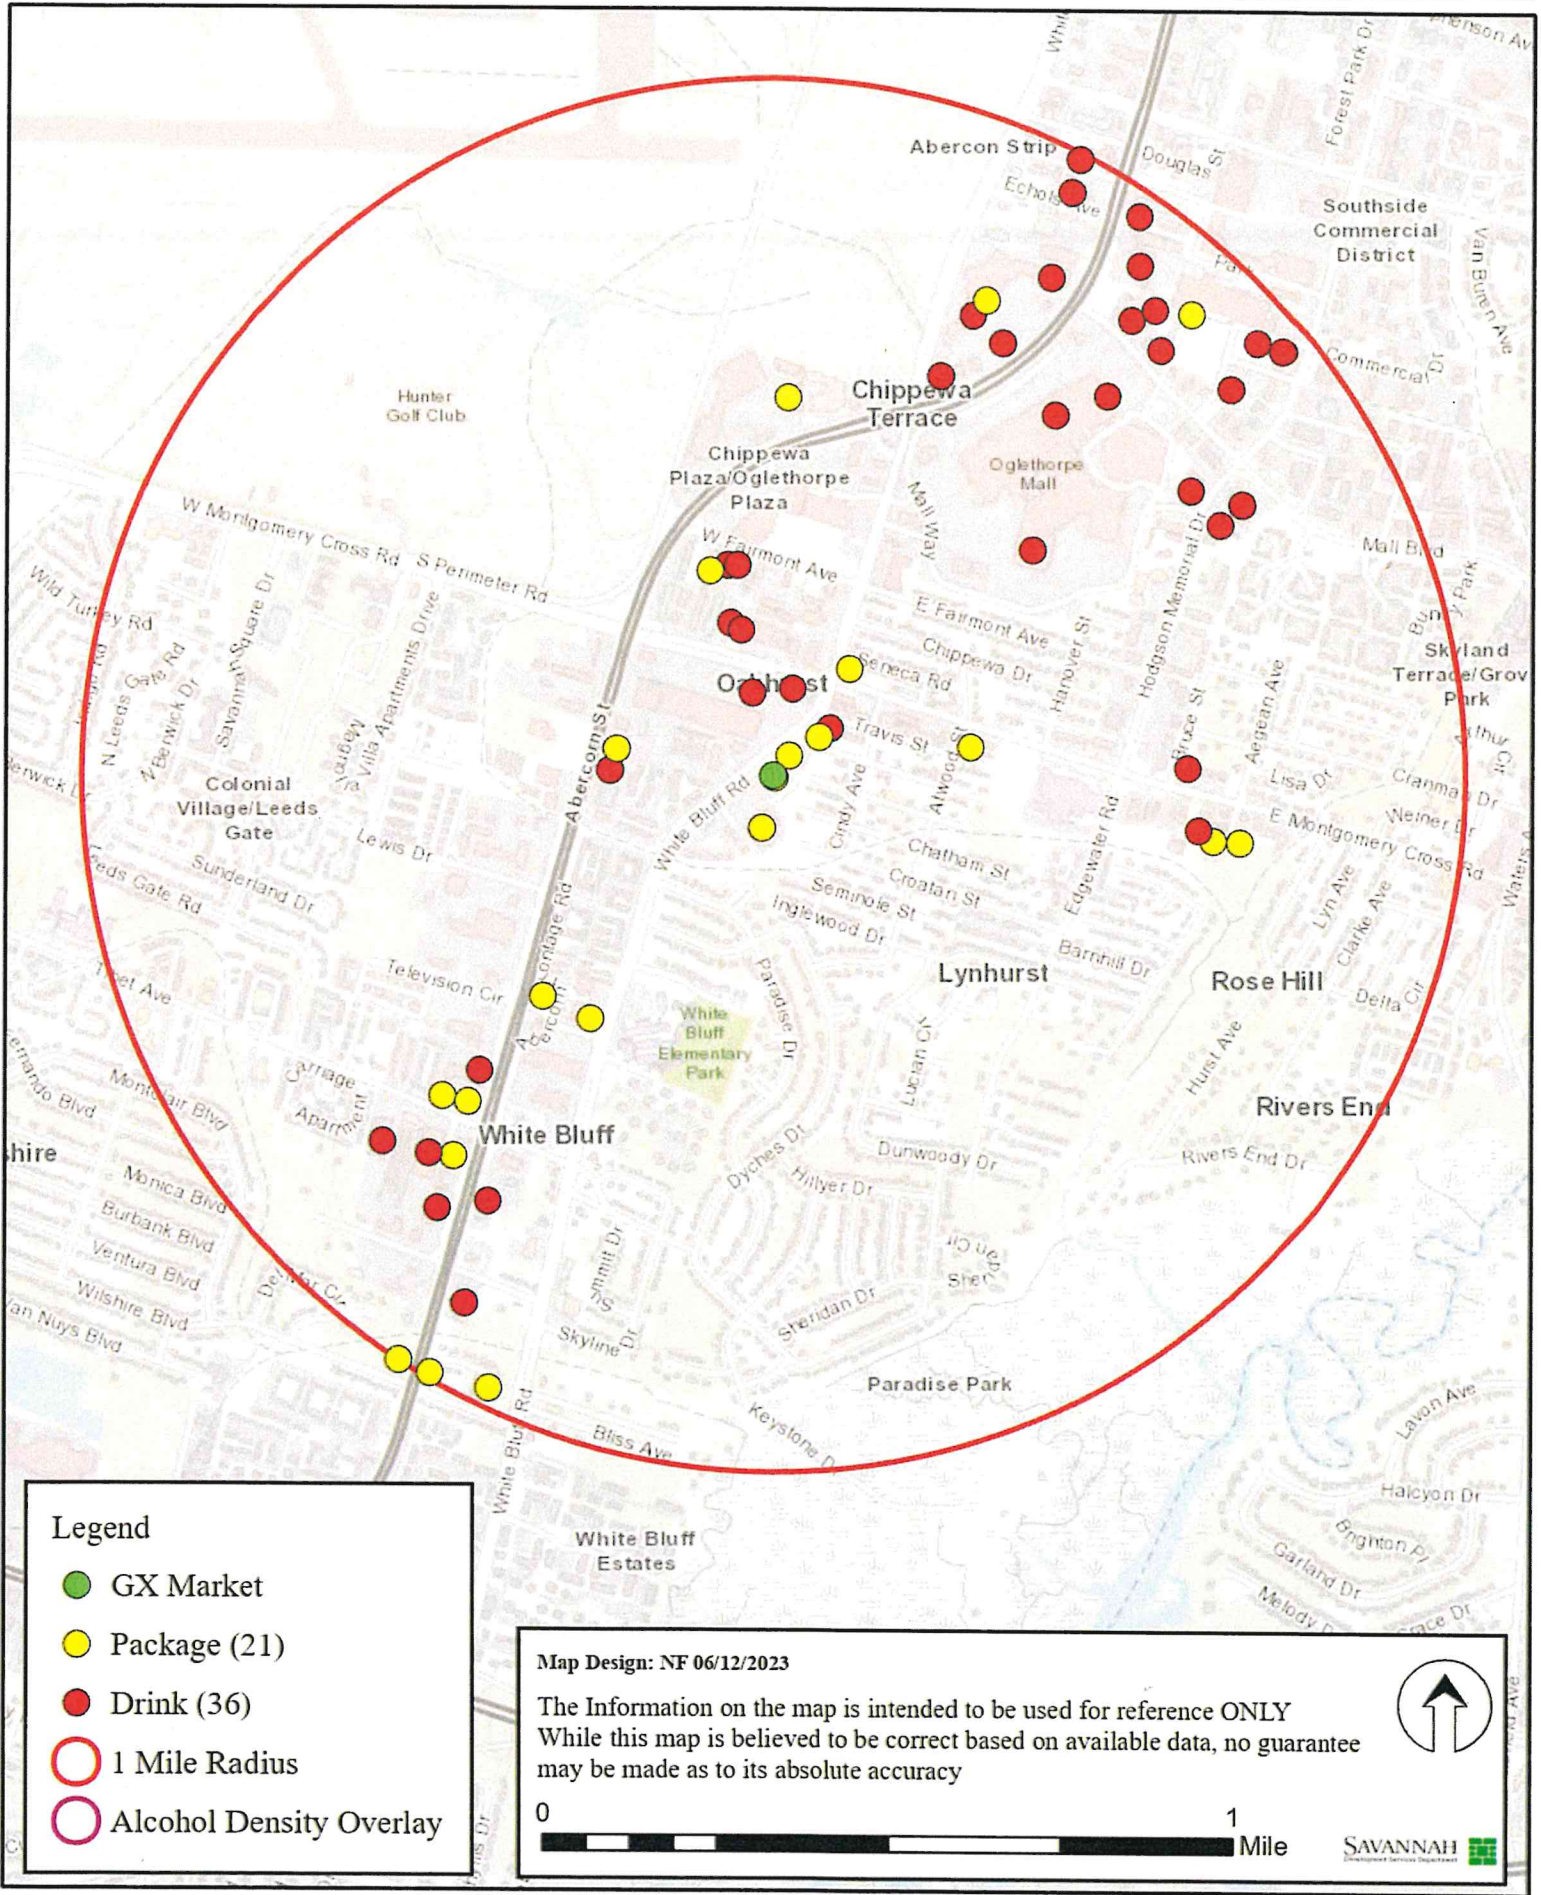

GX Market - 8900 White Bluff Rd

Legend

- GX Market
- Package (21)
- Drink (36)
- 1 Mile Radius
- Alcohol Density Overlay

Map Design: NF 06/12/2023

The Information on the map is intended to be used for reference ONLY
 While this map is believed to be correct based on available data, no guarantee
 may be made as to its absolute accuracy