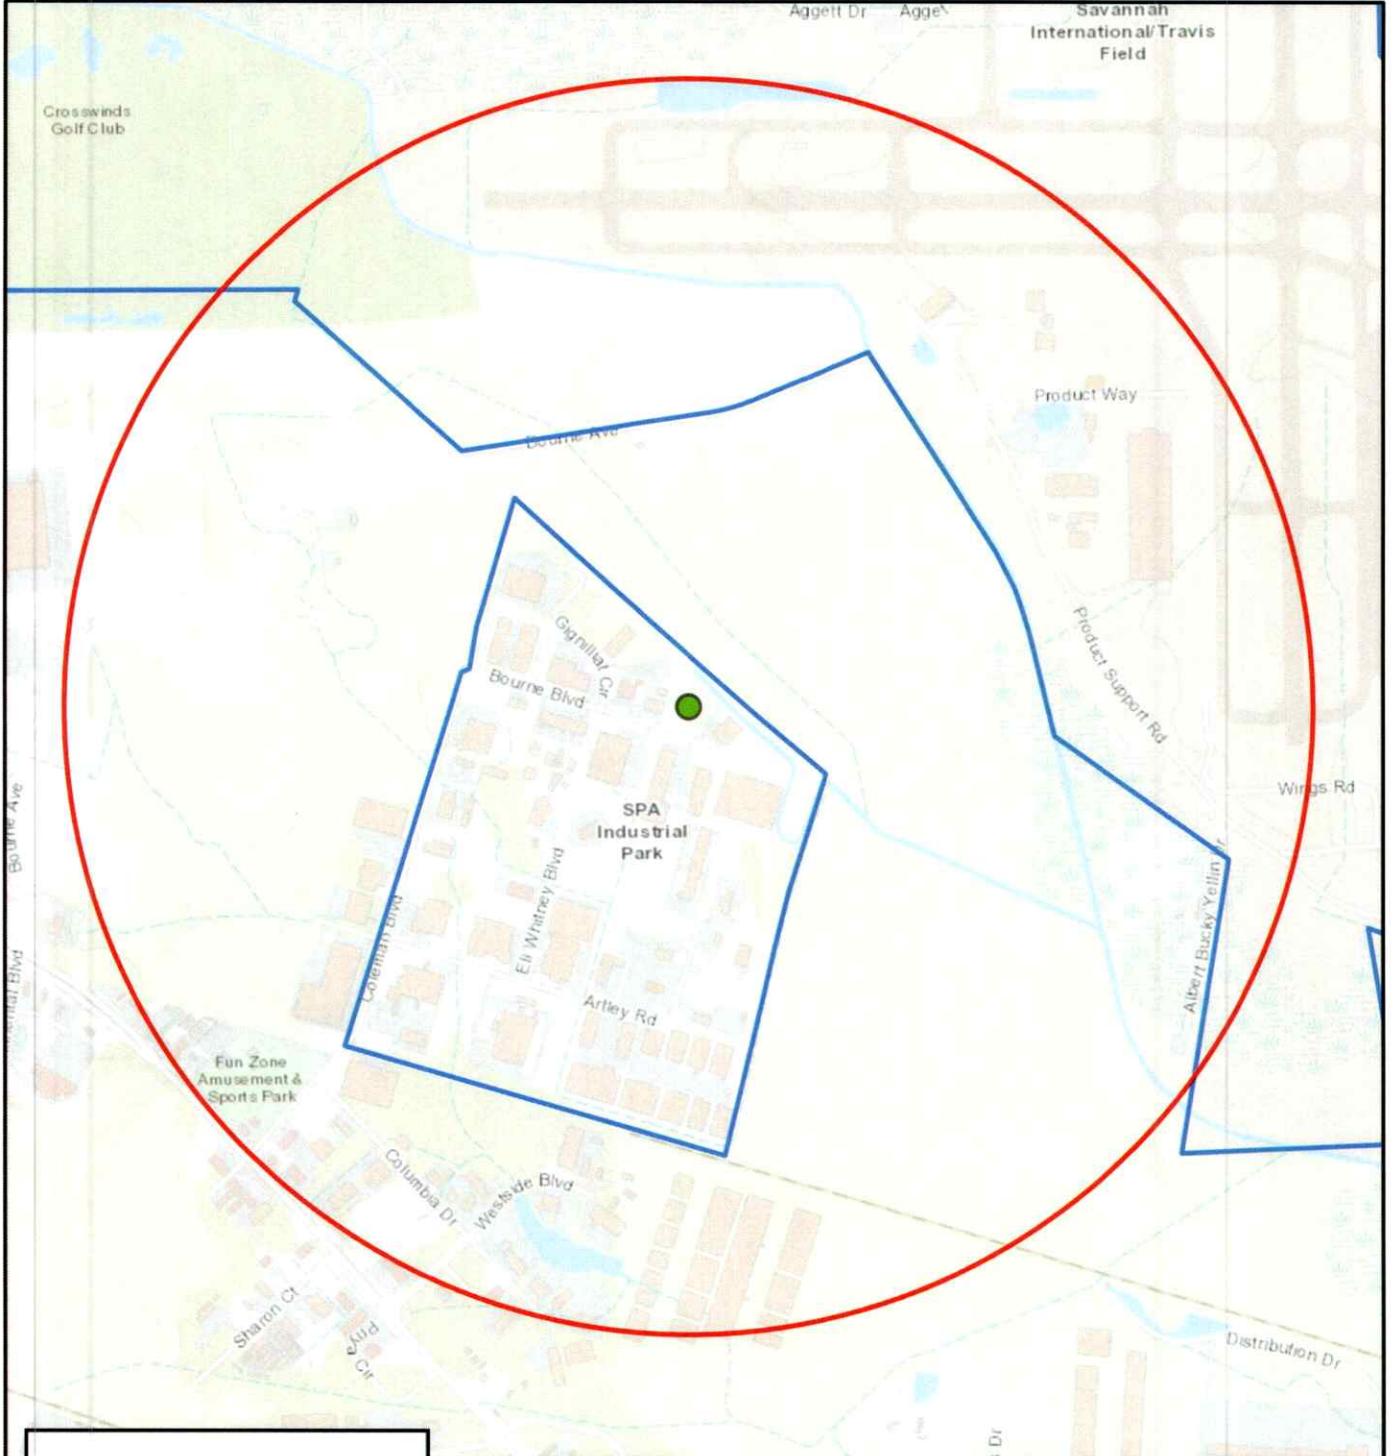

Ziami Distillery - 224 Bourne Blvd

-  Ziami Distillery
-  1 Mile Radius
-  Alcohol Density Overlay
-  City Of Savannah

Map Design: Tyler Hilyer 4/30/2026

The Information on the map is intended to be used for reference ONLY
While this map is believed to be correct based on available data, no guarantee
may be made as to its absolute accuracy

0  1 Mile

SAVANNAH
Development Services Department