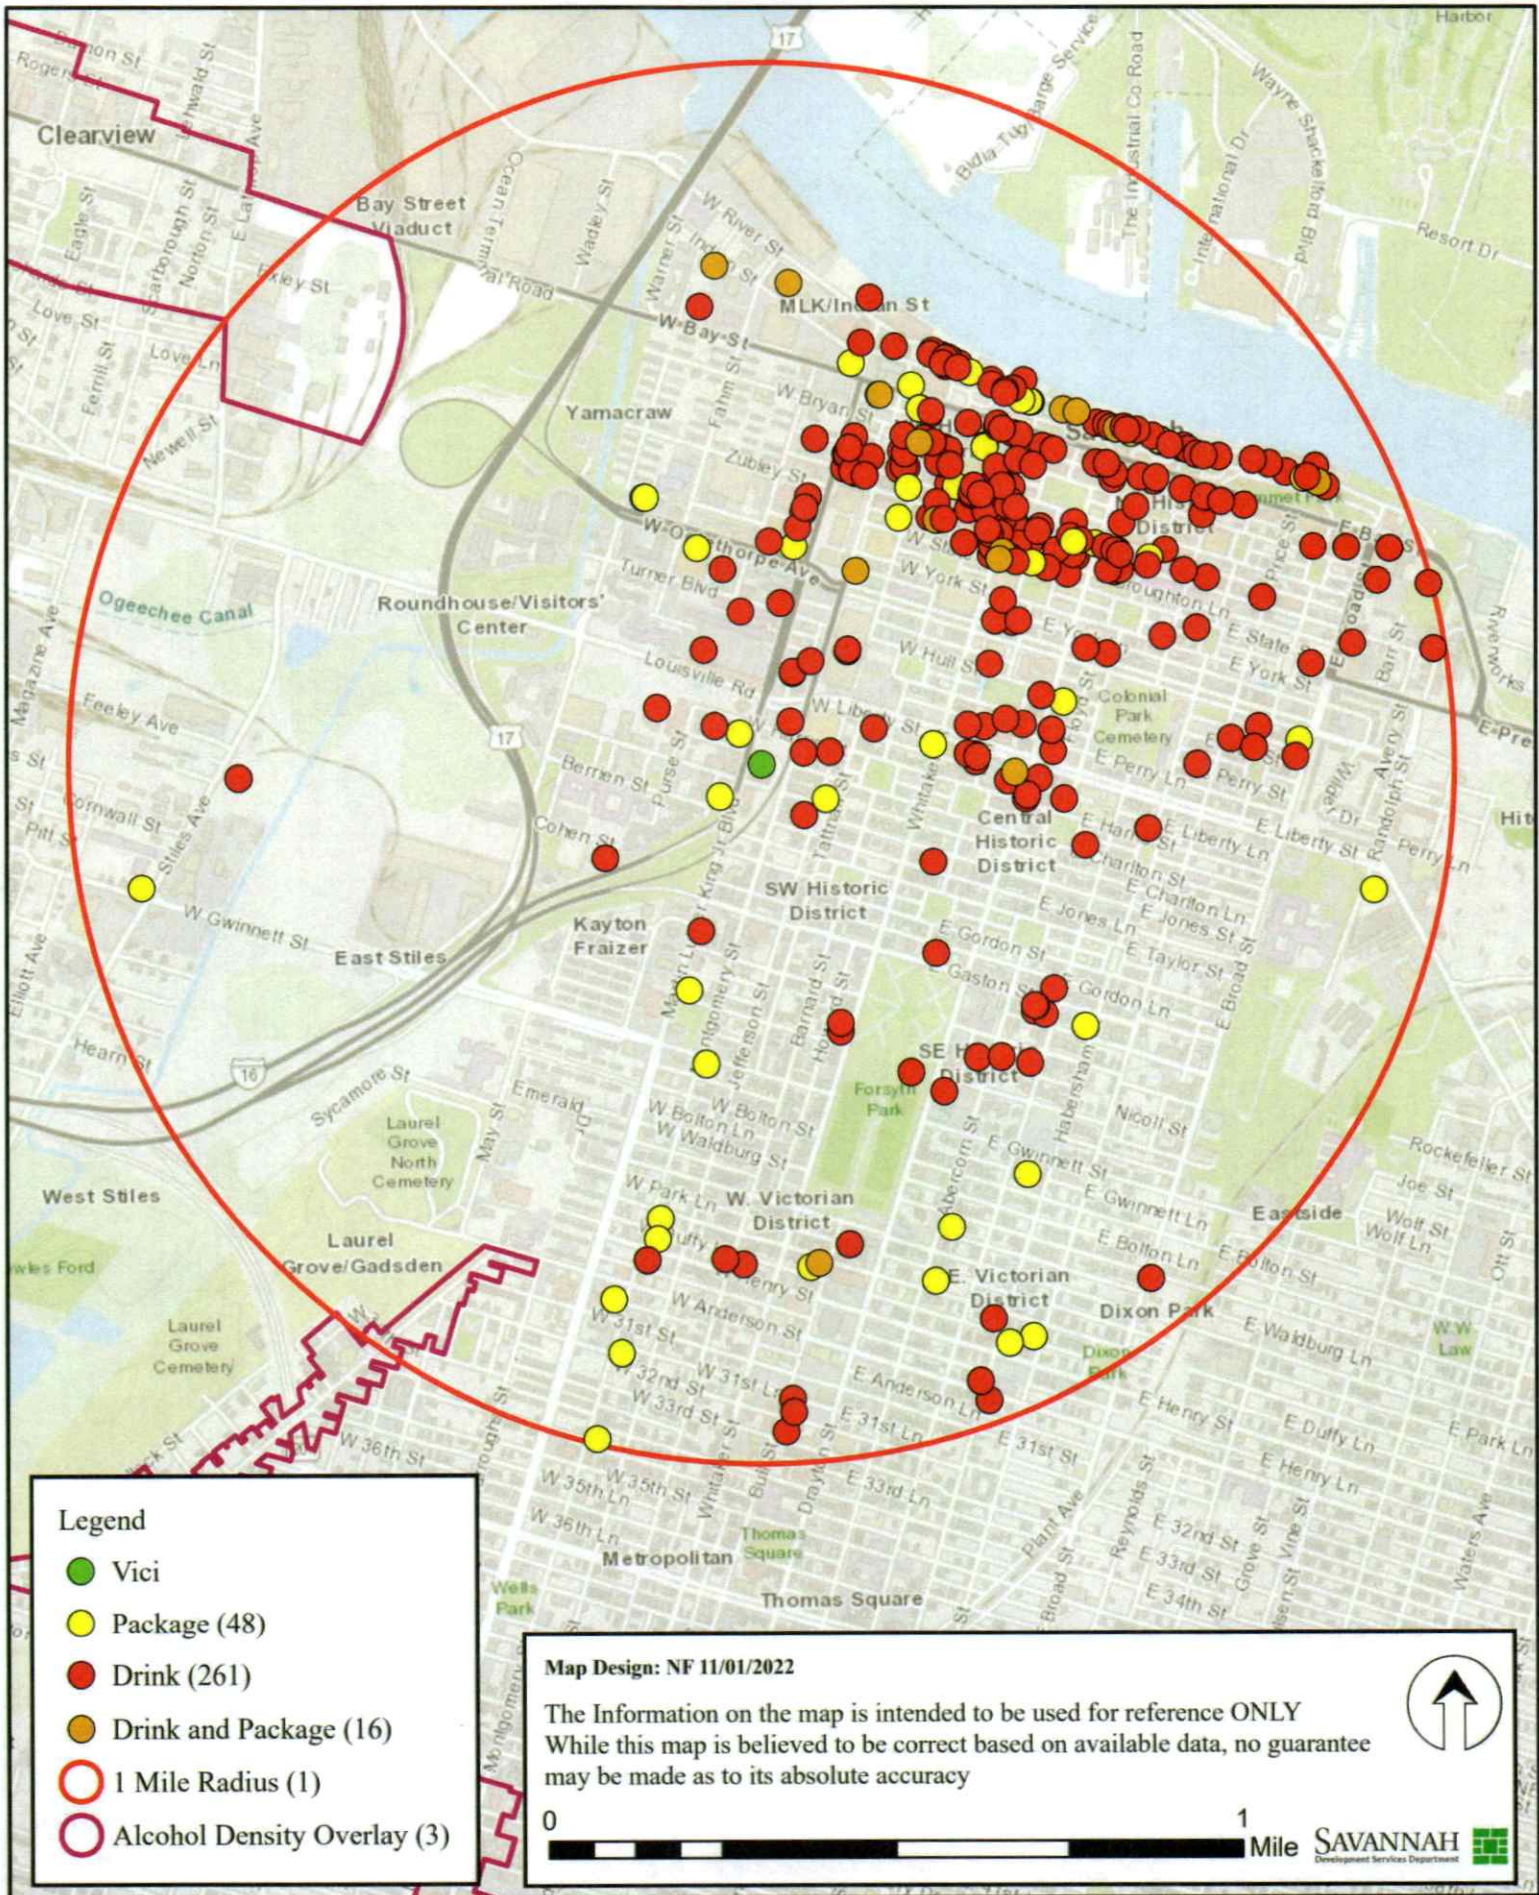

# Vici- 340 MLK Blvd

## Legend

- Vici
- Package (48)
- Drink (261)
- Drink and Package (16)
- 1 Mile Radius (1)
- Alcohol Density Overlay (3)

Map Design: NF 11/01/2022

The Information on the map is intended to be used for reference ONLY  
 While this map is believed to be correct based on available data, no guarantee  
 may be made as to its absolute accuracy