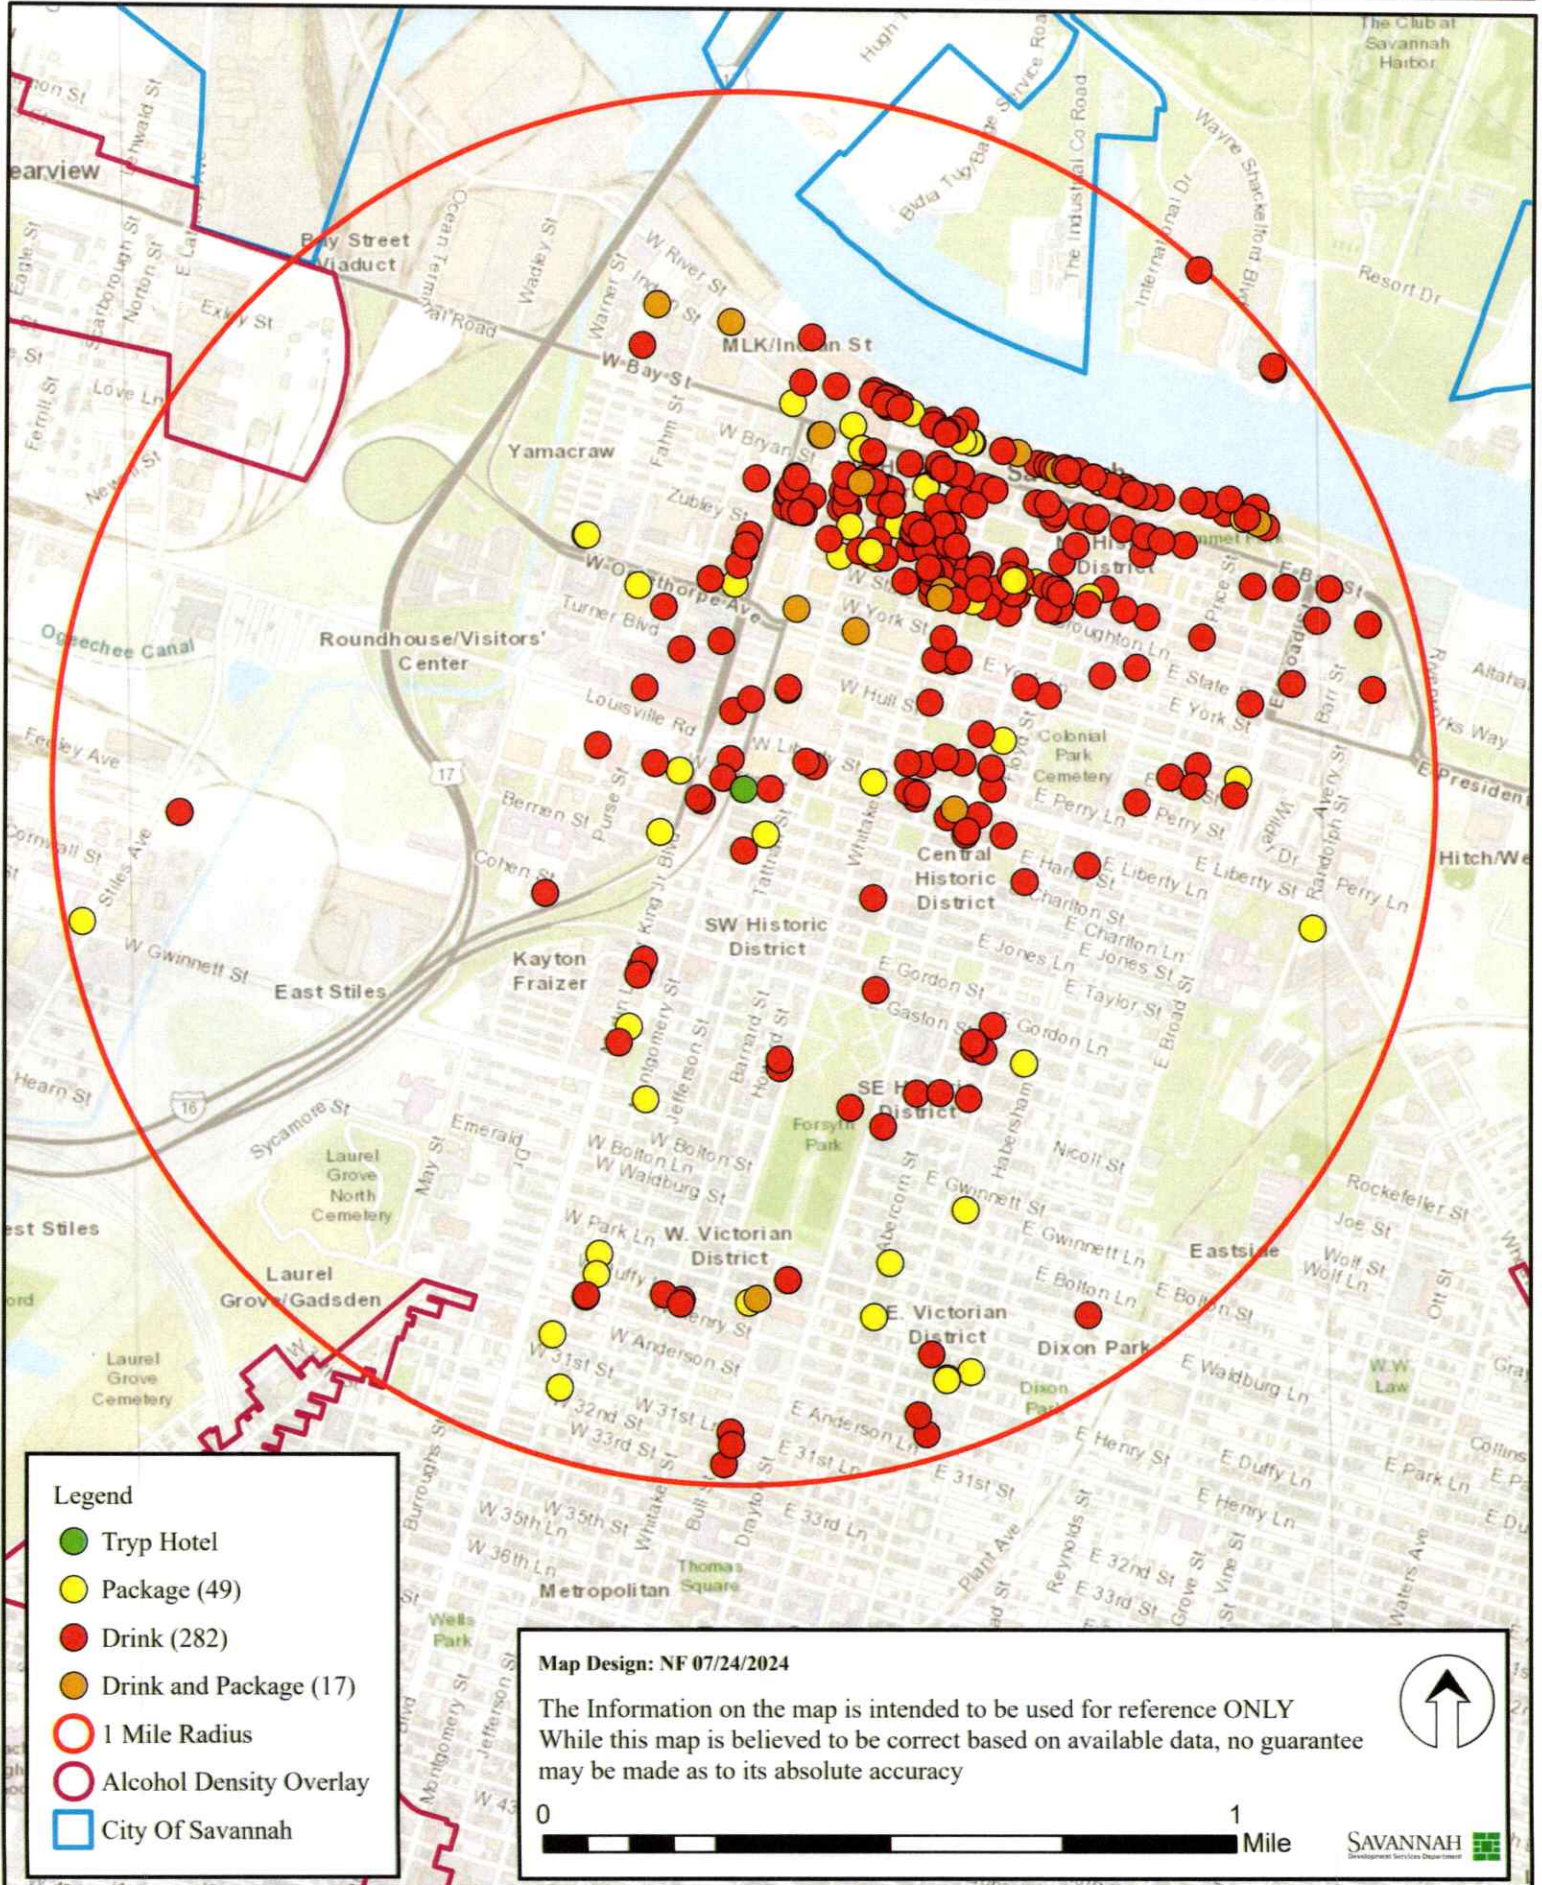

Tryp Hotel- 320 Montgomery St

Legend

- Tryp Hotel
- Package (49)
- Drink (282)
- Drink and Package (17)
- 1 Mile Radius
- Alcohol Density Overlay
- City Of Savannah

Map Design: NF 07/24/2024

The Information on the map is intended to be used for reference ONLY
 While this map is believed to be correct based on available data, no guarantee
 may be made as to its absolute accuracy