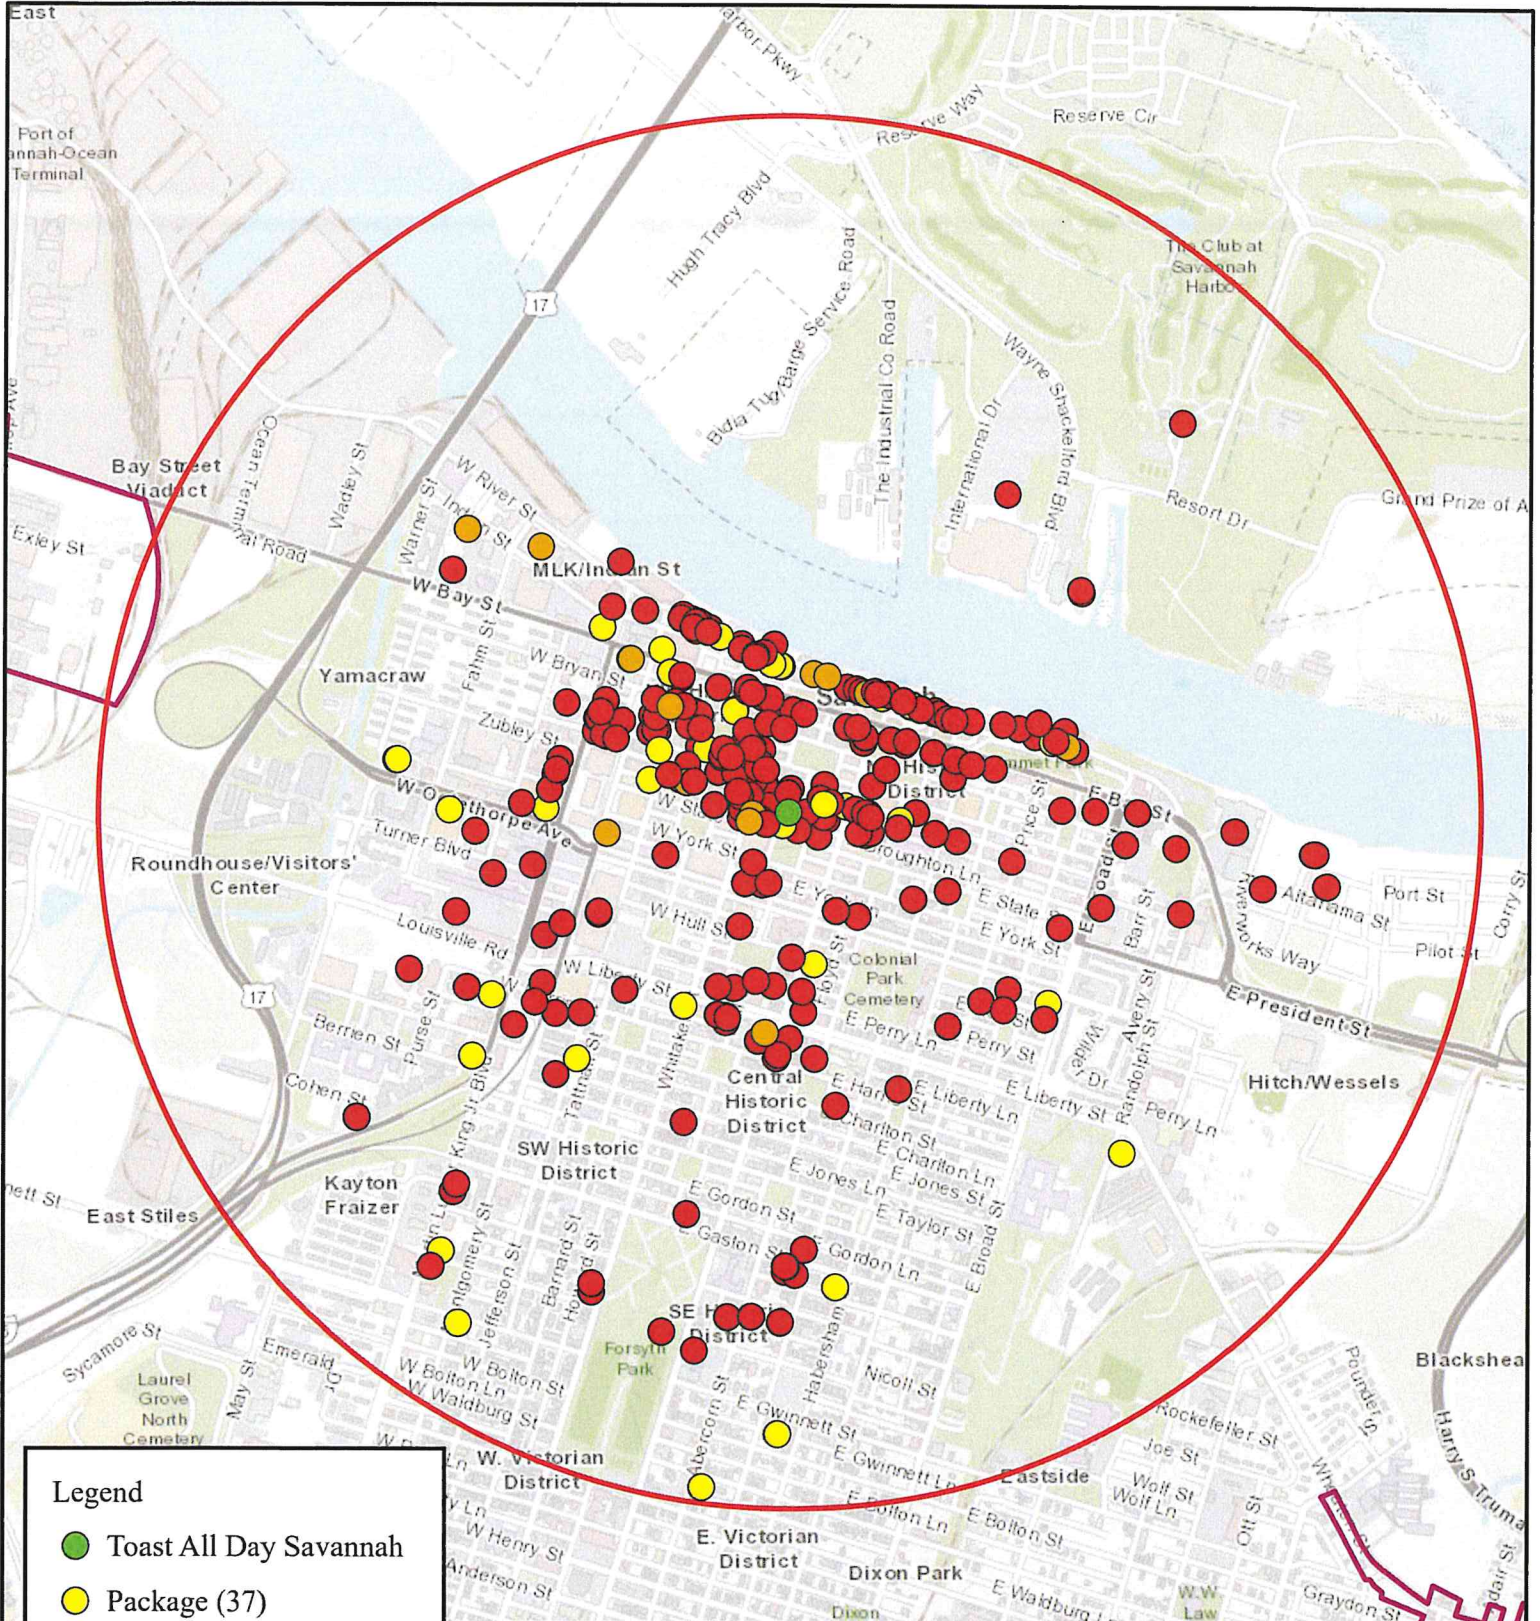

Toast All Day Savannah - 1 W Broughton St

Legend

- Toast All Day Savannah
- Package (37)
- Drink (261)
- Drink and Package (14)
- 1 Mile Radius
- Alcohol Density Overlay

Map Design: NF 10/27/2023

The Information on the map is intended to be used for reference ONLY
While this map is believed to be correct based on available data, no guarantee
may be made as to its absolute accuracy