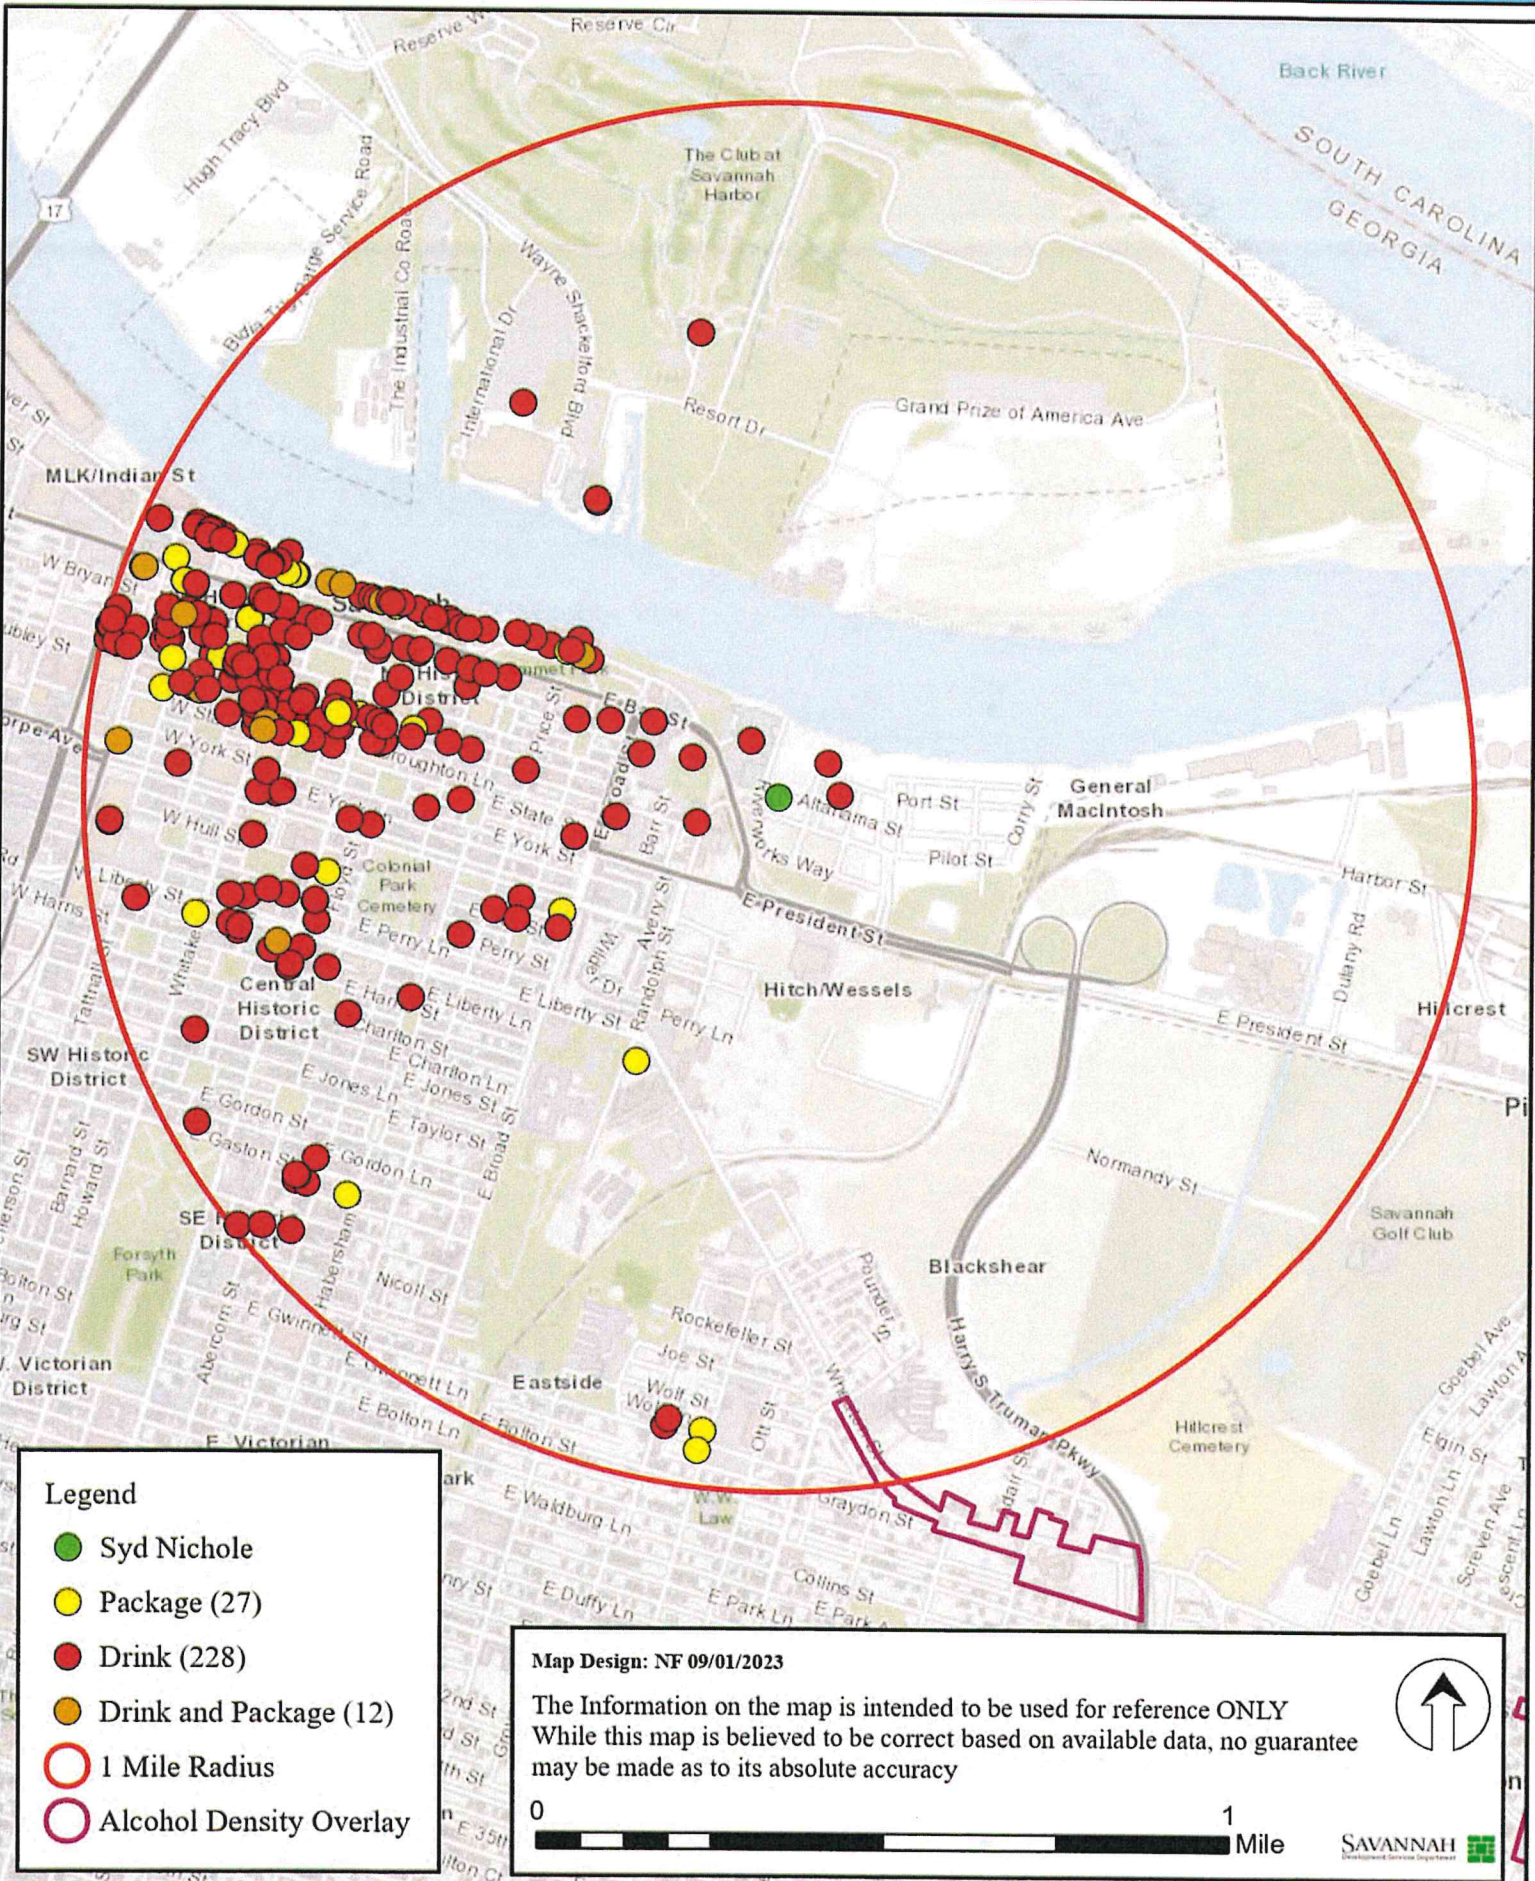

Syd Nichole - 301 Passage Way # A203

Legend

- Syd Nichole
- Package (27)
- Drink (228)
- Drink and Package (12)
- 1 Mile Radius
- Alcohol Density Overlay

Map Design: NF 09/01/2023

The Information on the map is intended to be used for reference ONLY
 While this map is believed to be correct based on available data, no guarantee
 may be made as to its absolute accuracy