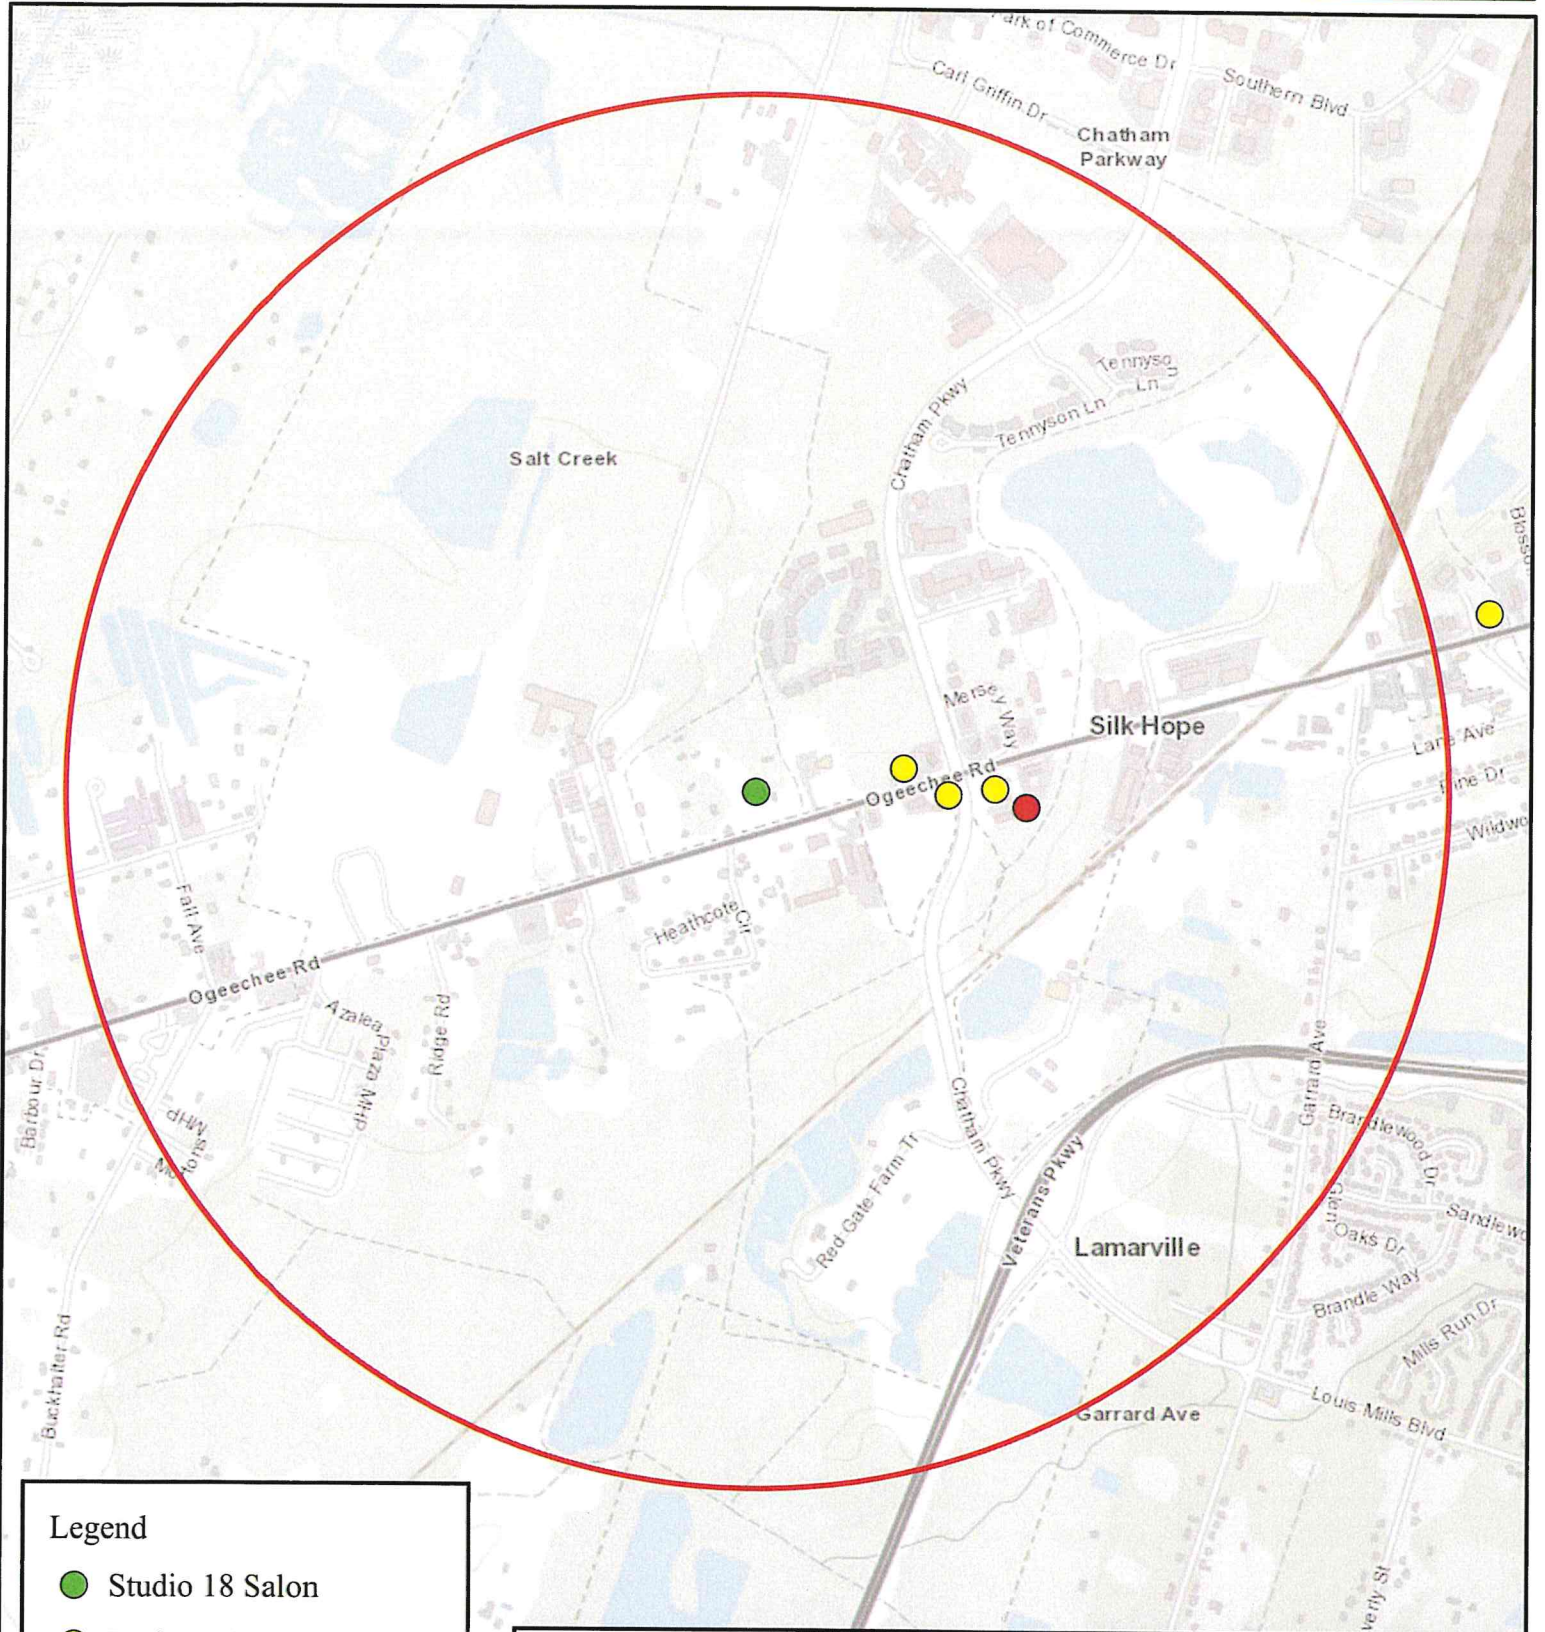

# Studio 18 Salon - 4410 Ogeechee Rd Unit D

## Legend

- Studio 18 Salon
- Package (3)
- Drink (1)
- 1 Mile Radius
- Alcohol Density Overlay

Map Design: NF 11/21/2023

The Information on the map is intended to be used for reference ONLY  
While this map is believed to be correct based on available data, no guarantee  
may be made as to its absolute accuracy