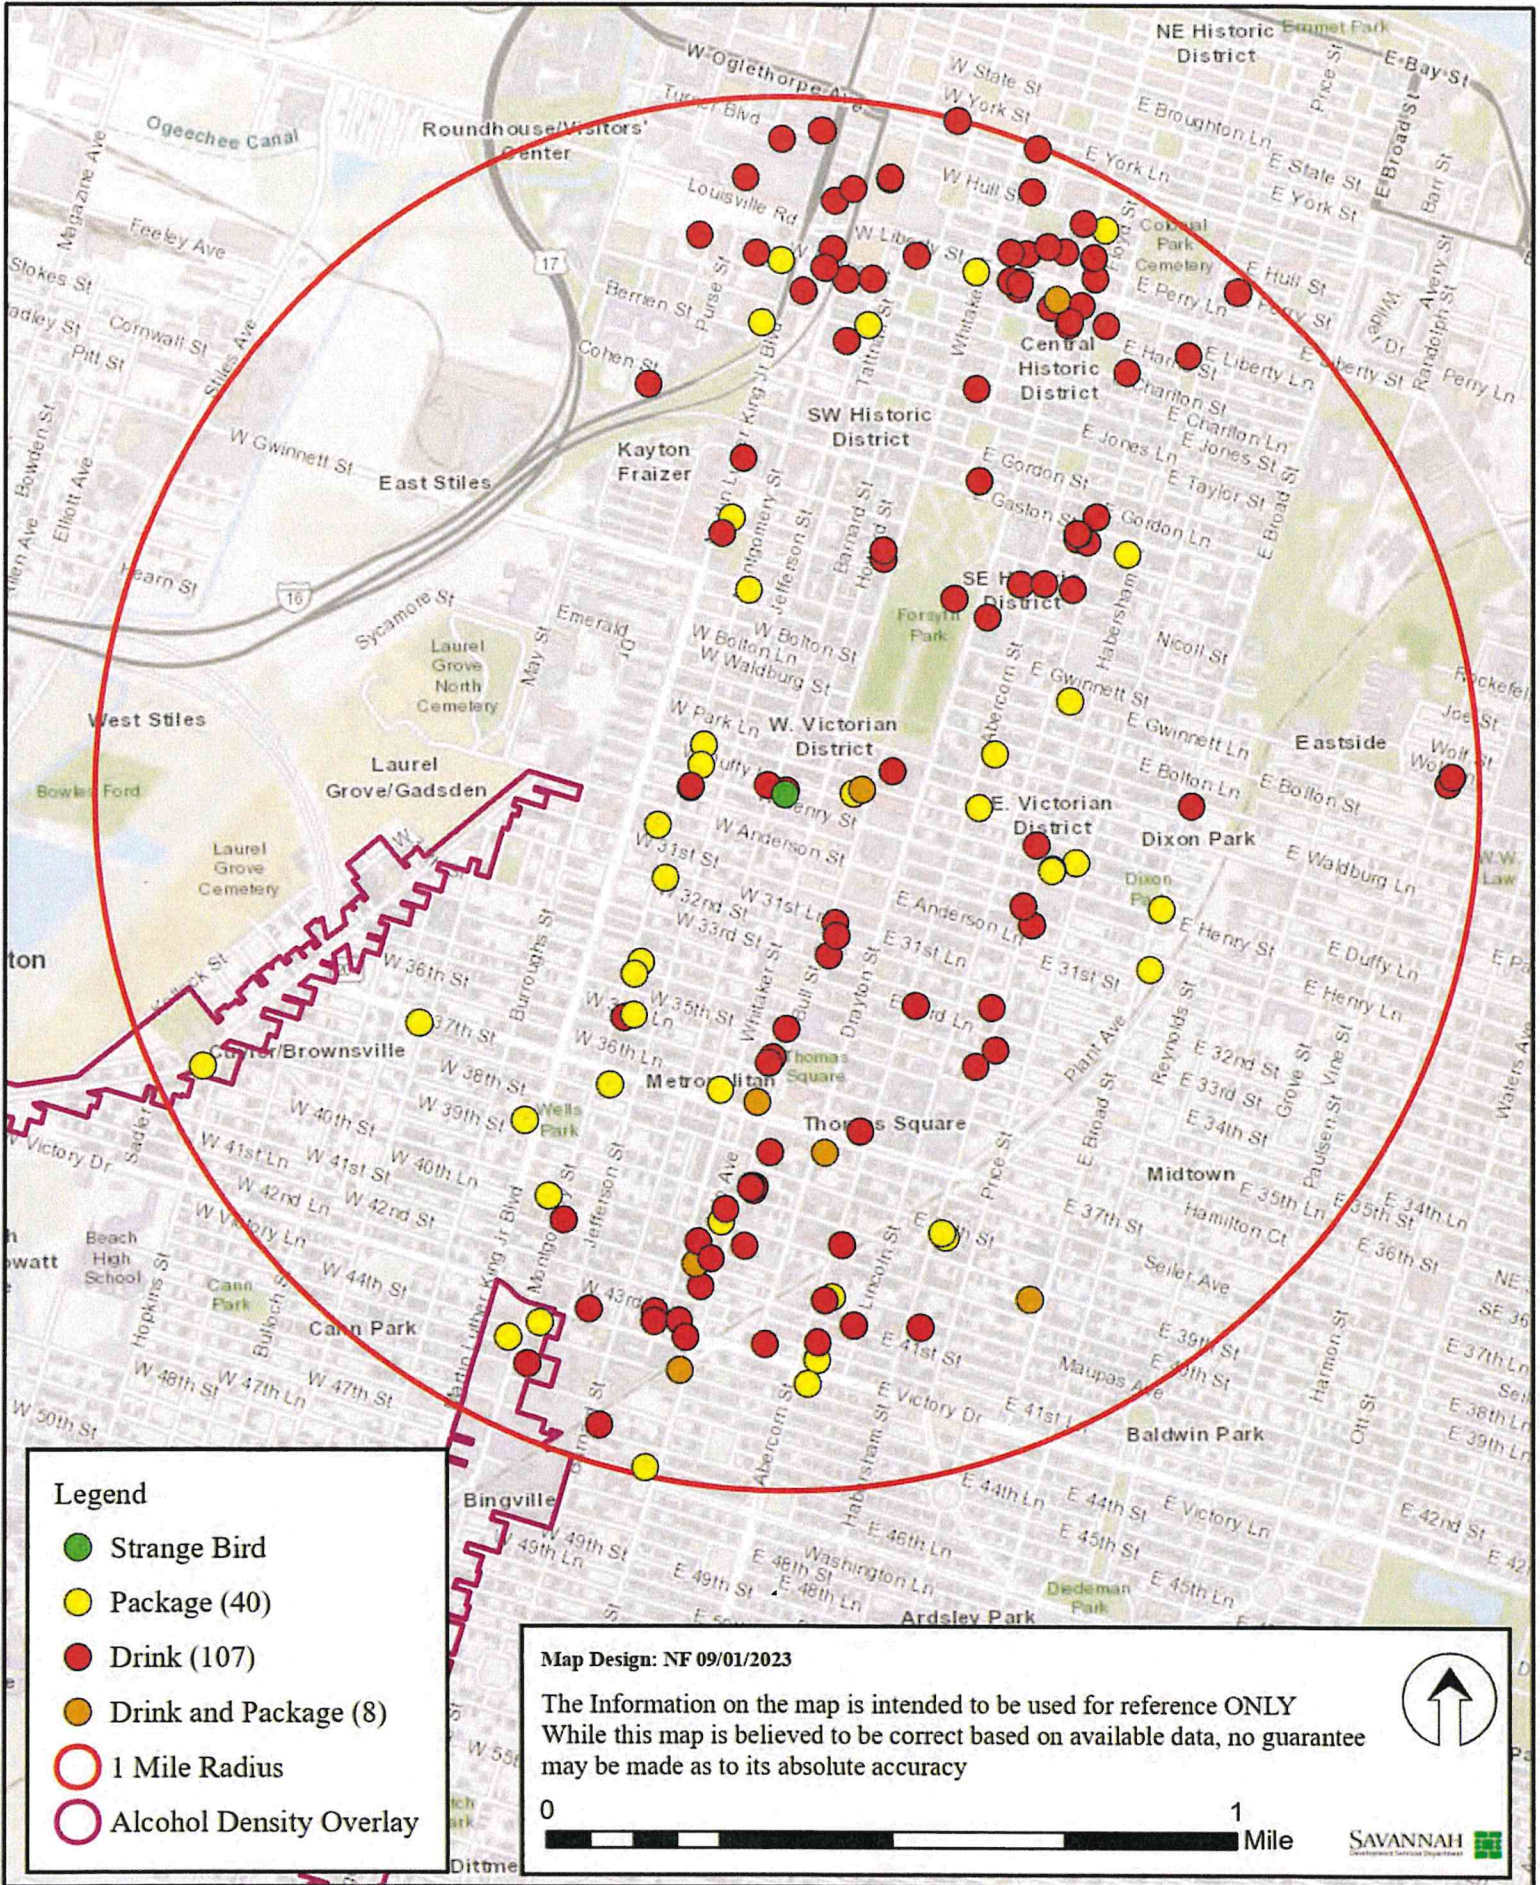

# Strange Bird - 1220 Barnard St

## Legend

- Strange Bird
- Package (40)
- Drink (107)
- Drink and Package (8)
- 1 Mile Radius
- Alcohol Density Overlay

Map Design: NF 09/01/2023

The Information on the map is intended to be used for reference ONLY  
 While this map is believed to be correct based on available data, no guarantee  
 may be made as to its absolute accuracy