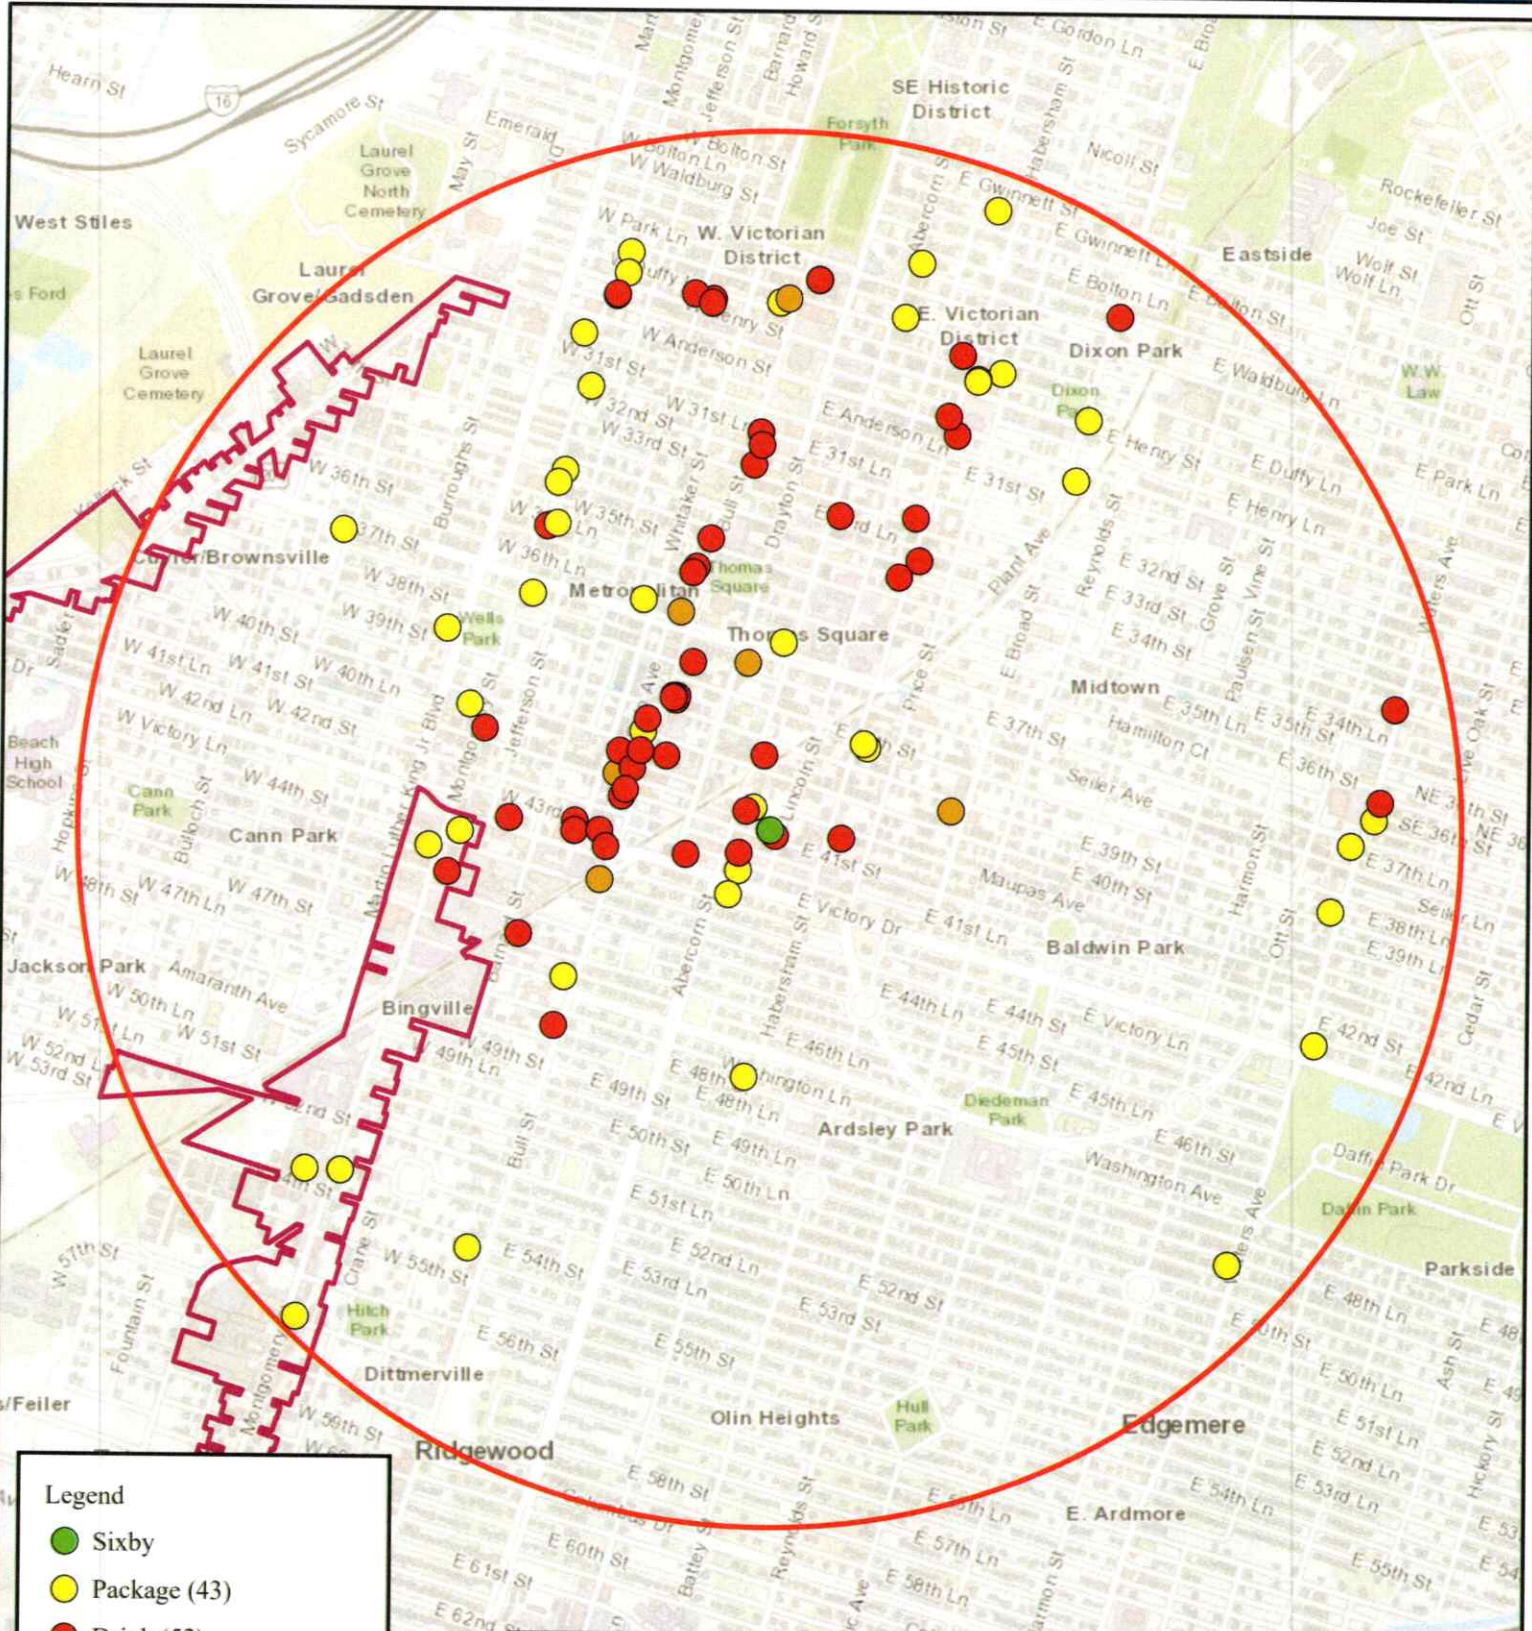

Sixby- 220 E 41st St

Legend

- Sixby
- Package (43)
- Drink (52)
- Drink and Package (7)
- 1 Mile Radius
- Alcohol Density Overlay
- City Of Savannah

Map Design: NF 07/24/2024

The Information on the map is intended to be used for reference ONLY
 While this map is believed to be correct based on available data, no guarantee
 may be made as to its absolute accuracy

0 1 Mile