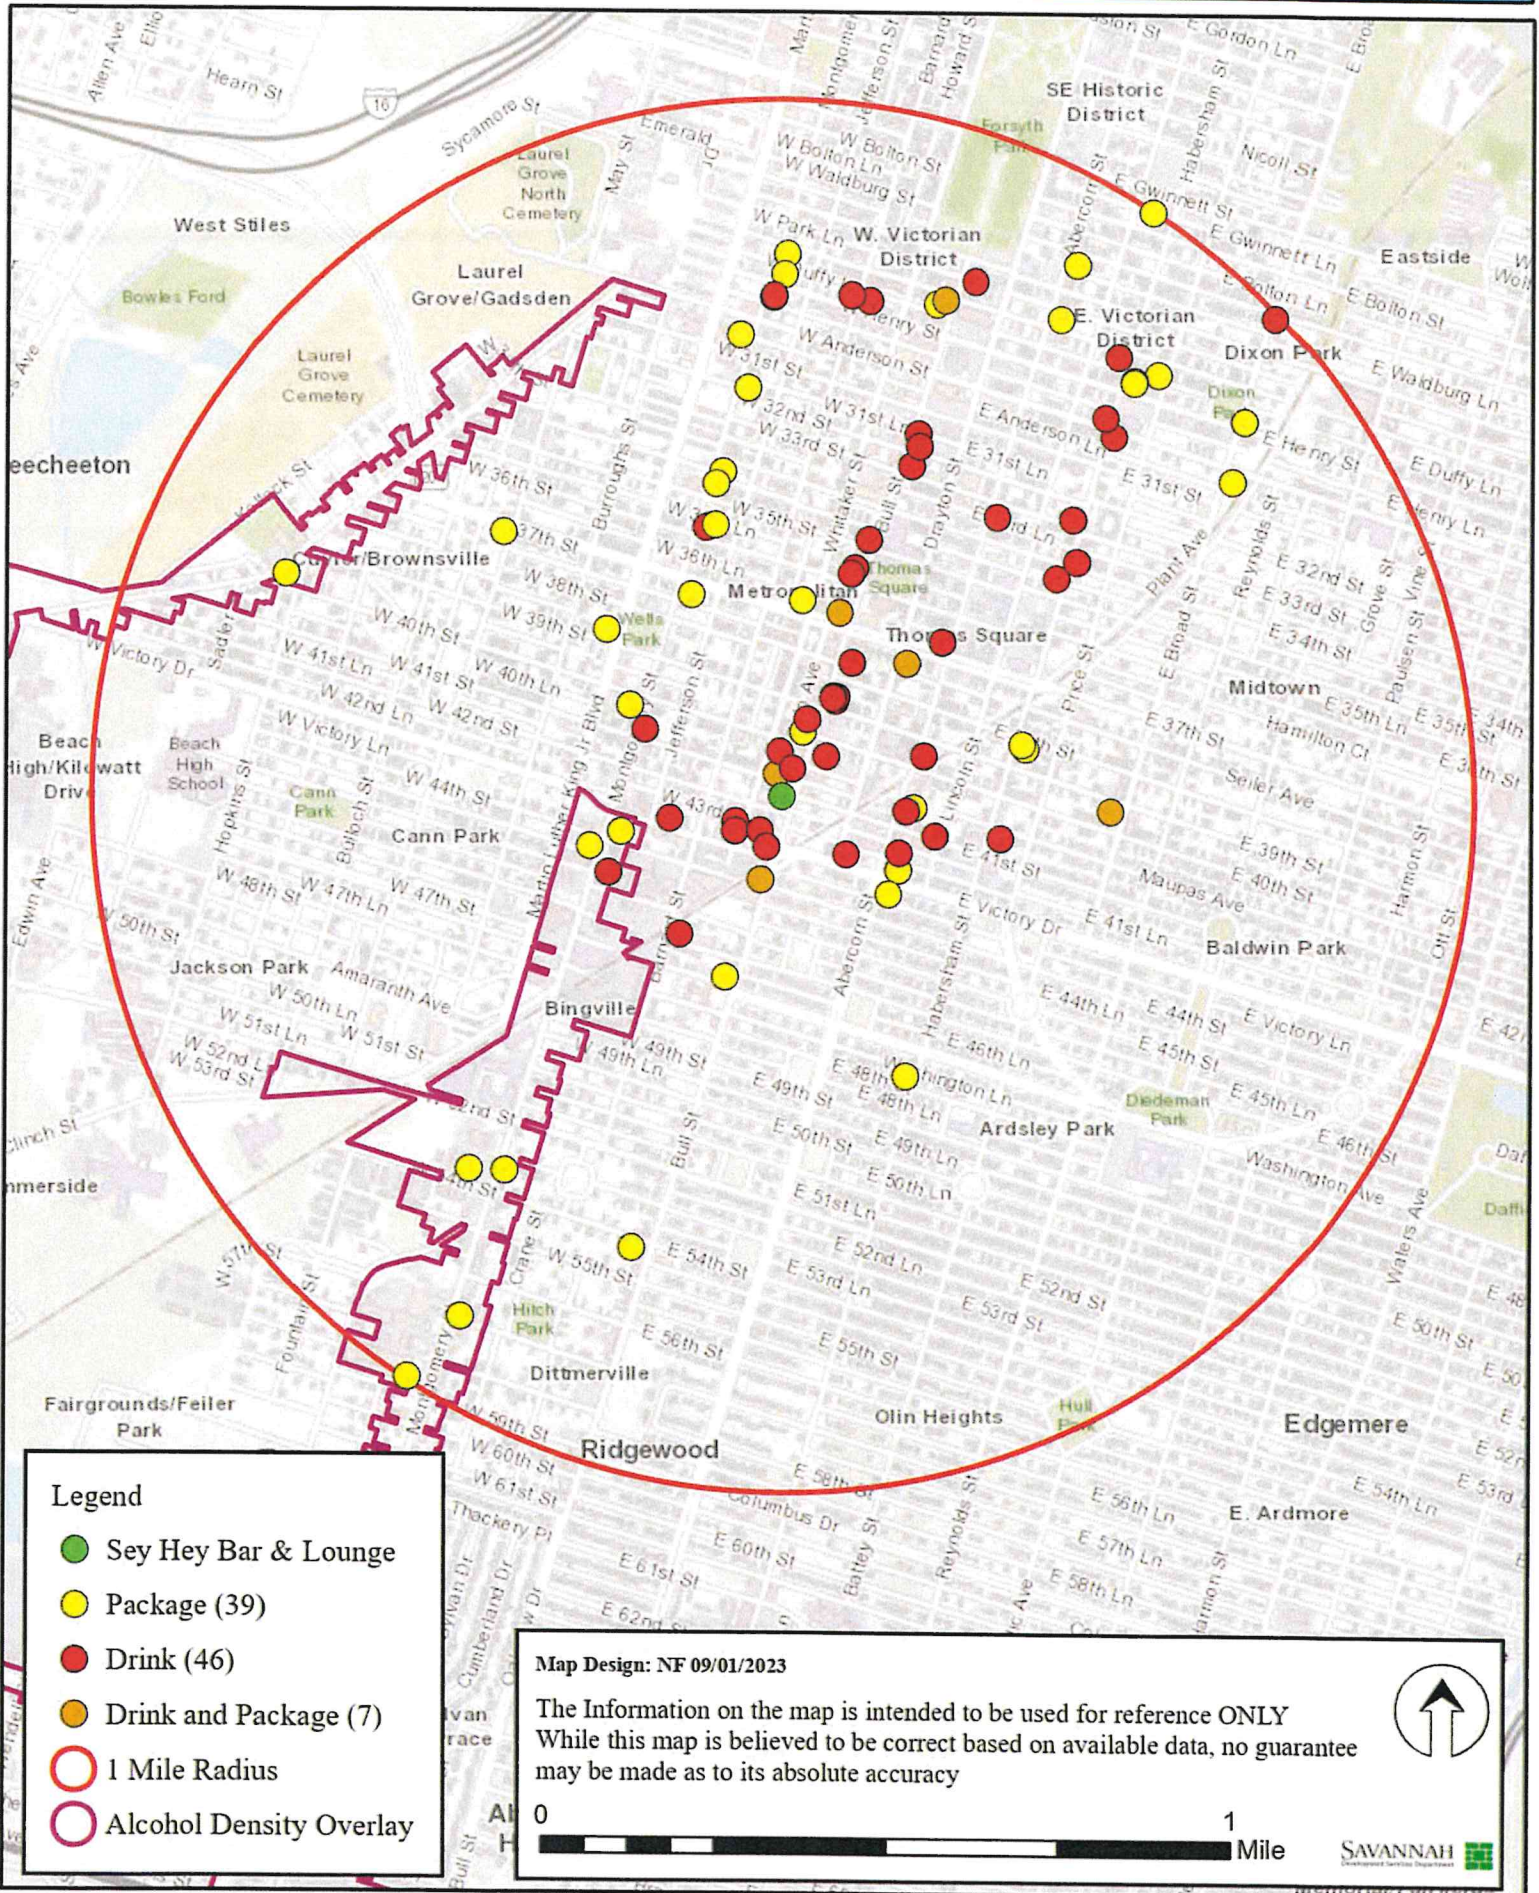

Sey Hey Bar & Lounge - 3700 Water Ave

Legend

- Sey Hey Bar & Lounge
- Package (39)
- Drink (46)
- Drink and Package (7)
- 1 Mile Radius
- Alcohol Density Overlay

Map Design: NF 09/01/2023

The Information on the map is intended to be used for reference ONLY
While this map is believed to be correct based on available data, no guarantee may be made as to its absolute accuracy