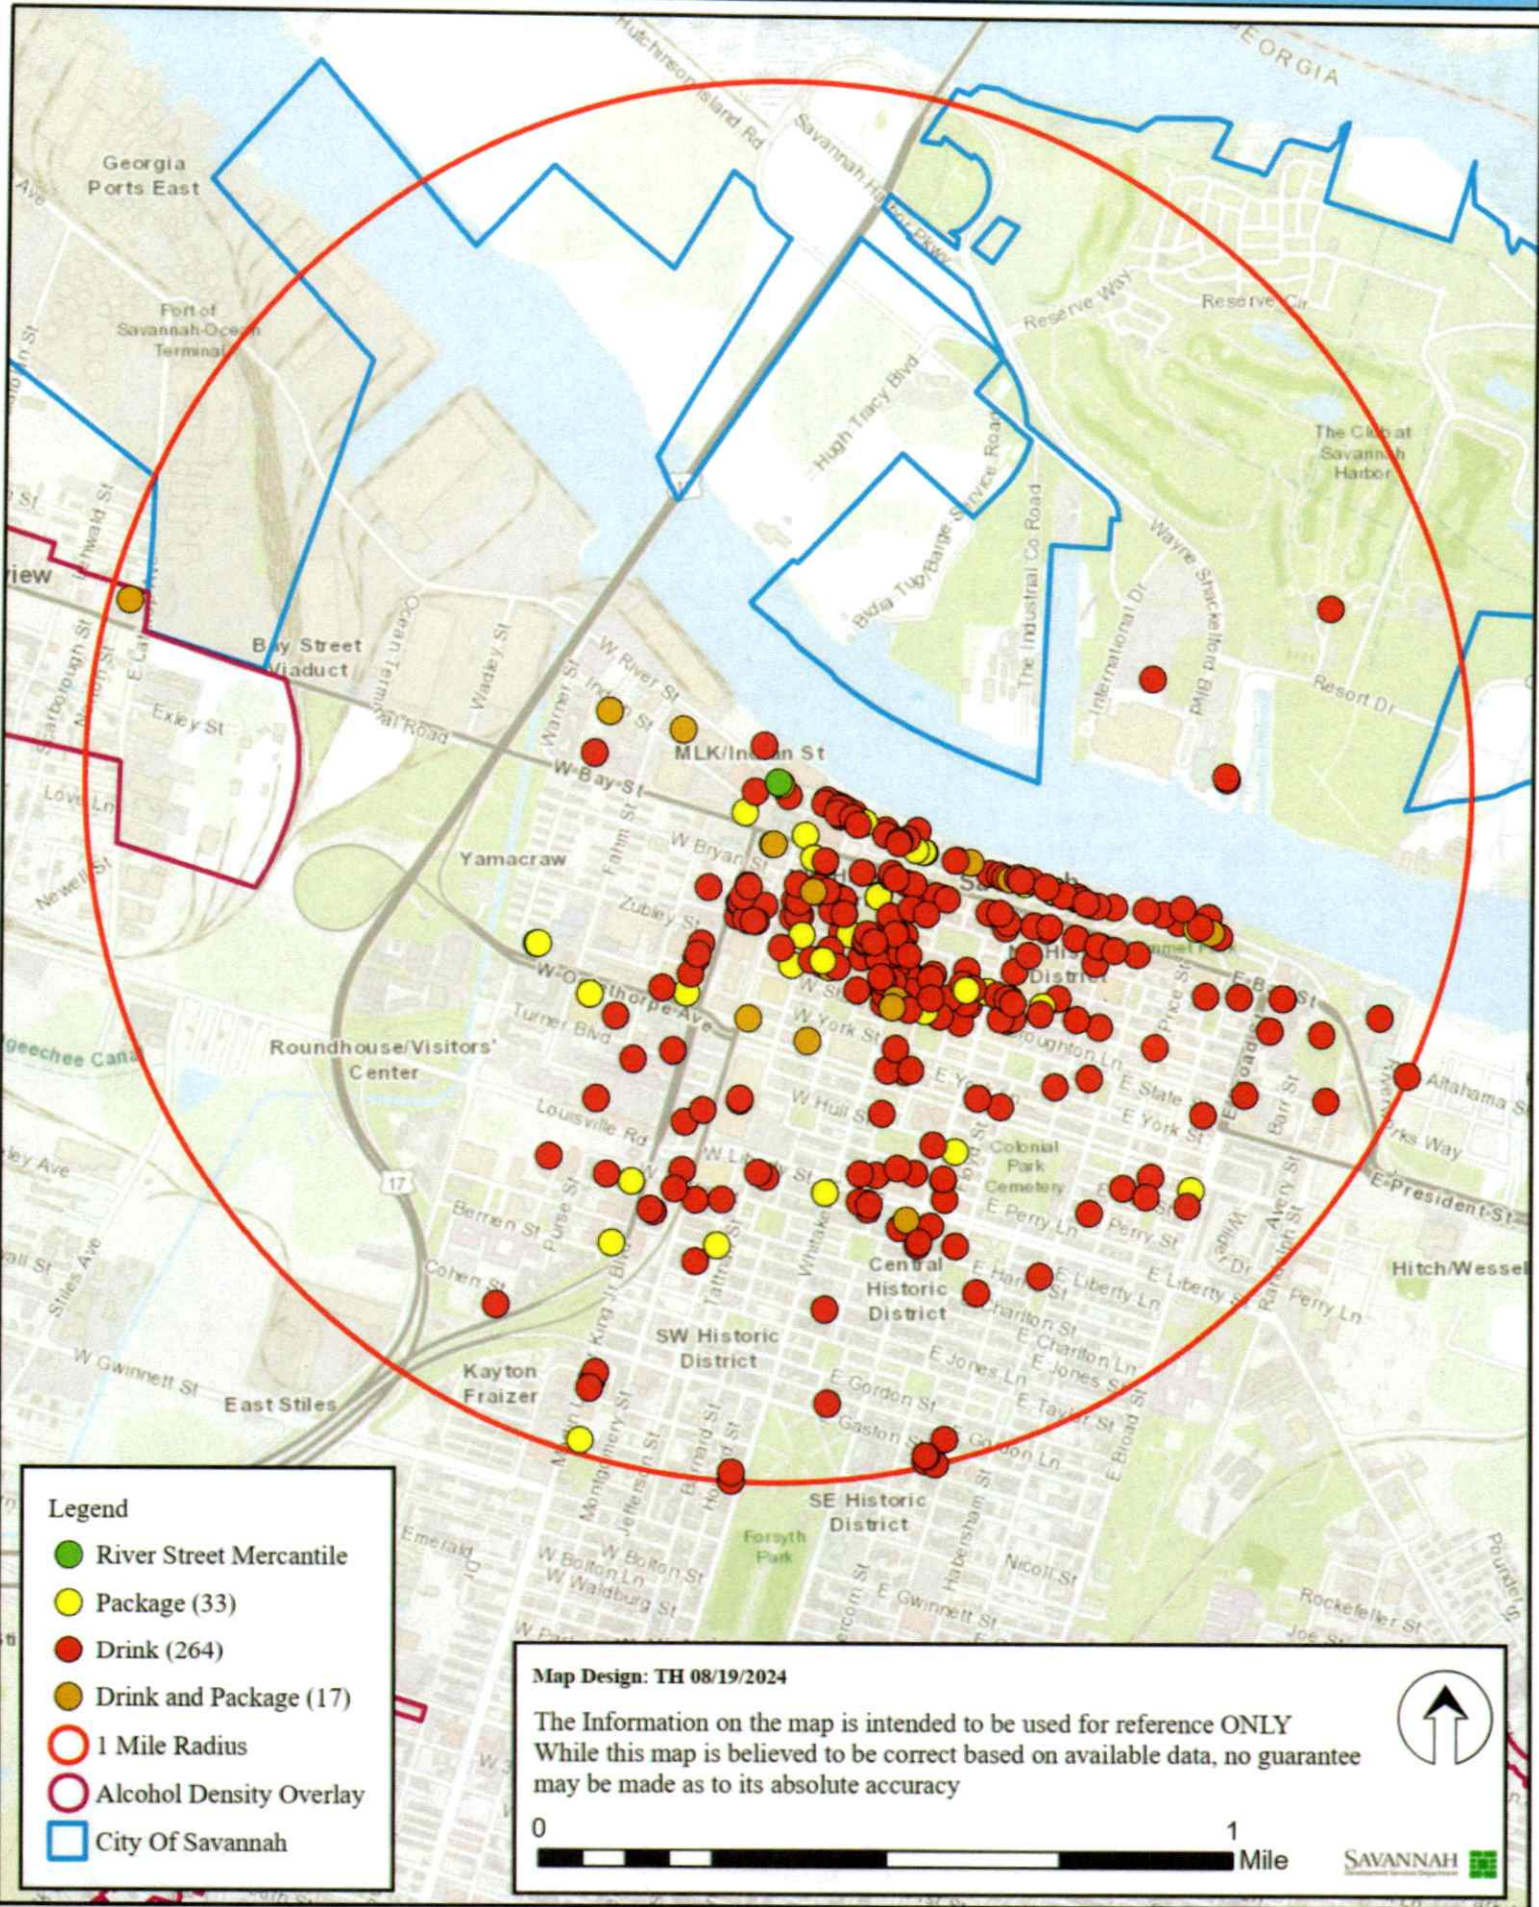

River Street Mercantile - 427 W River St

Legend

- River Street Mercantile
- Package (33)
- Drink (264)
- Drink and Package (17)
- 1 Mile Radius
- Alcohol Density Overlay
- City of Savannah

Map Design: TH 08/19/2024

The Information on the map is intended to be used for reference ONLY
While this map is believed to be correct based on available data, no guarantee
may be made as to its absolute accuracy