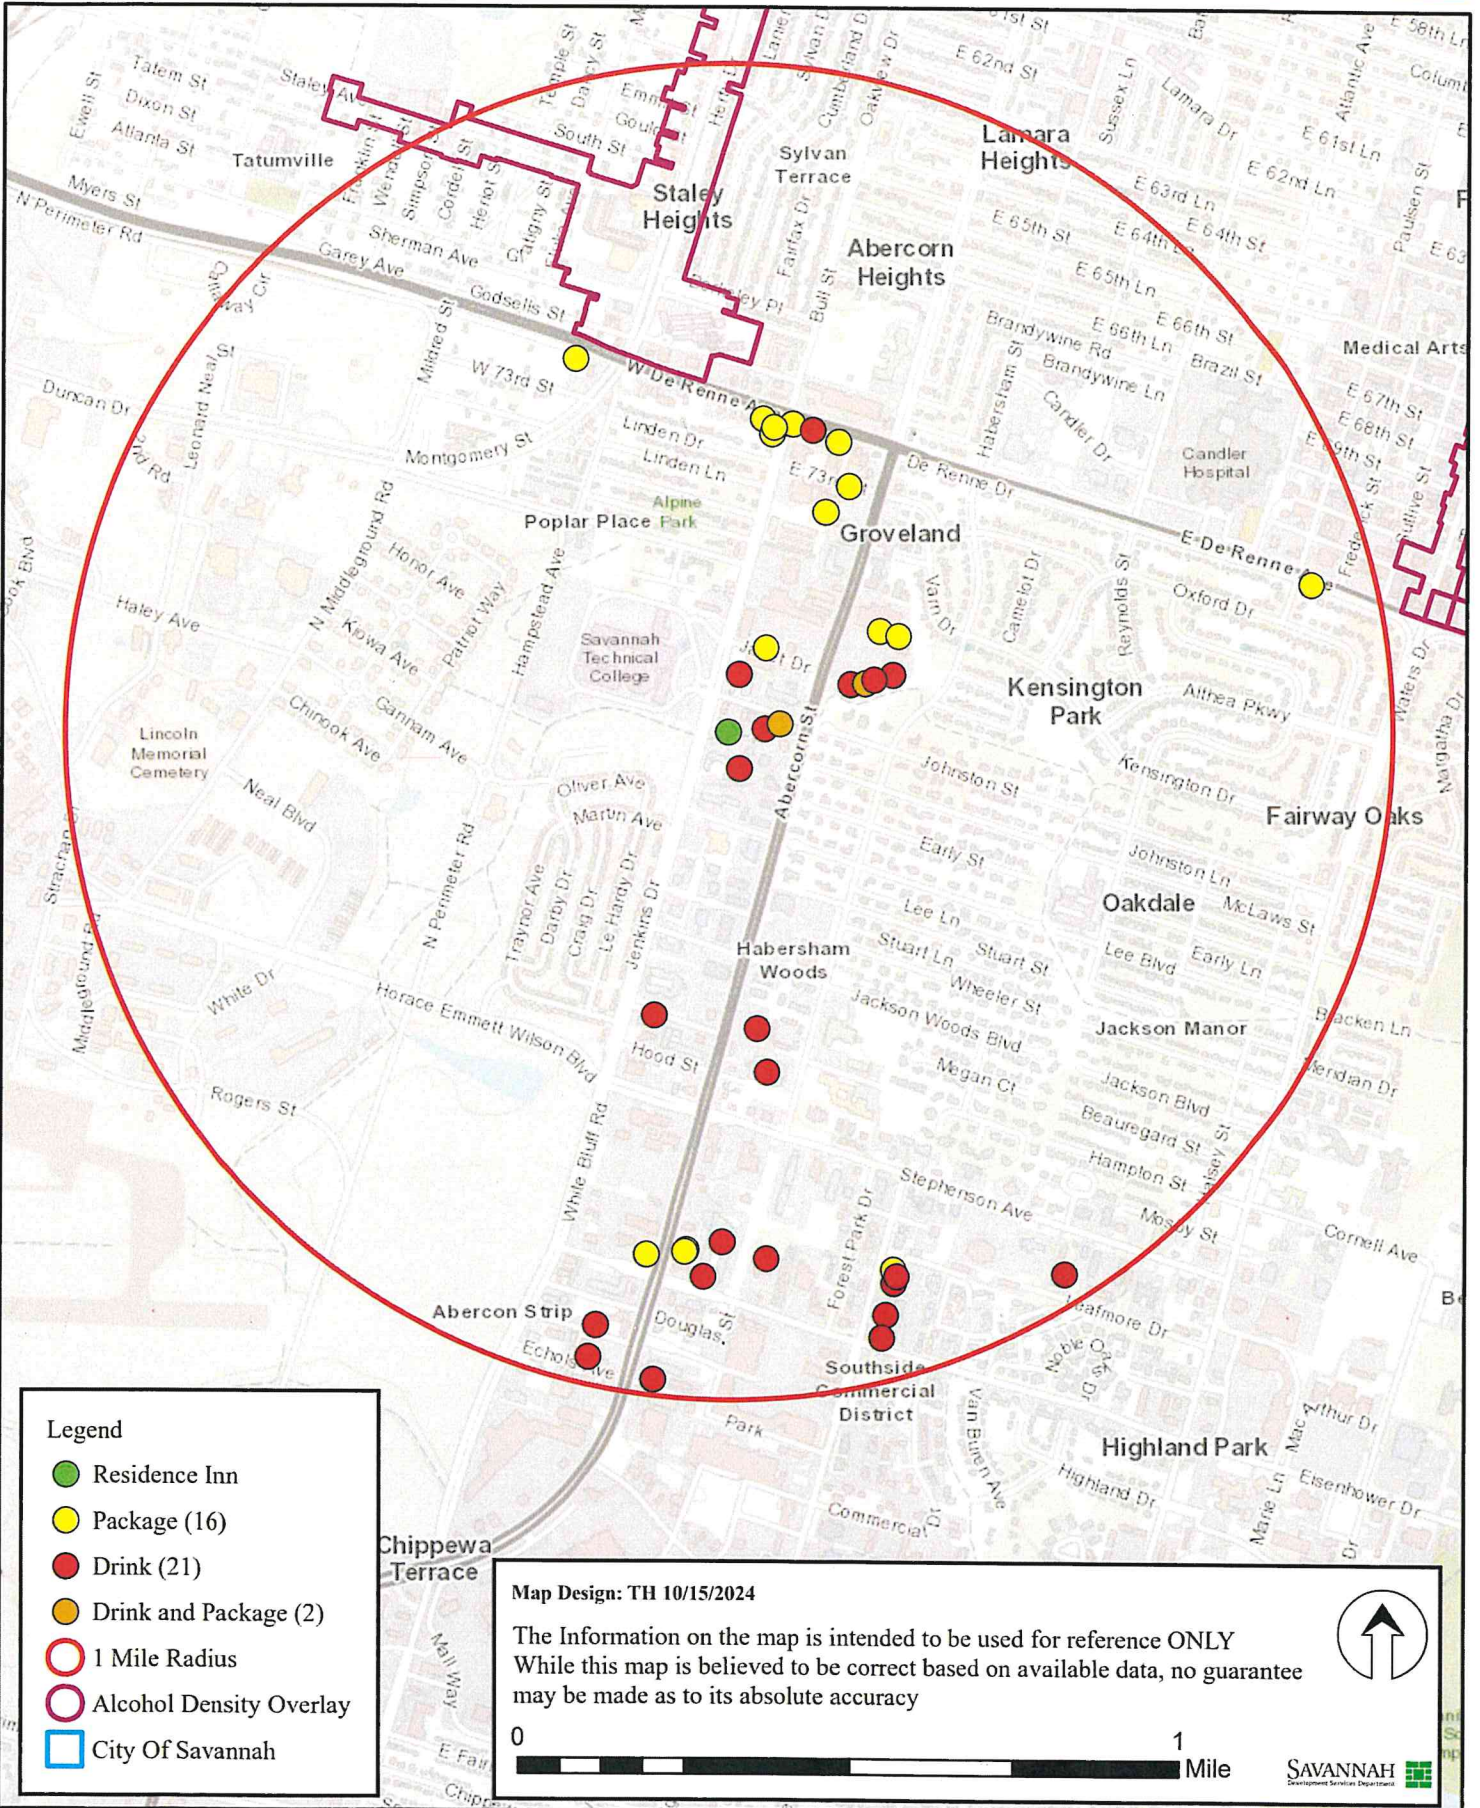

Residence Inn - 5710 White Bluff Rd

Legend

- Residence Inn
- Package (16)
- Drink (21)
- Drink and Package (2)
- 1 Mile Radius
- Alcohol Density Overlay
- City Of Savannah

Map Design: TH 10/15/2024

The Information on the map is intended to be used for reference ONLY
 While this map is believed to be correct based on available data, no guarantee
 may be made as to its absolute accuracy