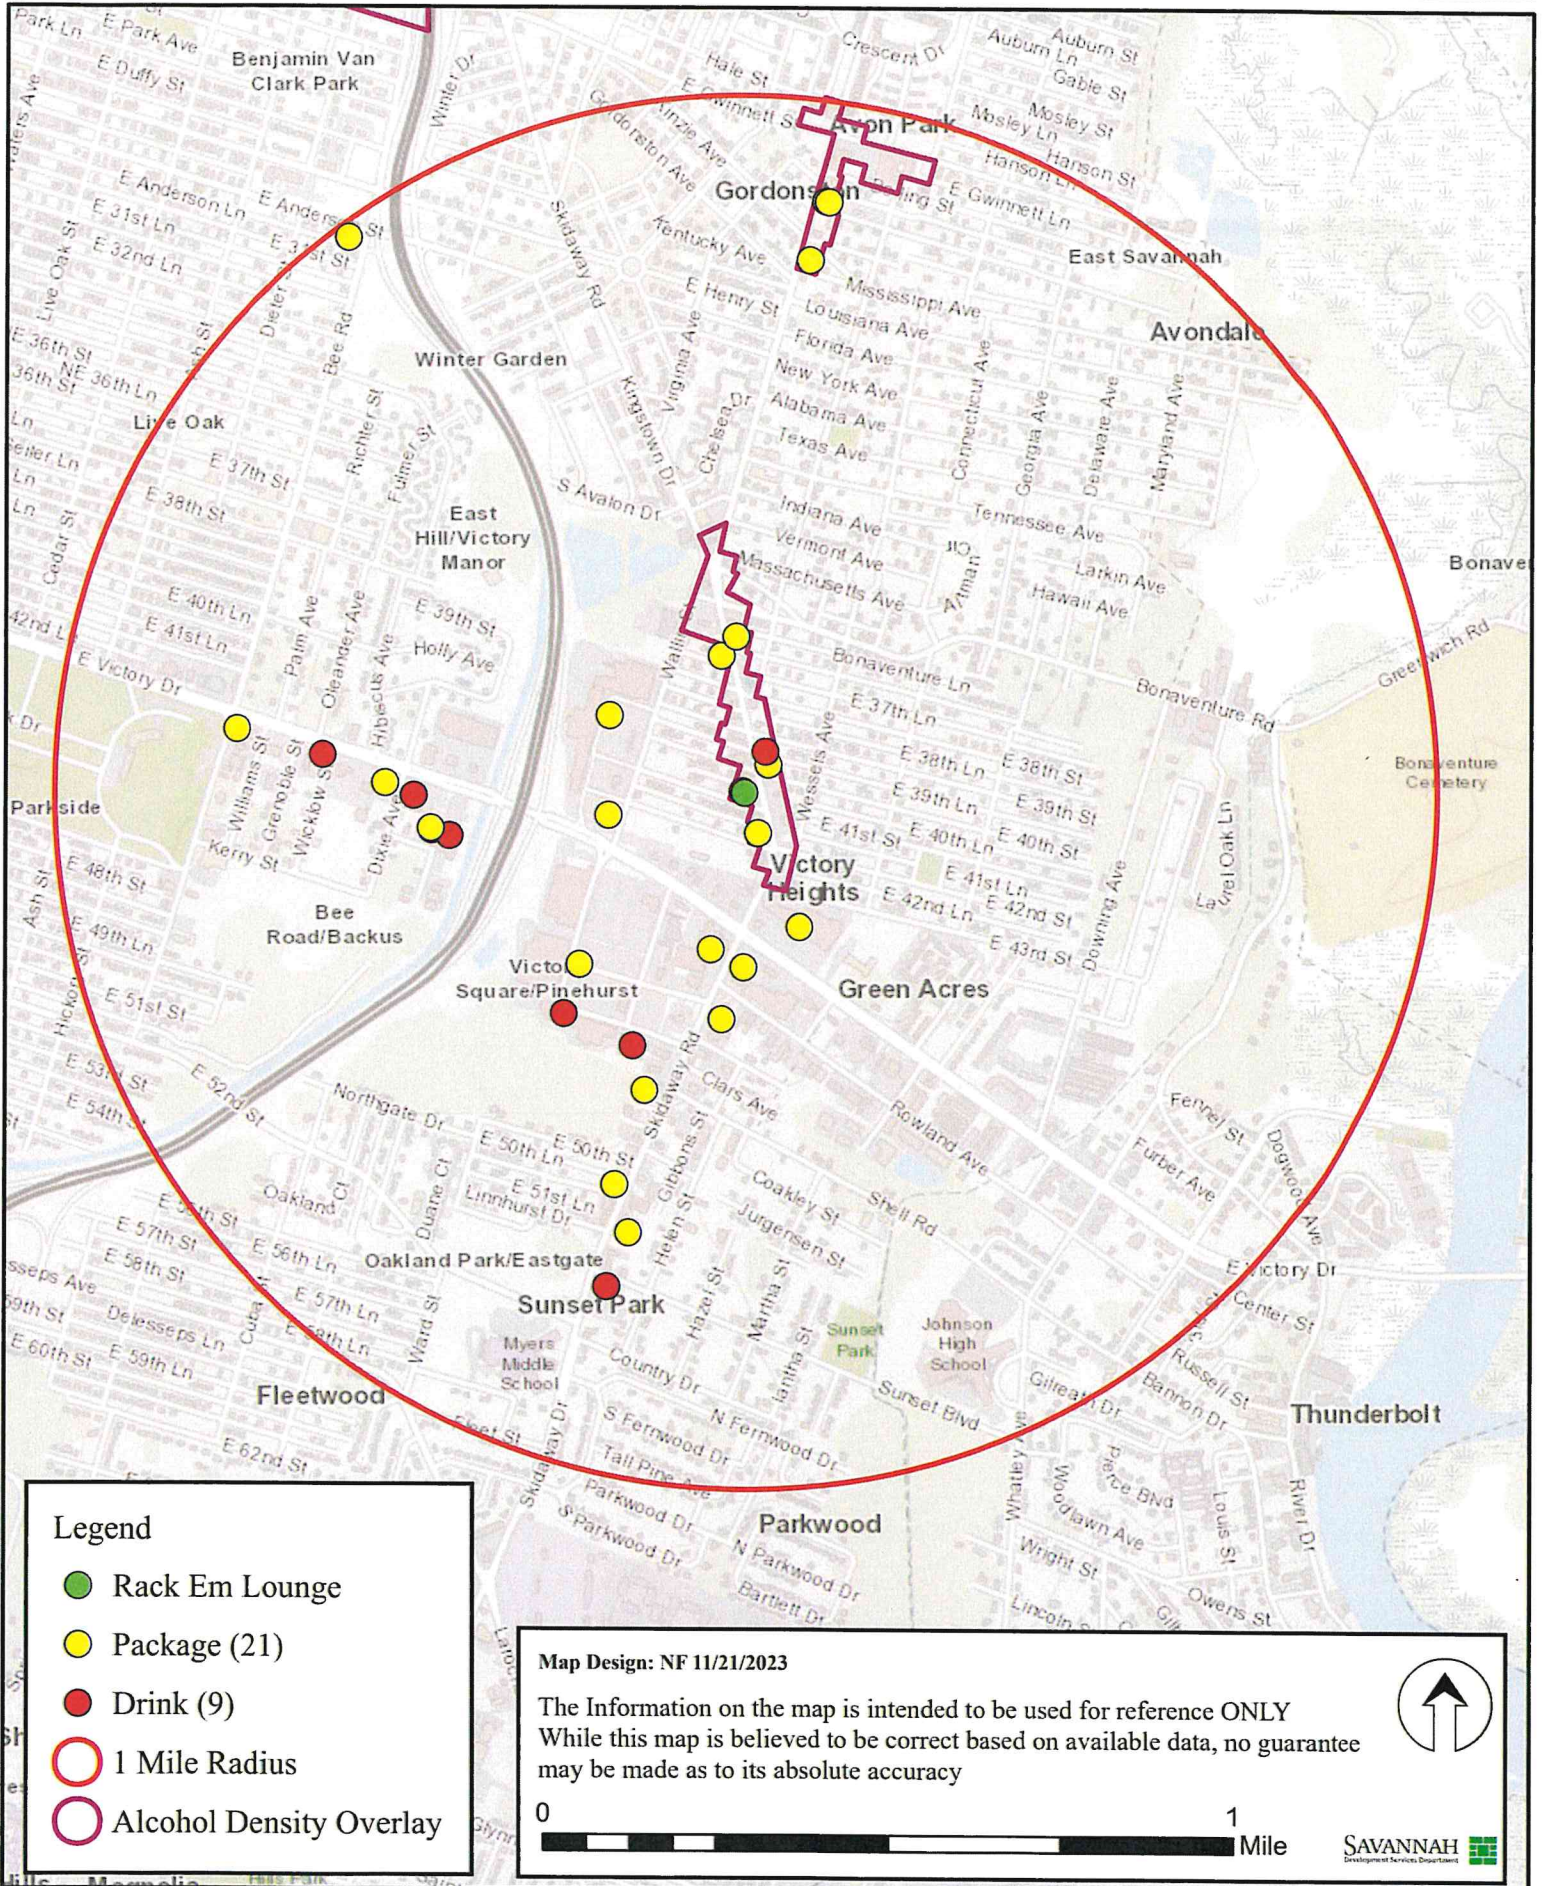

# Rack Em Lounge- 2411 Skidaway Rd

## Legend

- Rack Em Lounge
- Package (21)
- Drink (9)
- 1 Mile Radius
- Alcohol Density Overlay

Map Design: NF 11/21/2023

The Information on the map is intended to be used for reference ONLY  
 While this map is believed to be correct based on available data, no guarantee  
 may be made as to its absolute accuracy