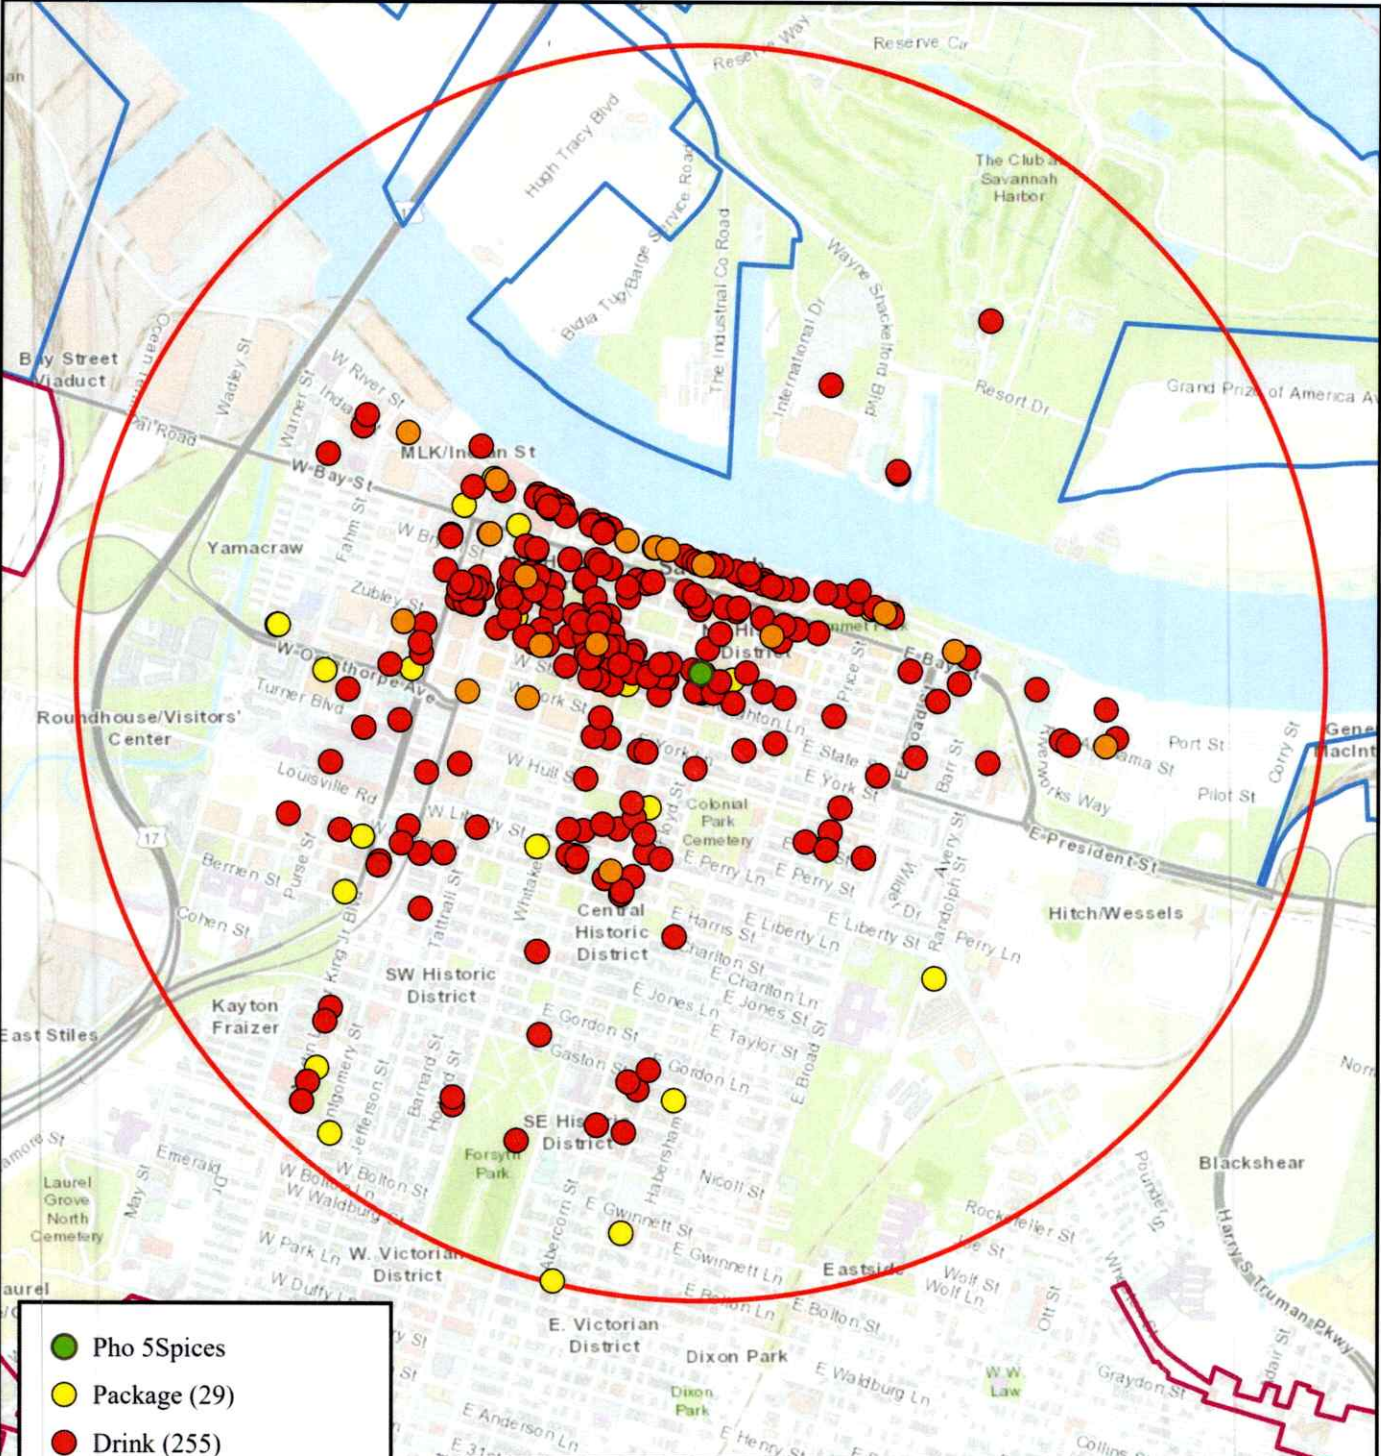

Pho 5Spices - 114 E Broughton St

- Pho 5Spices
- Package (29)
- Drink (255)
- Drink and Package (18)
- 1 Mile Radius
- Alcohol Density Overlay
- City of Savannah

Map Design: Tyler Hilyer 5/21/2026

The Information on the map is intended to be used for reference ONLY
 While this map is believed to be correct based on available data, no guarantee
 may be made as to its absolute accuracy