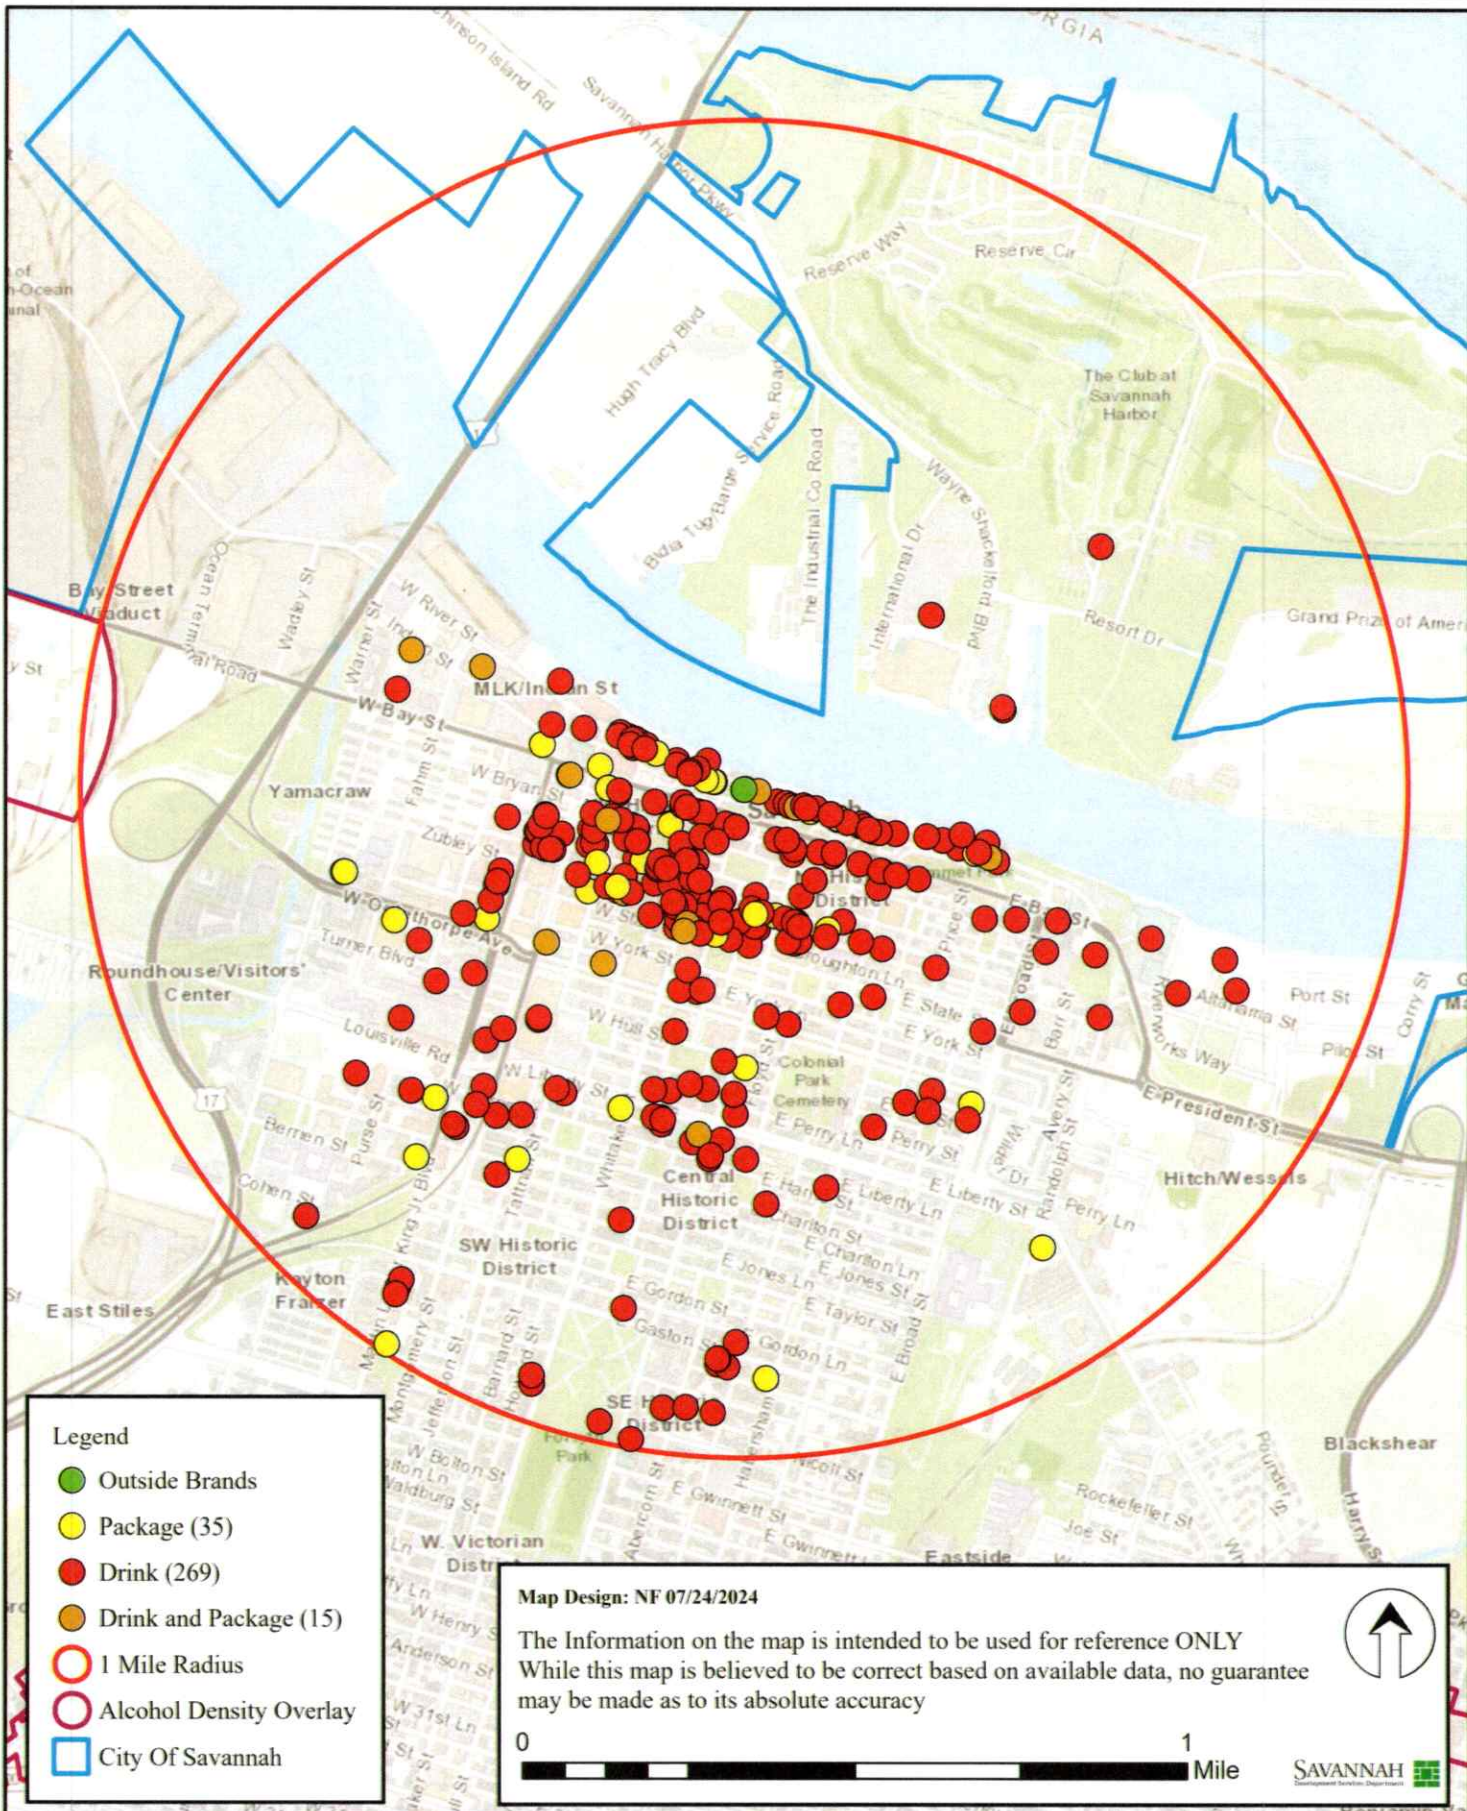

Outside Brands - 2 W Bay St.

Legend

- Outside Brands
- Package (35)
- Drink (269)
- Drink and Package (15)
- 1 Mile Radius
- Alcohol Density Overlay
- City Of Savannah

Map Design: NF 07/24/2024

The Information on the map is intended to be used for reference ONLY
 While this map is believed to be correct based on available data, no guarantee
 may be made as to its absolute accuracy