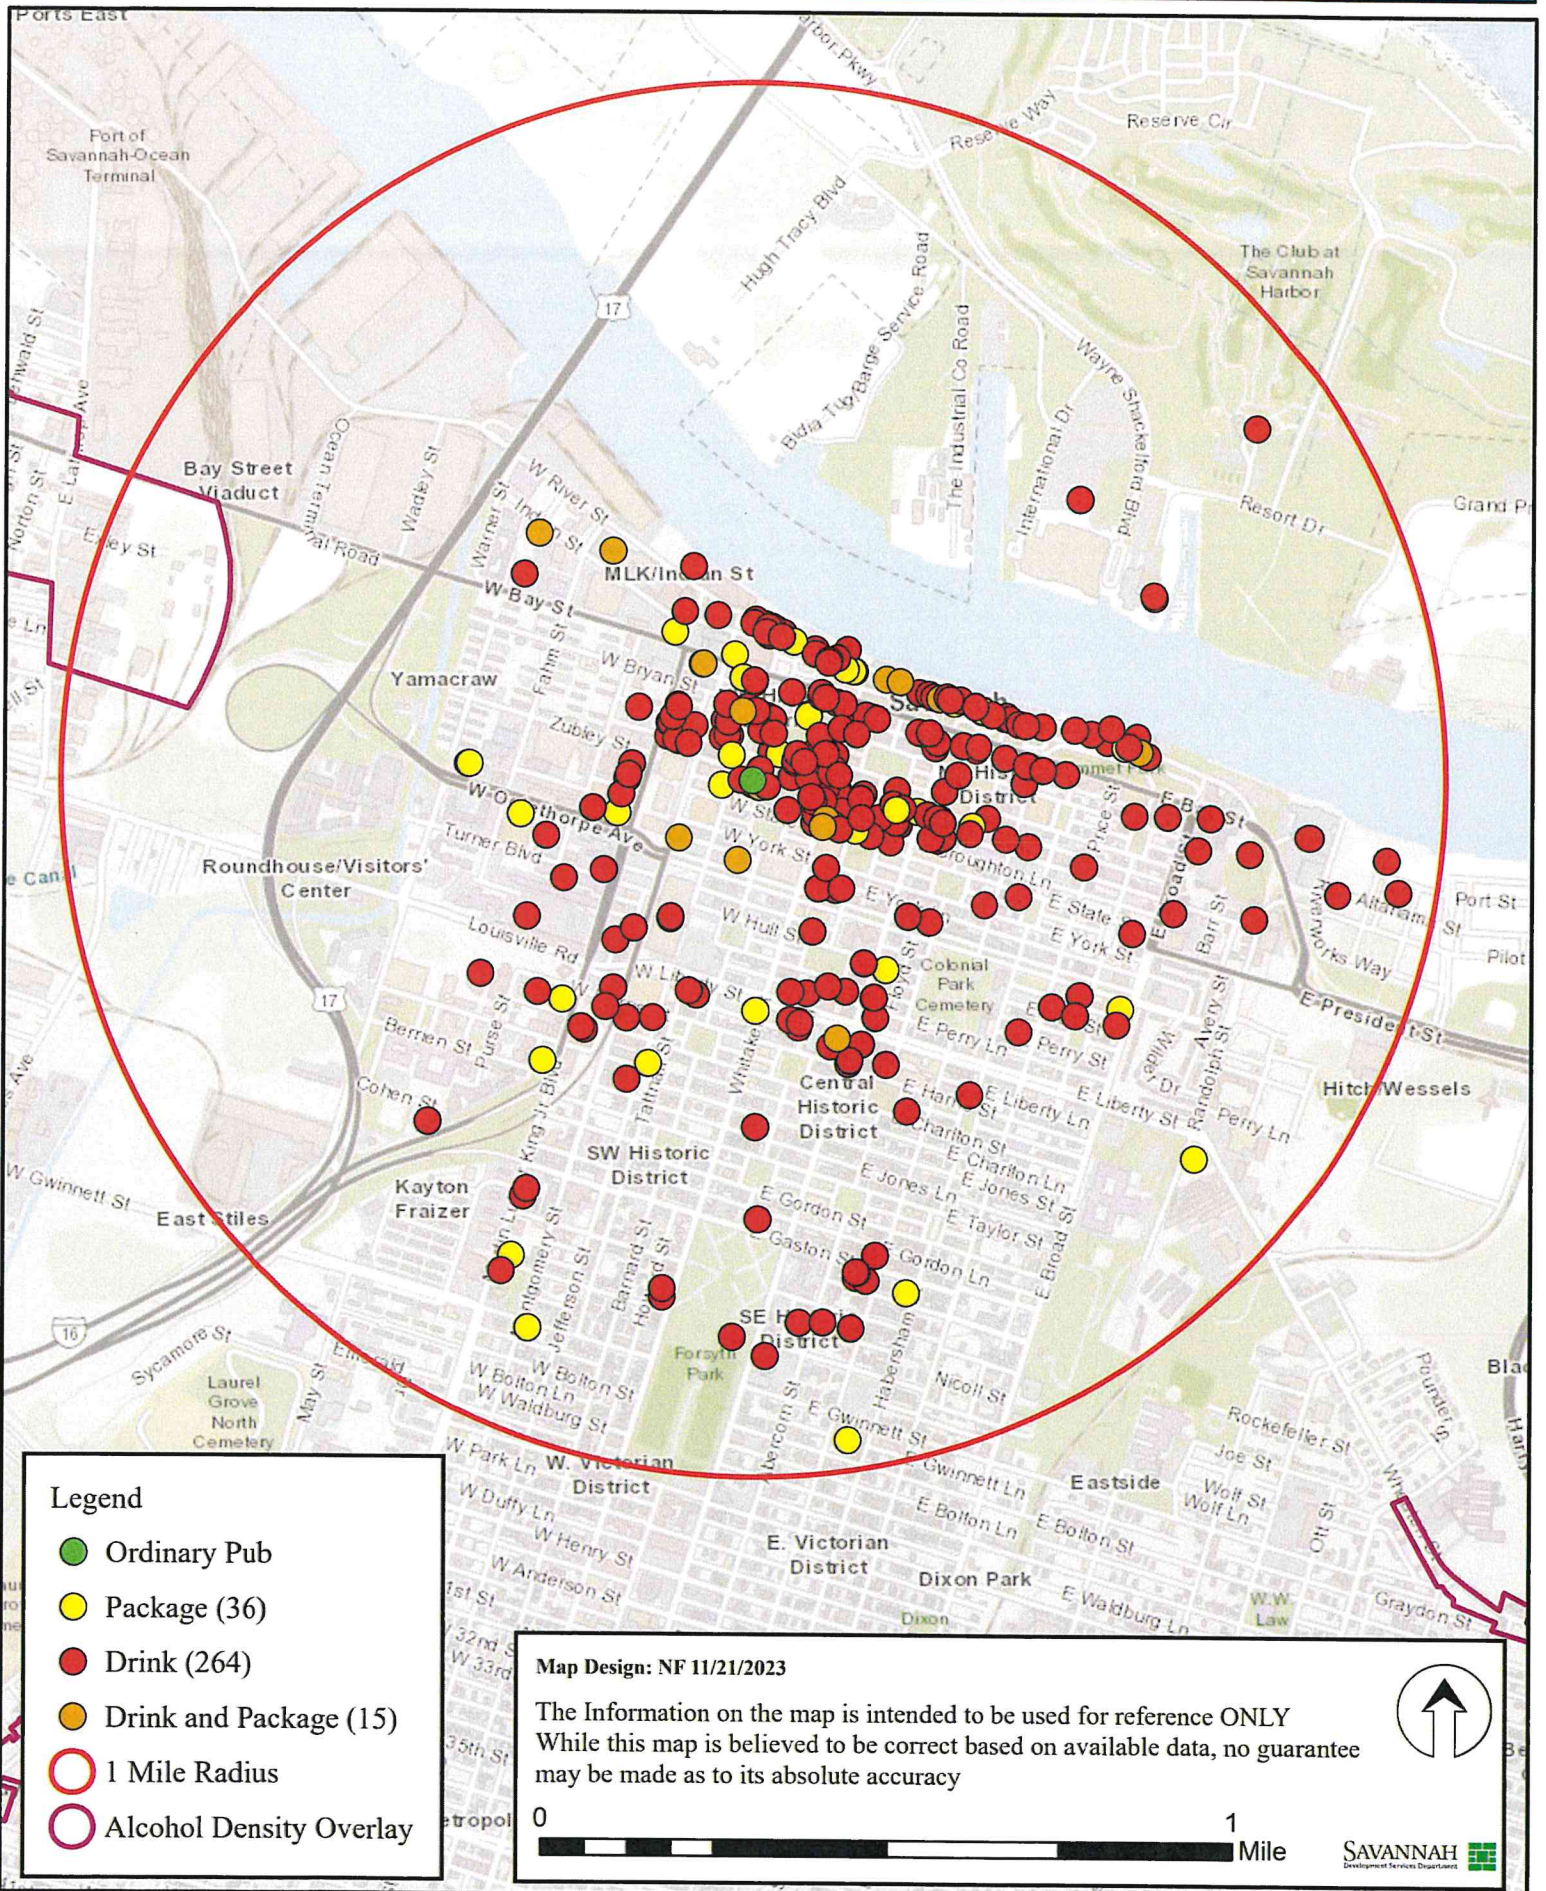

Ordinary Pub - 217 1/2 W Broughton St

Legend

- Ordinary Pub
- Package (36)
- Drink (264)
- Drink and Package (15)
- 1 Mile Radius
- Alcohol Density Overlay

Map Design: NF 11/21/2023

The Information on the map is intended to be used for reference ONLY
 While this map is believed to be correct based on available data, no guarantee
 may be made as to its absolute accuracy