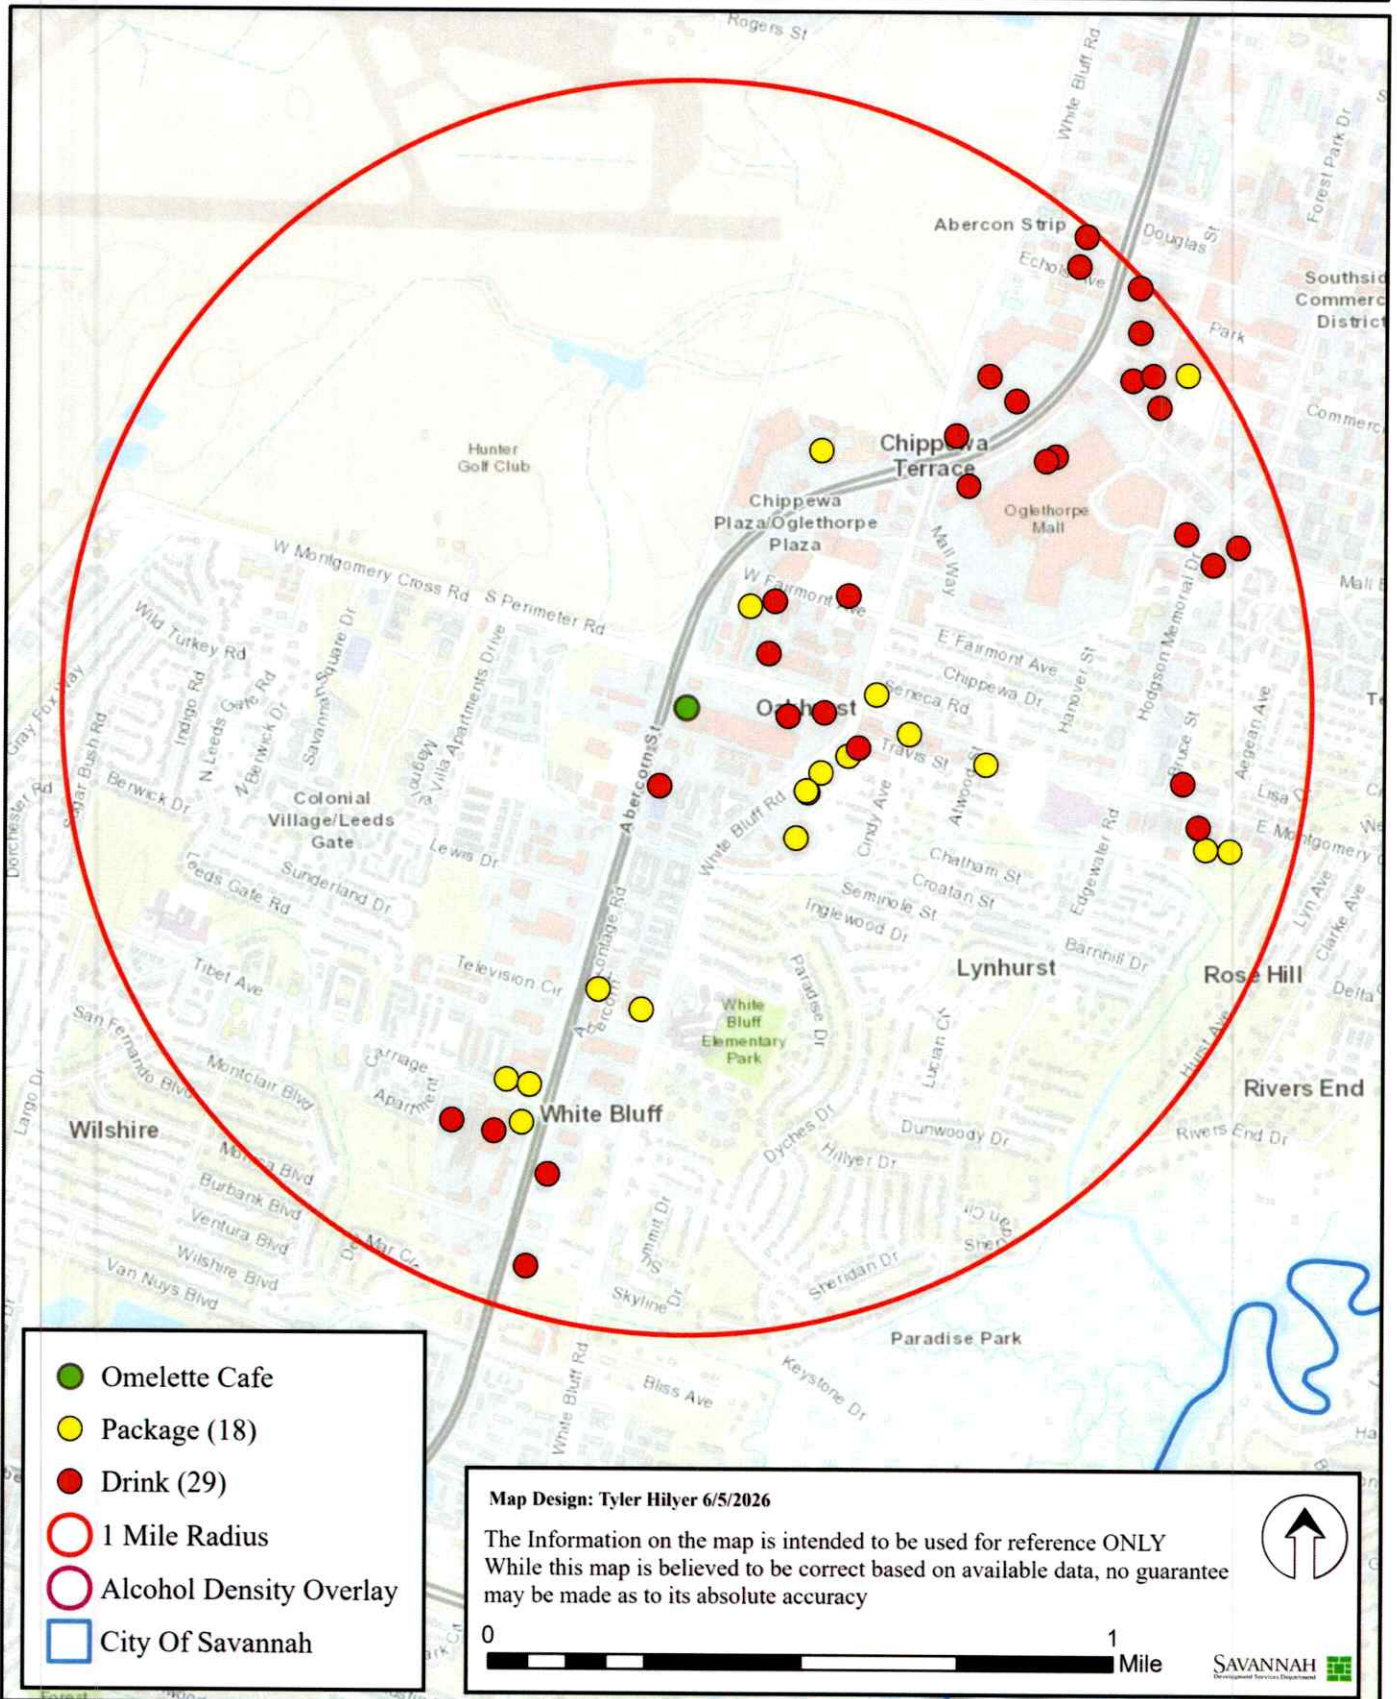

# Omelette Cafe- 49 W Montgomery Cross Rd

- Omelette Cafe
- Package (18)
- Drink (29)
- 1 Mile Radius
- Alcohol Density Overlay
- City Of Savannah

**Map Design: Tyler Hilyer 6/5/2026**

The Information on the map is intended to be used for reference ONLY  
 While this map is believed to be correct based on available data, no guarantee may be made as to its absolute accuracy

0  1 Mile