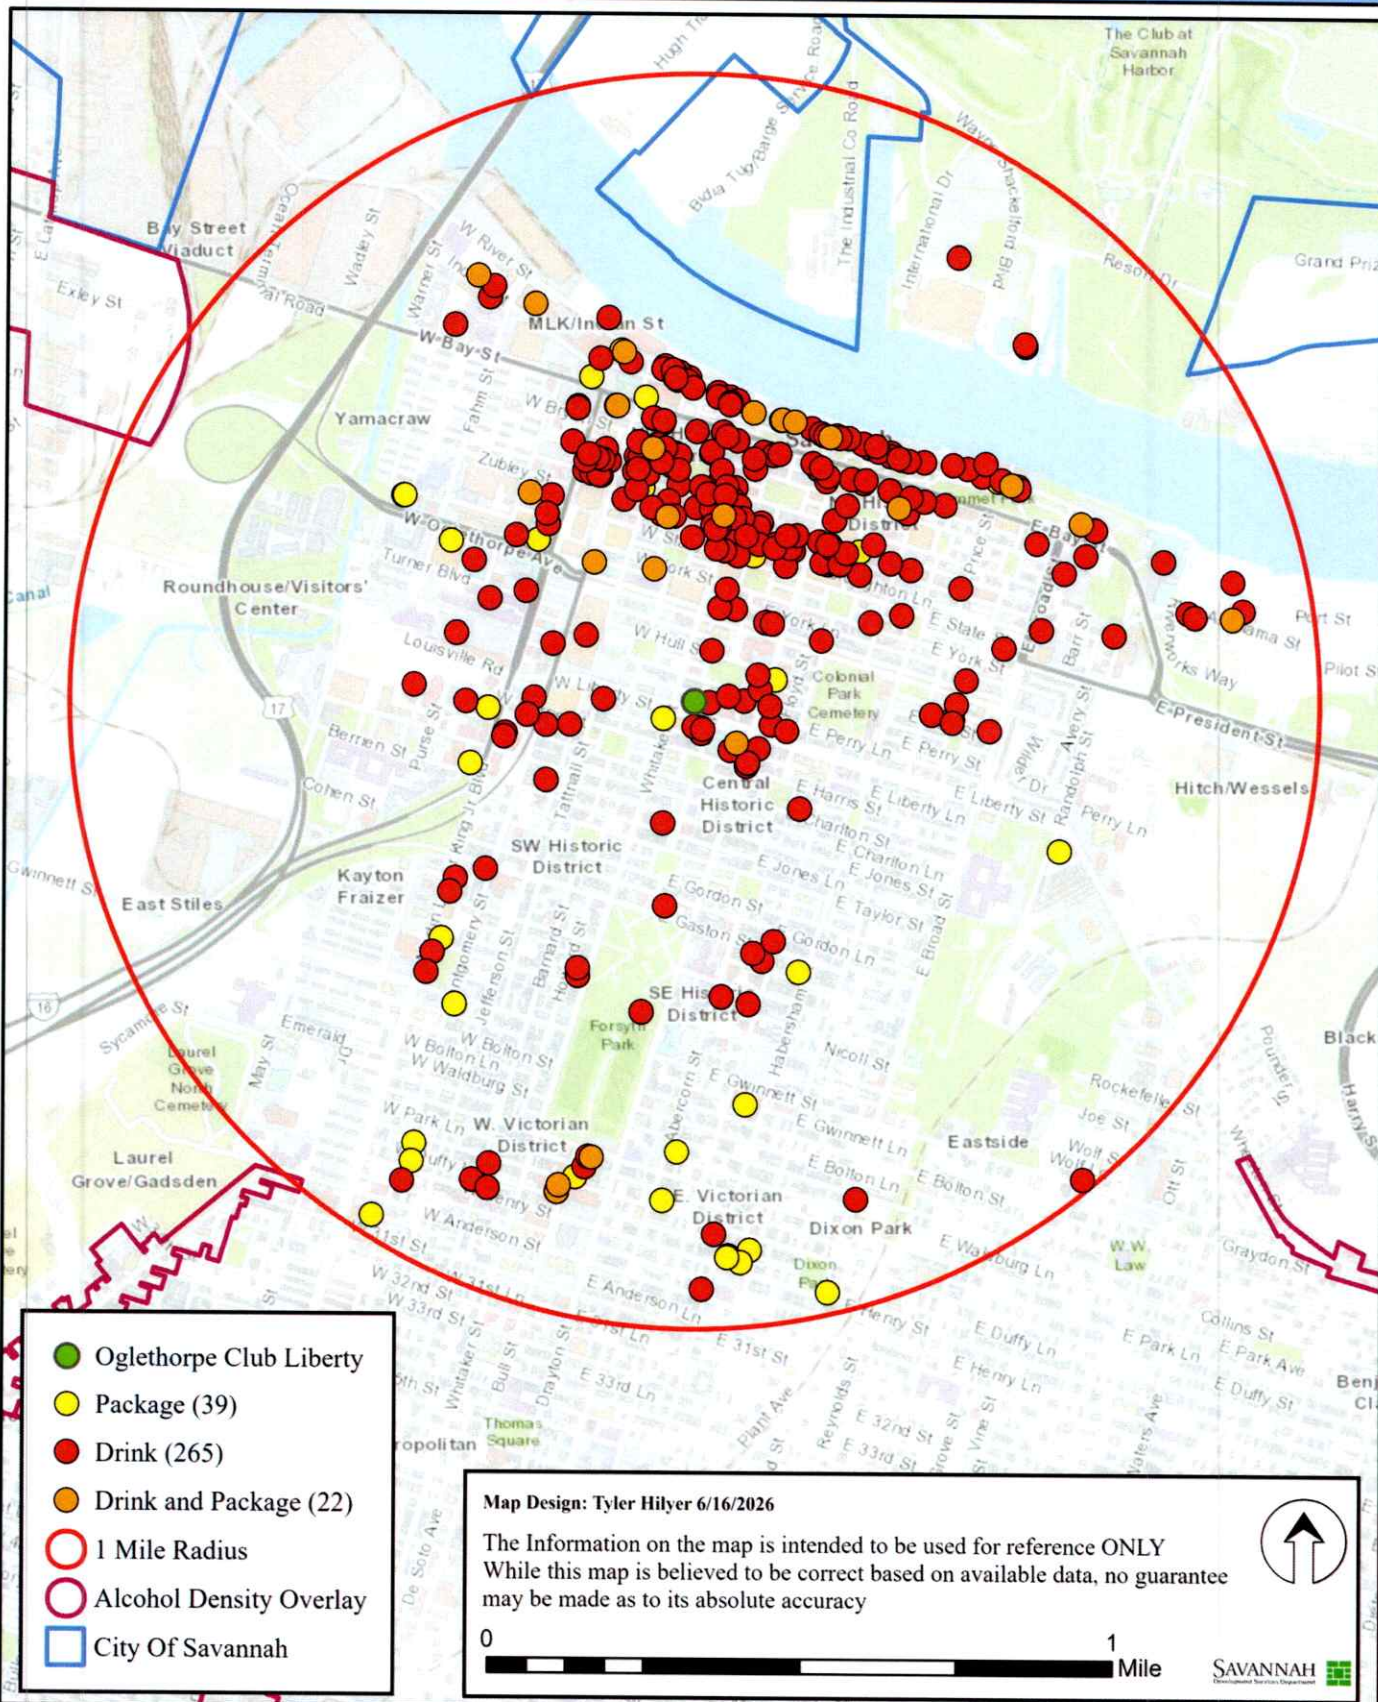

Oglethorpe Club Liberty - 12 W Liberty St

- Oglethorpe Club Liberty
- Package (39)
- Drink (265)
- Drink and Package (22)
- 1 Mile Radius
- Alcohol Density Overlay
- City Of Savannah

Map Design: Tyler Hilyer 6/16/2026

The Information on the map is intended to be used for reference ONLY
 While this map is believed to be correct based on available data, no guarantee
 may be made as to its absolute accuracy