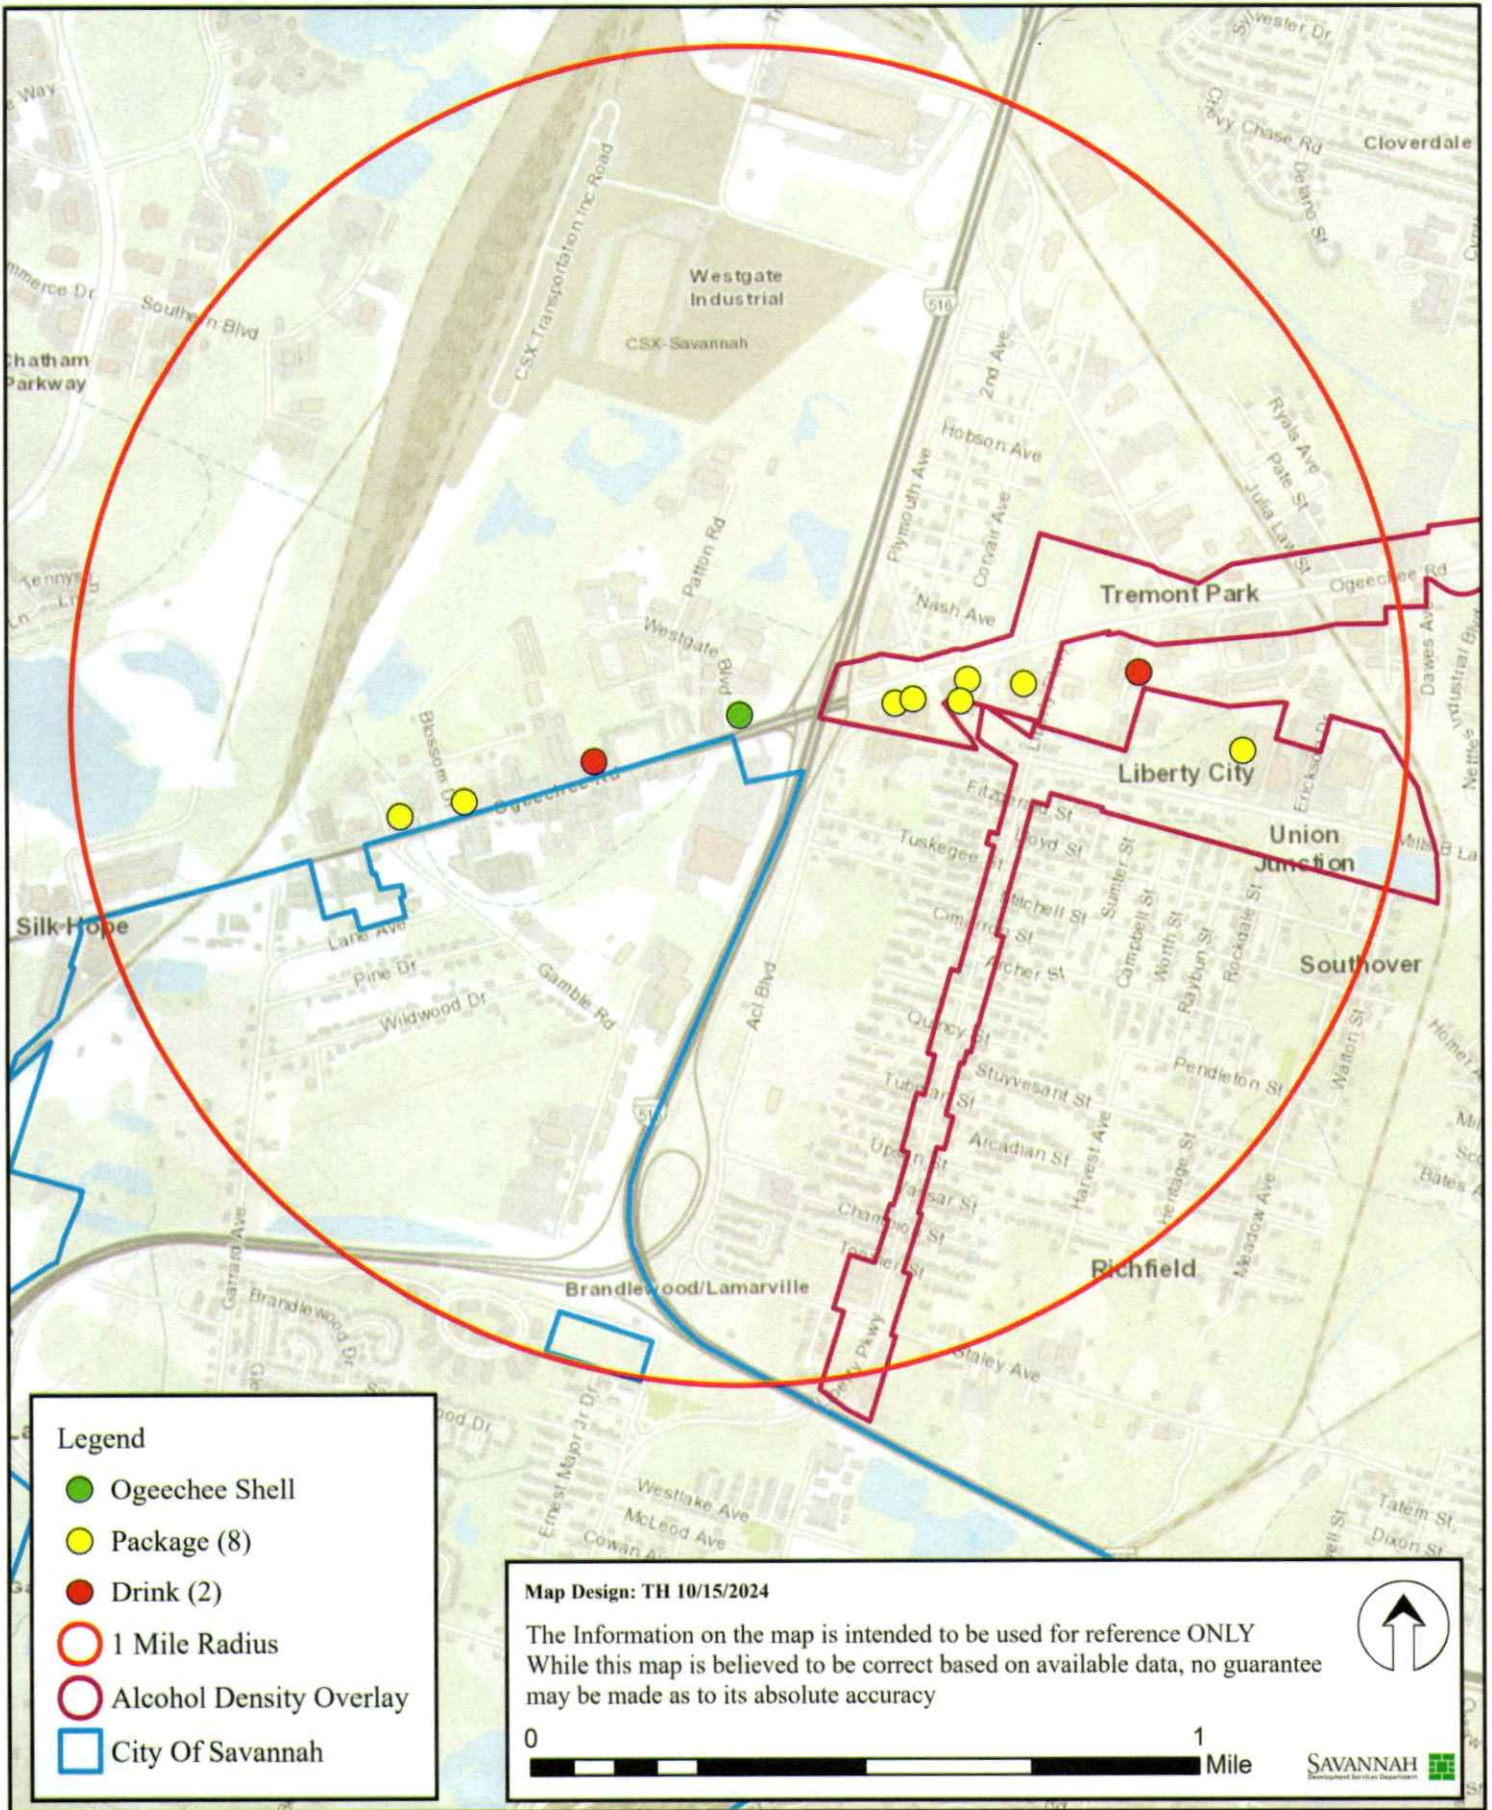

Ogeechee Shell - 3618 Ogeechee Rd

Legend

- Ogeechee Shell
- Package (8)
- Drink (2)
- 1 Mile Radius
- Alcohol Density Overlay
- City Of Savannah

Map Design: TH 10/15/2024

The Information on the map is intended to be used for reference ONLY
While this map is believed to be correct based on available data, no guarantee
may be made as to its absolute accuracy