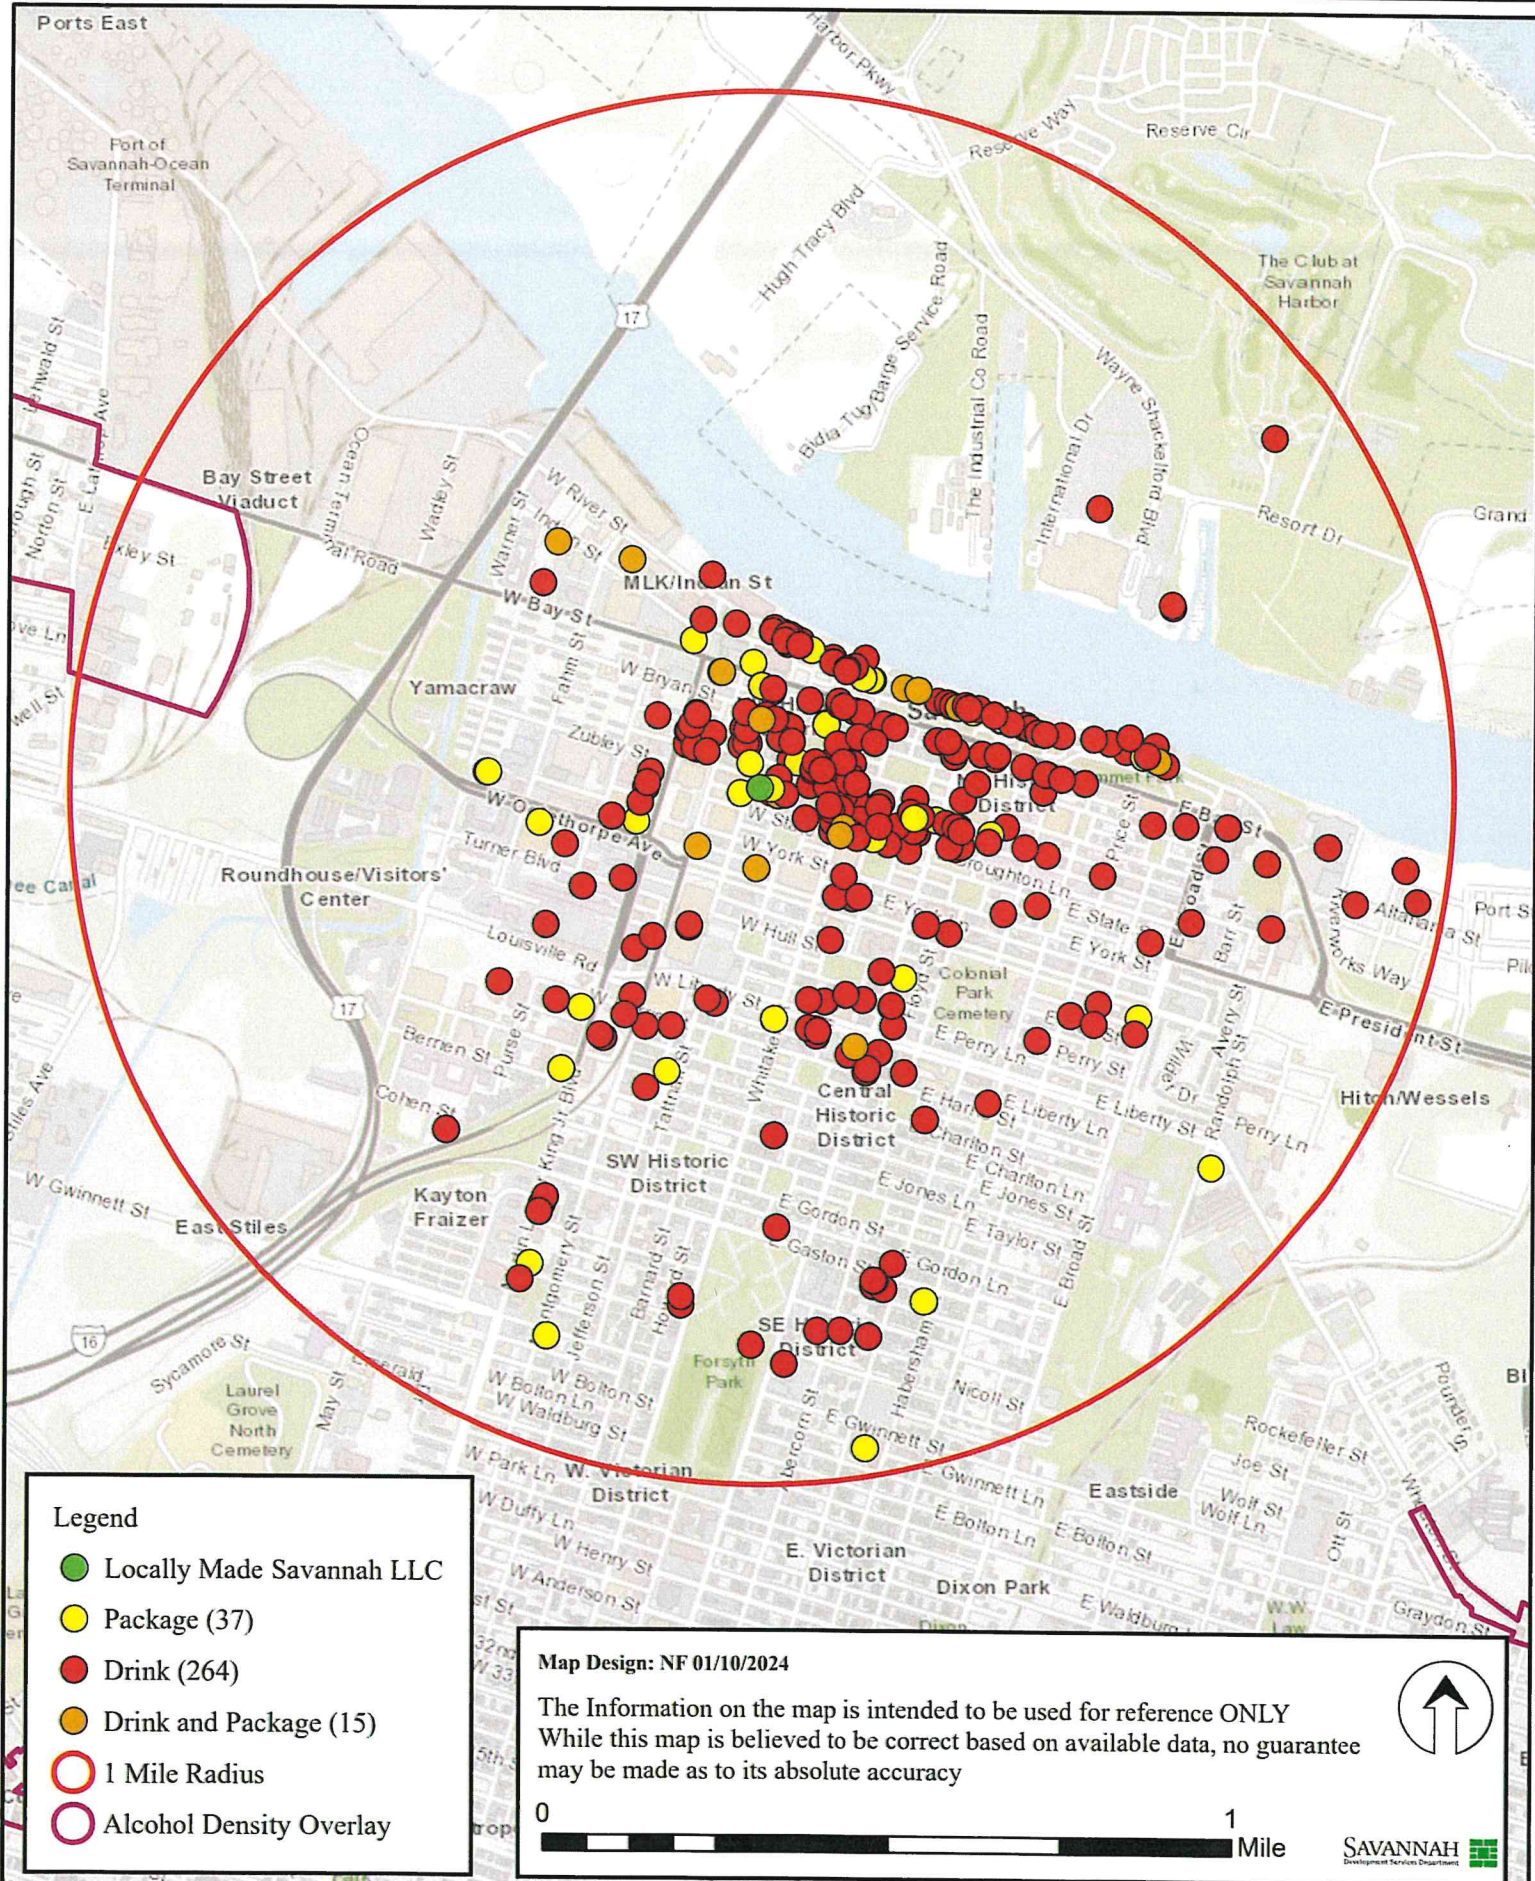

# Locally Made Savannah LLC - 223 W Broughton St

## Legend

- Locally Made Savannah LLC
- Package (37)
- Drink (264)
- Drink and Package (15)
- 1 Mile Radius
- Alcohol Density Overlay

Map Design: NF 01/10/2024

The Information on the map is intended to be used for reference ONLY  
 While this map is believed to be correct based on available data, no guarantee  
 may be made as to its absolute accuracy