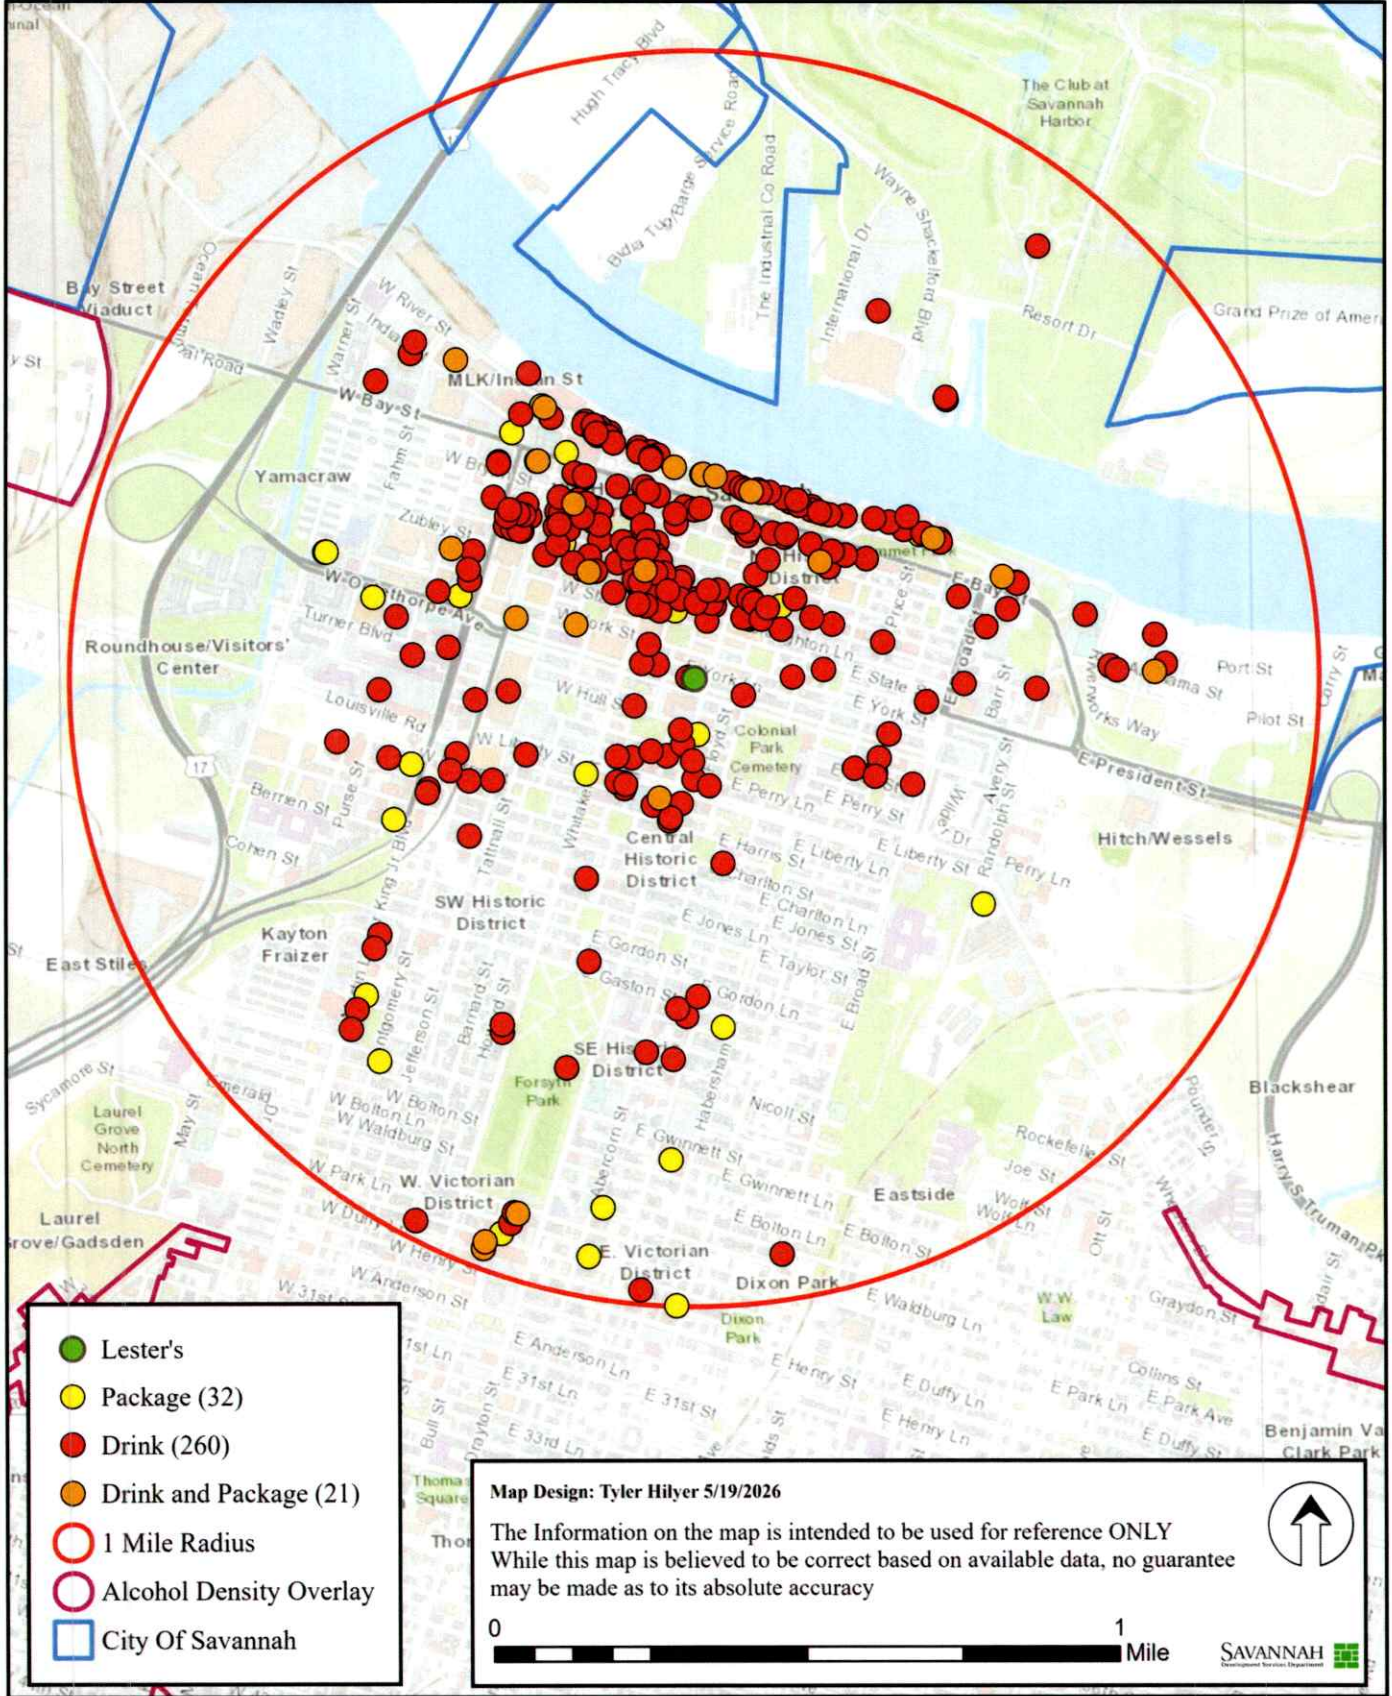

Lester's - 18 E Oglethorpe Ave

- Lester's
- Package (32)
- Drink (260)
- Drink and Package (21)
- 1 Mile Radius
- Alcohol Density Overlay
- City Of Savannah

Map Design: Tyler Hilyer 5/19/2026

The Information on the map is intended to be used for reference ONLY
 While this map is believed to be correct based on available data, no guarantee
 may be made as to its absolute accuracy