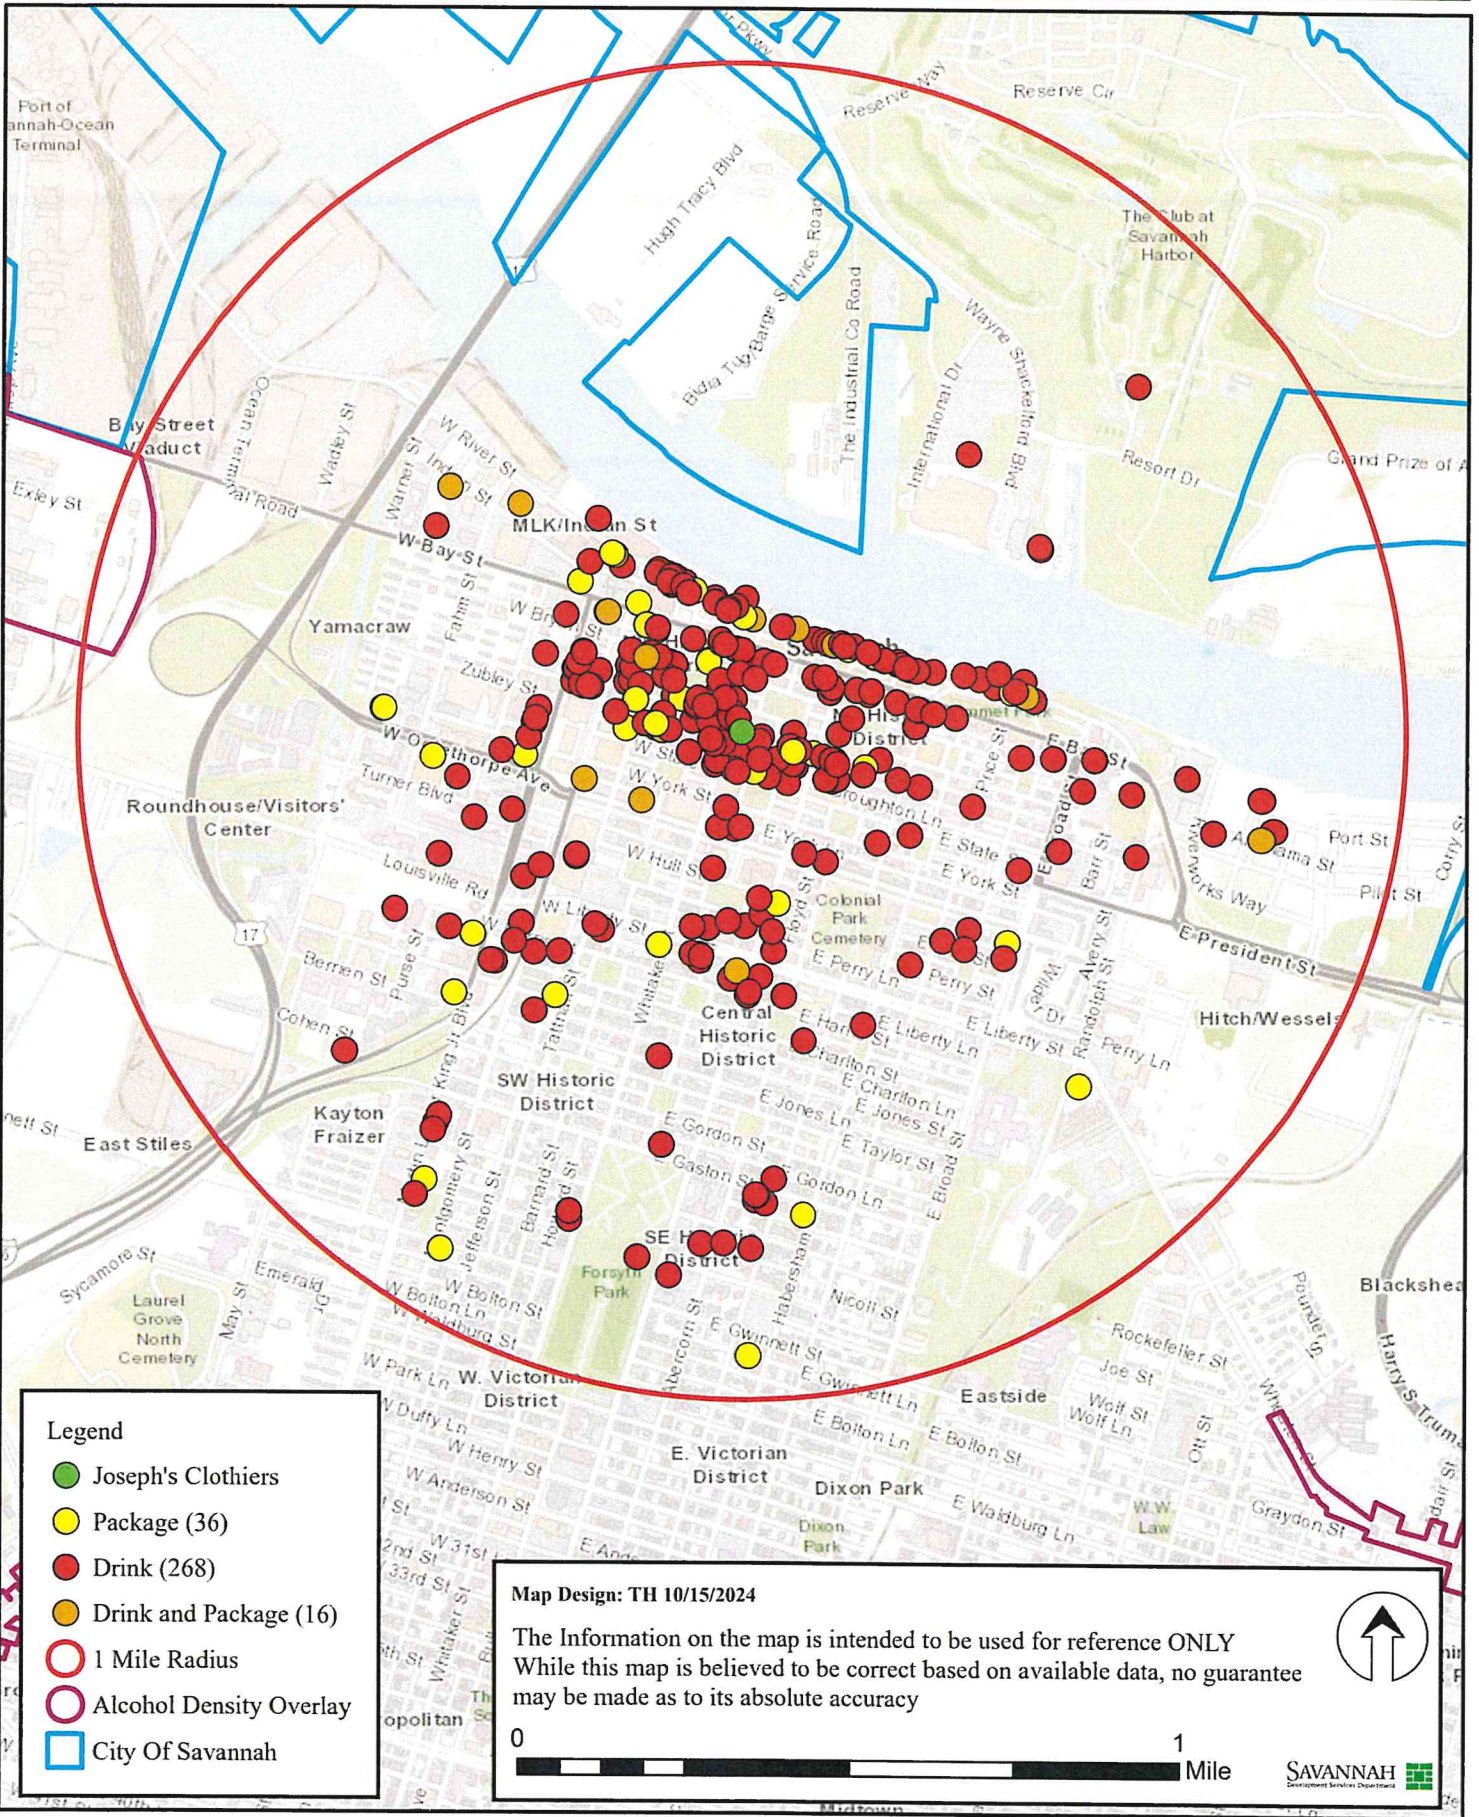

Joseph's Clothiers - 28 W Broughton St

Legend

- Joseph's Clothiers
- Package (36)
- Drink (268)
- Drink and Package (16)
- 1 Mile Radius
- Alcohol Density Overlay
- City Of Savannah

Map Design: TH 10/15/2024

The Information on the map is intended to be used for reference ONLY
While this map is believed to be correct based on available data, no guarantee
may be made as to its absolute accuracy