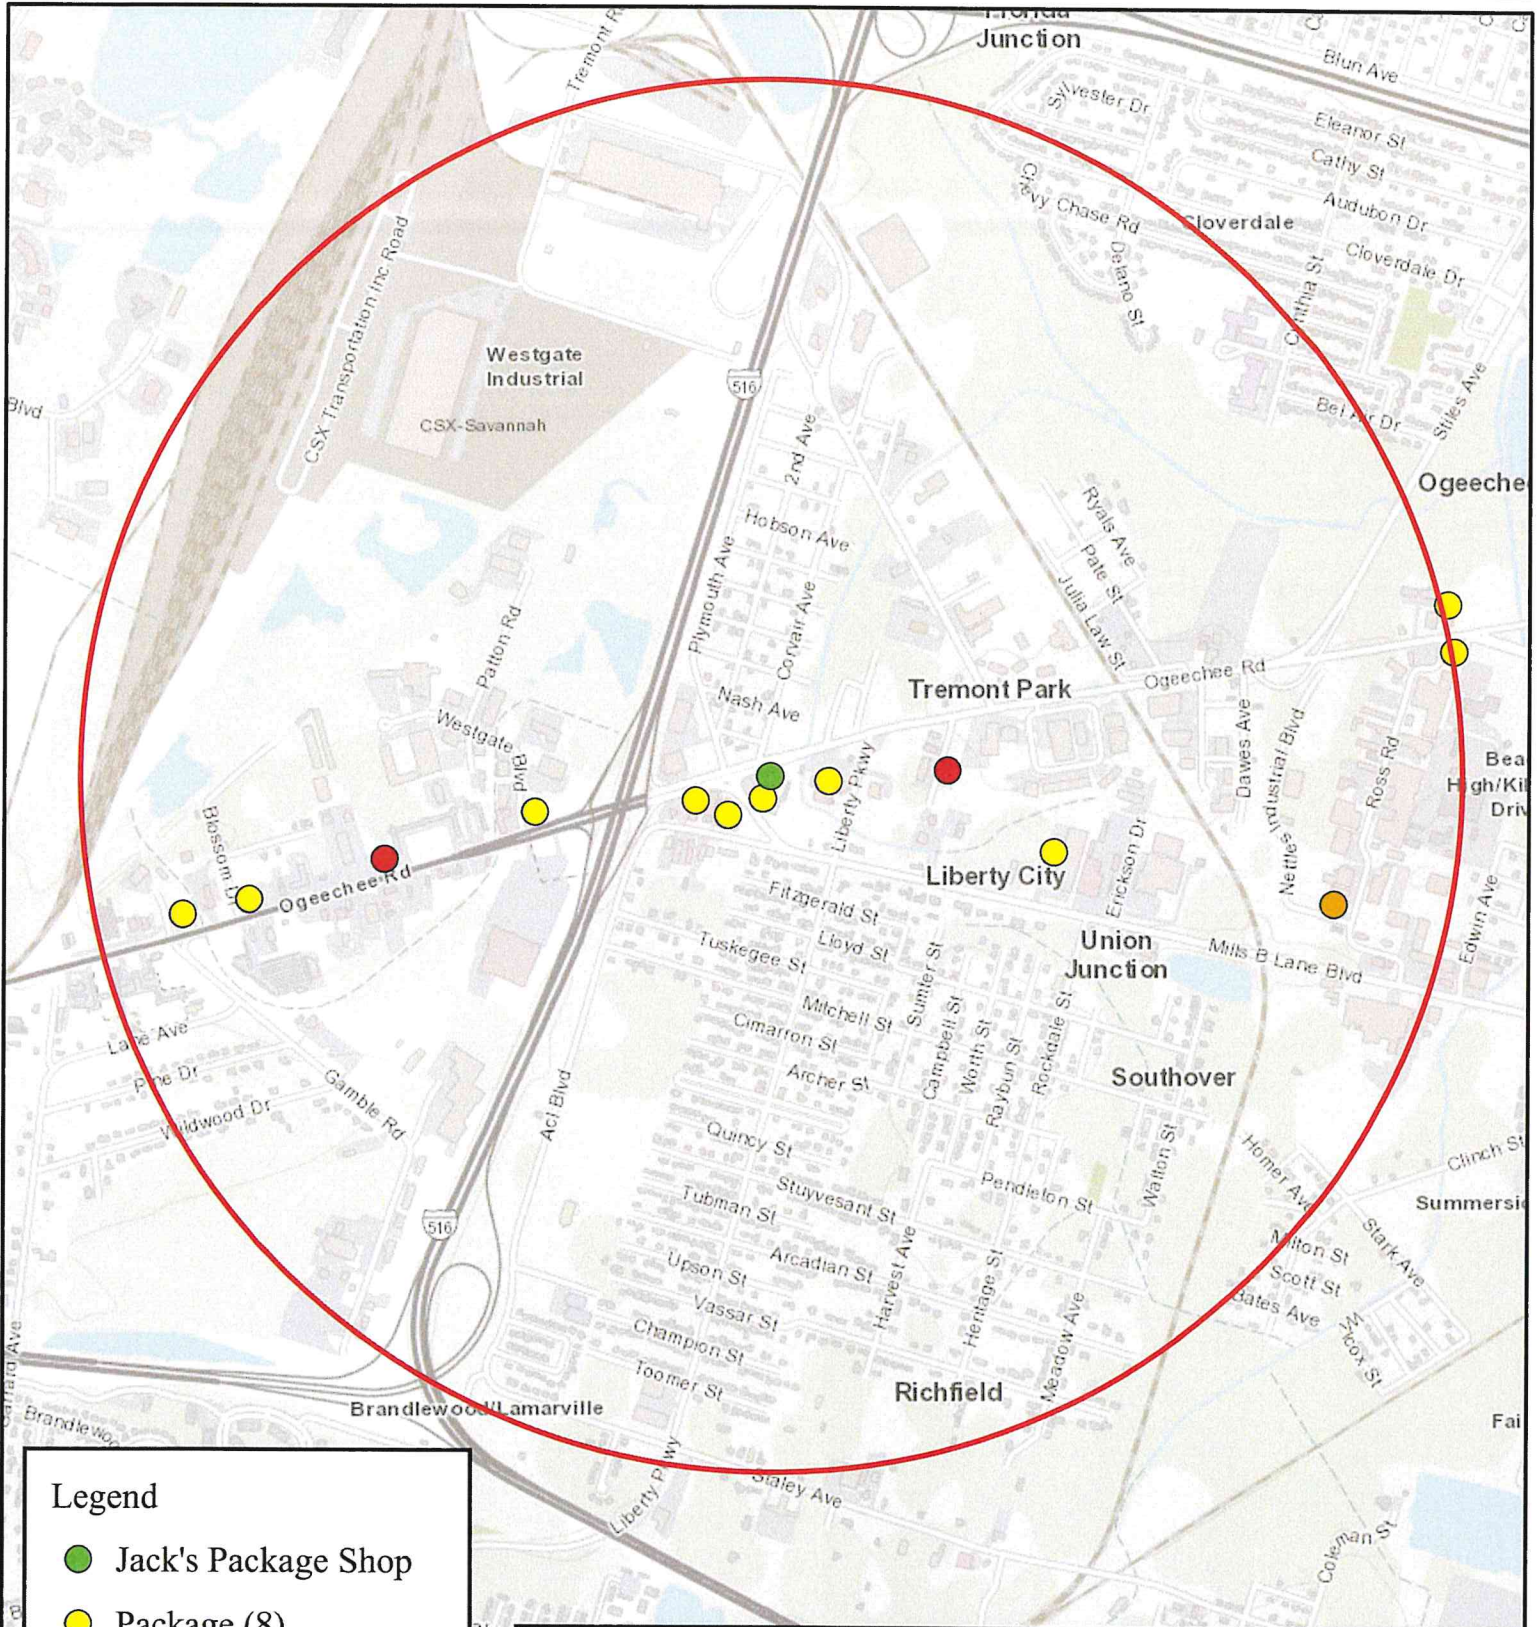

# Jack's Package Shop - 3320 Ogeechee Rd

## Legend

- Jack's Package Shop
- Package (8)
- Drink (2)
- Drink and Package (1)
- 1 Mile Radius

Map Design: NF 10/27/2023

The Information on the map is intended to be used for reference ONLY  
While this map is believed to be correct based on available data, no guarantee  
may be made as to its absolute accuracy