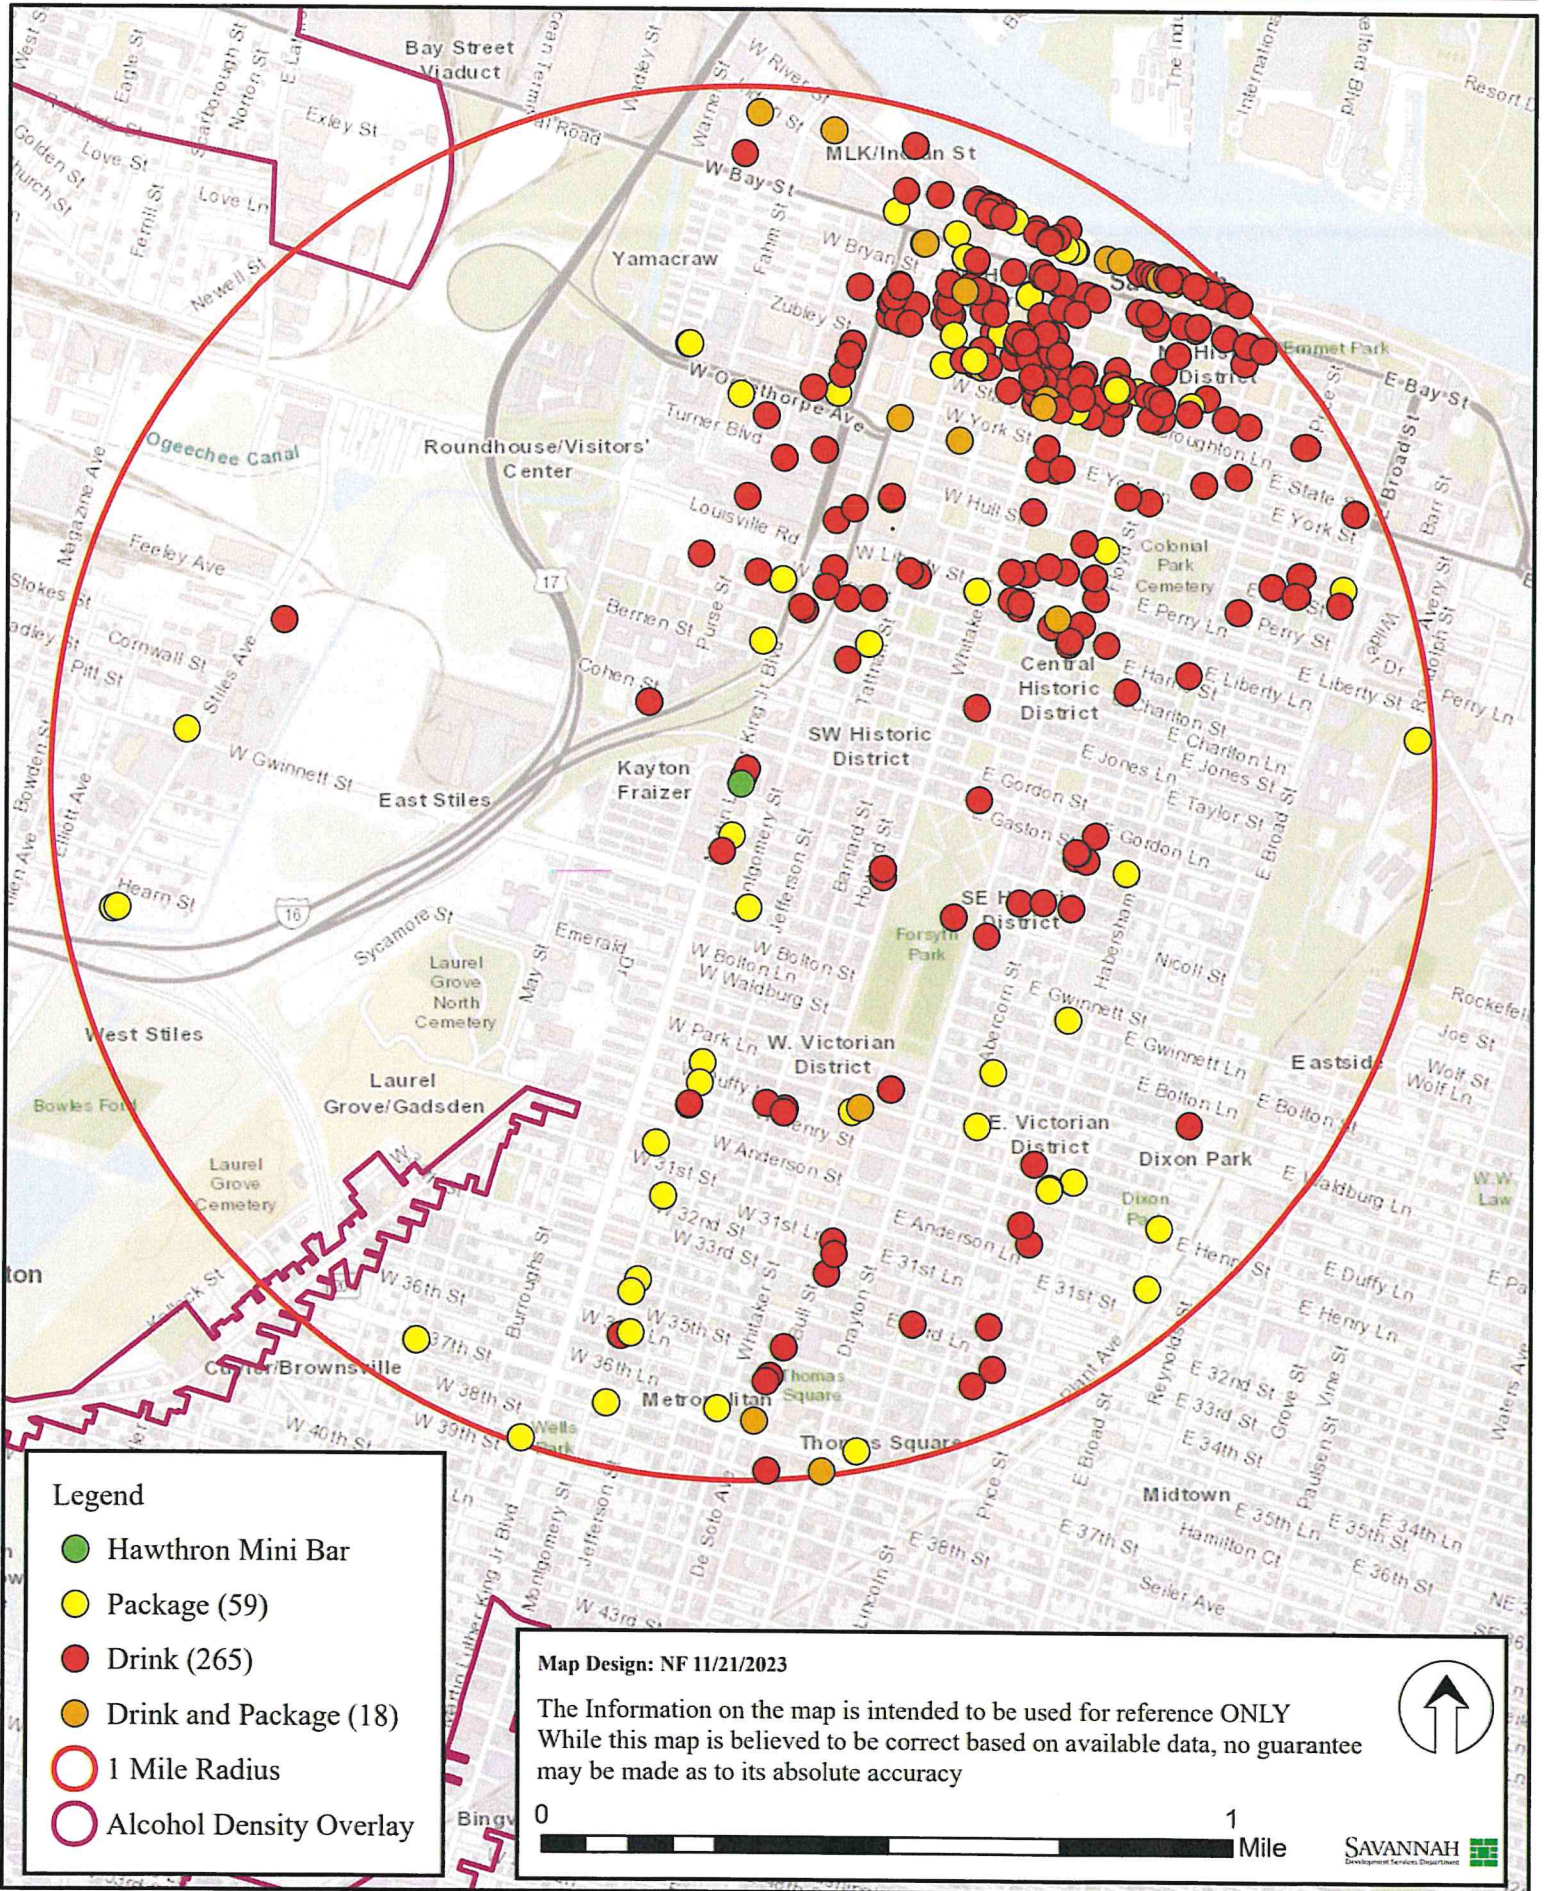

Hawthorn Mini Bar - 524 MLK Blvd

Legend

- Hawthorn Mini Bar
- Package (59)
- Drink (265)
- Drink and Package (18)
- 1 Mile Radius
- Alcohol Density Overlay

Map Design: NF 11/21/2023

The Information on the map is intended to be used for reference ONLY
While this map is believed to be correct based on available data, no guarantee
may be made as to its absolute accuracy