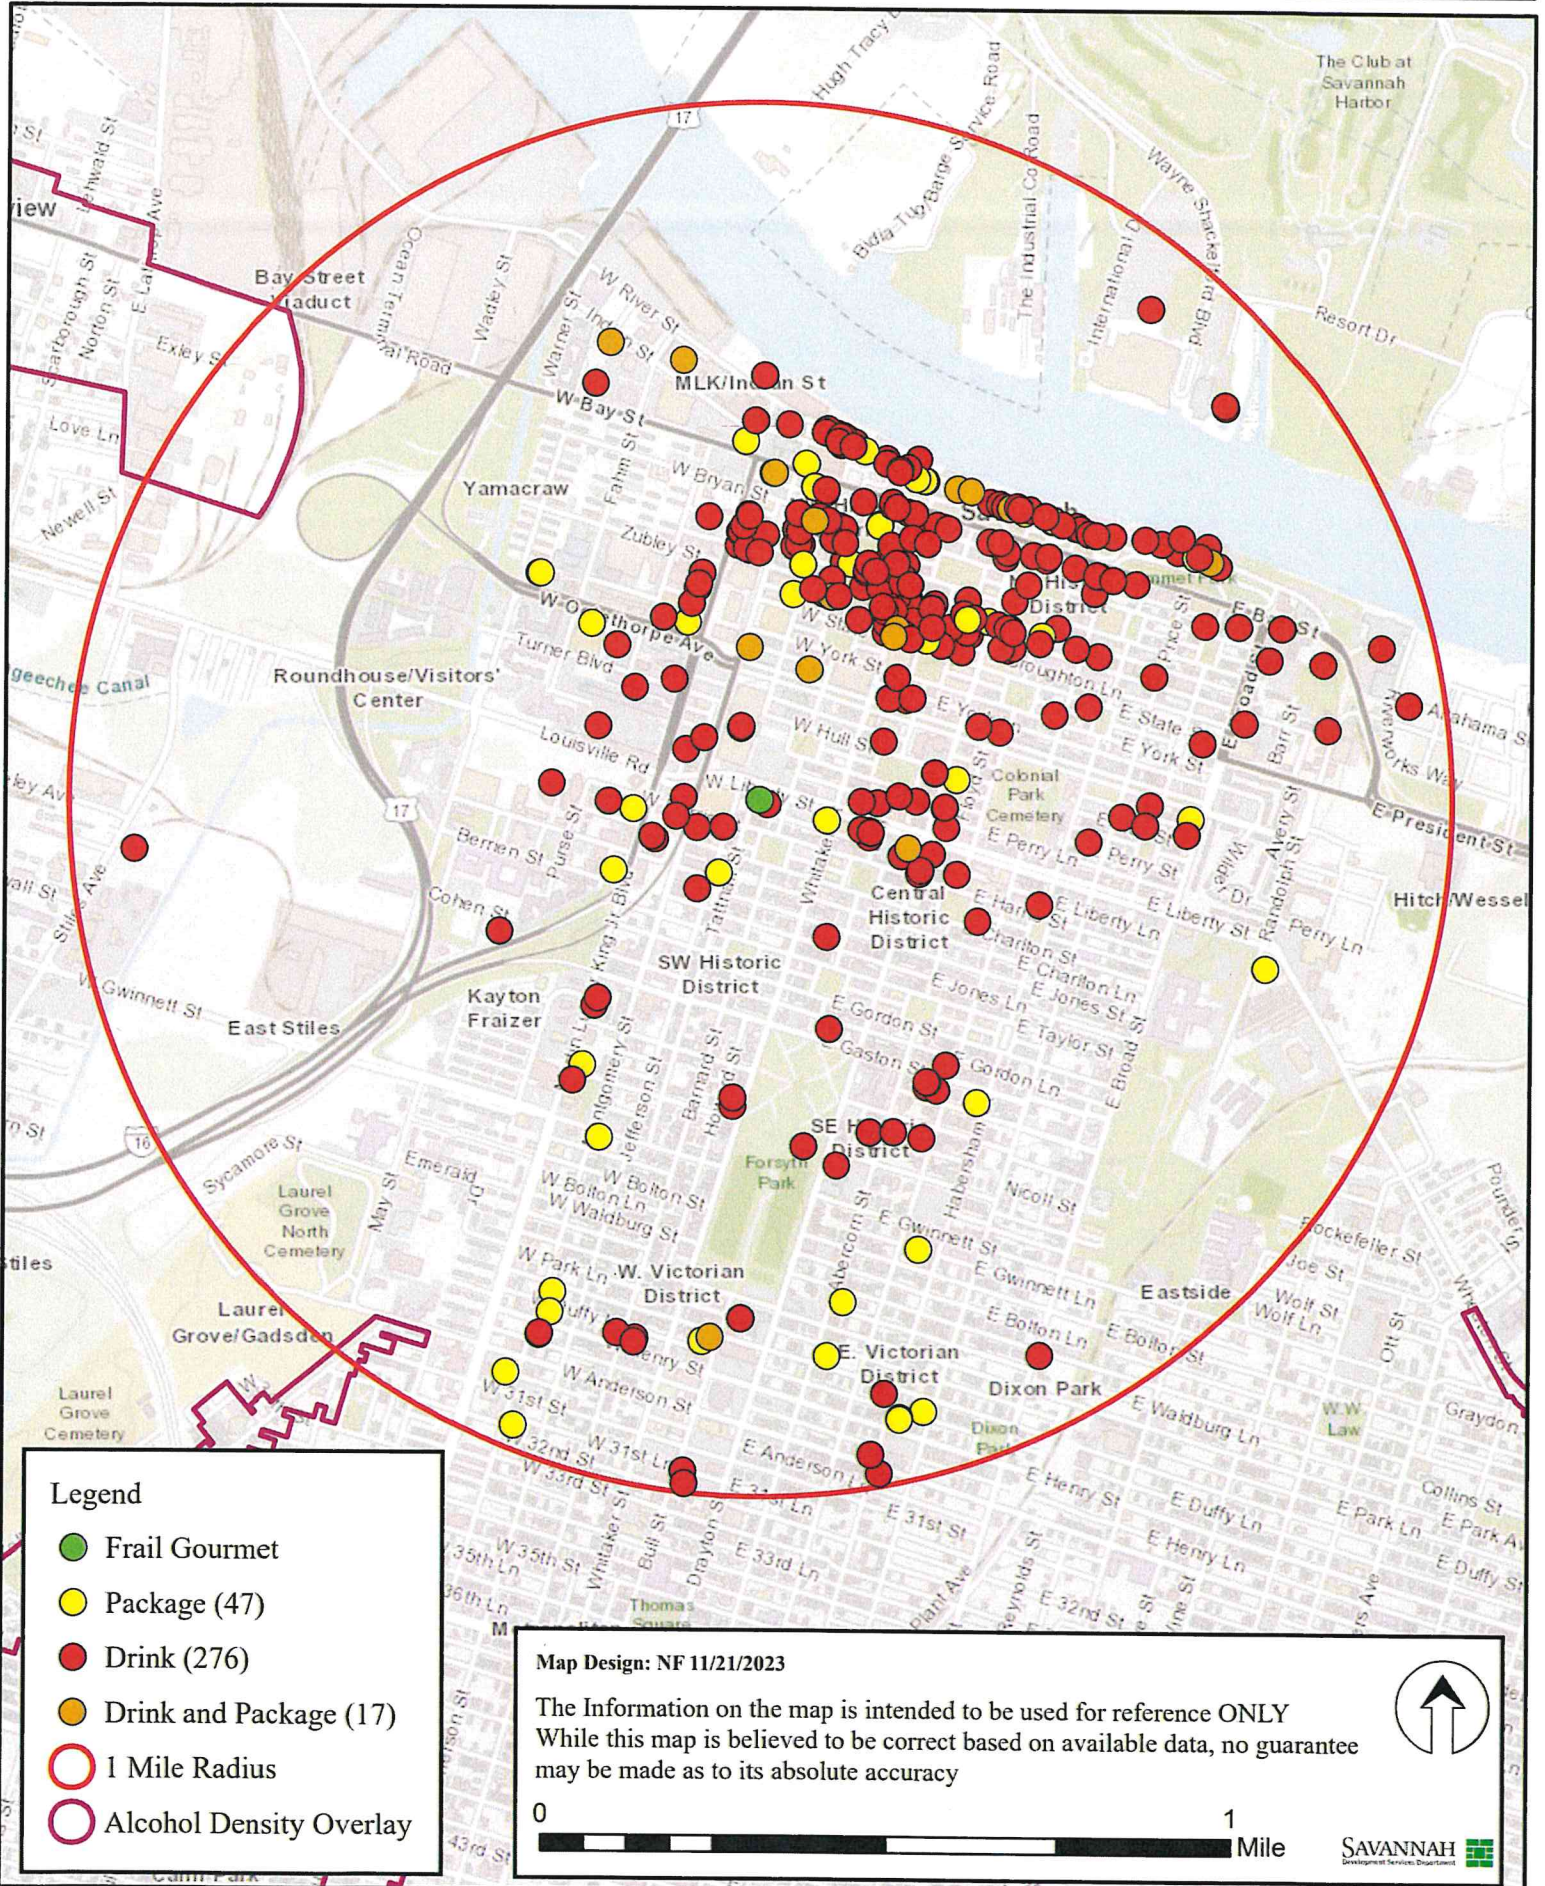

# Frail Gourmet - 217 W Liberty St

**Legend**

- Frail Gourmet
- Package (47)
- Drink (276)
- Drink and Package (17)
- 1 Mile Radius
- Alcohol Density Overlay

**Map Design: NF 11/21/2023**

The Information on the map is intended to be used for reference ONLY  
 While this map is believed to be correct based on available data, no guarantee may be made as to its absolute accuracy