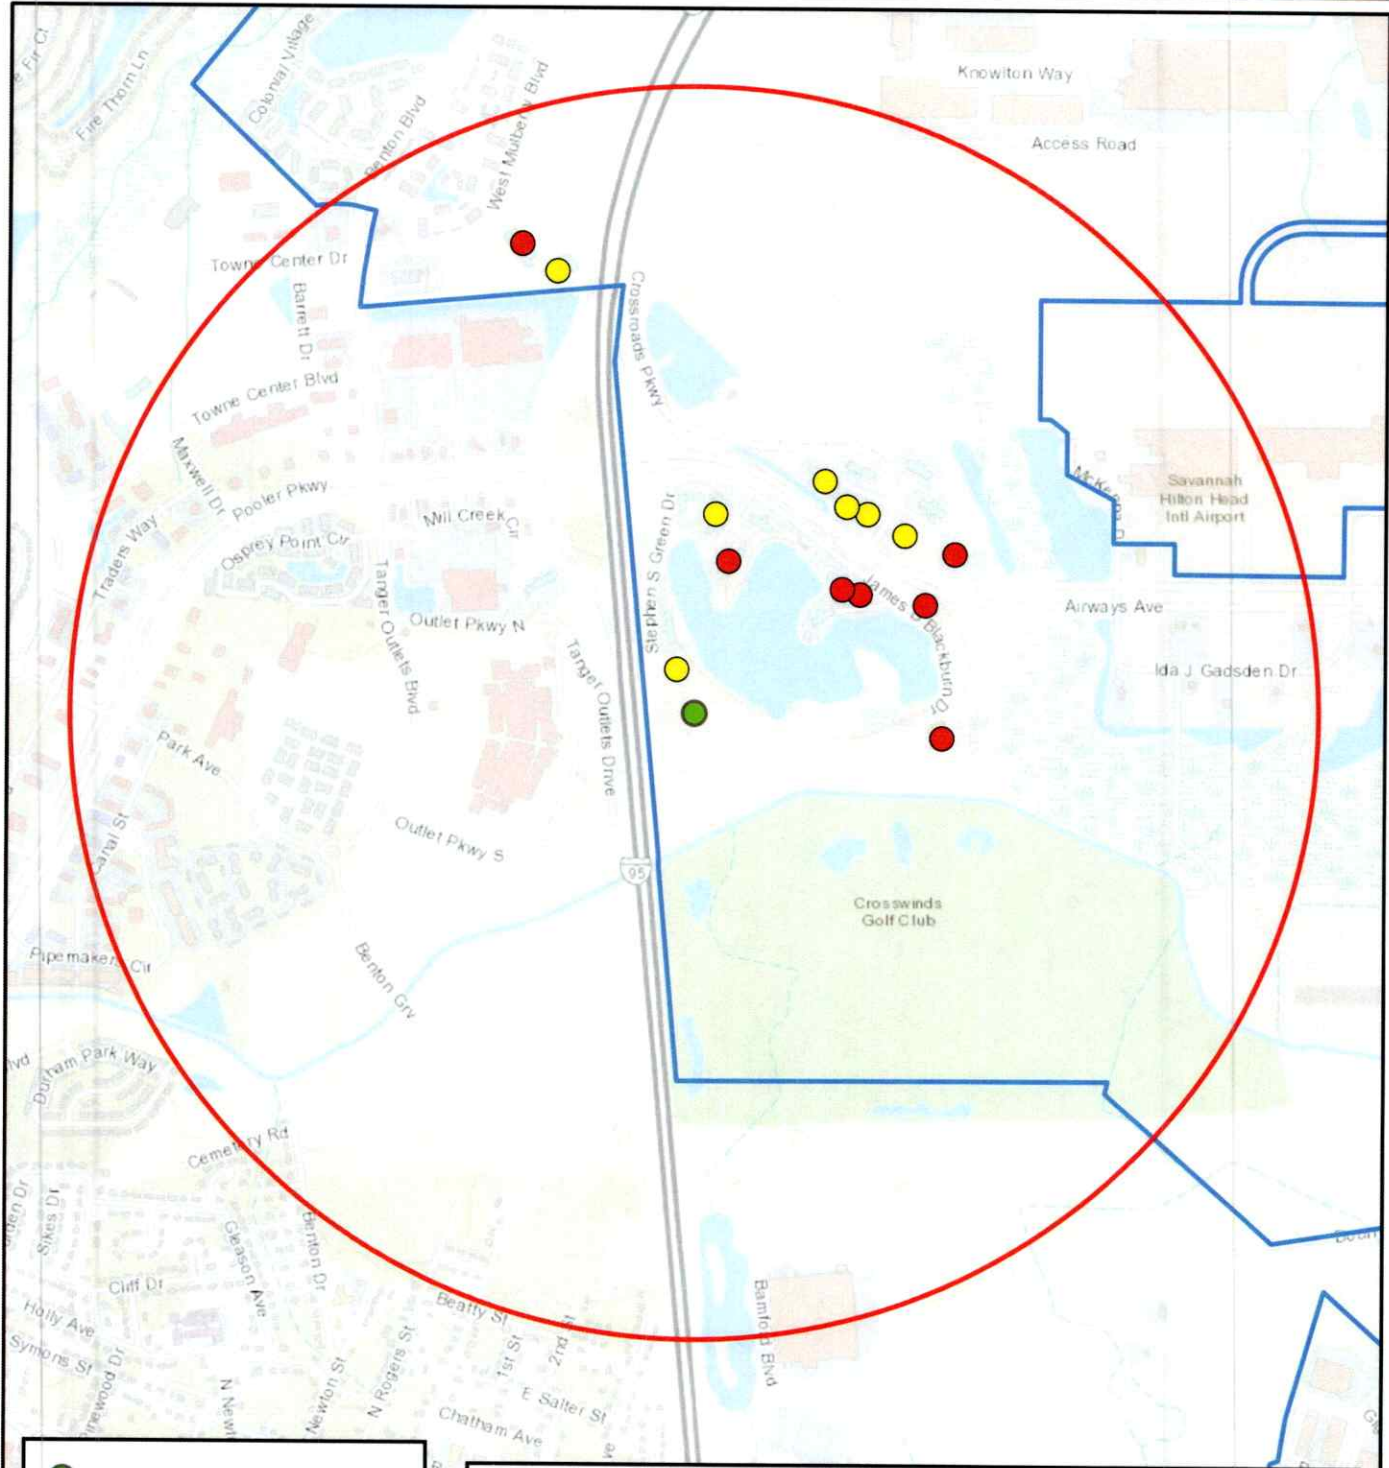

Four Points By Sheraton Savannah Airport - 110 Stephen S Green Dr

- Four Points By Sheraton Savannah Airport
- Package (7)
- Drink (7)
- 1 Mile Radius
- Alcohol Density Overlay
- City Of Savannah

Map Design: Tyler Hilyer 5/21/2026

The Information on the map is intended to be used for reference ONLY
 While this map is believed to be correct based on available data, no guarantee
 may be made as to its absolute accuracy