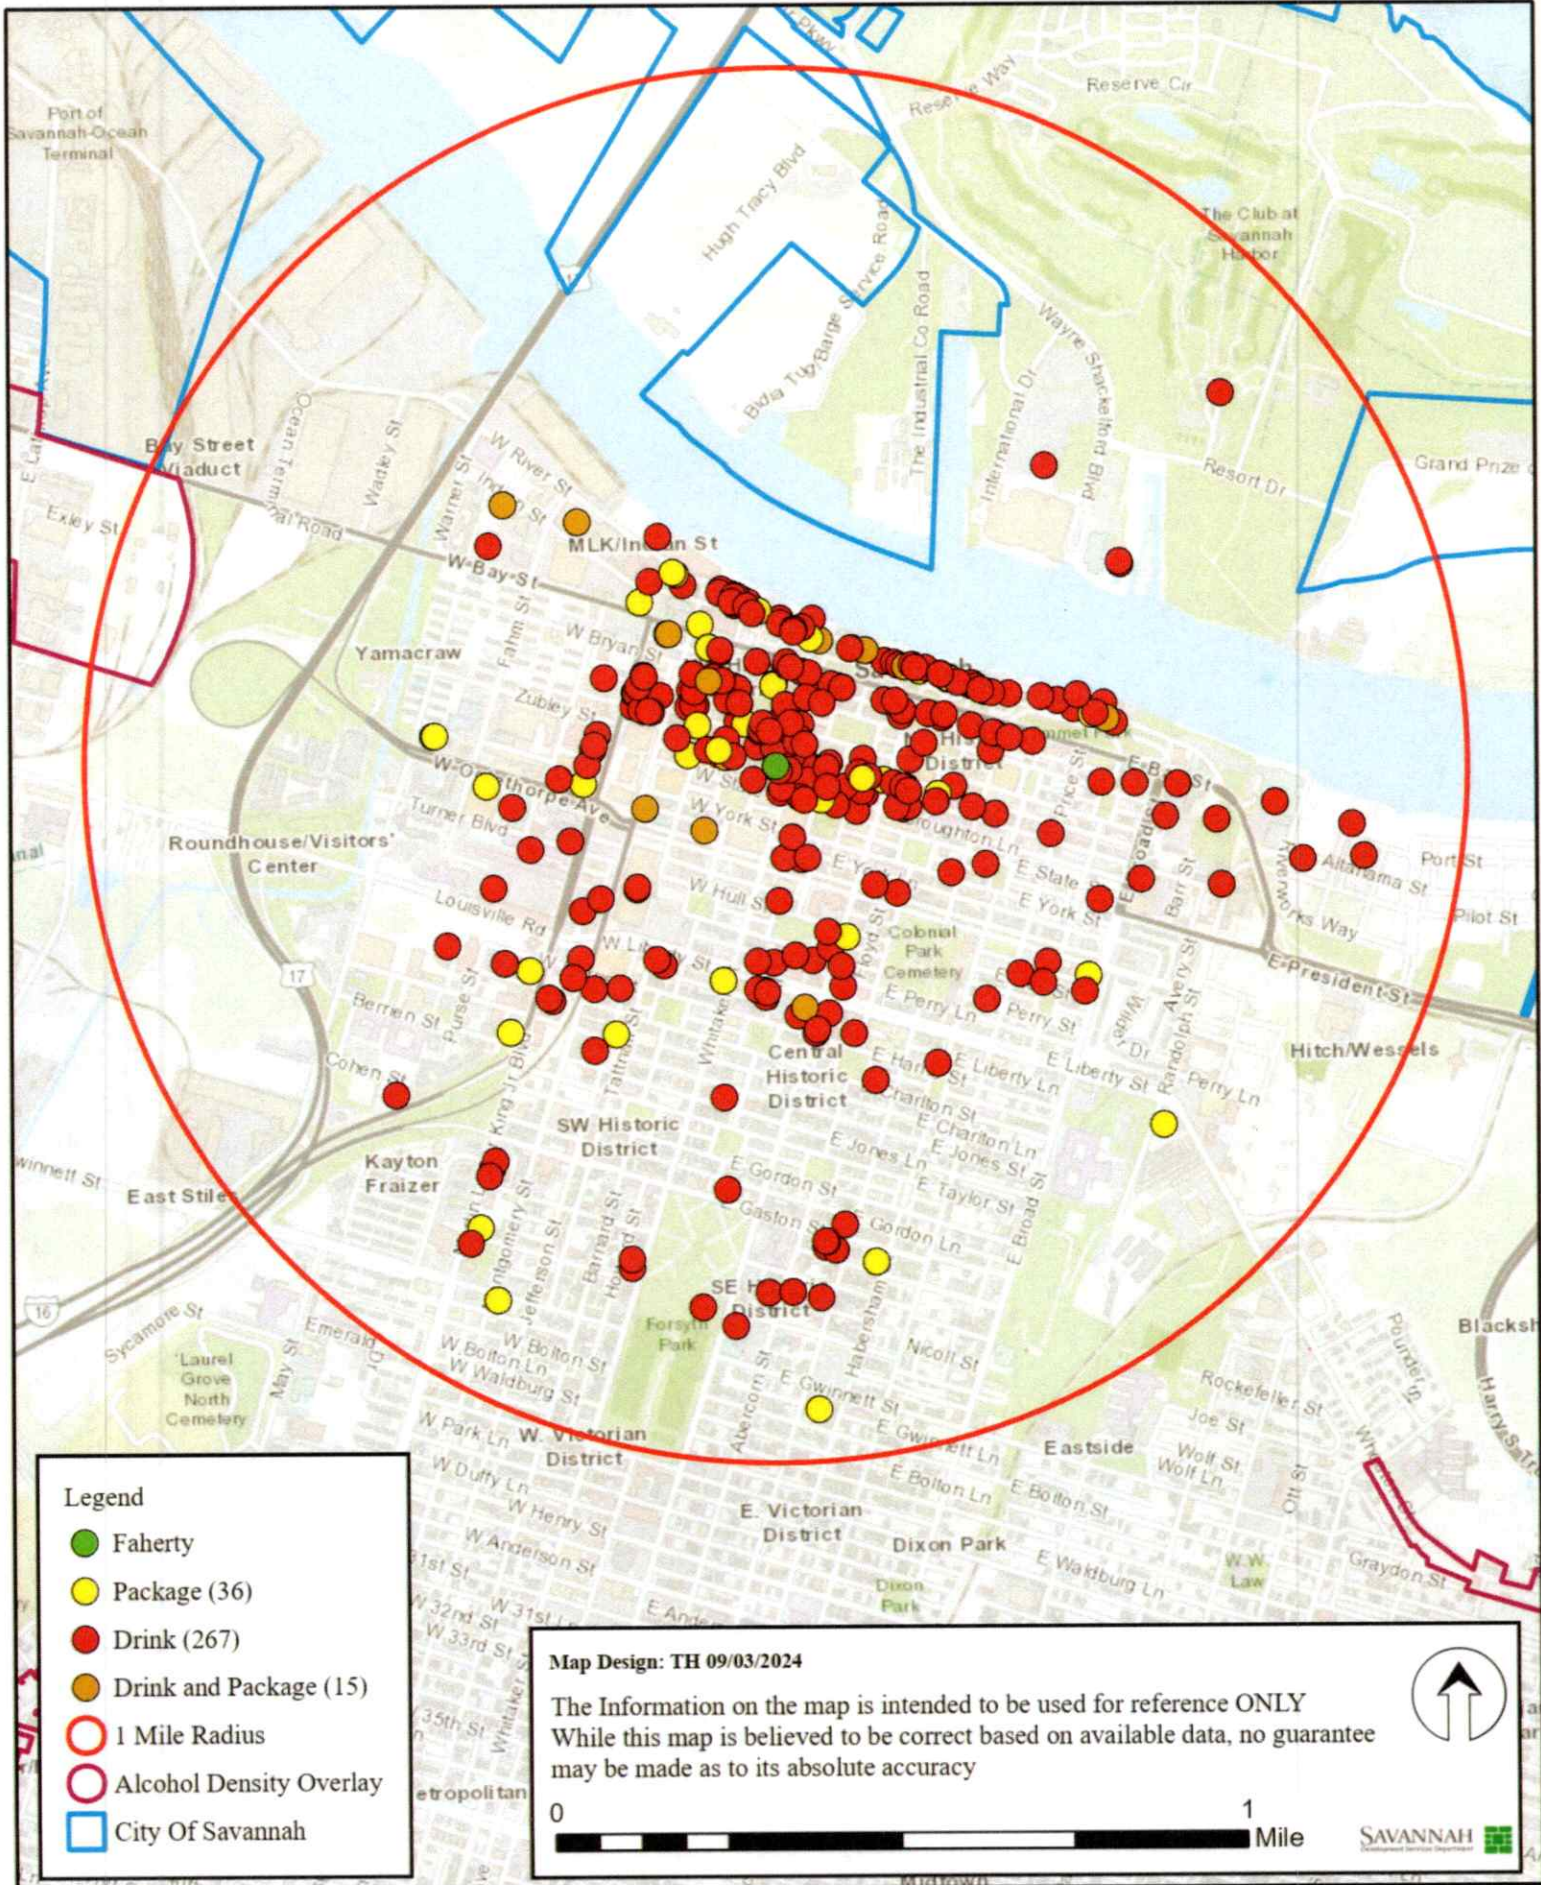

Faherty - 109 W Broughton St

Legend

- Faherty
- Package (36)
- Drink (267)
- Drink and Package (15)
- 1 Mile Radius
- Alcohol Density Overlay
- City Of Savannah

Map Design: TH 09/03/2024

The Information on the map is intended to be used for reference ONLY
 While this map is believed to be correct based on available data, no guarantee
 may be made as to its absolute accuracy