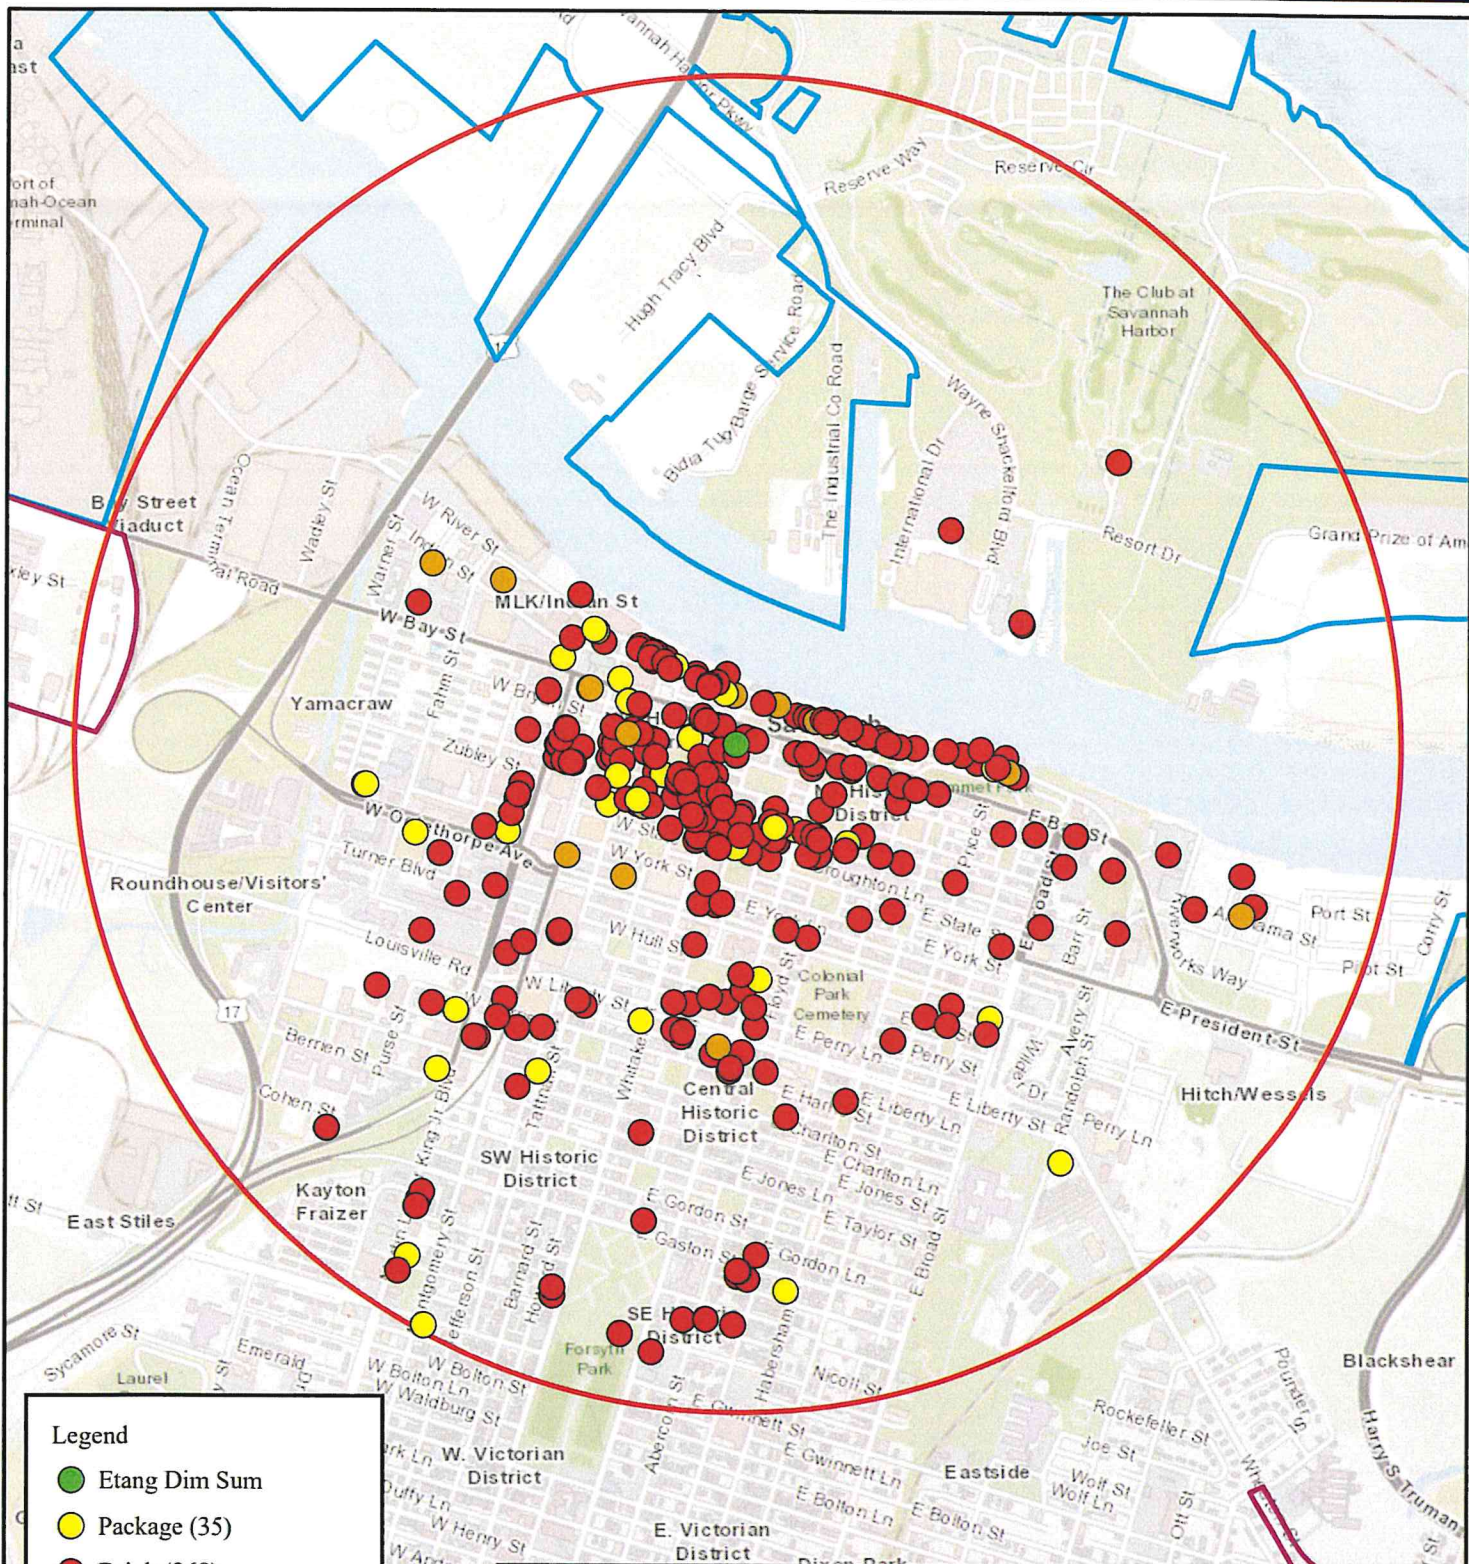

Etang Dim Sum - 10 Whitaker St

- Legend**
- Etang Dim Sum
 - Package (35)
 - Drink (268)
 - Drink and Package (16)
 - 1 Mile Radius
 - Alcohol Density Overlay
 - City Of Savannah

Map Design: TH 10/16/2024

The Information on the map is intended to be used for reference ONLY
 While this map is believed to be correct based on available data, no guarantee may be made as to its absolute accuracy

0 1
 Mile