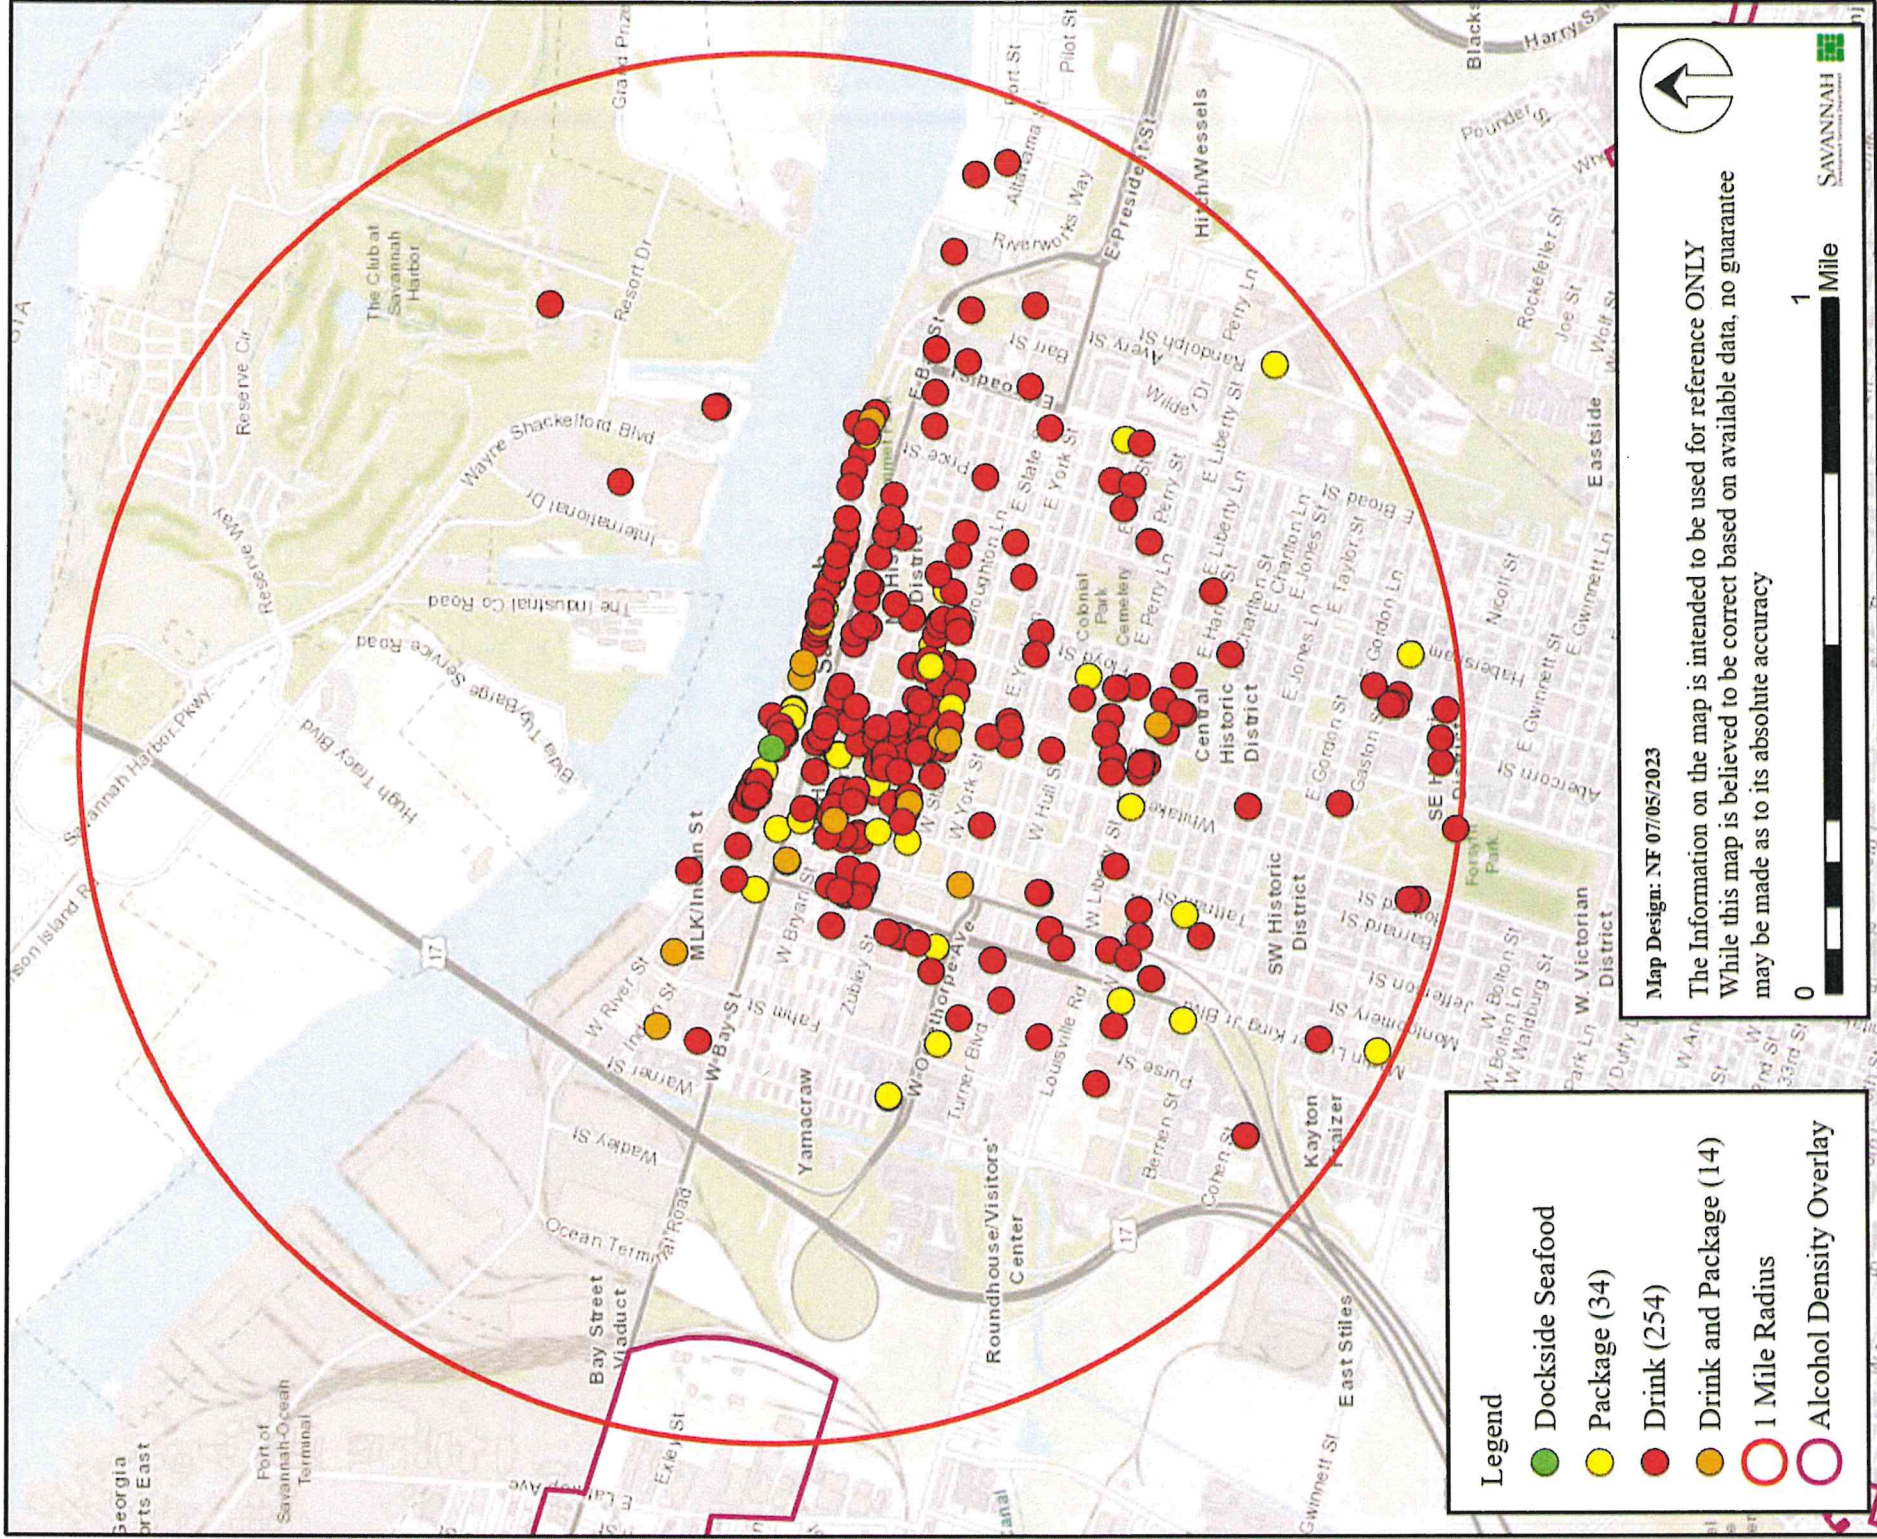

# Dockside Seafood - 201 W River St.

- Legend**
- Dockside Seafood
  - Package (34)
  - Drink (254)
  - Drink and Package (14)
  - 1 Mile Radius
  - Alcohol Density Overlay

Map Designer: NF 07/05/2023

The information on the map is intended to be used for reference ONLY  
 While this map is believed to be correct based on available data, no guarantee  
 may be made as to its absolute accuracy