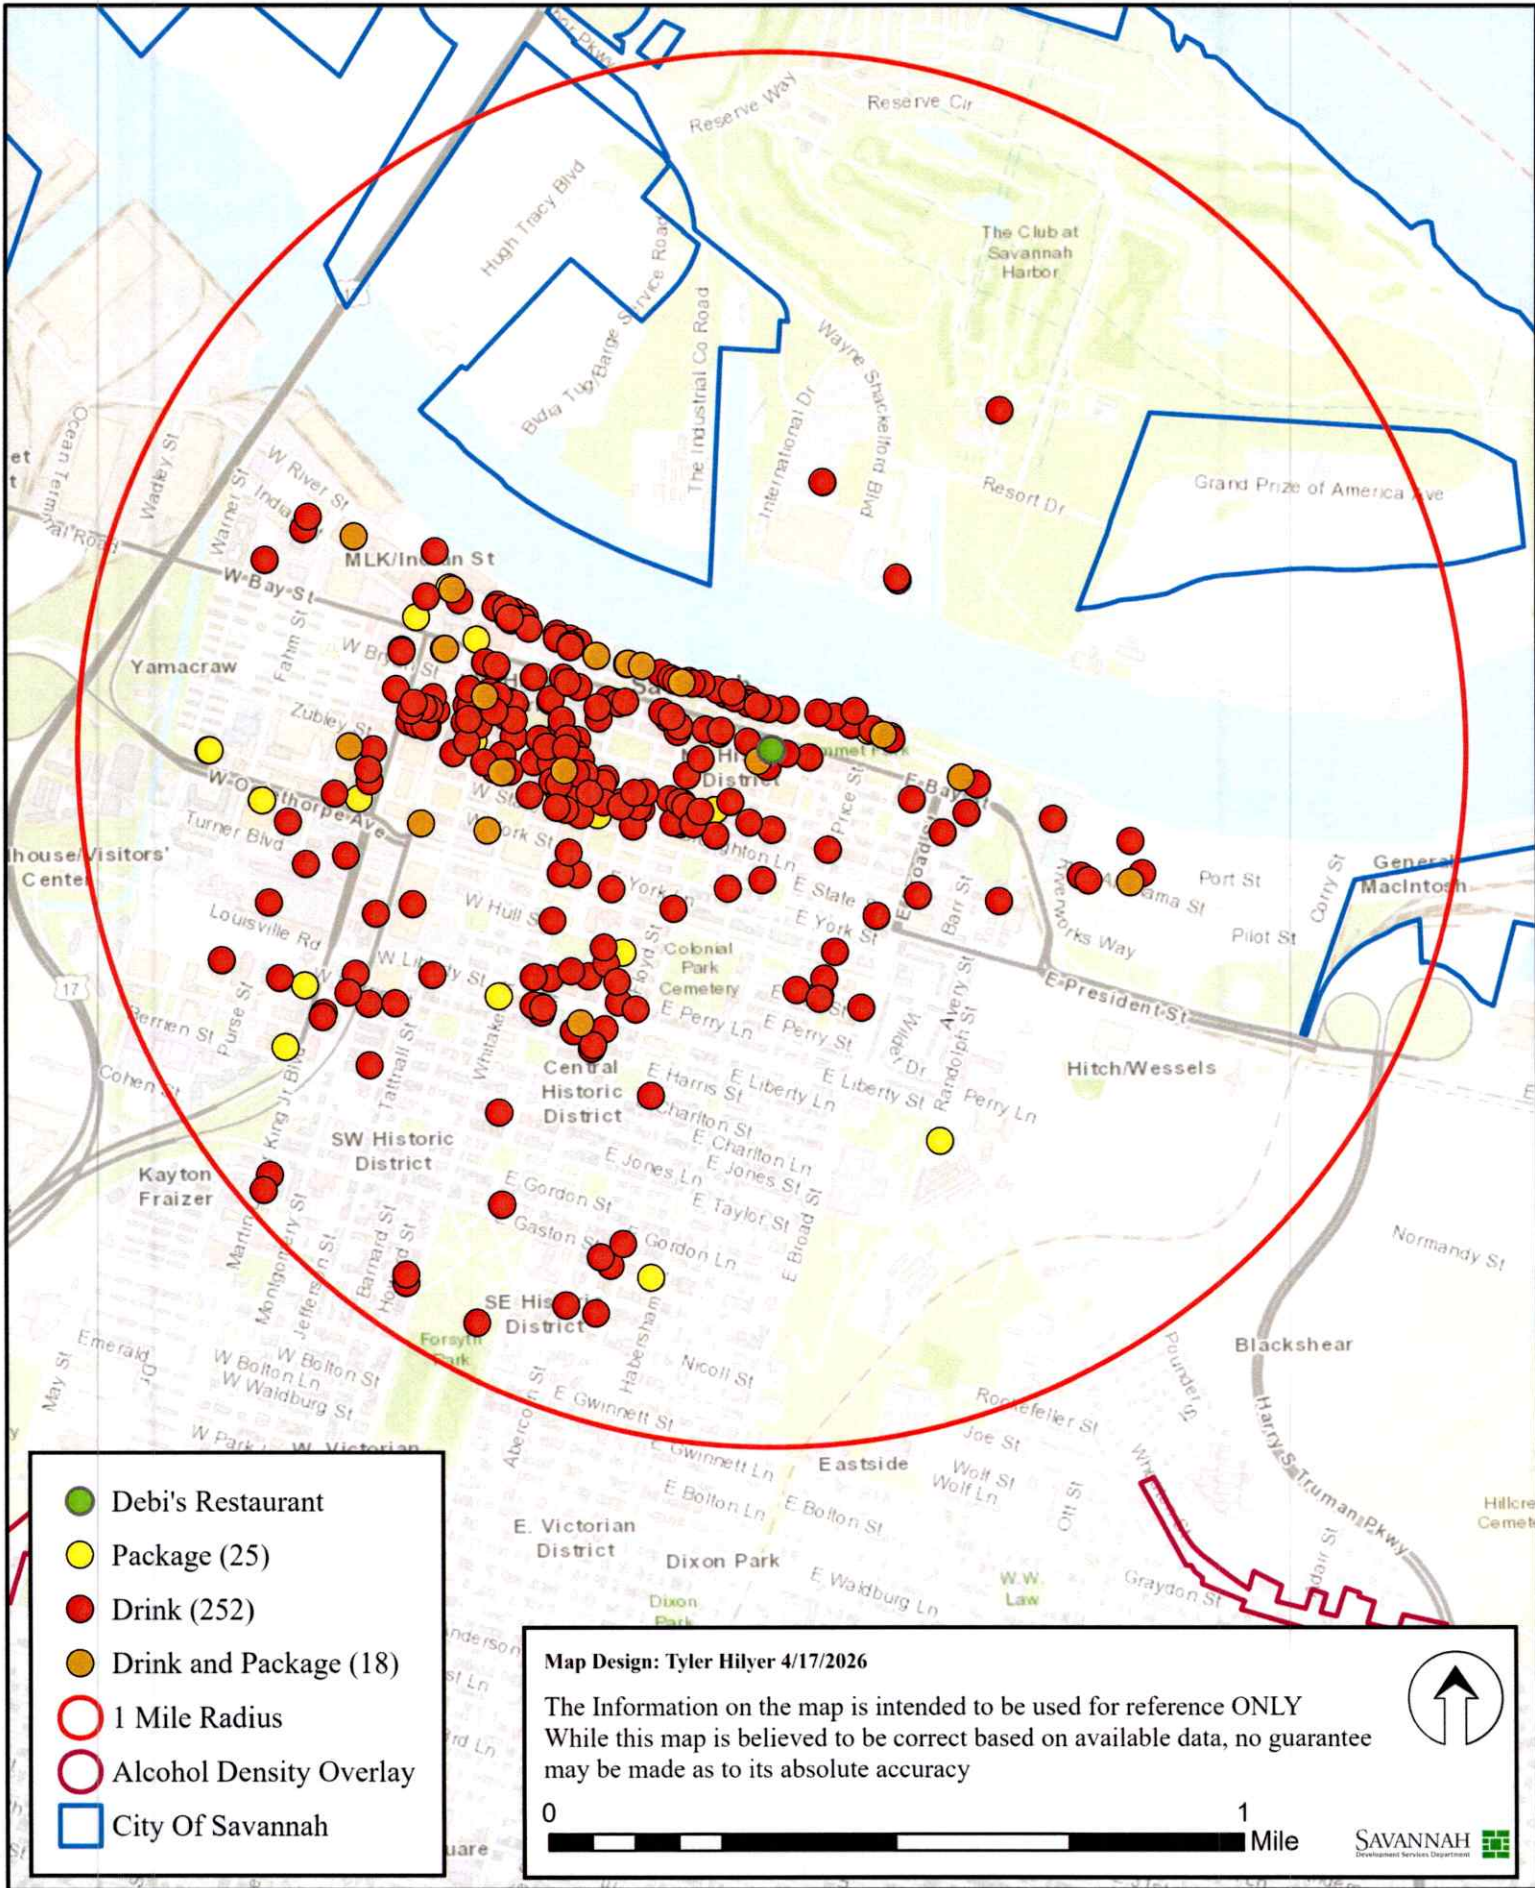

Debi's Restaurant - 225 E Bay St

- Debi's Restaurant
- Package (25)
- Drink (252)
- Drink and Package (18)
- 1 Mile Radius
- Alcohol Density Overlay
- City Of Savannah

Map Design: Tyler Hilyer 4/17/2026

The Information on the map is intended to be used for reference ONLY
 While this map is believed to be correct based on available data, no guarantee
 may be made as to its absolute accuracy