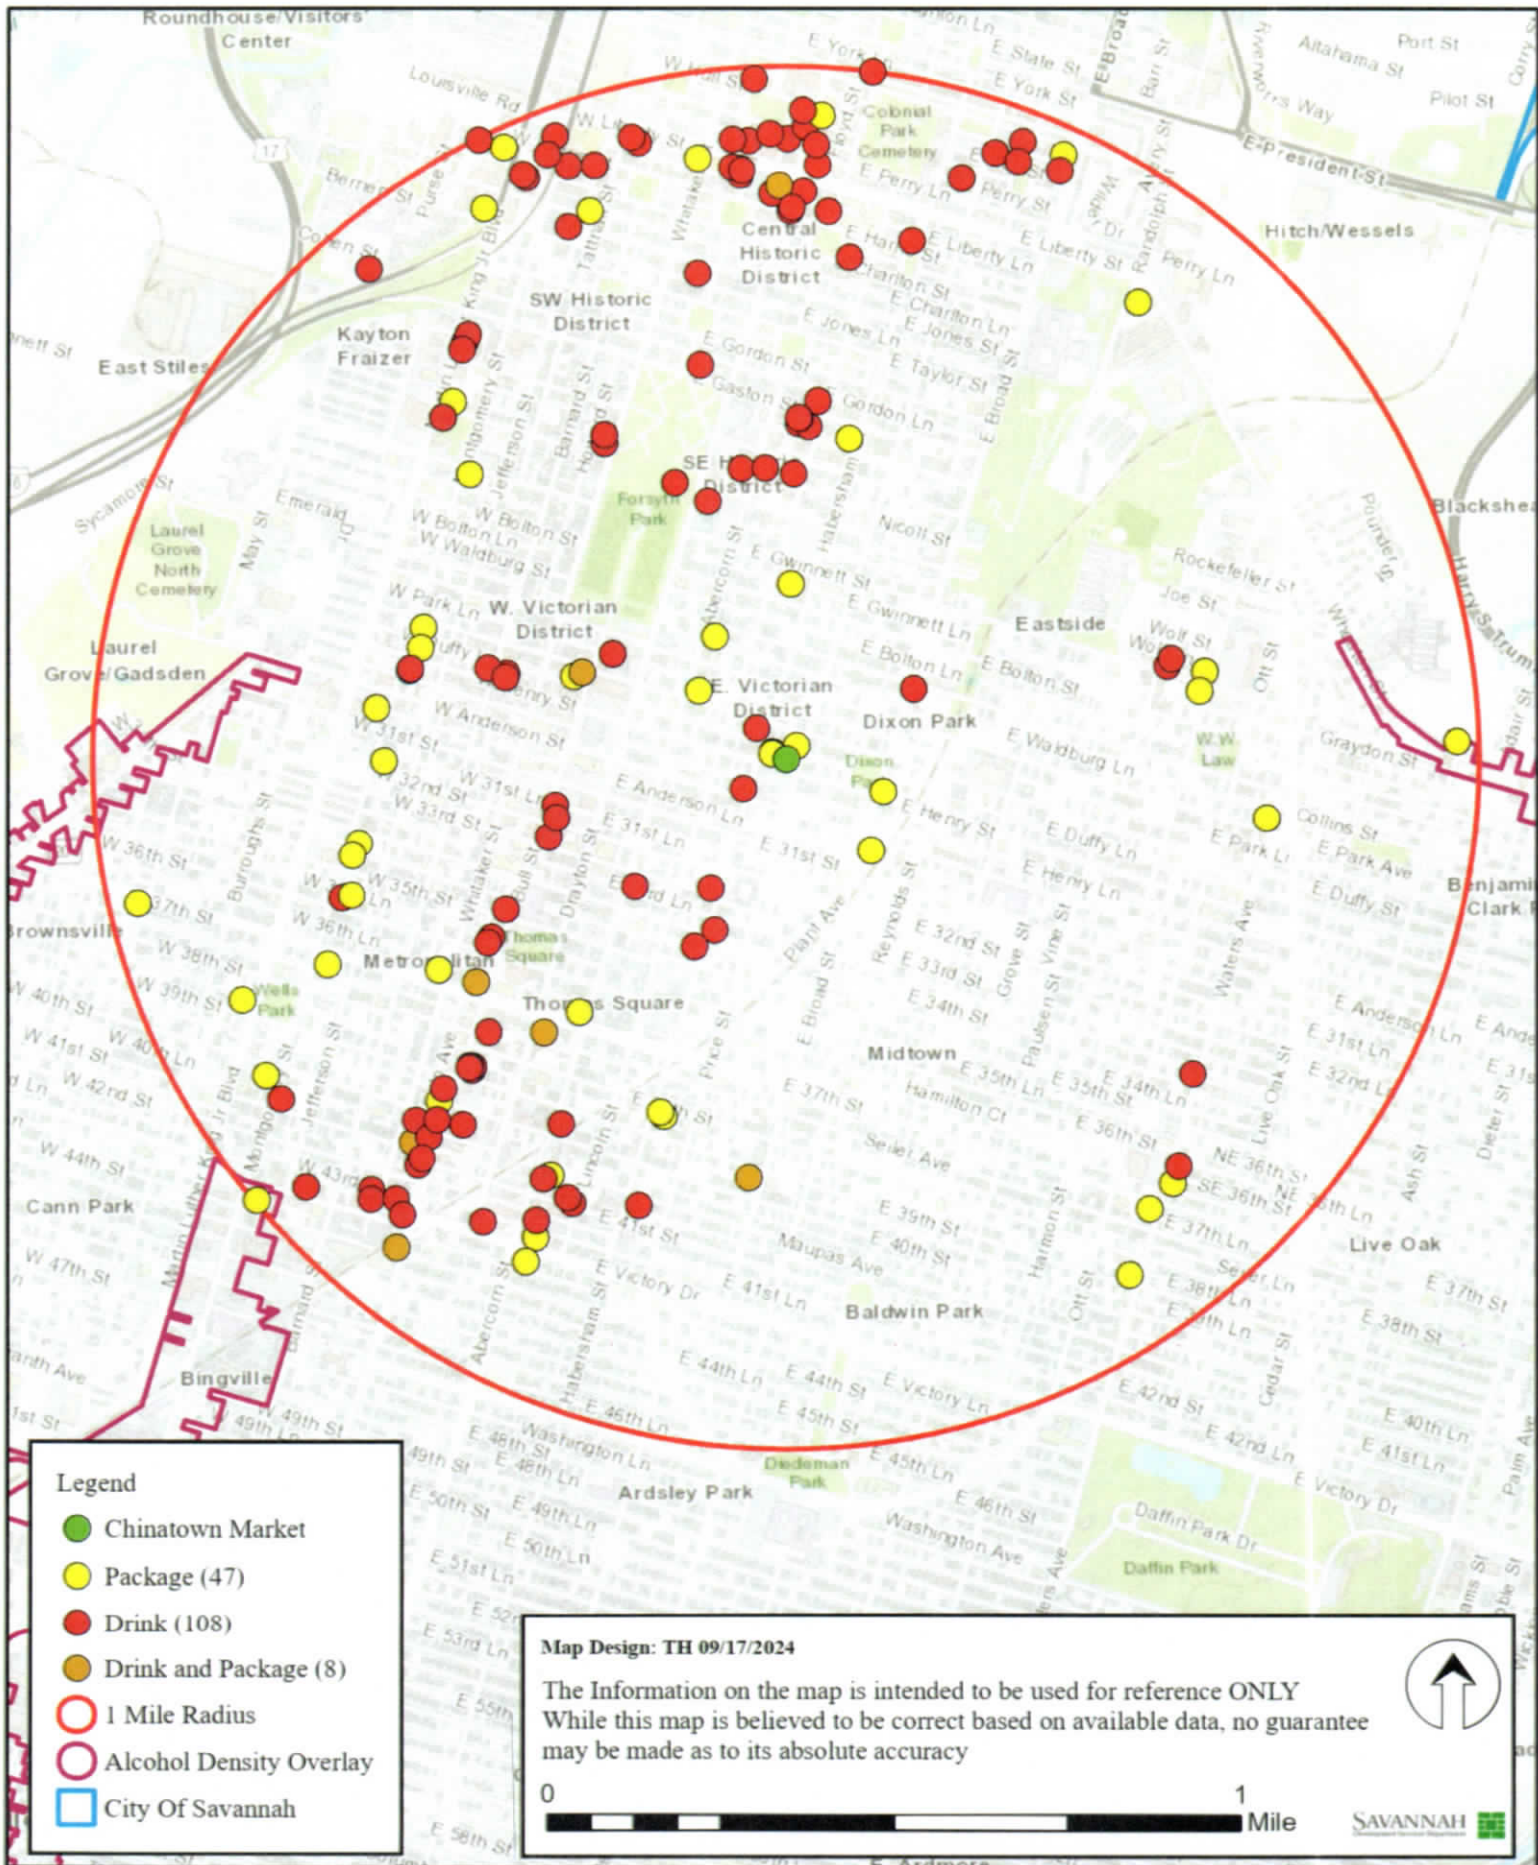

Chinatown Market - 1215 Price St

Legend

- Chinatown Market
- Package (47)
- Drink (108)
- Drink and Package (8)
- 1 Mile Radius
- Alcohol Density Overlay
- City Of Savannah

Map Design: TH 09/17/2024

The Information on the map is intended to be used for reference ONLY
 While this map is believed to be correct based on available data, no guarantee
 may be made as to its absolute accuracy