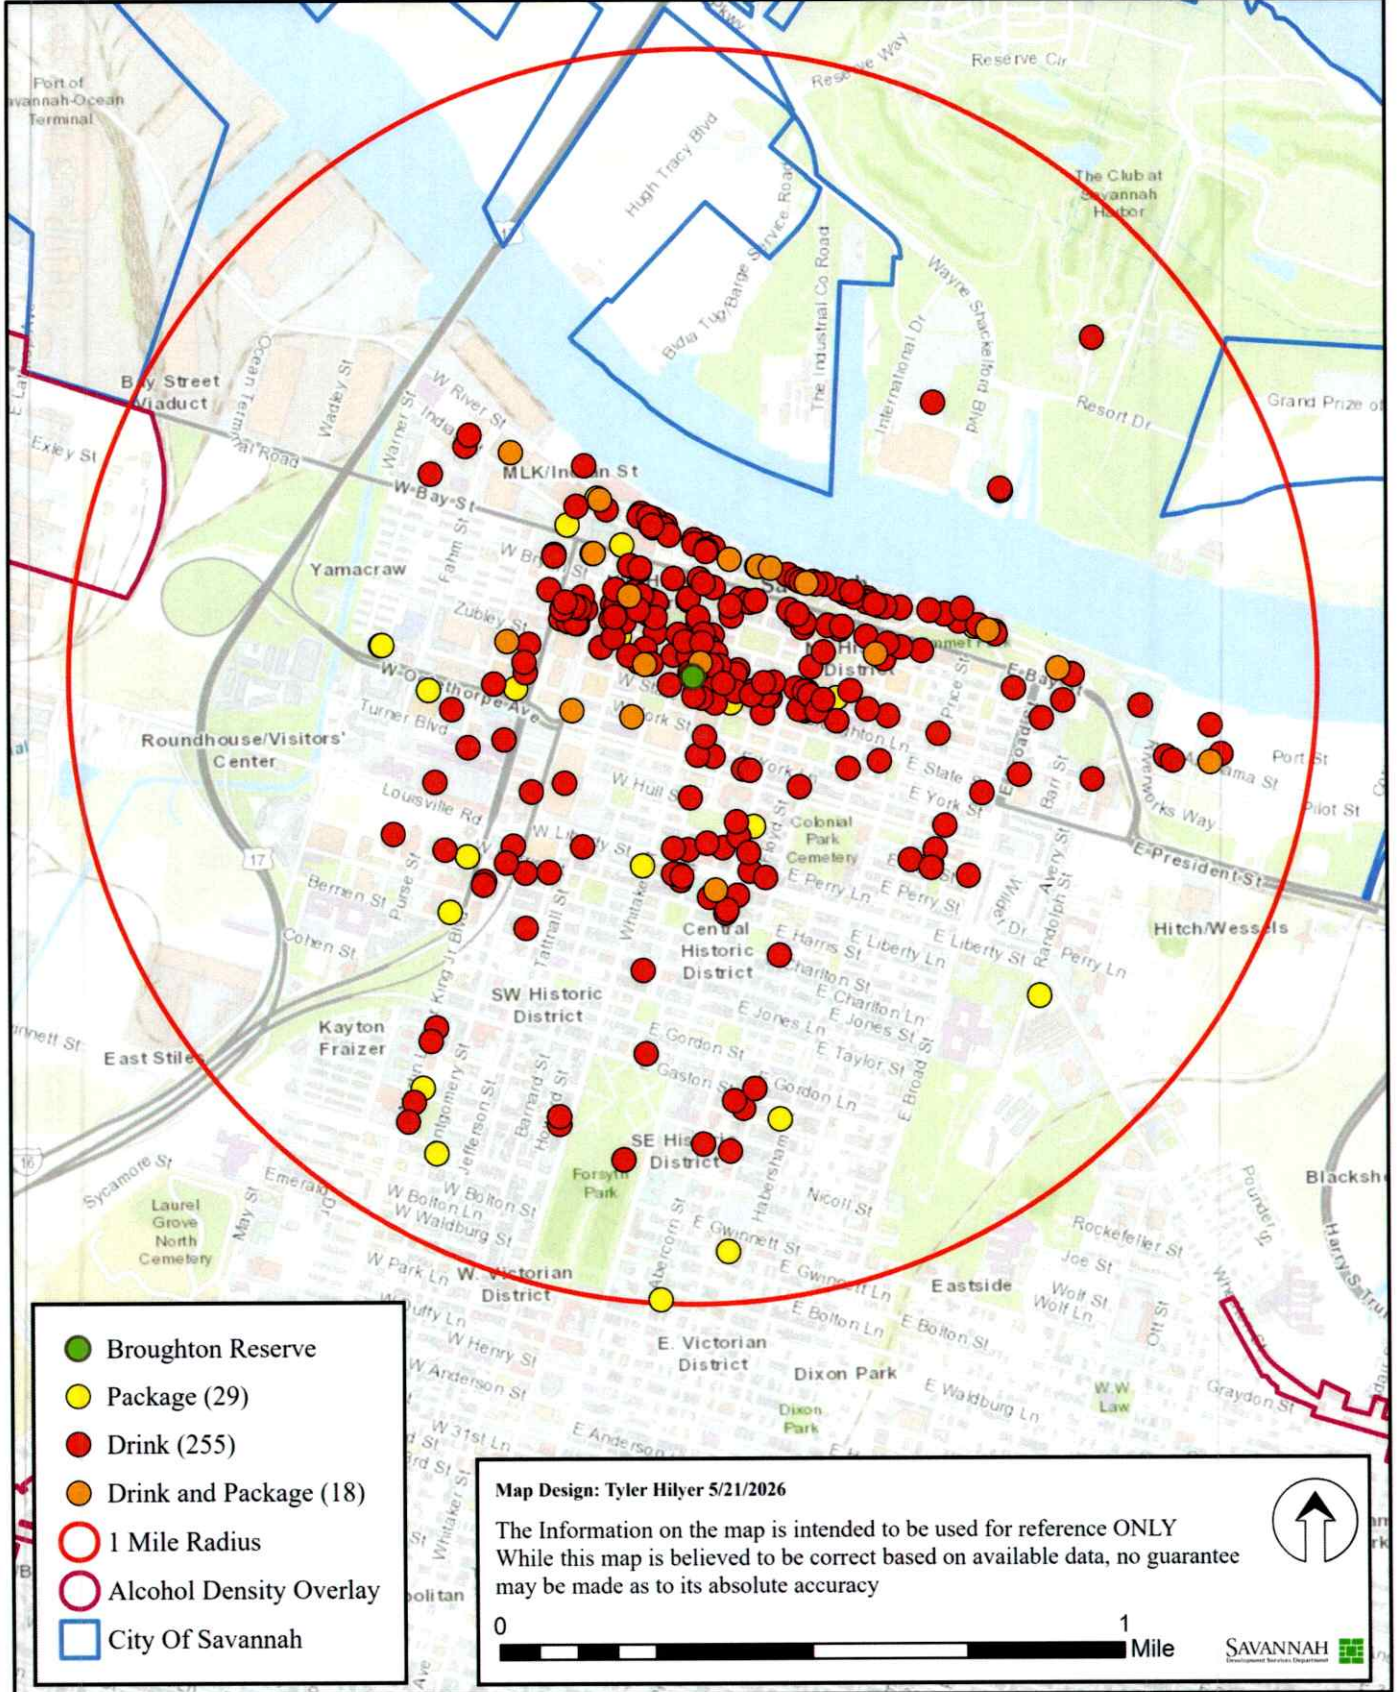

Broughton Reserve - 107 W Broughton St

- Broughton Reserve
- Package (29)
- Drink (255)
- Drink and Package (18)
- 1 Mile Radius
- Alcohol Density Overlay
- City Of Savannah

Map Design: Tyler Hilyer 5/21/2026

The Information on the map is intended to be used for reference ONLY
 While this map is believed to be correct based on available data, no guarantee
 may be made as to its absolute accuracy

0 1
 Mile

SAVANNAH