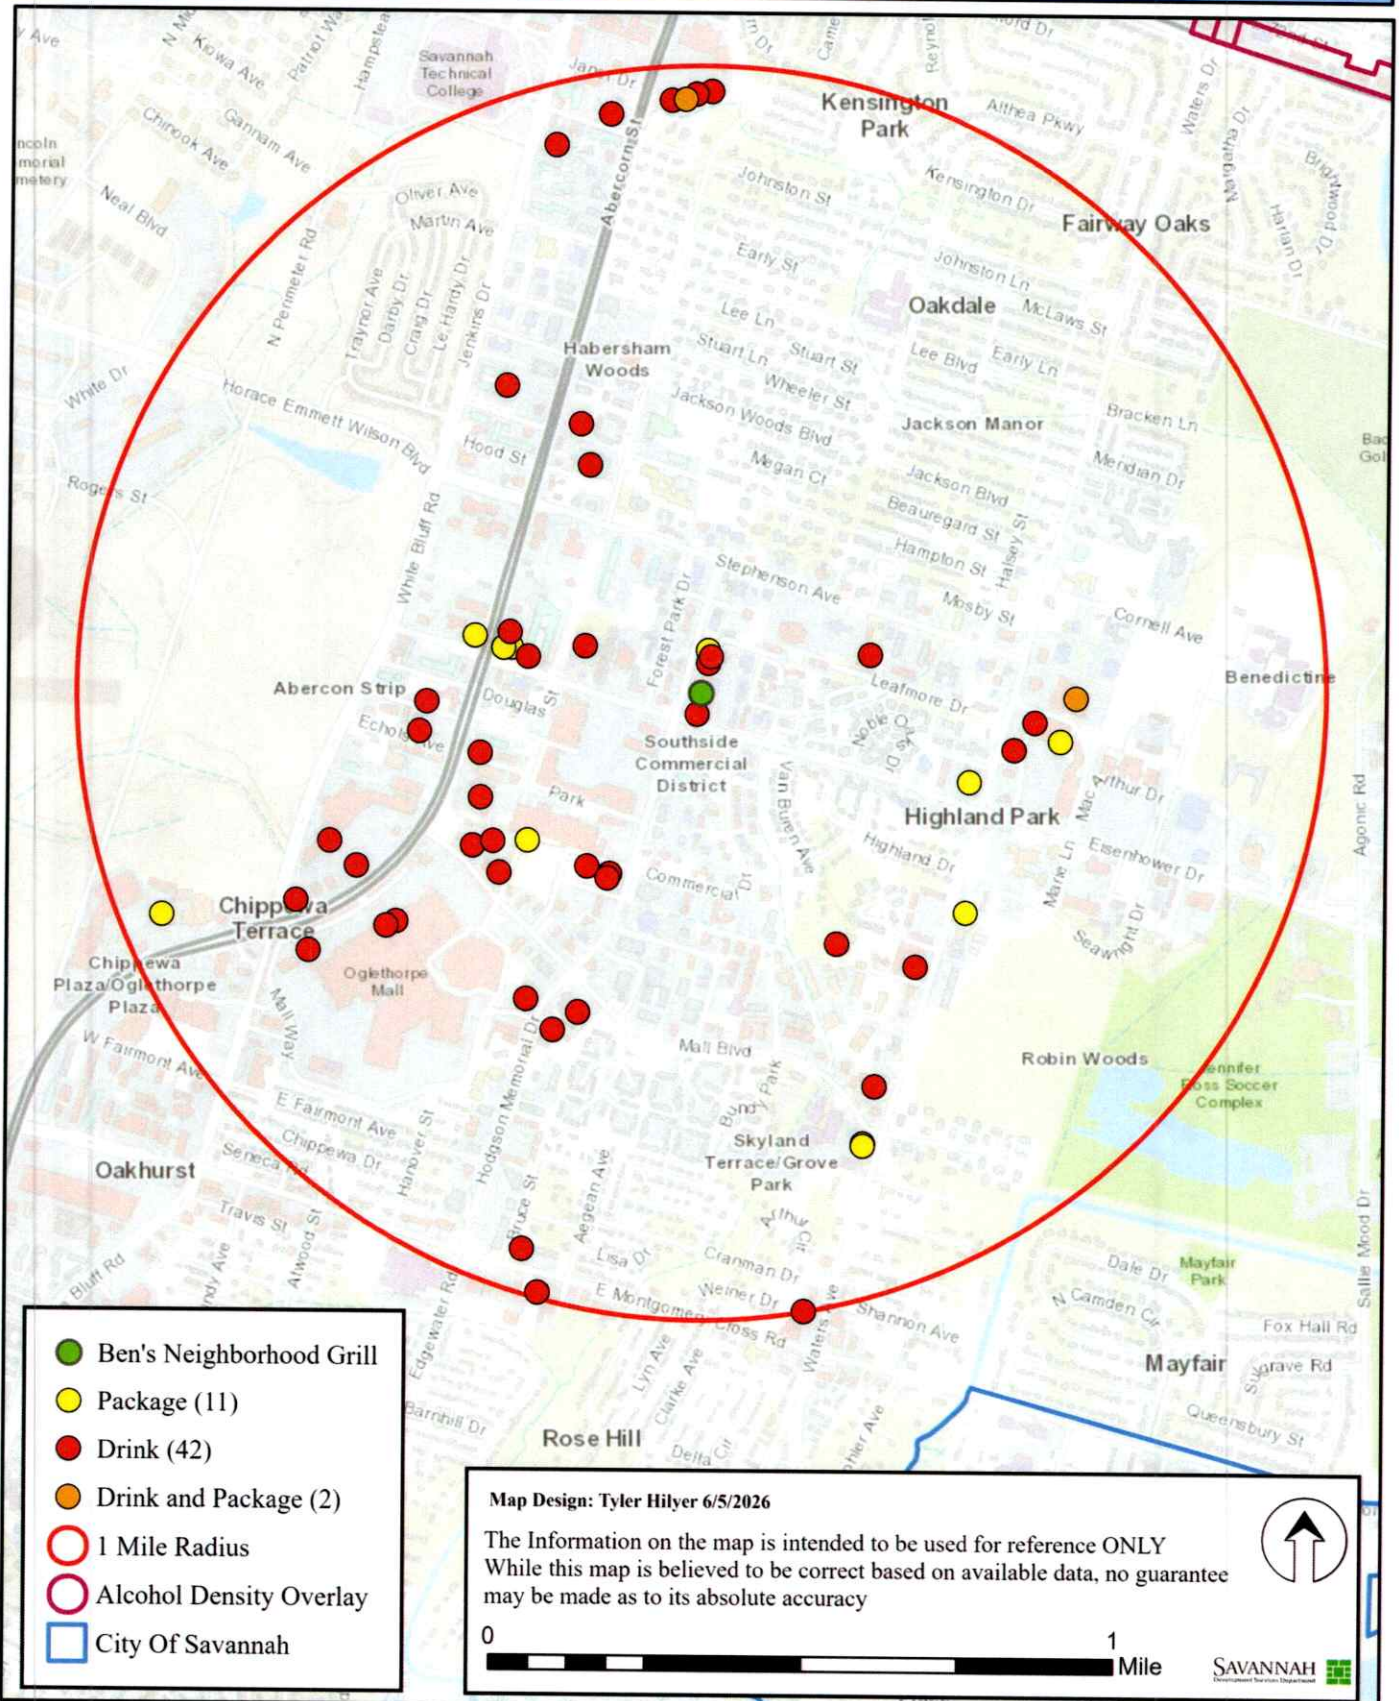

# Ben's Neighborhood Grill - 7080 Hodgson Memorial Dr

- Ben's Neighborhood Grill
- Package (11)
- Drink (42)
- Drink and Package (2)
- 1 Mile Radius
- Alcohol Density Overlay
- City Of Savannah

Map Design: Tyler Hilyer 6/5/2026

The Information on the map is intended to be used for reference ONLY  
 While this map is believed to be correct based on available data, no guarantee  
 may be made as to its absolute accuracy