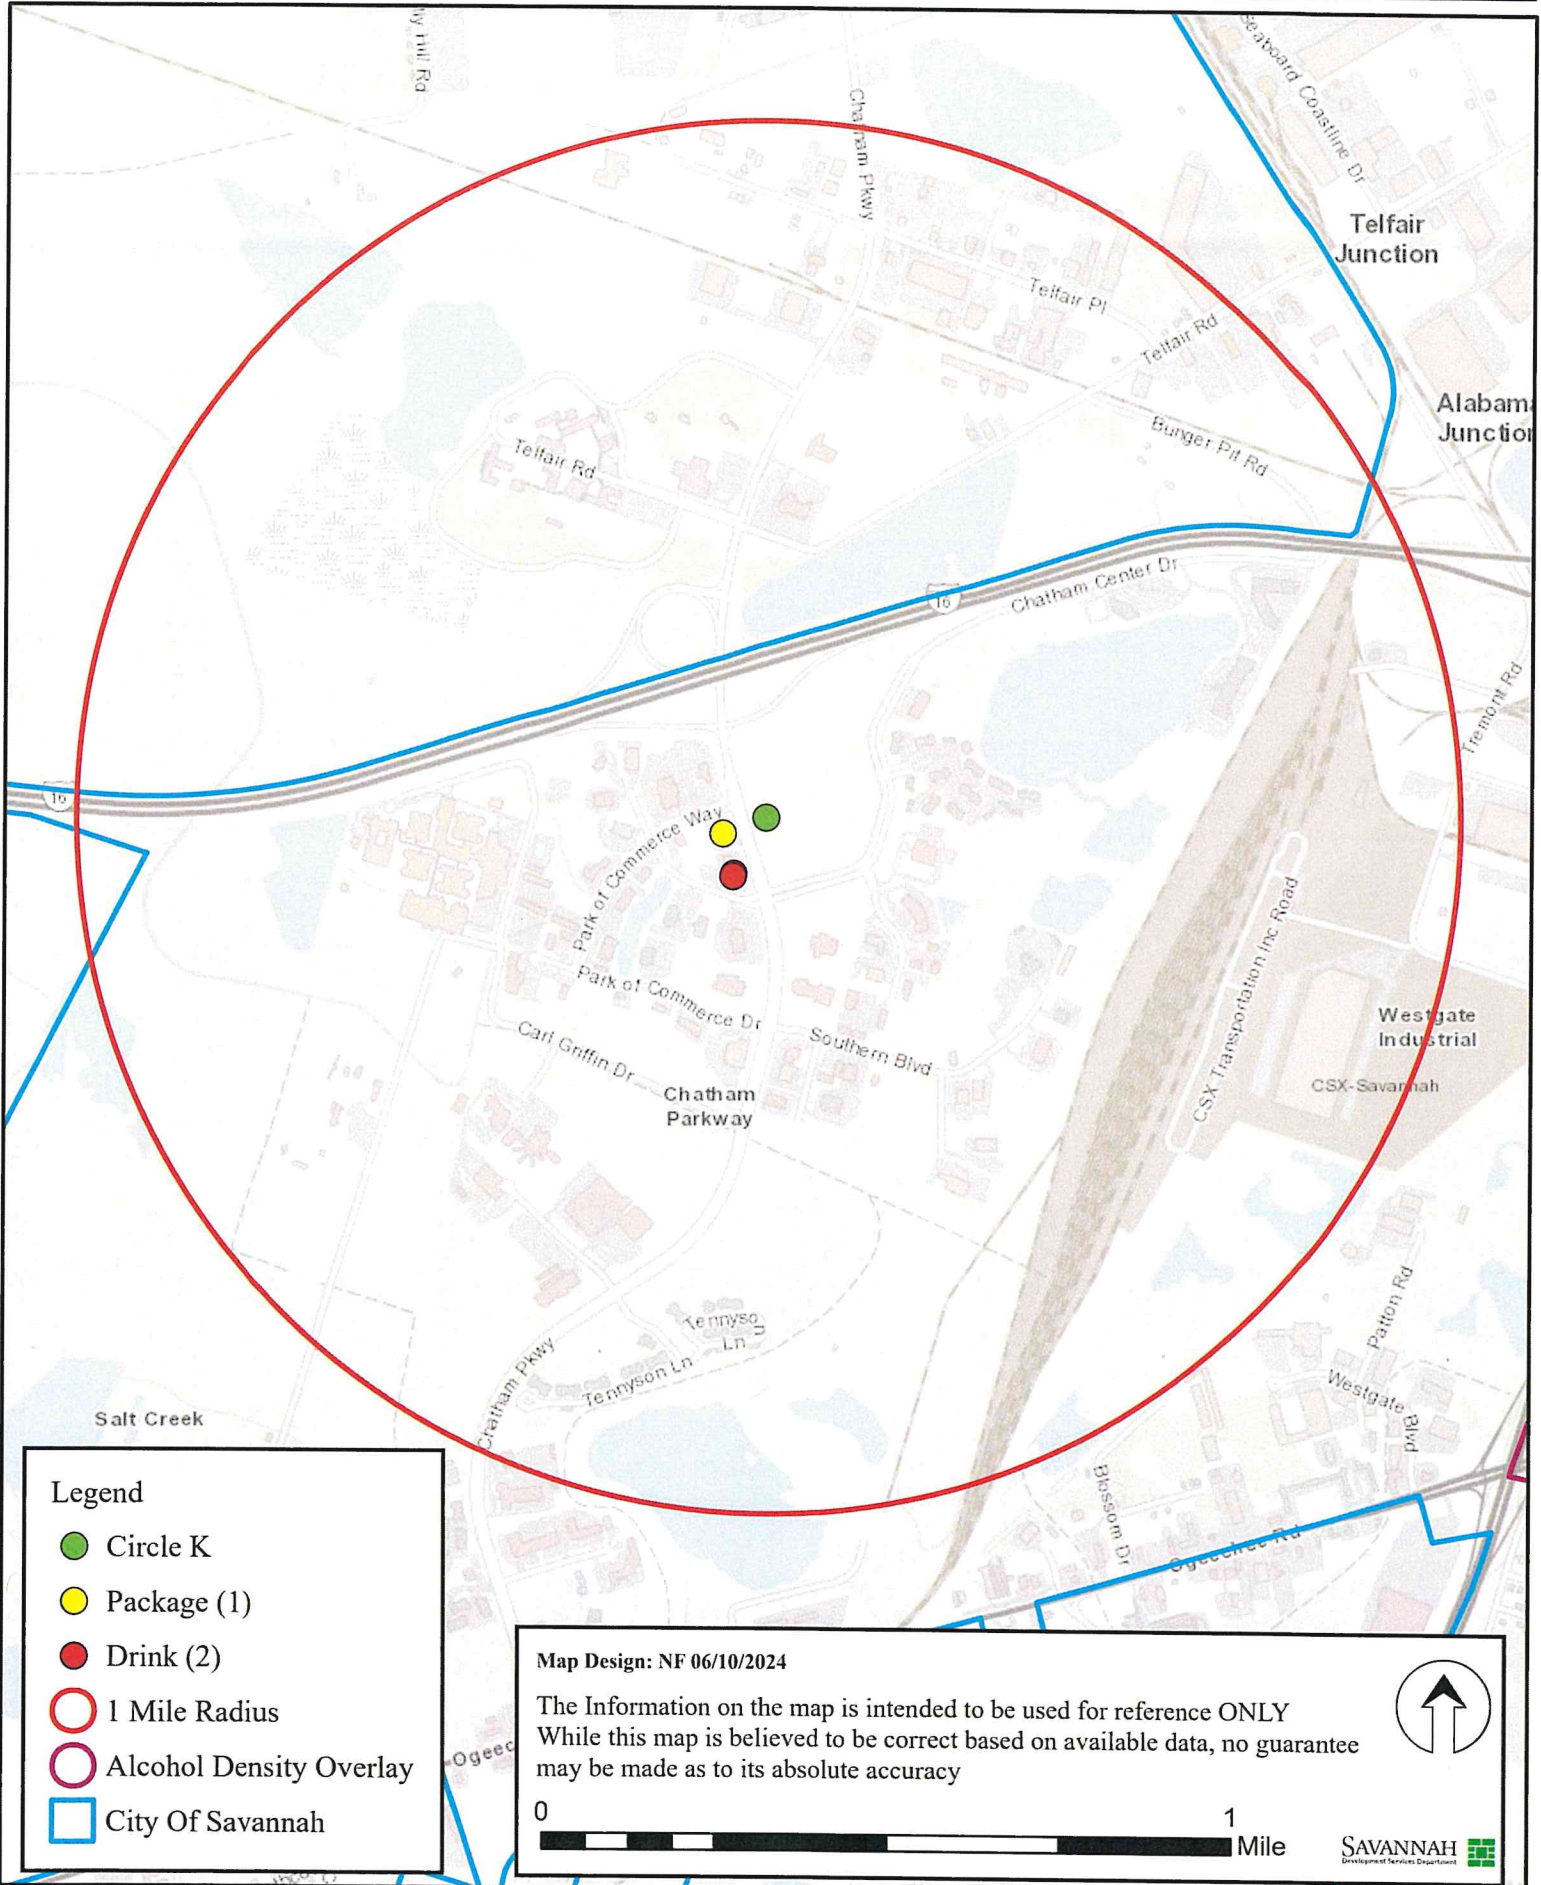

Circle K - 930 Chatham Pkwy

Legend

- Circle K
- Package (1)
- Drink (2)
- 1 Mile Radius
- Alcohol Density Overlay
- City Of Savannah

Map Design: NF 06/10/2024

The Information on the map is intended to be used for reference ONLY
While this map is believed to be correct based on available data, no guarantee
may be made as to its absolute accuracy