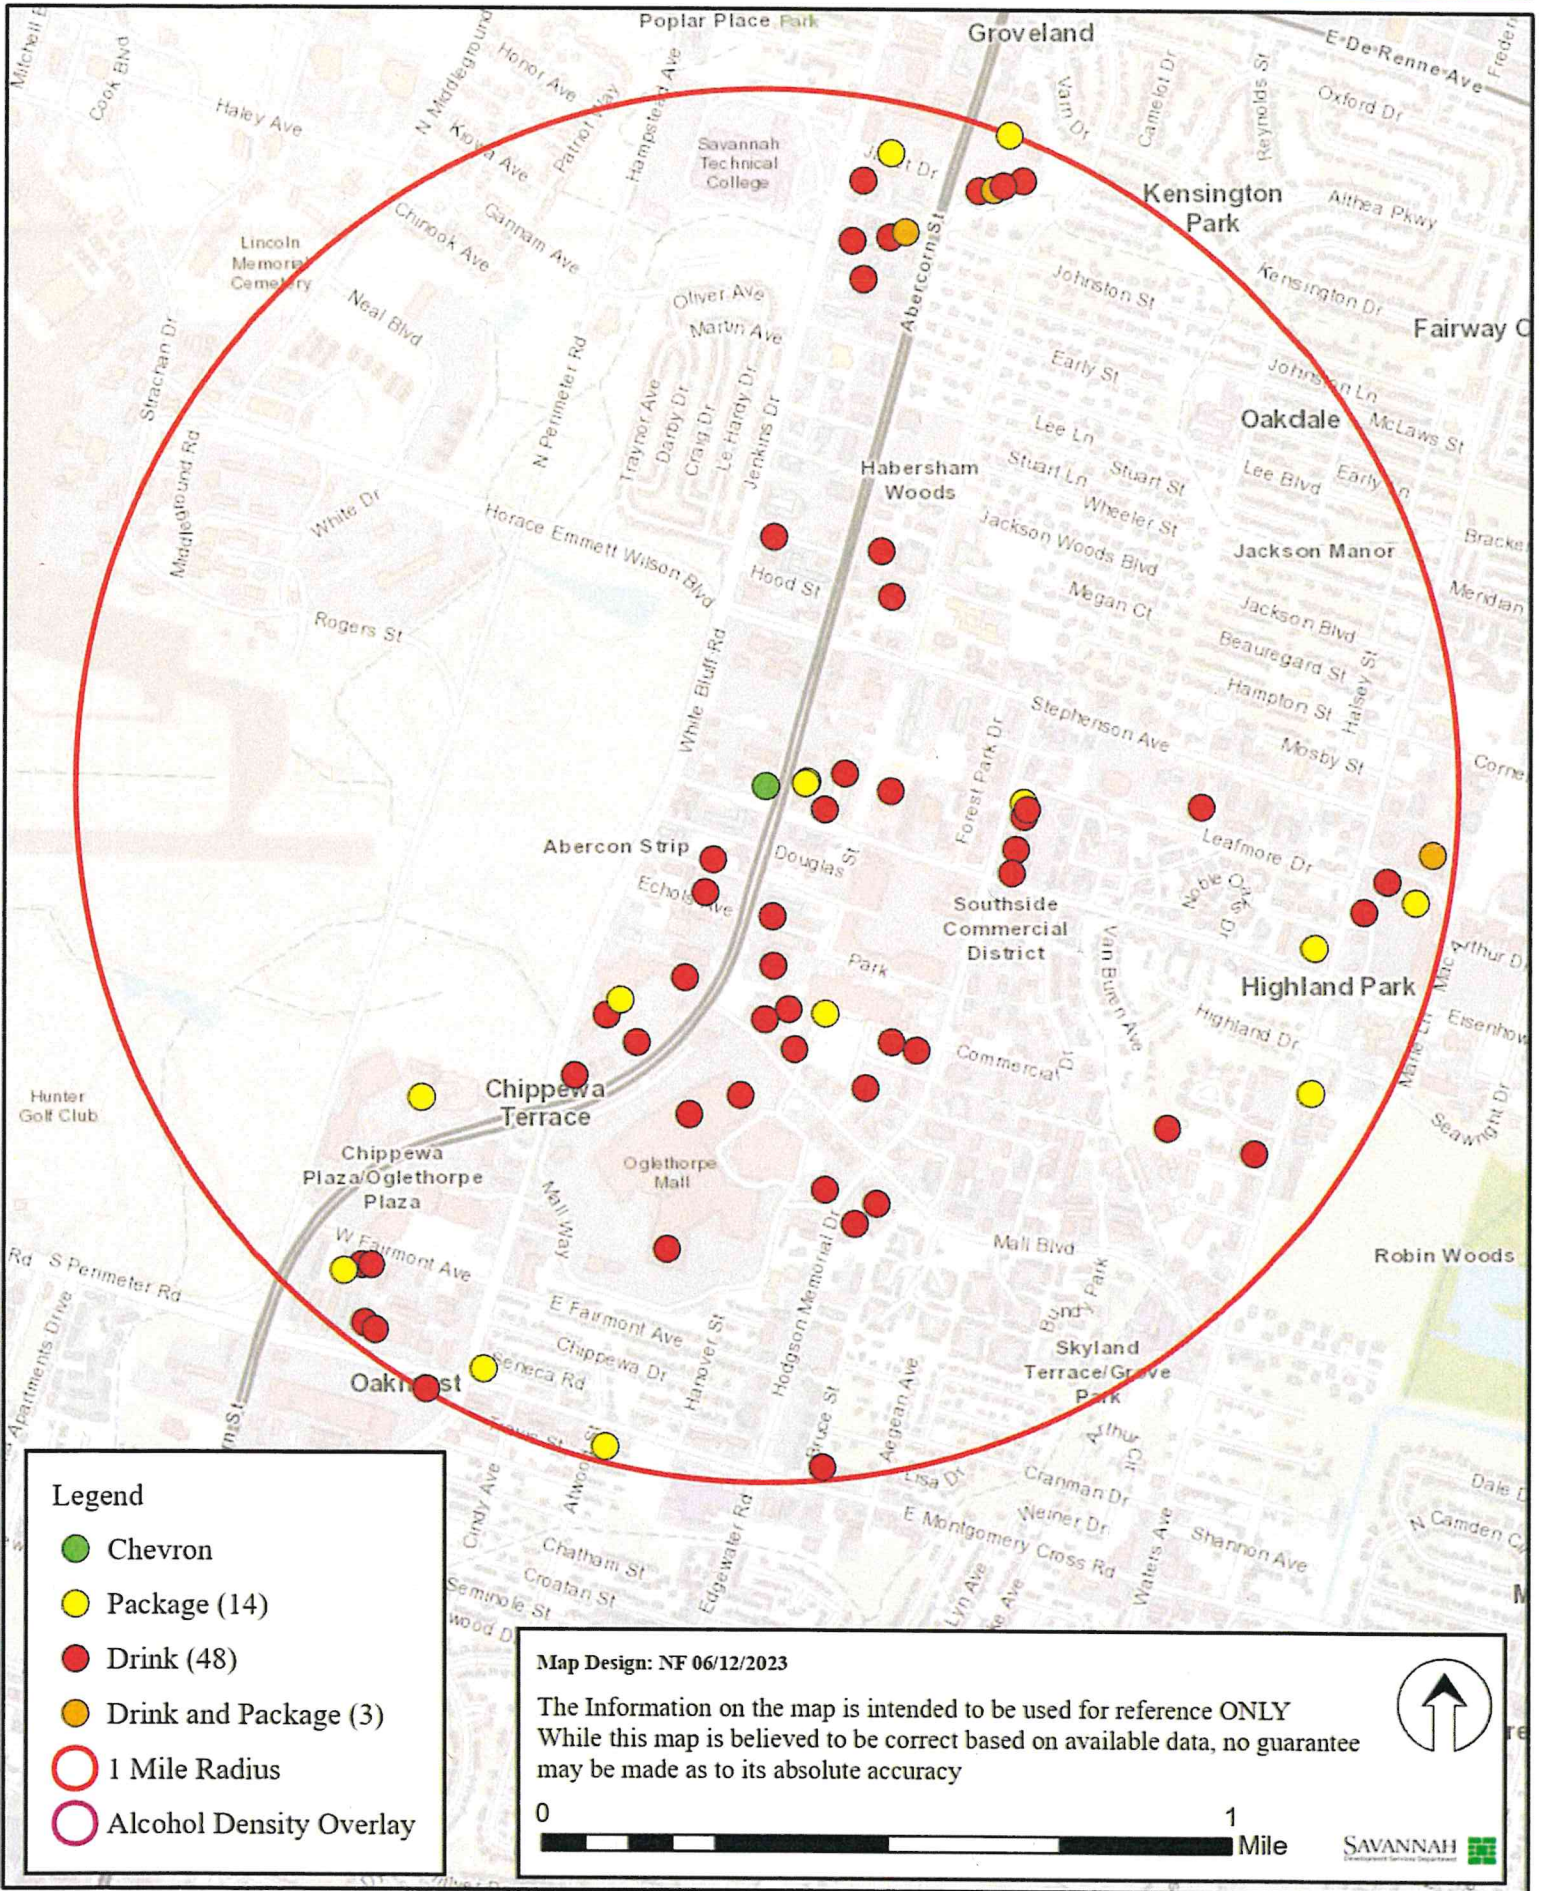

Chevron - 7203 Abercorn St

Legend

- Chevron
- Package (14)
- Drink (48)
- Drink and Package (3)
- 1 Mile Radius
- Alcohol Density Overlay

Map Design: NF 06/12/2023

The Information on the map is intended to be used for reference ONLY
 While this map is believed to be correct based on available data, no guarantee
 may be made as to its absolute accuracy