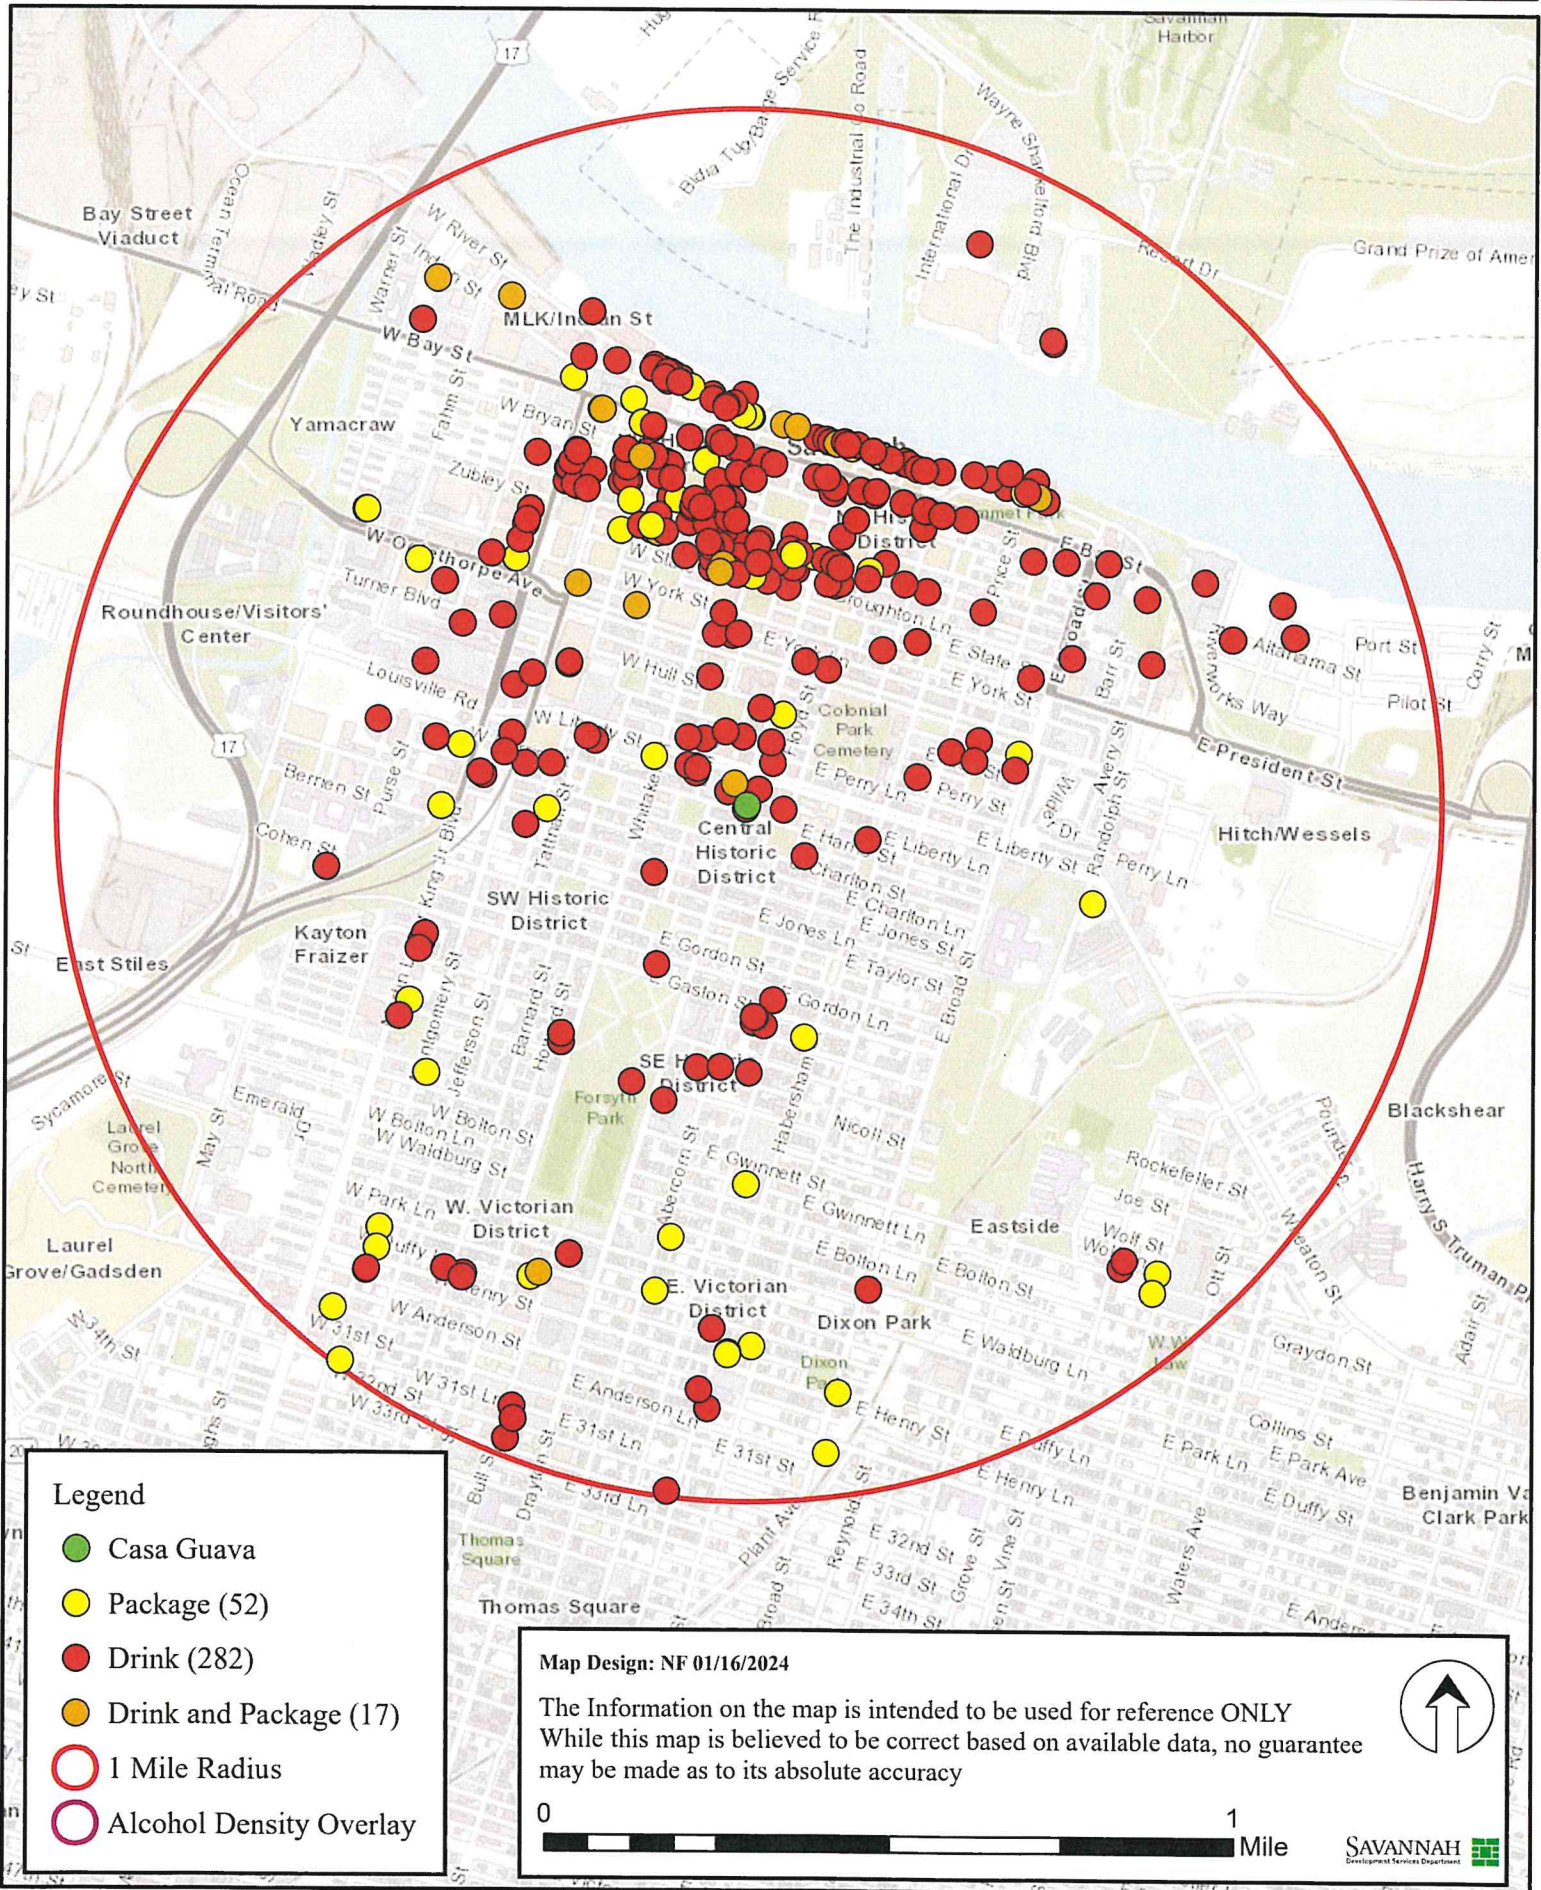

Casa Guava - 314 Drayton St

Legend

- Casa Guava
- Package (52)
- Drink (282)
- Drink and Package (17)
- 1 Mile Radius
- Alcohol Density Overlay

Map Design: NF 01/16/2024

The Information on the map is intended to be used for reference ONLY
 While this map is believed to be correct based on available data, no guarantee
 may be made as to its absolute accuracy