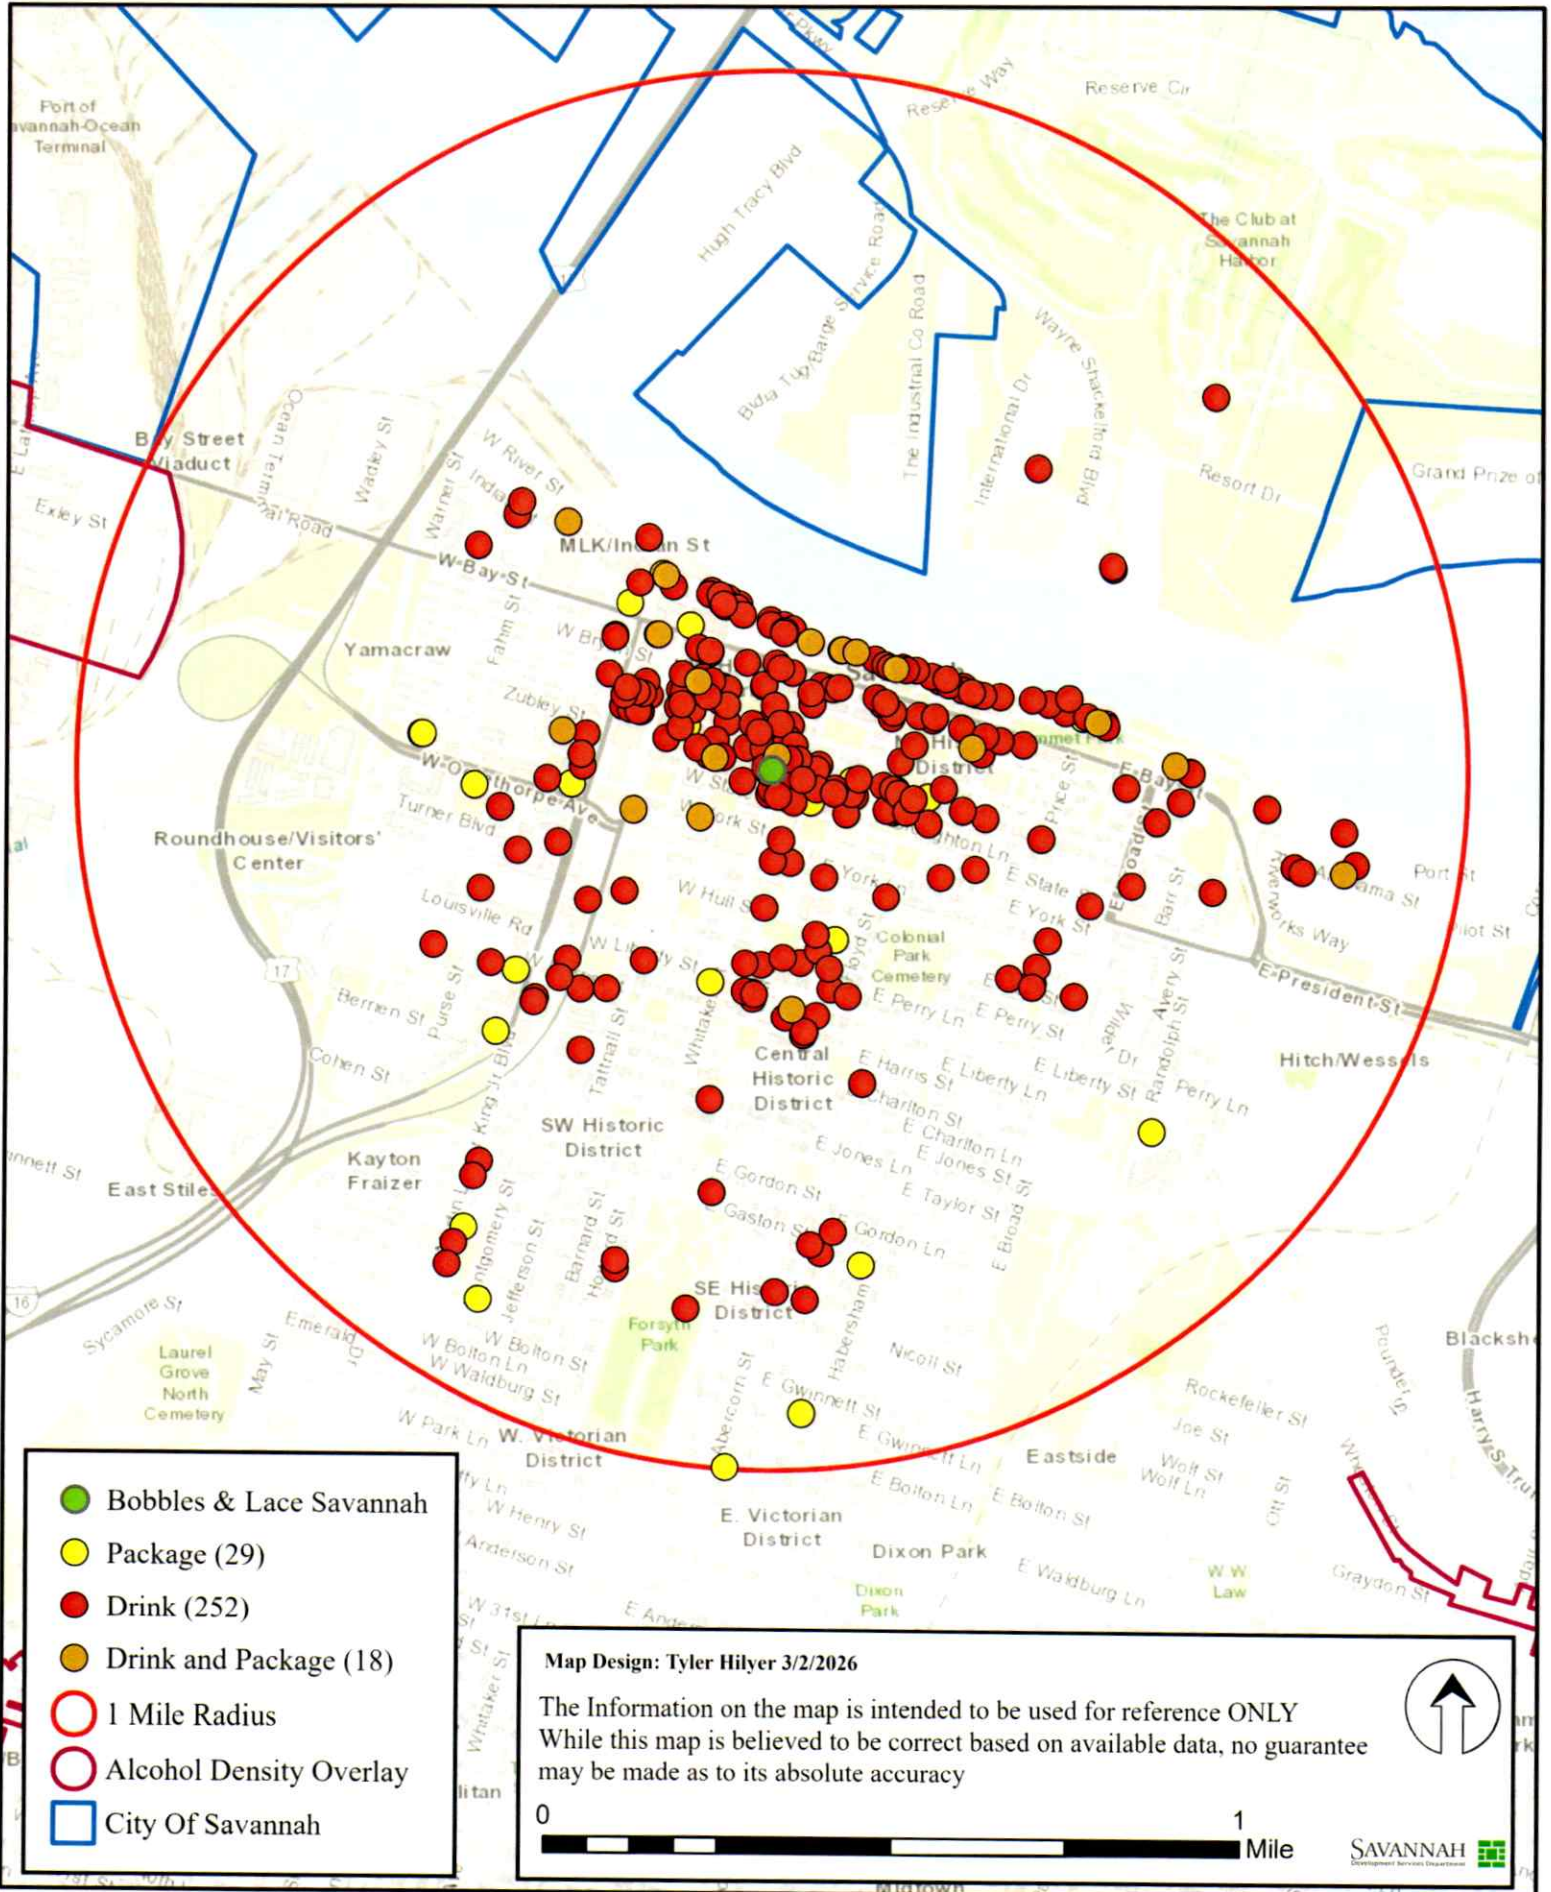

# Bobbles & Lace Savannah - 301 W Broughton St

- Bobbles & Lace Savannah
- Package (29)
- Drink (252)
- Drink and Package (18)
- 1 Mile Radius
- Alcohol Density Overlay
- City Of Savannah

Map Design: Tyler Hilyer 3/2/2026

The Information on the map is intended to be used for reference ONLY  
 While this map is believed to be correct based on available data, no guarantee  
 may be made as to its absolute accuracy