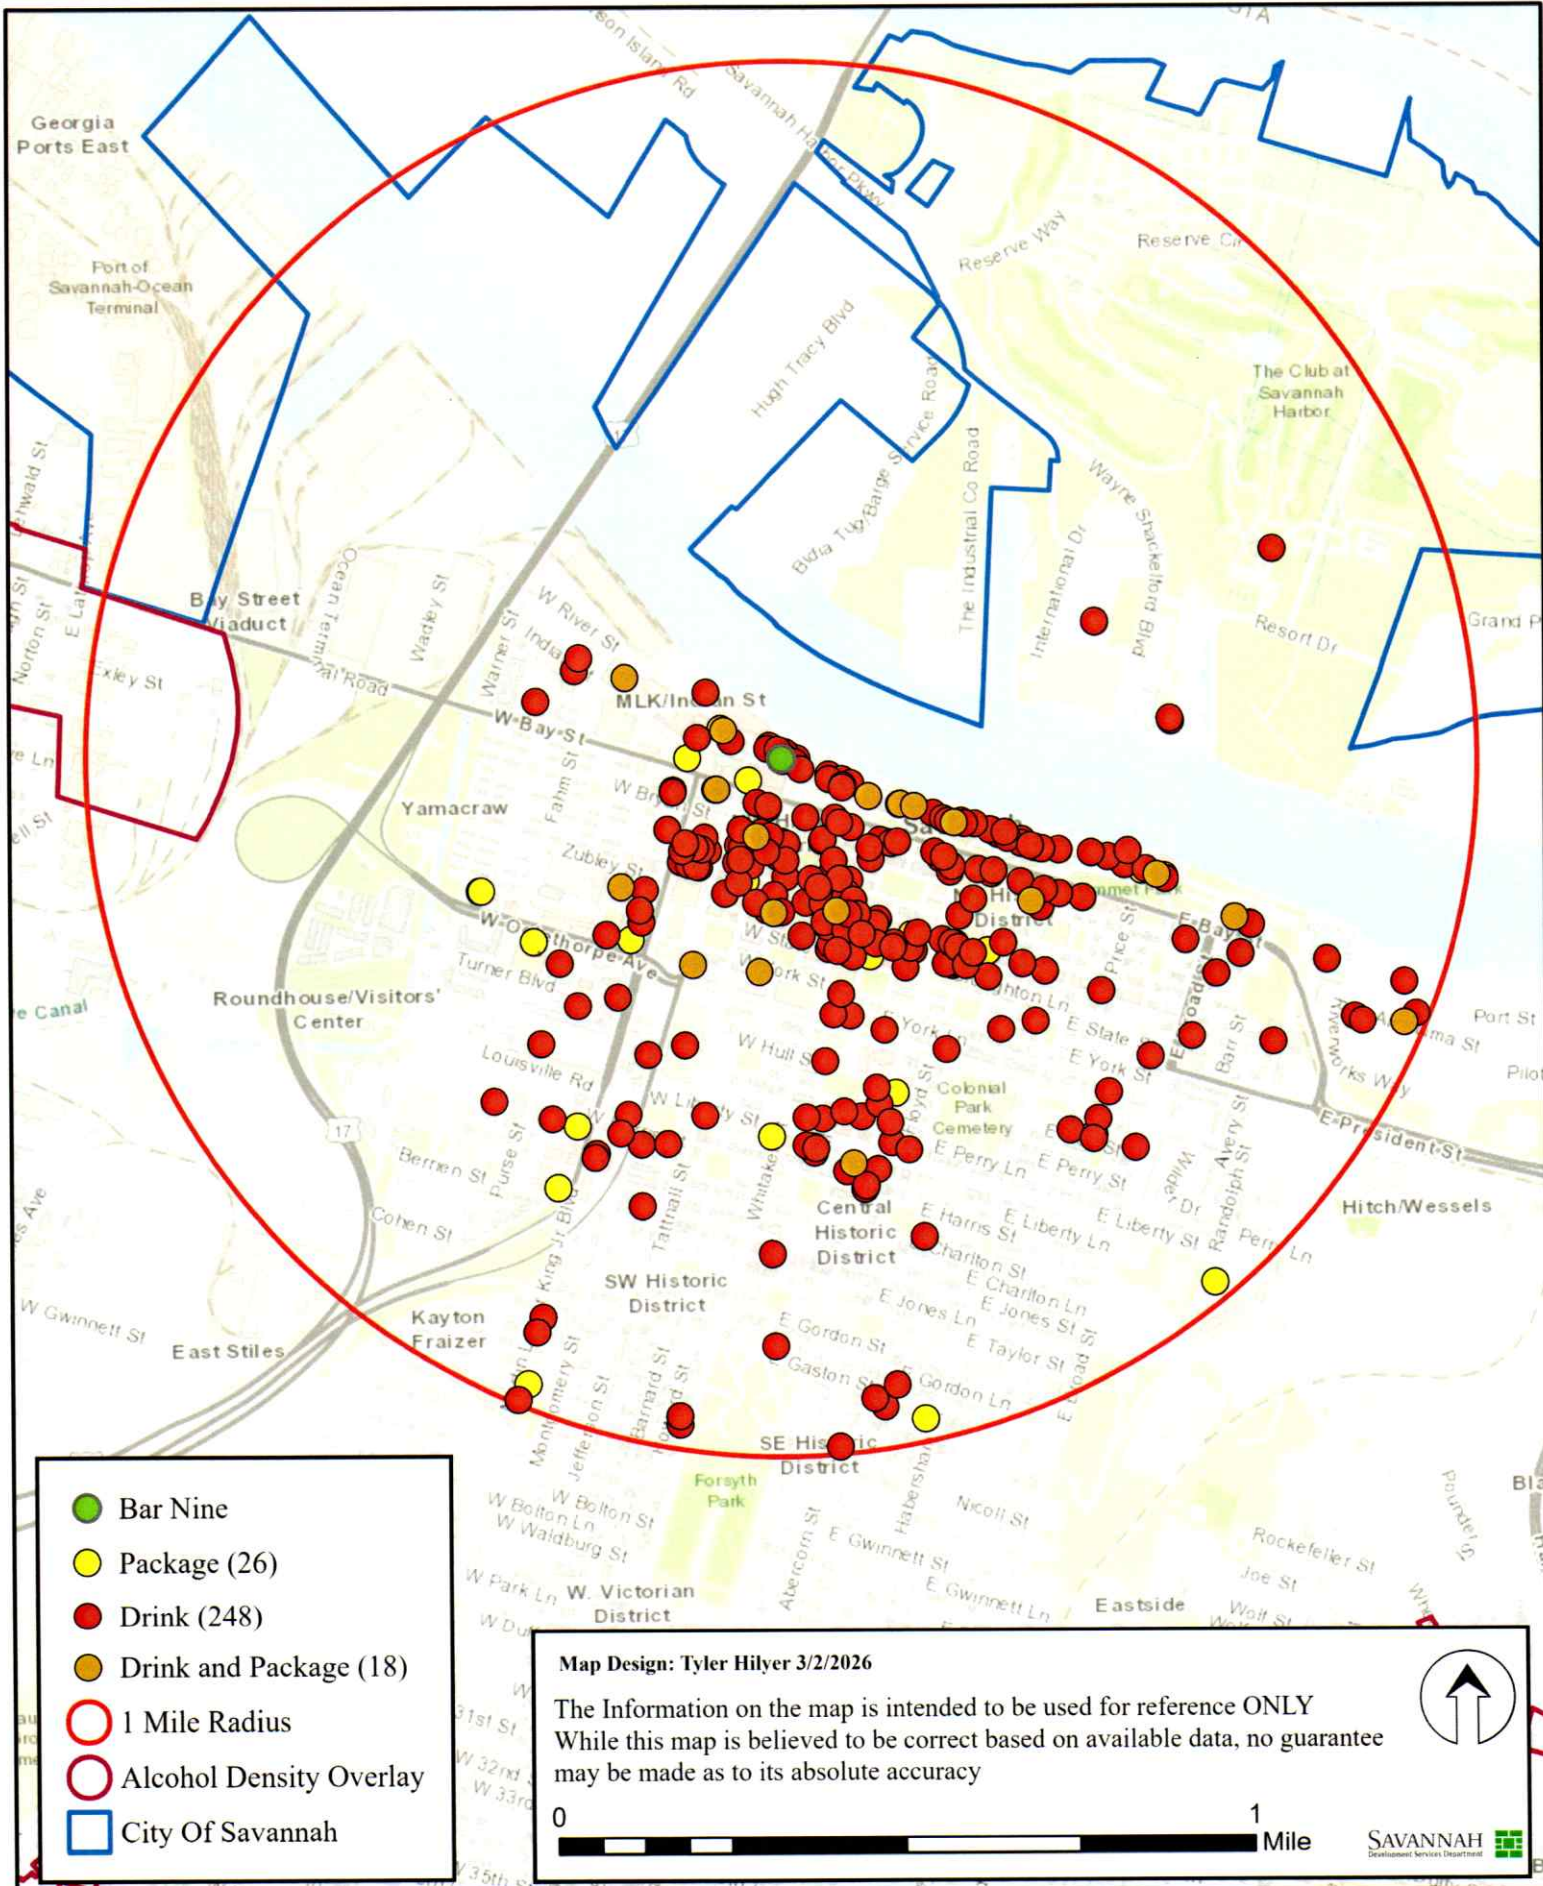

Bar Nine - 306 W Lower Factors Walk

- Bar Nine
- Package (26)
- Drink (248)
- Drink and Package (18)
- 1 Mile Radius
- Alcohol Density Overlay
- City Of Savannah

Map Design: Tyler Hilyer 3/2/2026

The Information on the map is intended to be used for reference ONLY
 While this map is believed to be correct based on available data, no guarantee
 may be made as to its absolute accuracy