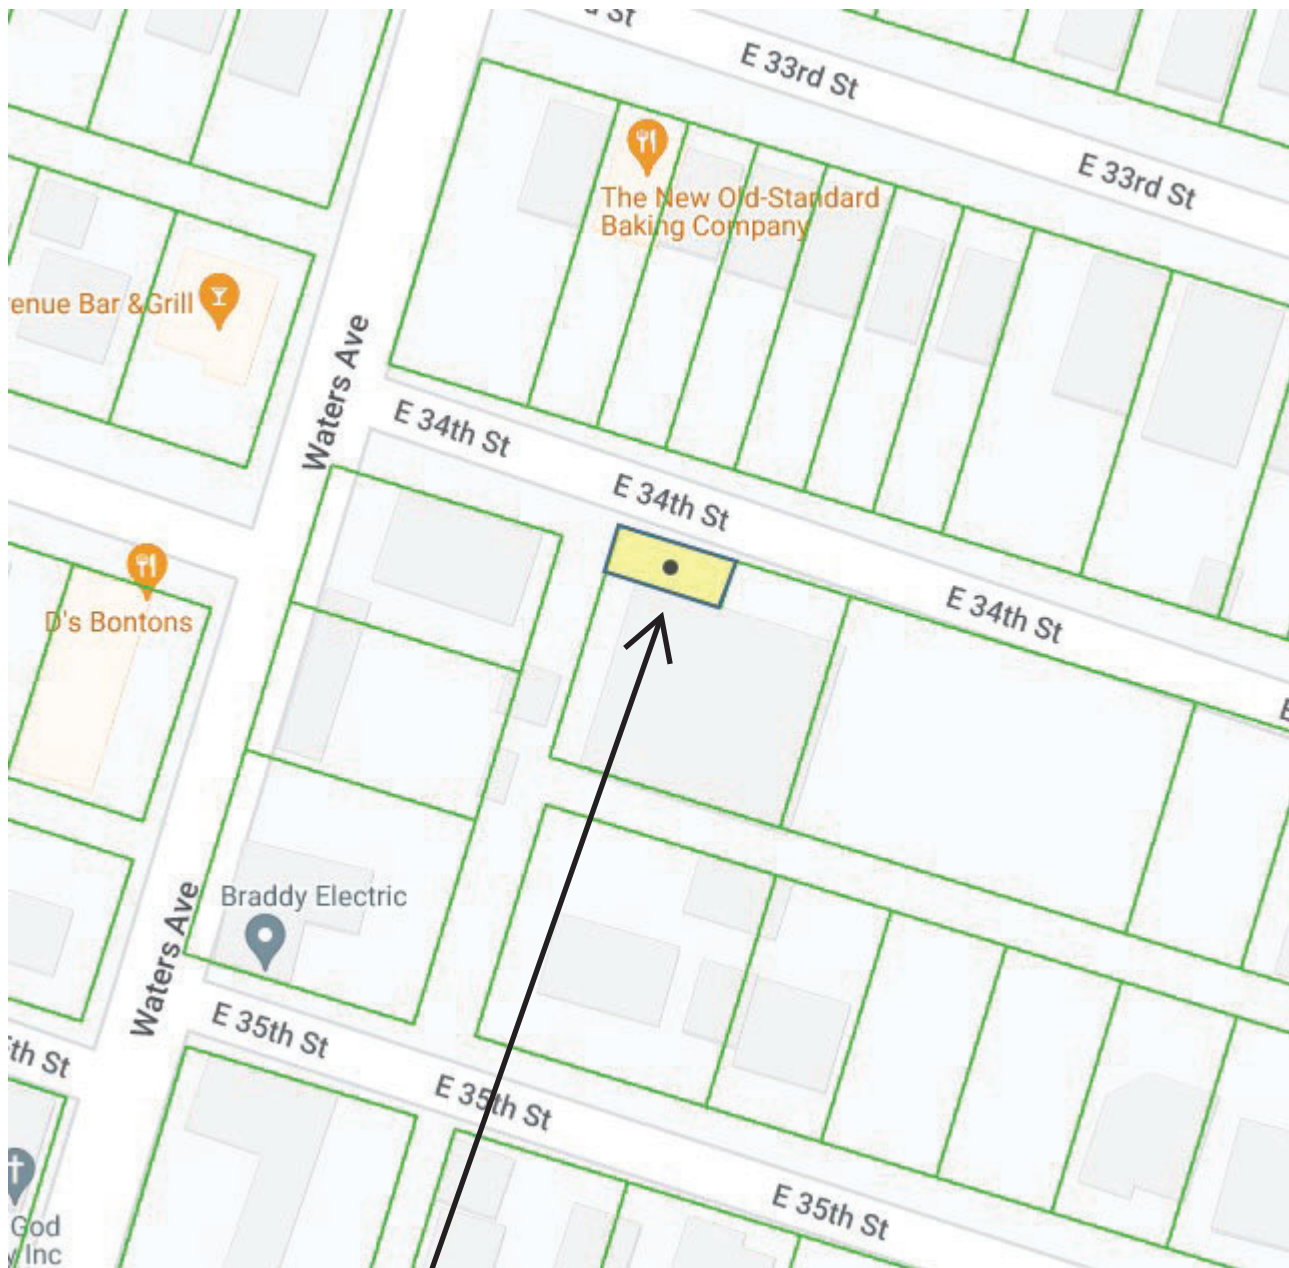

EAST 34TH STREET - POTENTIAL SURPLUS

Aerial View

EAST 34TH STREET - POTENTIAL SURPLUS

PIN 20055 27006