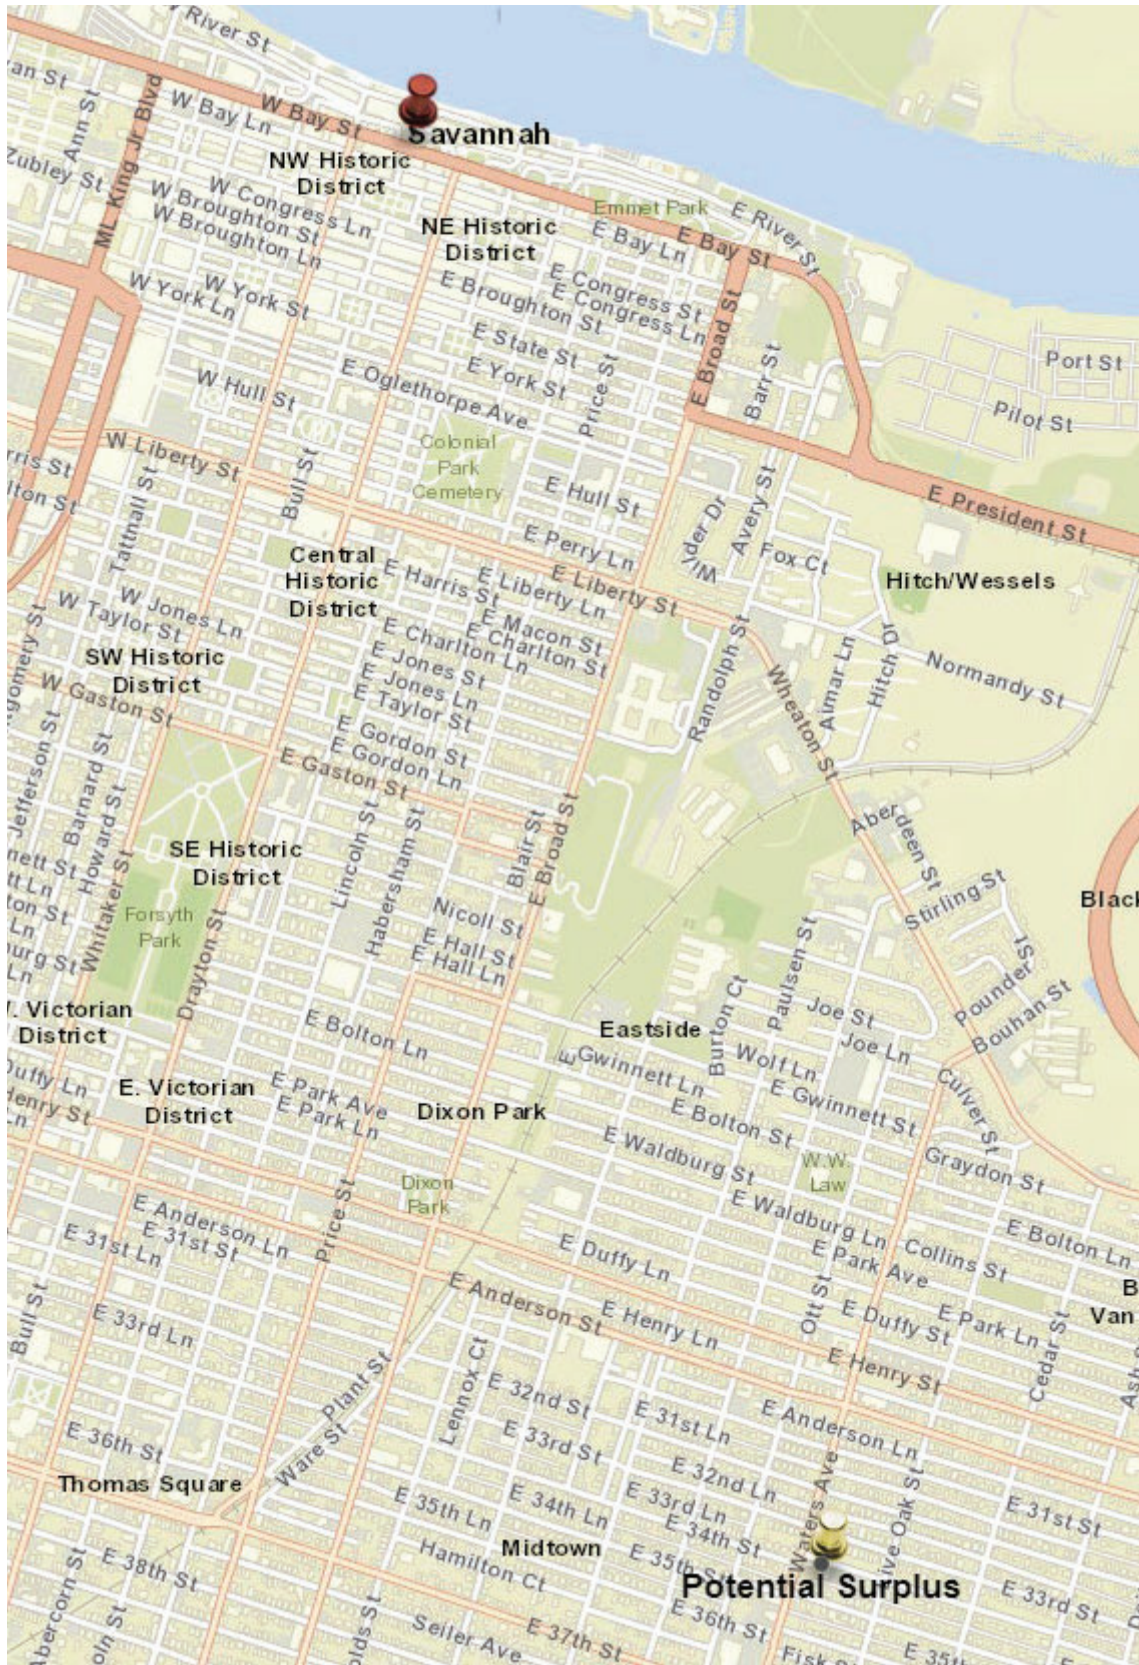

EAST 34TH STREET - POTENTIAL SURPLUS

Aerial View

EAST 34TH STREET - POTENTIAL SURPLUS

PIN 20055 27006