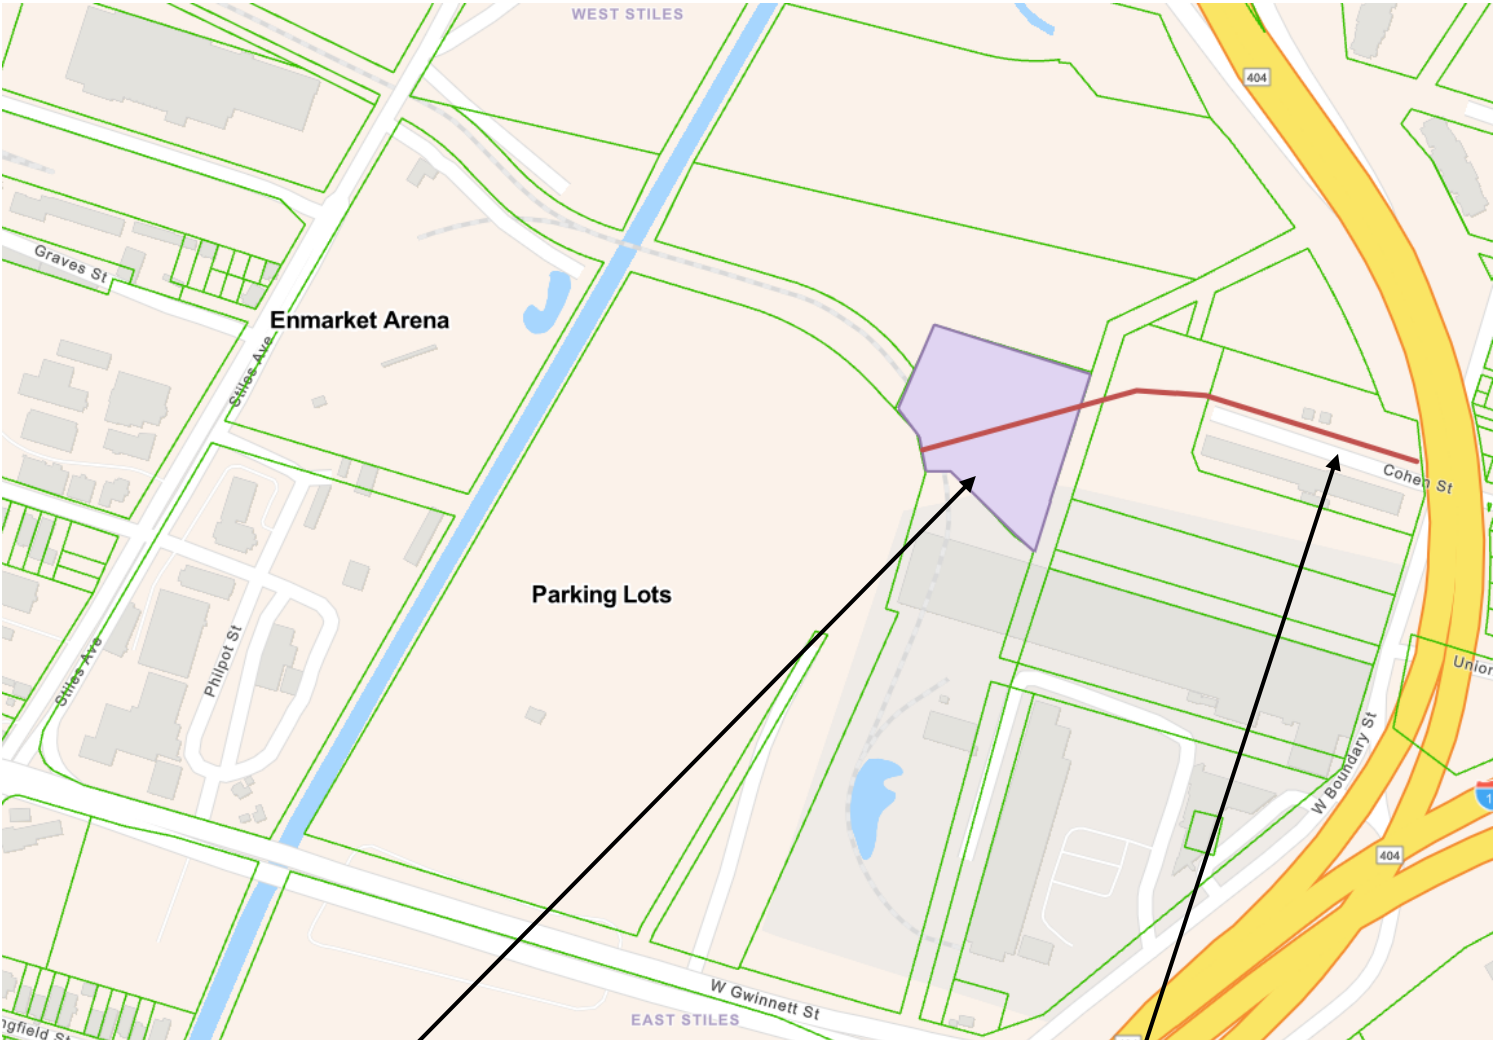

**W Boundary Street and W Gwinnett Street
PINs 20046 03009 and 20046 03013**

Purple = Requesting to Purchase

Red Line = Proposed Cohen Street Extension

W Boundary Street and W Gwinnett Street
PINs 20046 03009 and 20046 03013

Purple = Requesting to Purchase

Red Line = Proposed Cohen Street Extension

**W Boundary Street and W Gwinnett Street
PINs 20046 03009 and 20046 03013**