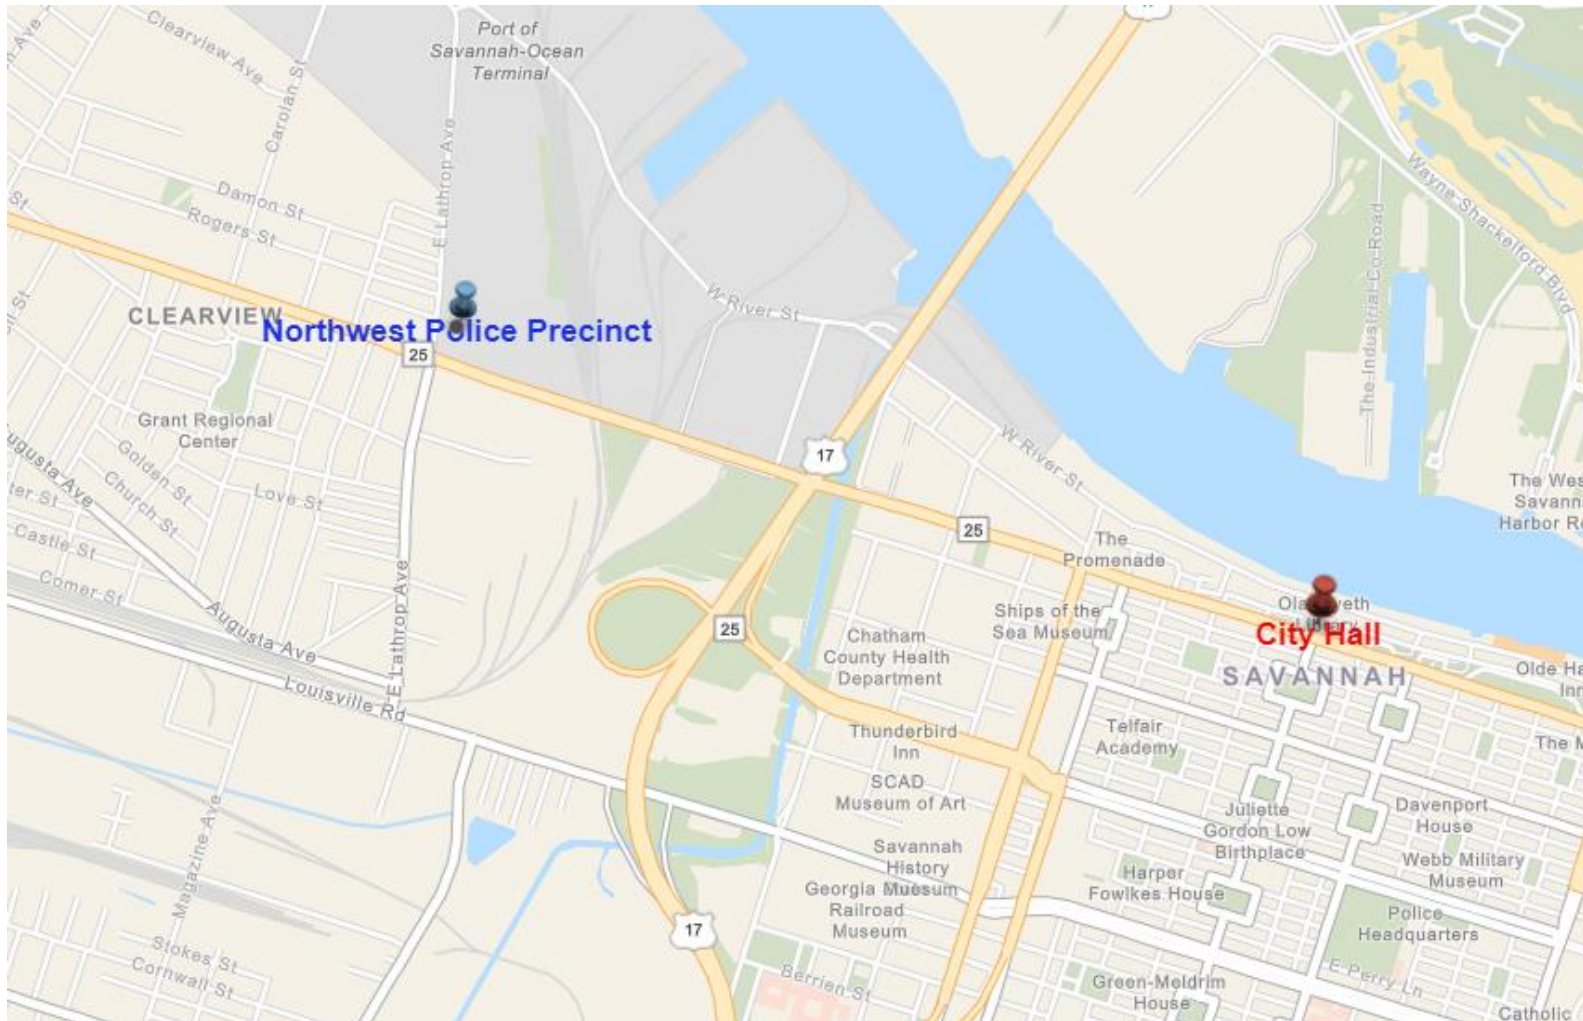

# Northwest Police Precinct

602 East Lathrop Ave

Northwest Police Precinct

602 East Lathrop Ave

# Northwest Police Precinct

602 East Lathrop Ave

**Northwest Police Precinct**

**602 East Lathrop Ave**