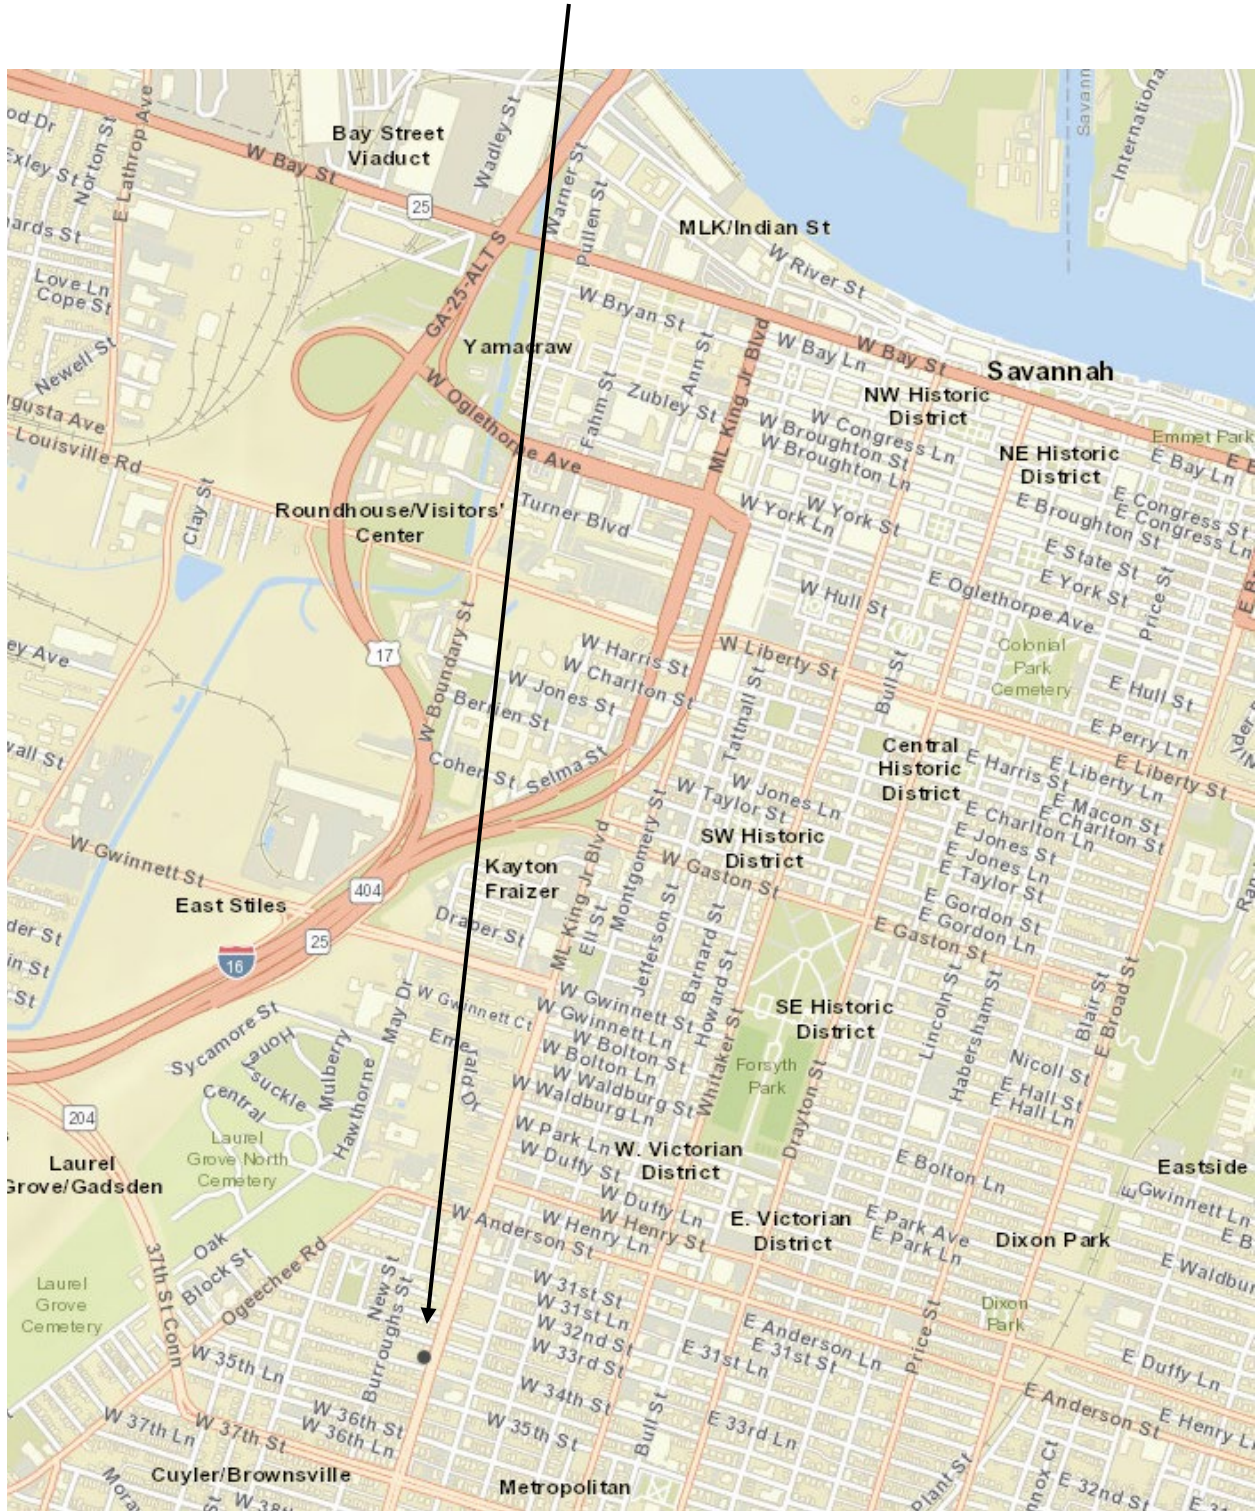

# 1807 Martin Luther King Jr Blvd Easement

Easement Area

# 1807 Martin Luther King Jr Blvd Easement

Easement Area

1807 Martin Luther King Jr Blvd  
Easement

City Park

1807 Martin Luther King Jr Blvd  
Easement

Tax Parcel 20066 24012 – 1807 MLK Jr Blvd

# 1807 Martin Luther King Jr Blvd Easement

Water Lateral

Sewer Lateral