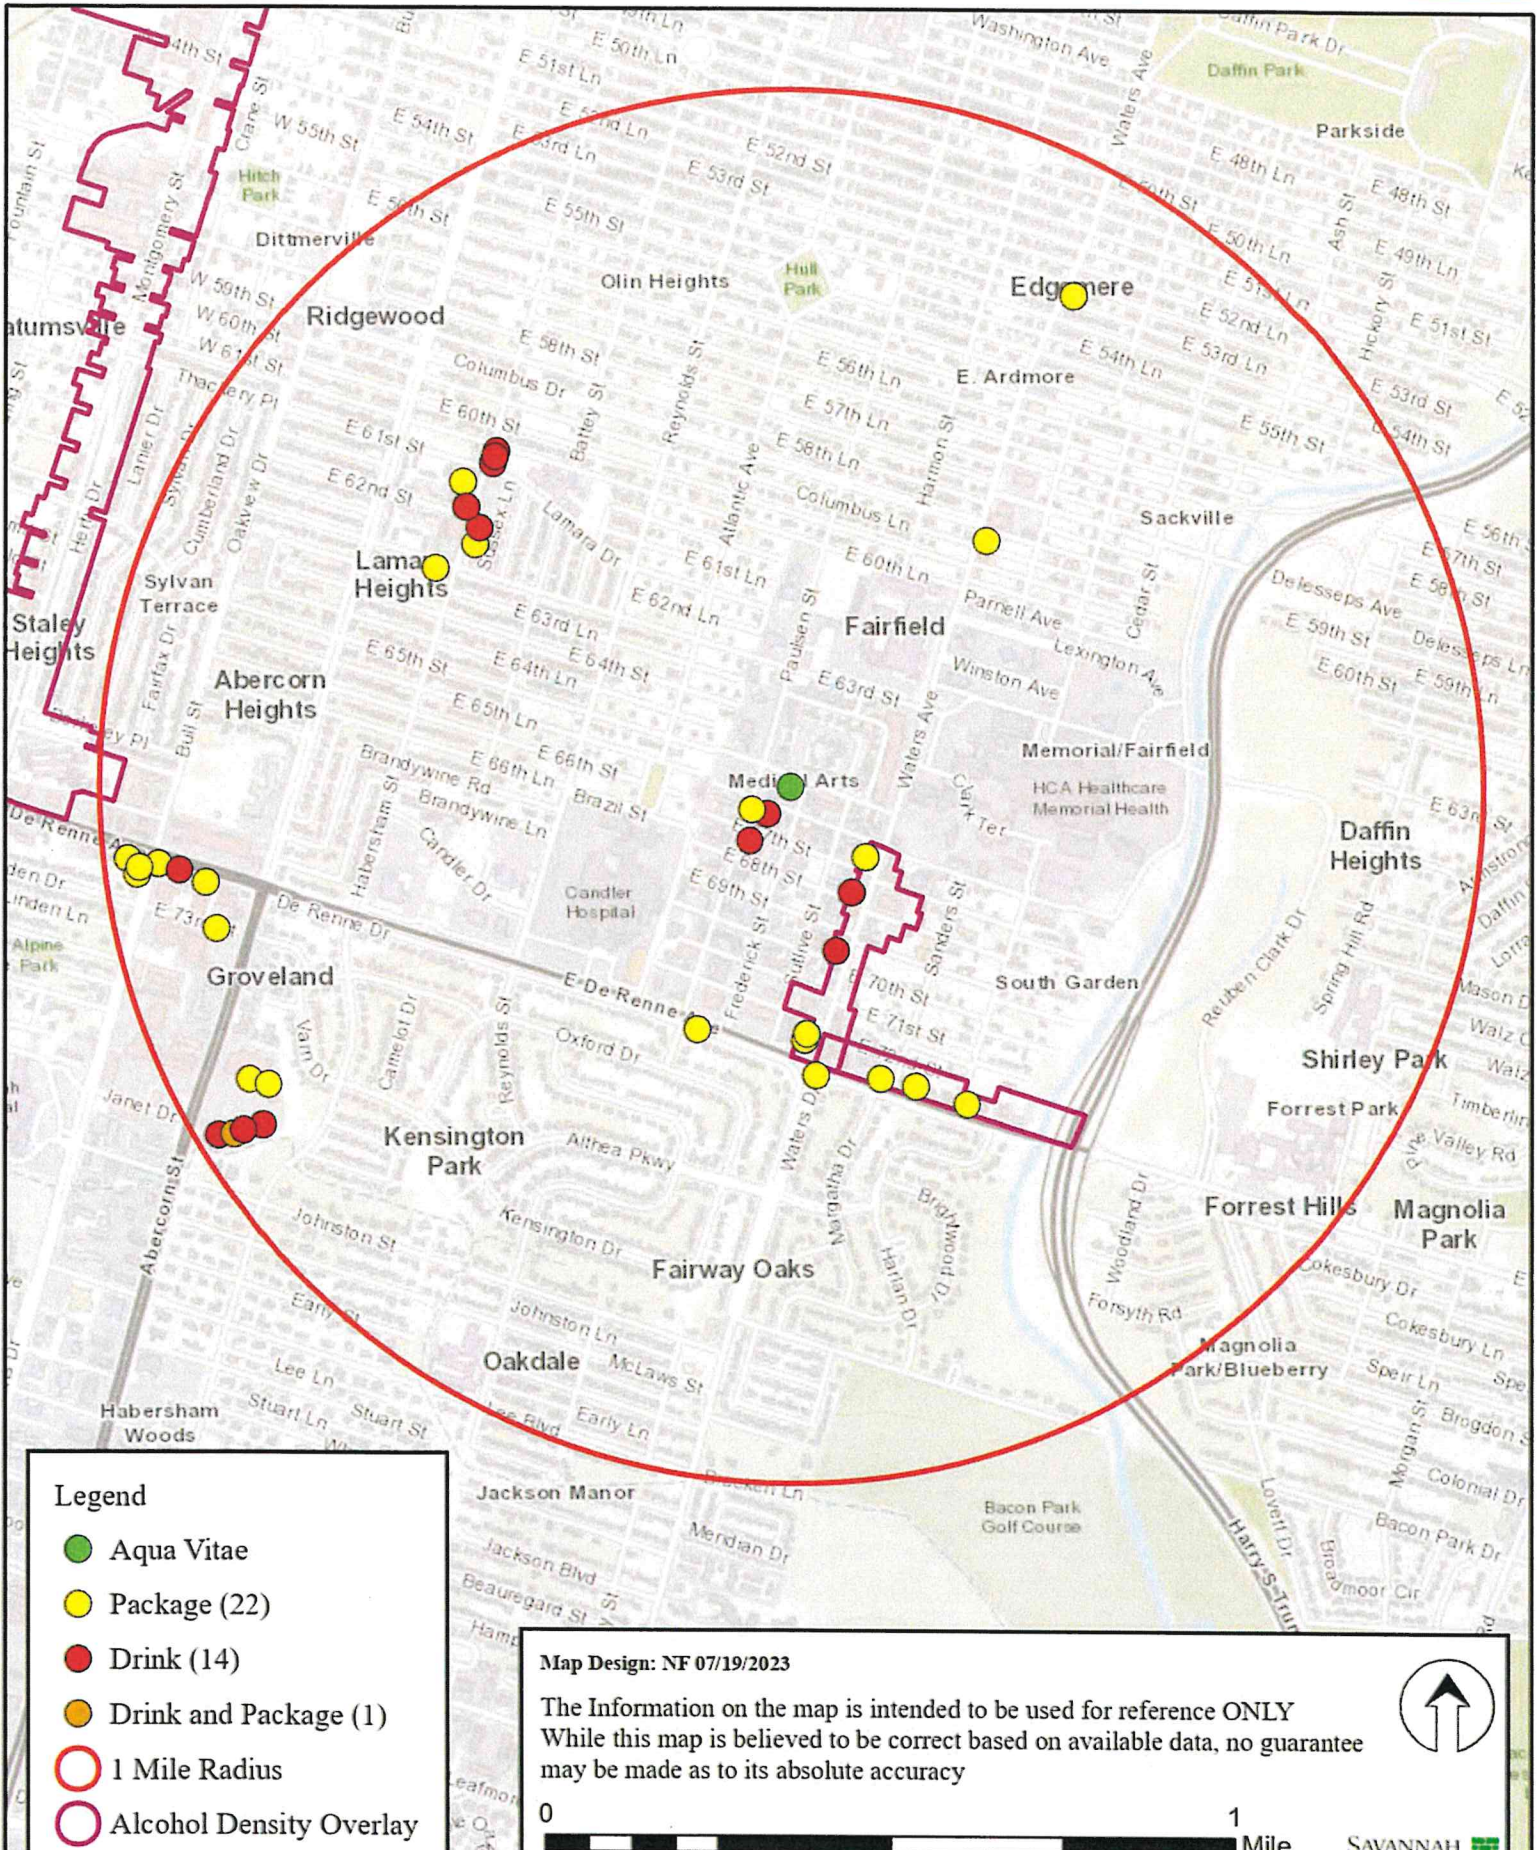

Aqua Vitae - 719 E 65th St.

Legend

- Aqua Vitae
- Package (22)
- Drink (14)
- Drink and Package (1)
- 1 Mile Radius
- Alcohol Density Overlay

Map Design: NF 07/19/2023

The Information on the map is intended to be used for reference ONLY
While this map is believed to be correct based on available data, no guarantee
may be made as to its absolute accuracy

0 1 Mile